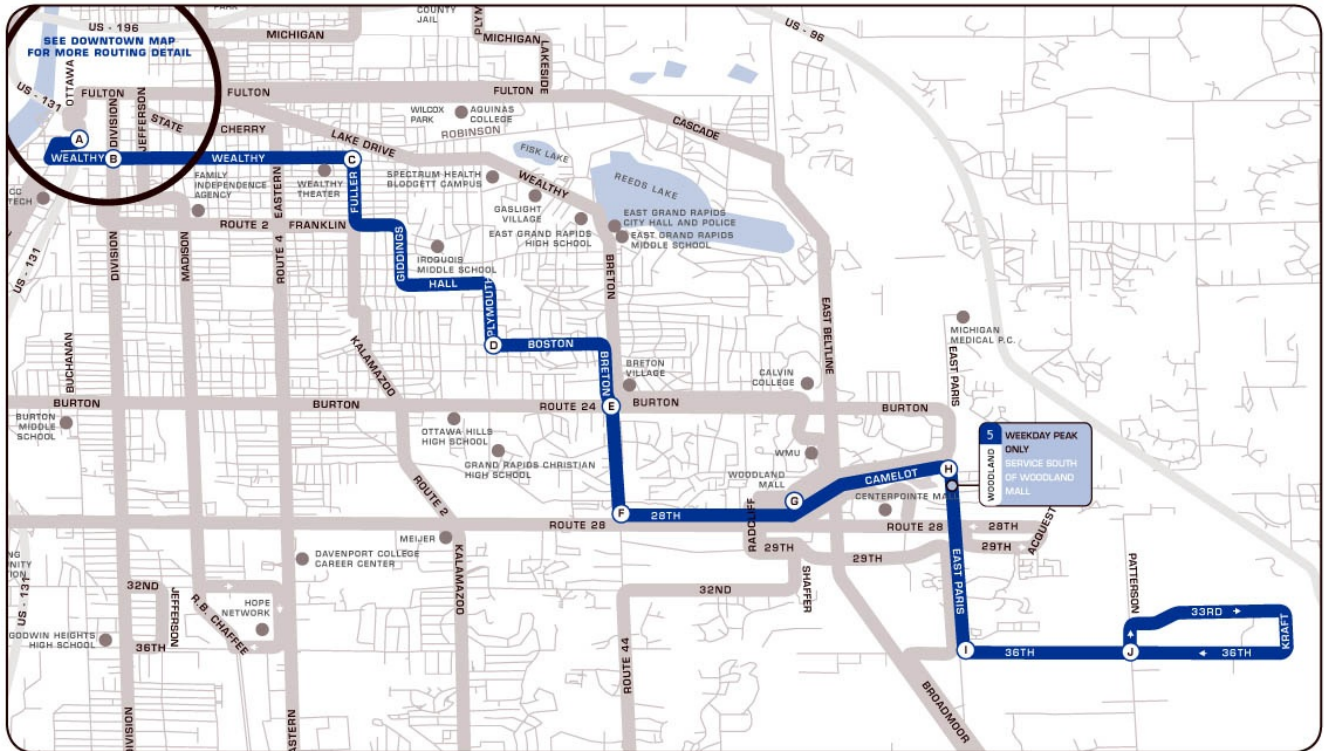

5 - Wealthy/Woodland Mall