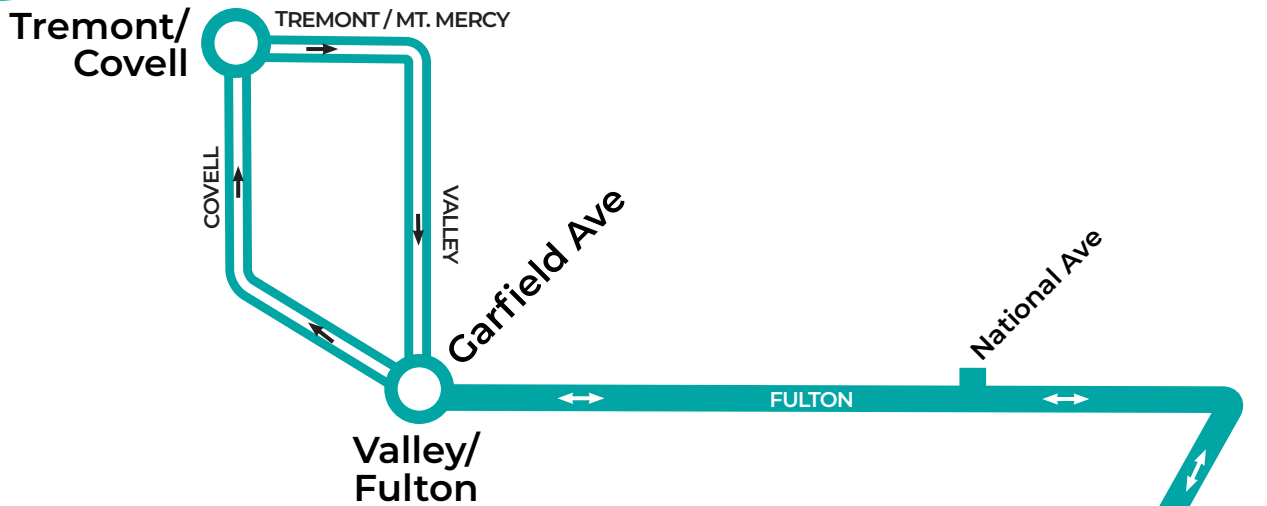

Scheduled departure times

616.776.1100 ridetherapid.org

10B

CESAR CHAVEZ - COVELL

Effective Aug. 19, 2024

NORTHBOUND

Oxford/ Dorchester	C. Chavez/ Clyde Park	C. Chavez/ Wealthy	Tremont/ Covell
6:57a	7:02a	7:08a	7:20a

SOUTHBOUND

Tremont/ Covell	Oxford/ Dorchester	C. Chavez/ Clyde Park	C. Chavez/ Wealthy
2:27p	2:43p	2:48p	2:58p

Scheduled departure times

616.776.1100 ridetherapid.org

12A

FULTON SECONDARY

Effective Aug. 19, 2024

LEGEND

Route and Timepoint
Buses cannot depart these stops before the scheduled time

Regular stop

Non-Stop Service

Map not to scale

WESTBOUND

Central Station	Tremont/Covell
6:42a 7:12a	6:50a 7:22a

EASTBOUND

Tremont/Covell	Central Station
2:28p*	2:41p

*Two 12A buses will be present in the afternoon. Both travel the same route and the same stops. Either one can be boarded.

Scheduled departure times

616.776.1100 ridetherapid.org