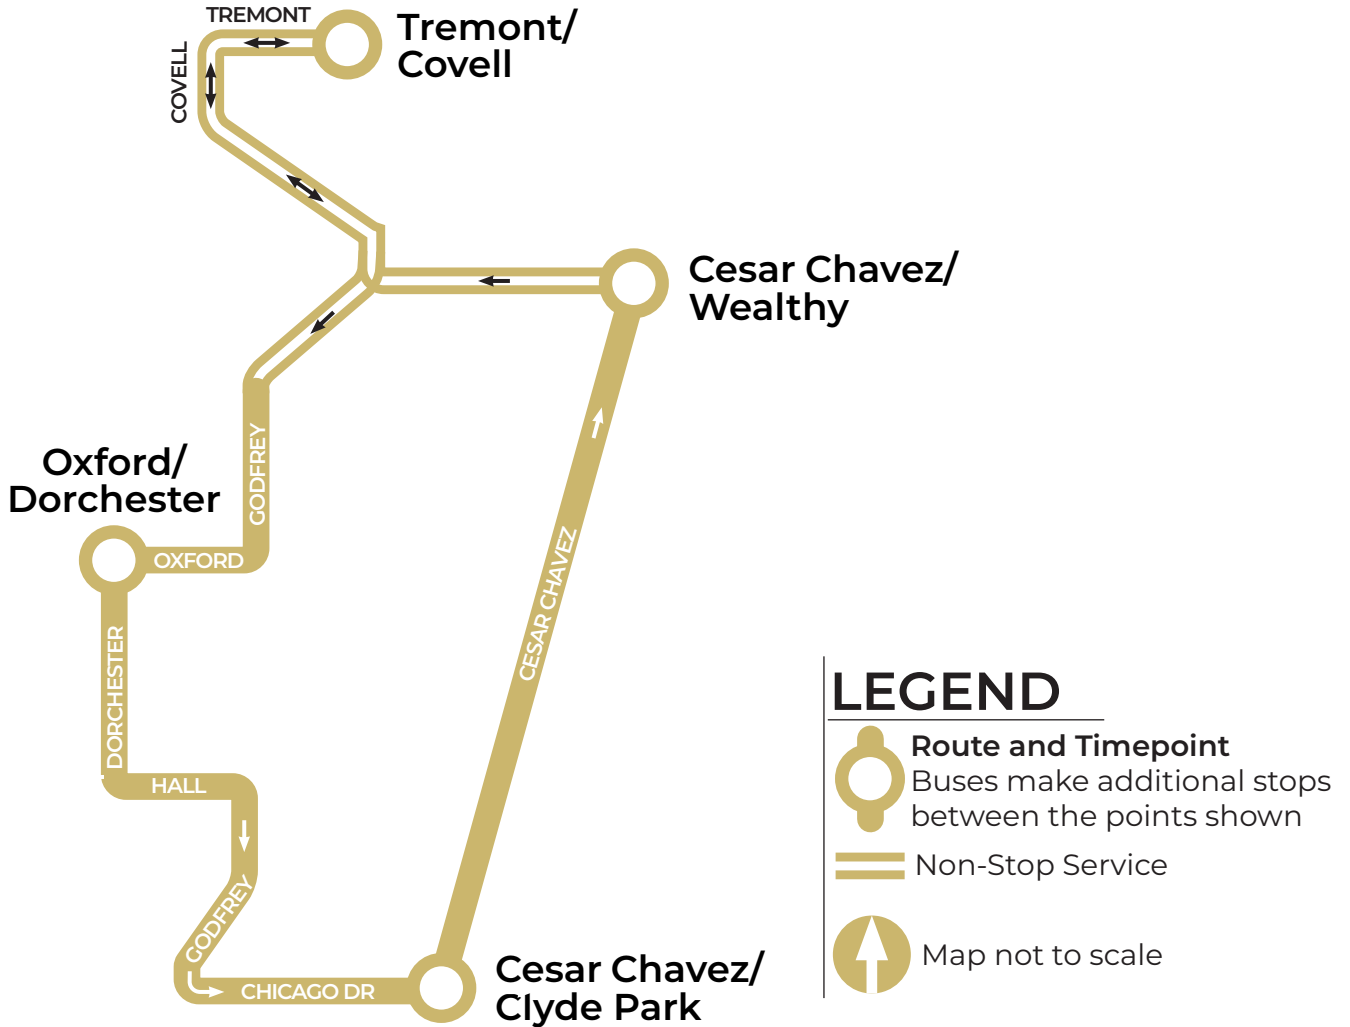

WESTBOUND

Plainfield / Ann	Leonard / Turner	Leonard / Walker	Covell / Tremont
6:28a	6:36a	6:40a	6:46a
6:59a	7:07a	7:12a	7:16a

EASTBOUND

Covell / Tremont	Leonard / Turner	Plainfield / Ann
2:28p	2:41p	2:47p

Scheduled departure times

616.776.1100 ridetherapid.org

10B

CESAR CHAVEZ - COVELL

Effective Aug. 19, 2024

NORTHBOUND

Oxford/ Dorchester	C. Chavez/ Clyde Park	C. Chavez/ Wealthy	Tremont/ Covell
6:57a	7:02a	7:08a	7:20a

SOUTHBOUND

Tremont/ Covell	Oxford/ Dorchester	C. Chavez/ Clyde Park	C. Chavez/ Wealthy
2:27p	2:43p	2:48p	2:58p

Scheduled departure times

616.776.1100 ridetherapid.org

12A

FULTON SECONDARY

Effective Aug. 19, 2024

LEGEND

Route and Timepoint
Buses cannot depart these stops before the scheduled time

Regular stop

Non-Stop Service

Map not to scale

WESTBOUND

Central Station	Tremont/Covell
6:42a 7:12a	6:50a 7:22a

EASTBOUND