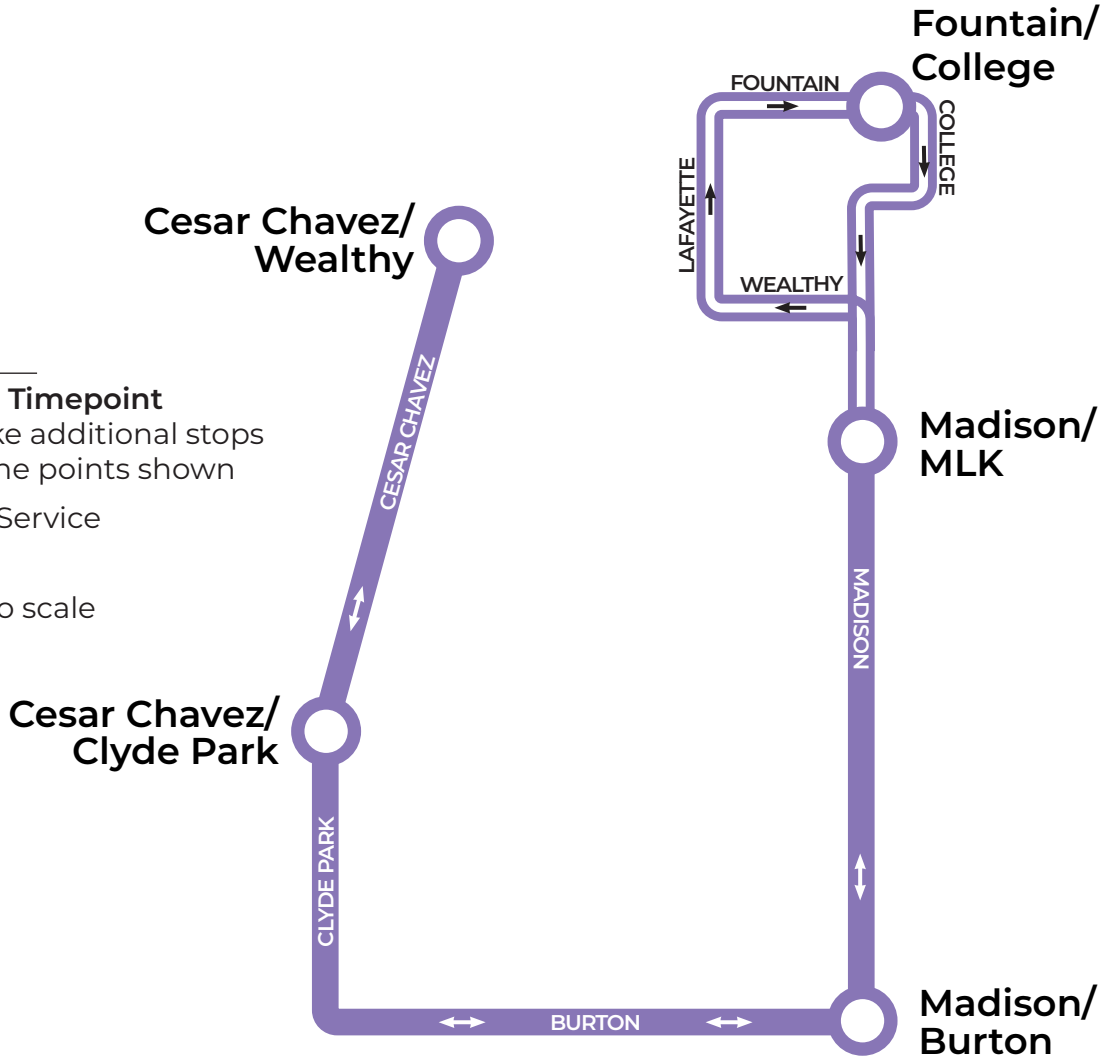

Scheduled departure times

616.776.1100 ridetherapid.org

CESAR CHAVEZ/MADISON

Effective Aug. 19, 2024

LEGEND

- Route and Timepoint
Buses make additional stops between the points shown
- Non-Stop Service
- Map not to scale

NORTHBOUND

Wealthy/ C. Chavez	C. Chavez/ Clyde Park	Madison/ Burton	Madison/ MLK	Fountain/ College
6:53a	6:59a	7:07a	7:12a	7:20a

SOUTHBOUND

Fountain/ College	Madison/ Hall	Madison/ Burton	C. Chavez/ Clyde Park	Grandville/ Wealthy
2:28p	2:34p	2:37p	2:44p	2:49p

Scheduled departure times

616.776.1100 ridetherapid.org

10B

CESAR CHAVEZ - COVELL

Effective Aug. 19, 2024

NORTHBOUND

Oxford/ Dorchester	C. Chavez/ Clyde Park	C. Chavez/ Wealthy	Tremont/ Covell
6:57a	7:02a	7:08a	7:20a

LEGEND

Route and Timepoint
Buses cannot depart these stops before the scheduled time

Regular stop

Non-Stop Service

Map not to scale

WESTBOUND

Central Station	Tremont/Covell
6:42a 7:12a	6:50a 7:22a

EASTBOUND