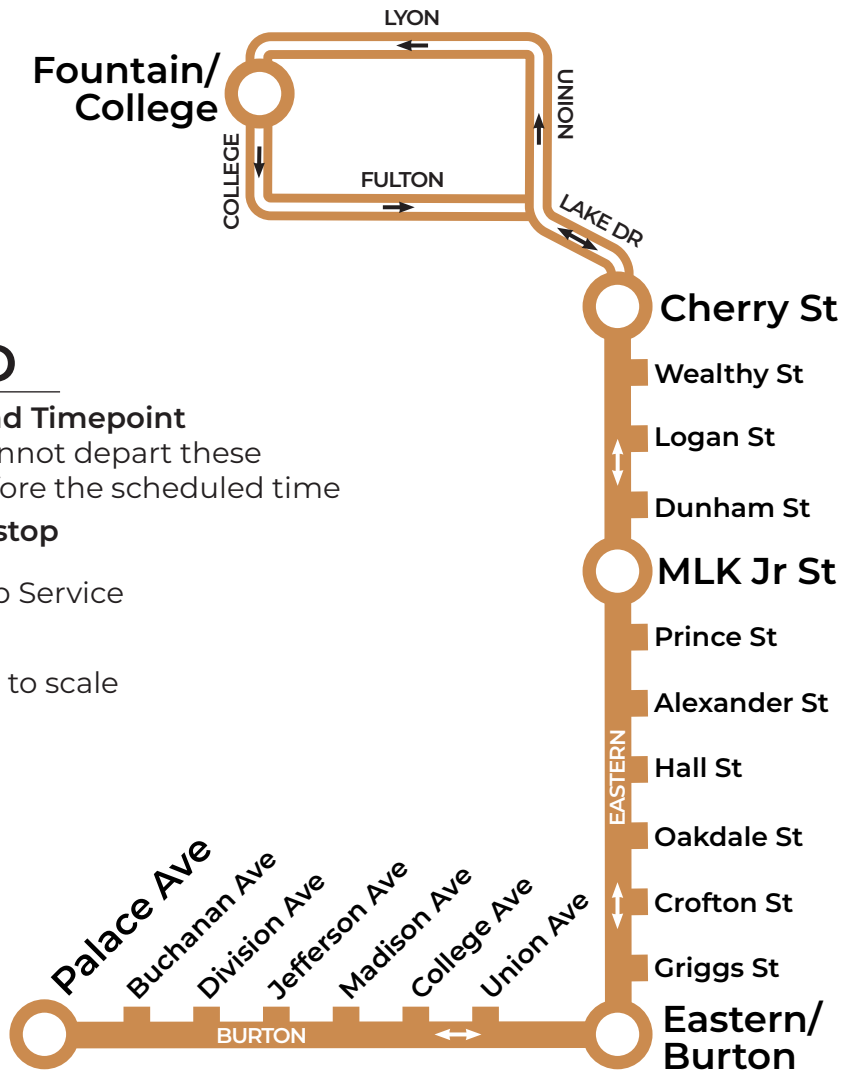

LEGEND

- **Route and Timepoint**
  Buses cannot depart these stops before the scheduled time
- **Regular stop**
- Non-Stop Service
- Map not to scale

NORTHBOUND

Burton/ Palace	Eastern/ Burton	Eastern/ MLK	Fountain/ College
6:59a	7:05a	7:11a	7:22a

SOUTHBOUND

Fountain/ College	Eastern/ Cherry	Eastern/ MLK	Burton/ Towner
2:28p	2:34p	2:40p	2:44p

Scheduled departure times

616.776.1100 ridetherapid.org