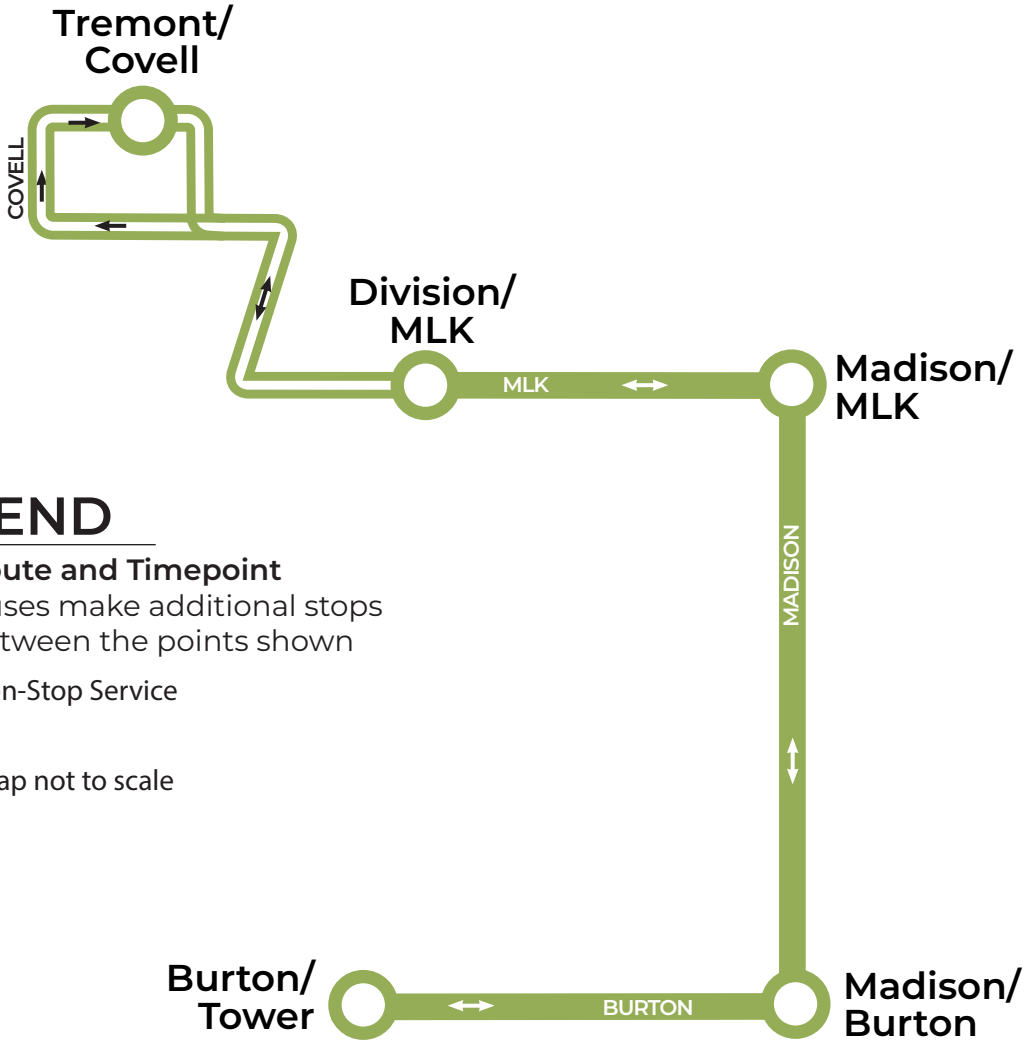

NORTHBOUND

Burton/ Tower	Burton/ Madison	MLK/ Madison	Tremont/ Covell
6:53a	6:57a	7:02a	7:20a

SOUTHBOUND

Tremont/ Covell	MLK/ Madison	Madison/ Burton	Burton/ Tower
2:27p	2:45p	2:50p	2:54p

Scheduled departure times