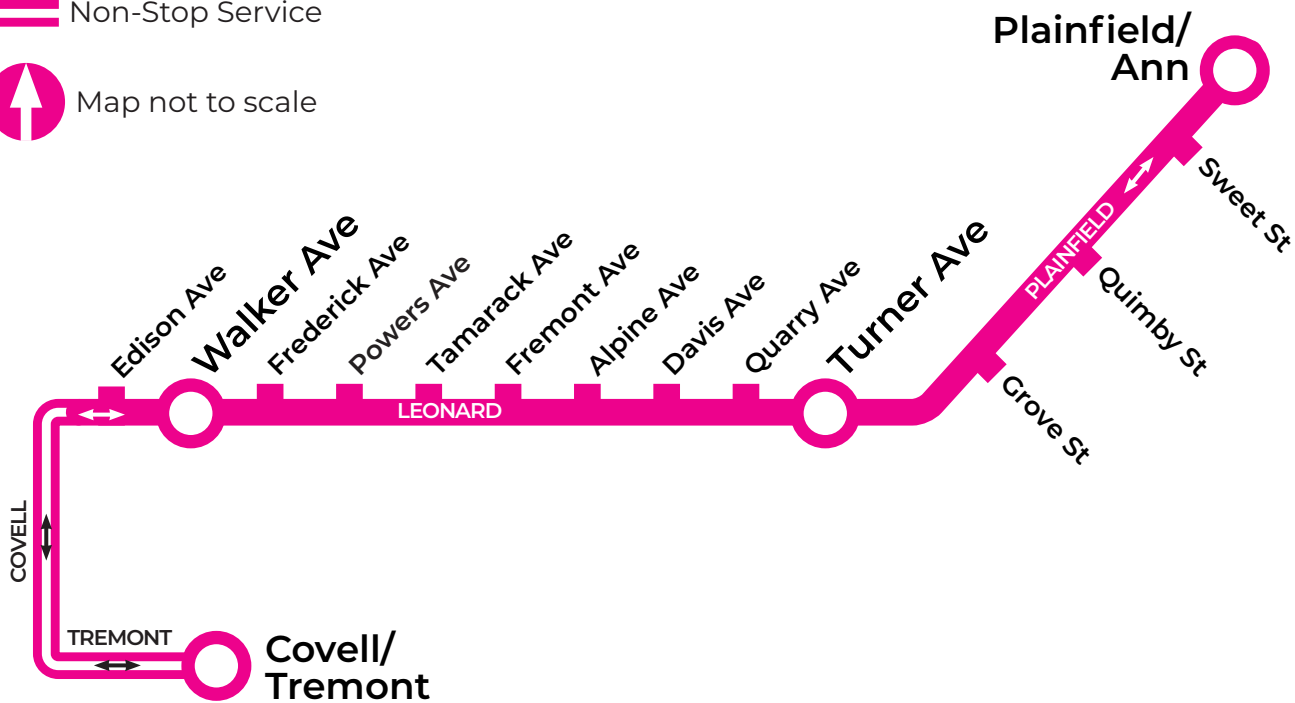

616.776.1100 ridetherapid.org

LEONARD SECONDARY

Effective Aug. 19, 2024

LEGEND

- Route and Timepoint**
Buses cannot depart these stops before the scheduled time
- Regular stop**
- Non-Stop Service**
- Map not to scale**

Scheduled departure times

616.776.1100 ridetherapid.org

CESAR CHAVEZ/MADISON

Effective Aug. 19, 2024

LEGEND

- Route and Timepoint
Buses make additional stops between the points shown
- Non-Stop Service
- Map not to scale

LEGEND

Route and Timepoint
Buses cannot depart these stops before the scheduled time

Regular stop

Non-Stop Service

Map not to scale

WESTBOUND

Central Station	Tremont/Covell
6:42a 7:12a	6:50a 7:22a

EASTBOUND

Tremont/Covell	Central Station
2:28p*	2:41p

*Two 12A buses will be present in the afternoon. Both travel the same route and the same stops. Either one can be boarded.

Scheduled departure times

616.776.1100 ridetherapid.org