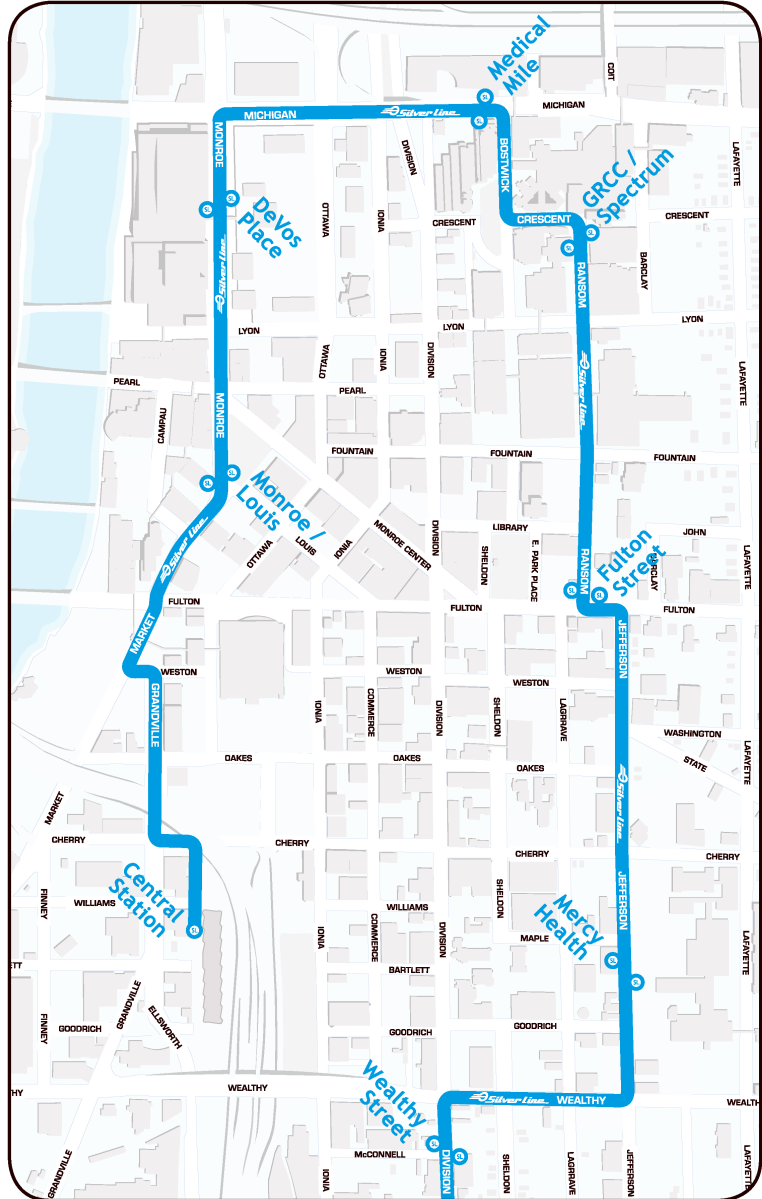

SL - Silver Line