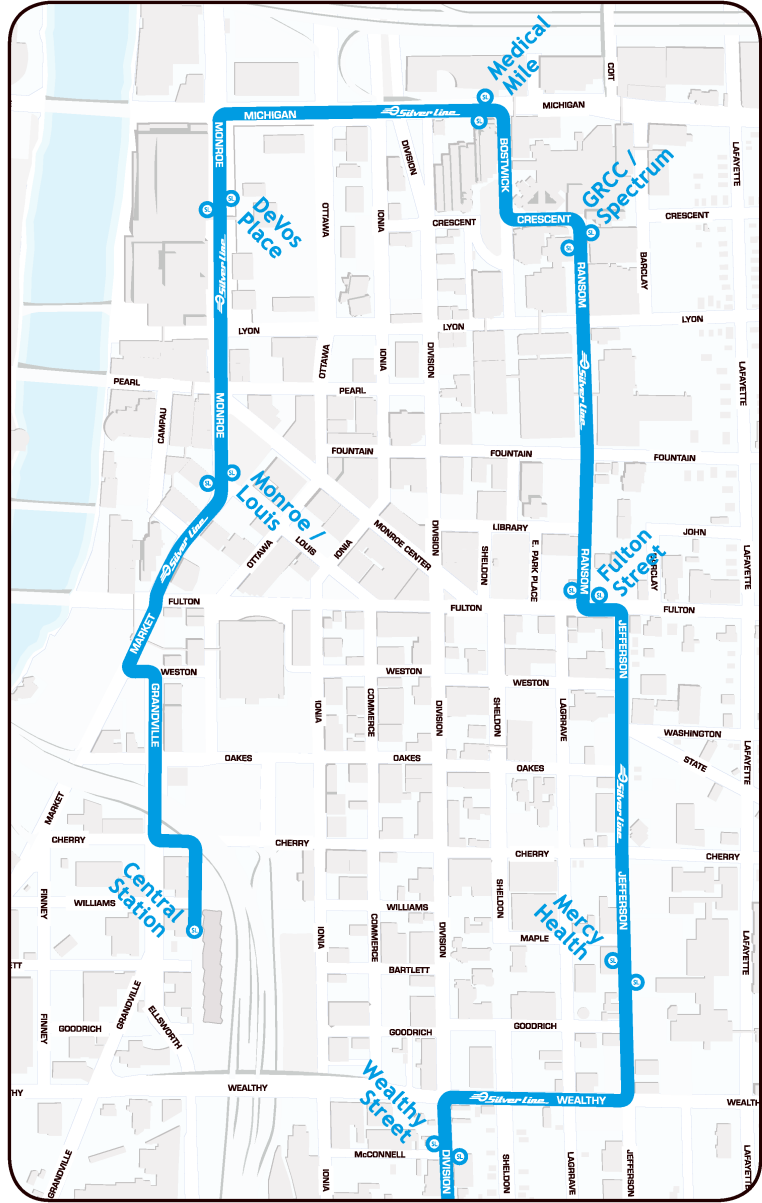

## SL - Silver Line

**Schedule for : SL - Silver Line**

**Direction: Northbound**

**Day of Week: Weekdays**

60th Street Station	54th Street Station	44th Street Station	36th Street Station	28th Street Station	Kroc Center Station	Burton Street Station	Cottage Grove Station	Hall Street Station	Franklin Street Station	Wealthy Street Station	Mercy Health Station	Fulton Street Station	GRCC / Spectrum Station	Medical Mile Station	Devos Place Station	Monroe / Louis Station	Central Station
10:37 PM	10:38 PM	10:41 PM	10:44 PM	10:47 PM	10:48 PM	10:50 PM	10:51 PM	10:53 PM	10:55 PM	10:56 PM	10:58 PM	10:59 PM	11:01 PM	11:03 PM	11:05 PM	11:06 PM	11:10 PM
11:07 PM	11:08 PM	11:11 PM	11:14 PM	11:17 PM	11:18 PM	11:20 PM	11:21 PM	11:23 PM	11:25 PM	11:26 PM	11:28 PM	11:29 PM	11:31 PM	11:33 PM	11:35 PM	11:36 PM	11:40 PM
11:37 PM	11:38 PM	11:41 PM	11:44 PM	11:47 PM	11:48 PM	11:50 PM	11:51 PM	11:53 PM	11:55 PM	11:56 PM	11:58 PM	11:59 PM	12:01 AM	12:03 AM	12:05 AM	12:06 AM	12:10 AM

Schedule for : **SL - Silver Line**

Direction: **Southbound**

Day of Week: **Weekdays**

Central Station	Monroe / Louis Station	Devos Place Station	Medical Mile Station	GRCC / Spectrum Station	Fulton Street Station	Mercy Health Station	Wealthy Street Station	Franklin Street Station	Hall Street Station	Cottage Grove Station	Burton Street Station	Kroc Center Station	28th Street Station	36th Street Station	44th Street Station	54th Street Station	60th Street Station
11:30 PM	11:33 PM	11:34 PM	11:37 PM	11:38 PM	11:39 PM	11:41 PM	11:42 PM	11:44 PM	11:45 PM	11:47 PM	11:49 PM	11:50 PM	11:52 PM	11:54 PM	11:57 PM	12:00 AM	12:03 AM
12:00 AM	12:03 AM	12:04 AM	12:07 AM	12:08 AM	12:09 AM	12:11 AM	12:12 AM	12:14 AM	12:15 AM	12:17 AM	12:19 AM	12:20 AM	12:22 AM	12:24 AM	12:27 AM	12:30 AM	12:33 AM