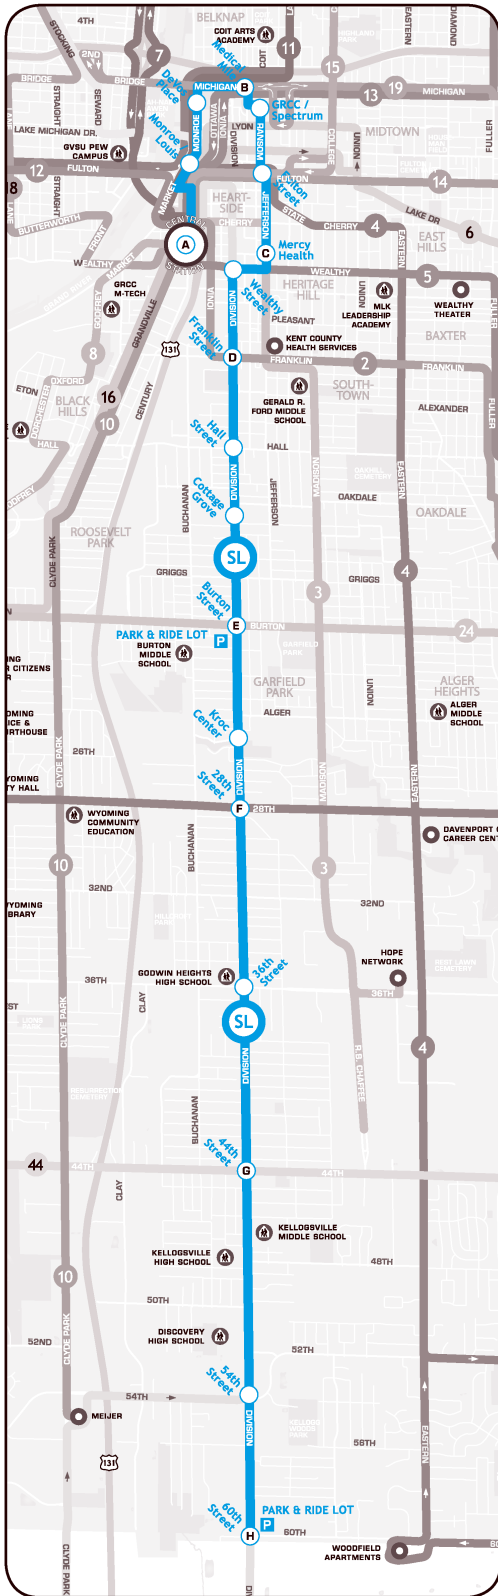

## SL - Silver Line

**Schedule for : SL - Silver Line**

**Direction: Northbound**

**Day of Week: Weekdays**

60th Street Station	54th Street Station	44th Street Station	36th Street Station	28th Street Station	Kroc Center Station	Burton Street Station	Cottage Grove Station	Hall Street Station	Franklin Street Station	Wealthy Street Station	Mercy Health Station	Fulton Street Station	GRCC / Spectrum Station	Medical Mile Station	Devos Place Station	Monroe / Louis Station	Central Station
10:37 PM	10:38 PM	10:41 PM	10:44 PM	10:47 PM	10:48 PM	10:50 PM	10:51 PM	10:53 PM	10:55 PM	10:56 PM	10:58 PM	10:59 PM	11:01 PM	11:03 PM	11:05 PM	11:06 PM	11:10 PM
11:07 PM	11:08 PM	11:11 PM	11:14 PM	11:17 PM	11:18 PM	11:20 PM	11:21 PM	11:23 PM	11:25 PM	11:26 PM	11:28 PM	11:29 PM	11:31 PM	11:33 PM	11:35 PM	11:36 PM	11:40 PM
11:37 PM	11:38 PM	11:41 PM	11:44 PM	11:47 PM	11:48 PM	11:50 PM	11:51 PM	11:53 PM	11:55 PM	11:56 PM	11:58 PM	11:59 PM	12:01 AM	12:03 AM	12:05 AM	12:06 AM	12:10 AM

Schedule for : **SL - Silver Line**

Direction: **Southbound**

Day of Week: **Weekdays**

Central Station	Monroe / Louis Station	Devos Place Station	Medical Mile Station	GRCC / Spectrum Station	Fulton Street Station	Mercy Health Station	Wealthy Street Station	Franklin Street Station	Hall Street Station	Cottage Grove Station	Burton Street Station	Kroc Center Station	28th Street Station	36th Street Station	44th Street Station	54th Street Station	60th Street Station
11:30 PM	11:33 PM	11:34 PM	11:37 PM	11:38 PM	11:39 PM	11:41 PM	11:42 PM	11:44 PM	11:45 PM	11:47 PM	11:49 PM	11:50 PM	11:52 PM	11:54 PM	11:57 PM	12:00 AM	12:03 AM
12:00 AM	12:03 AM	12:04 AM	12:07 AM	12:08 AM	12:09 AM	12:11 AM	12:12 AM	12:14 AM	12:15 AM	12:17 AM	12:19 AM	12:20 AM	12:22 AM	12:24 AM	12:27 AM	12:30 AM	12:33 AM