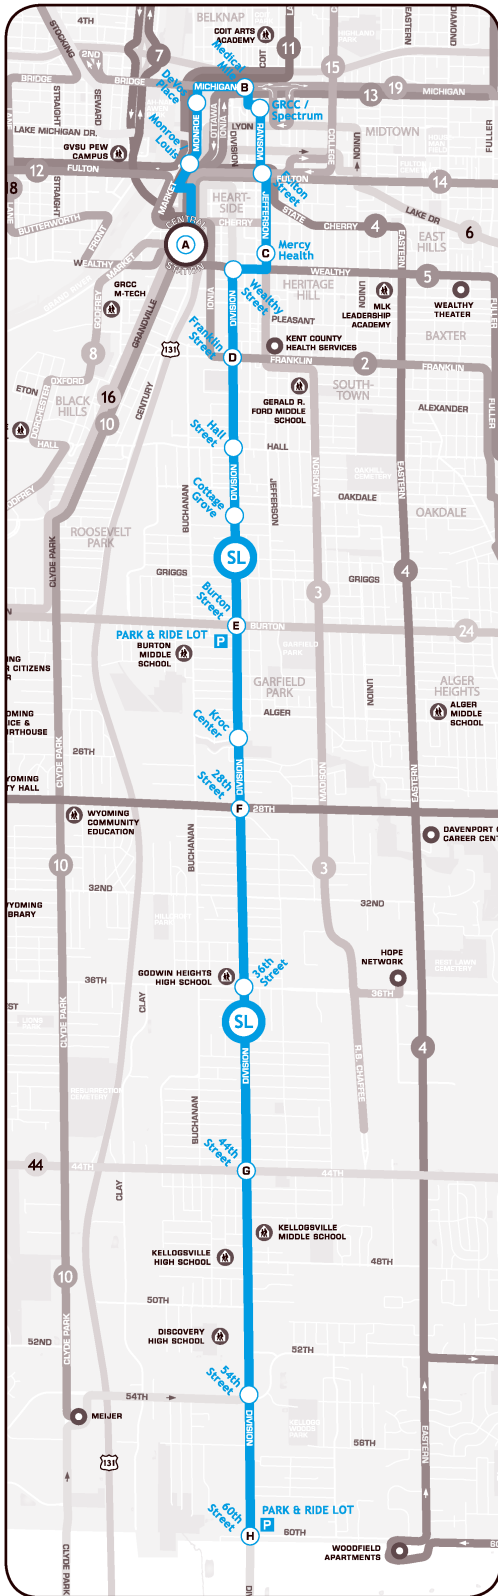

SL - Silver Line