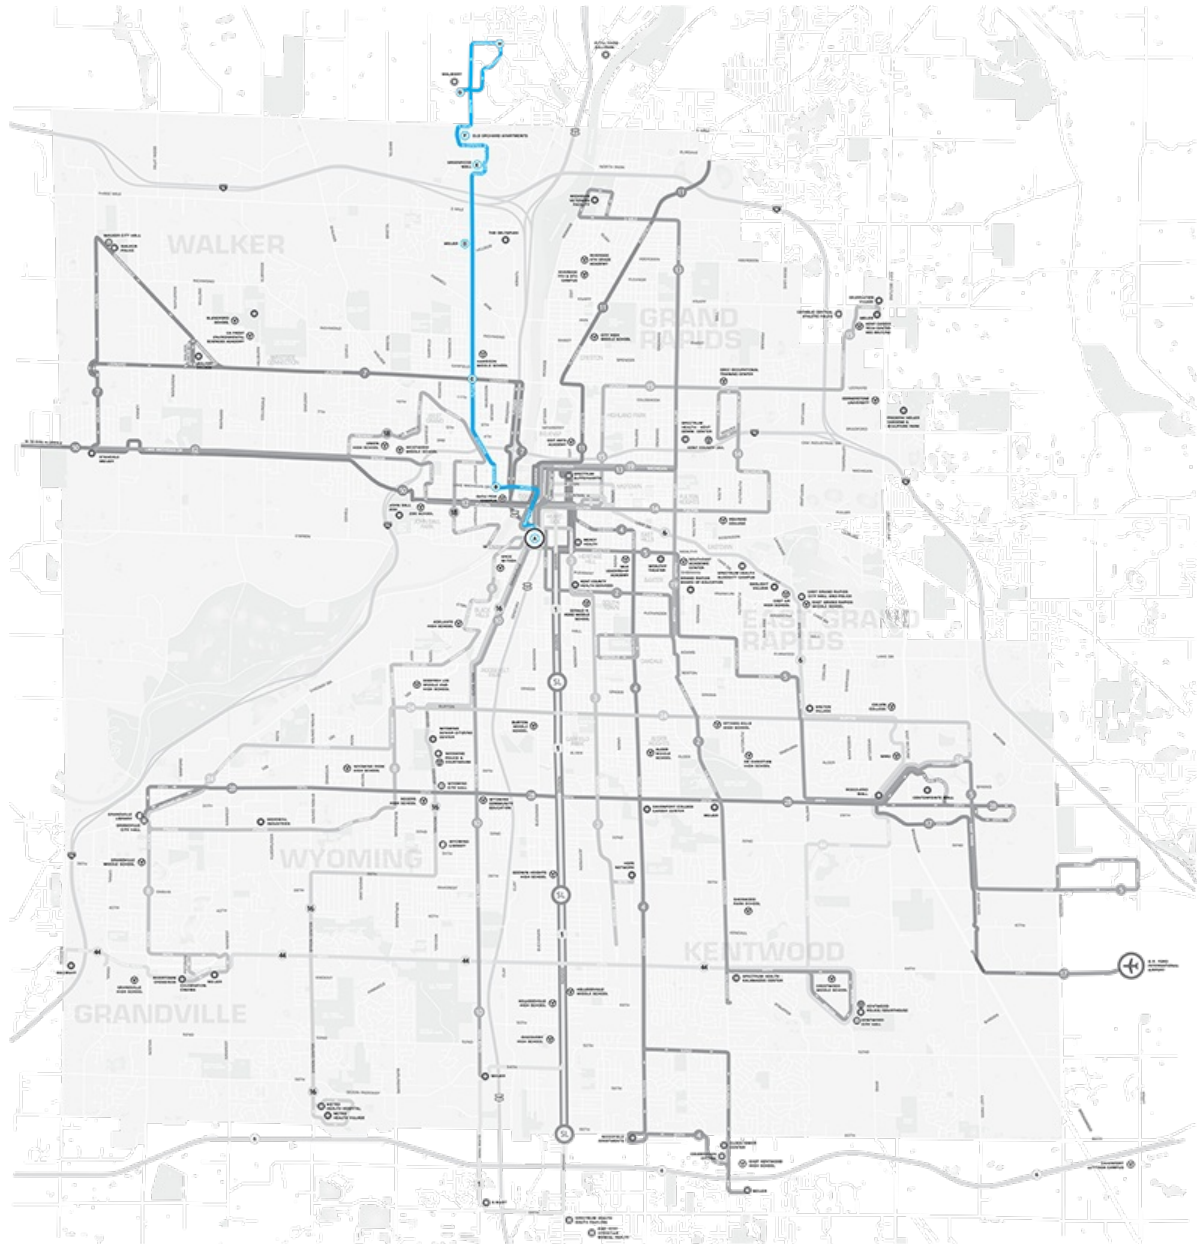

9 - Alpine

Schedule for : 9 - Alpine

Direction: **Northbound**

Day of Week: **Weekdays**

Leave Central Station	Seward & Lake Michigan	Alpine & Leonard	Alpine & Hillside - Meijer	Greenridge Mall	Old Orchard Apartments	Alpenhorn & Lamoreaux	Henze & Alpine - Walmart
--	4:37 AM	4:43 AM	4:47 AM	4:52 AM	4:54 AM	4:58 AM	5:02 AM
--	5:07 AM	5:13 AM	5:17 AM	5:22 AM	5:24 AM	5:28 AM	5:32 AM
--	5:32 AM	5:38 AM	5:42 AM	5:47 AM	5:49 AM	5:55 AM	6:02 AM
5:45 AM	5:52 AM	5:59 AM	6:03 AM	6:08 AM	6:10 AM	6:16 AM	6:23 AM
6:00 AM	6:07 AM	6:14 AM	6:18 AM	6:23 AM	--	--	--
6:15 AM	6:22 AM	6:29 AM	6:33 AM	6:38 AM	6:40 AM	6:46 AM	6:53 AM
6:30 AM	6:37 AM	6:44 AM	6:48 AM	6:53 AM	--	--	--
6:45 AM	6:52 AM	6:59 AM	7:03 AM	7:08 AM	7:10 AM	7:16 AM	7:23 AM
7:00 AM	7:07 AM	7:14 AM	7:18 AM	7:23 AM	--	--	--
7:15 AM	7:22 AM	7:29 AM	7:33 AM	7:38 AM	7:40 AM	7:46 AM	7:53 AM
7:30 AM	7:37 AM	7:44 AM	7:48 AM	7:53 AM	--	--	--
7:45 AM	7:52 AM	7:59 AM	8:03 AM	8:08 AM	8:10 AM	8:16 AM	8:23 AM
8:00 AM	8:07 AM	8:14 AM	8:18 AM	8:23 AM	--	--	--
8:15 AM	8:22 AM	8:29 AM	8:33 AM	8:38 AM	8:40 AM	8:46 AM	8:53 AM
8:30 AM	8:37 AM	8:44 AM	8:48 AM	8:53 AM	--	--	--
8:45 AM	8:52 AM	8:59 AM	9:03 AM	9:08 AM	9:10 AM	9:16 AM	9:23 AM
9:15 AM	9:22 AM	9:29 AM	9:33 AM	9:38 AM	9:40 AM	9:46 AM	9:53 AM
9:45 AM	9:52 AM	9:59 AM	10:03 AM	10:08 AM	10:10 AM	10:16 AM	10:23 AM
10:15 AM	10:22 AM	10:29 AM	10:33 AM	10:38 AM	10:40 AM	10:46 AM	10:53 AM
10:45 AM	10:52 AM	10:59 AM	11:03 AM	11:08 AM	11:10 AM	11:16 AM	11:23 AM
11:15 AM	11:22 AM	11:29 AM	11:33 AM	11:38 AM	11:40 AM	11:46 AM	11:53 AM
11:45 AM	11:52 AM	11:59 AM	12:03 PM	12:08 PM	12:10 PM	12:16 PM	12:23 PM
12:15 PM	12:22 PM	12:29 PM	12:33 PM	12:38 PM	12:40 PM	12:46 PM	12:53 PM
12:45 PM	12:52 PM	12:59 PM	1:03 PM	1:08 PM	1:11 PM	1:18 PM	1:25 PM
1:15 PM	1:22 PM	1:29 PM	1:33 PM	1:38 PM	1:41 PM	1:48 PM	1:55 PM
1:45 PM	1:52 PM	1:59 PM	2:03 PM	2:08 PM	2:11 PM	2:18 PM	2:25 PM
2:15 PM	2:22 PM	2:29 PM	2:33 PM	2:38 PM	2:41 PM	2:48 PM	2:55 PM
2:45 PM	2:52 PM	2:59 PM	3:03 PM	3:08 PM	3:11 PM	3:18 PM	3:25 PM
3:15 PM	3:22 PM	3:29 PM	3:33 PM	3:38 PM	3:41 PM	3:48 PM	3:55 PM
3:30 PM	3:37 PM	3:44 PM	3:48 PM	3:53 PM	--	--	--
3:45 PM	3:52 PM	3:59 PM	4:03 PM	4:08 PM	4:11 PM	4:18 PM	4:25 PM
4:00 PM	4:07 PM	4:14 PM	4:18 PM	4:23 PM	--	--	--
4:15 PM	4:22 PM	4:29 PM	4:33 PM	4:38 PM	4:41 PM	4:48 PM	4:55 PM
4:30 PM	4:37 PM	4:44 PM	4:48 PM	4:53 PM	--	--	--
4:45 PM	4:52 PM	4:59 PM	5:03 PM	5:08 PM	5:11 PM	5:18 PM	5:25 PM
5:00 PM	5:07 PM	5:14 PM	5:18 PM	5:23 PM	--	--	--
5:15 PM	5:22 PM	5:29 PM	5:33 PM	5:38 PM	5:41 PM	5:48 PM	5:55 PM
5:30 PM	5:37 PM	5:44 PM	5:48 PM	5:53 PM	--	--	--
5:45 PM	5:52 PM	5:59 PM	6:03 PM	6:08 PM	6:11 PM	6:18 PM	6:25 PM
6:15 PM	6:22 PM	6:29 PM	6:33 PM	6:38 PM	6:41 PM	6:48 PM	6:55 PM
6:45 PM	6:52 PM	6:59 PM	7:03 PM	7:08 PM	7:10 PM	--	7:16 PM
7:15 PM	7:22 PM	7:29 PM	7:33 PM	7:38 PM	7:40 PM	--	7:46 PM
7:45 PM	7:52 PM	7:59 PM	8:03 PM	8:08 PM	8:10 PM	--	8:16 PM
8:15 PM	8:22 PM	8:29 PM	8:33 PM	8:38 PM	8:40 PM	--	8:46 PM
8:45 PM	8:52 PM	8:59 PM	9:03 PM	9:08 PM	9:10 PM	--	9:16 PM
9:15 PM	9:22 PM	9:29 PM	9:33 PM	9:38 PM	9:40 PM	--	9:46 PM
9:45 PM	9:52 PM	9:59 PM	10:03 PM	10:08 PM	10:10 PM	--	10:16 PM
10:15 PM	10:22 PM	10:29 PM	10:33 PM	10:38 PM	10:40 PM	--	10:46 PM
10:45 PM	10:52 PM	10:59 PM	11:03 PM	11:08 PM	11:10 PM	--	11:16 PM
11:15 PM	11:22 PM	11:29 PM	11:33 PM	11:38 PM	11:40 PM	--	11:46 PM
11:45 PM	11:52 PM	11:59 PM	12:03 AM	12:08 AM	12:10 AM	--	12:16 AM
12:15 AM	12:22 AM	12:29 AM	12:33 AM	12:38 AM	12:40 AM	--	12:46 AM