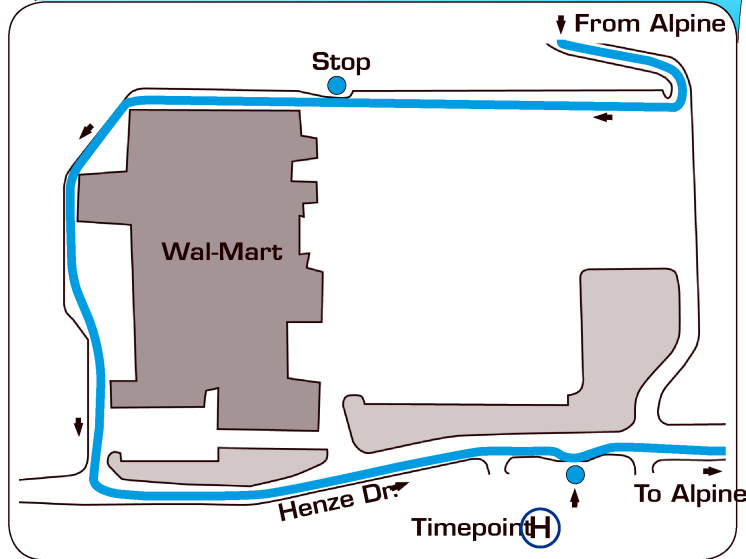

SERVICE NOTICE

WEEKDAYS

15 MINUTE SERVICE FROM
CENTRAL STATION TO GREEN-
RIDGE MALL FROM
6:15AM - 8:45AM & 3:35PM -
5:45PM

WEEKDAY EVENINGS

NO SERVICE NORTH OF
WALMART
PLEASE SEE SCHEDULE FOR MORE
DETAILS.

WALMART DETAIL