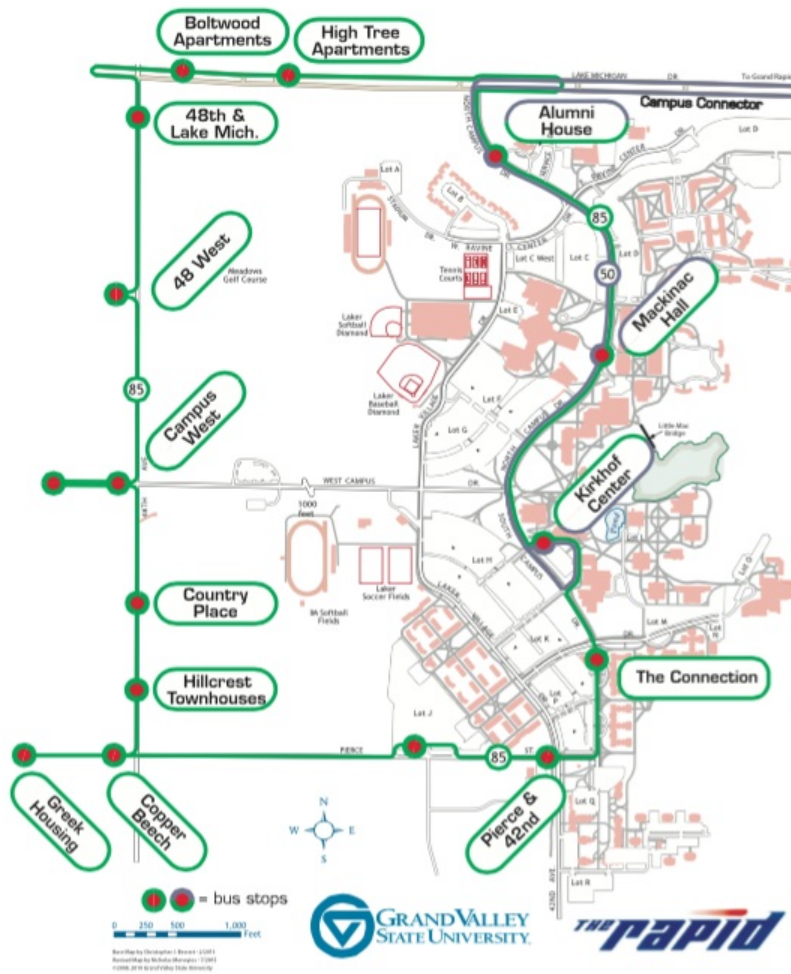

85 - Combined 37/48

Schedule for : 85 - Combined 37/48

Direction: Loop

Day of Week: Weekdays

Kirkhof	Mackinac Hall	High Tree Apts	48 West Apts	Campus West Apts	Pierce at Greek Housing	Pierce and J Lot	Kirkhof
5:45 AM	5:46 AM	5:49 AM	5:55 AM	5:58 AM	6:01 AM	6:04 AM	6:07 AM
6:10 AM	6:11 AM	6:14 AM	6:20 AM	6:23 AM	6:26 AM	6:29 AM	6:32 AM
6:35 AM	6:36 AM	6:39 AM	6:45 AM	6:48 AM	6:51 AM	6:54 AM	6:57 AM