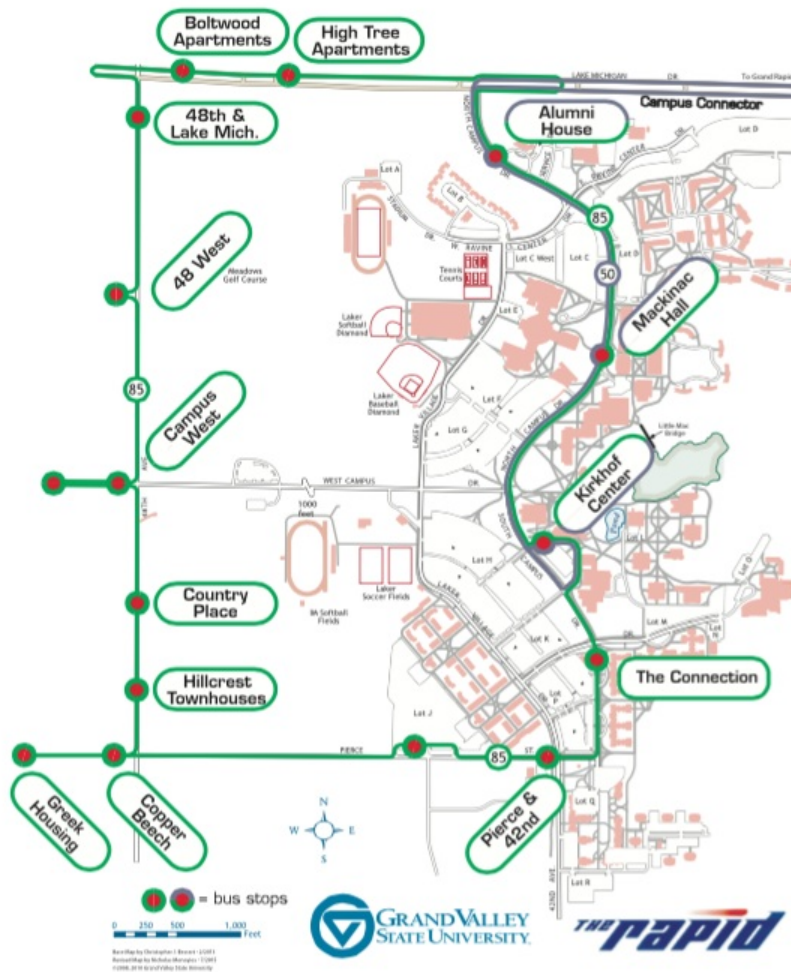

85 - Combined 37/48

Schedule for : 85 - Combined 37/48

Direction: Loop

Day of Week: Weekdays

Kirkhof	Mackinac Hall	High Tree Apts	48 West Apts	Campus West Apts	Pierce at Greek Housing	Pierce and J Lot	Kirkhof
5:45 AM	5:46 AM	5:49 AM	5:55 AM	5:58 AM	6:01 AM	6:04 AM	6:07 AM
6:10 AM	6:11 AM	6:14 AM	6:20 AM	6:23 AM	6:26 AM	6:29 AM	6:32 AM
6:35 AM	6:36 AM	6:39 AM	6:45 AM	6:48 AM	6:51 AM	6:54 AM	6:57 AM