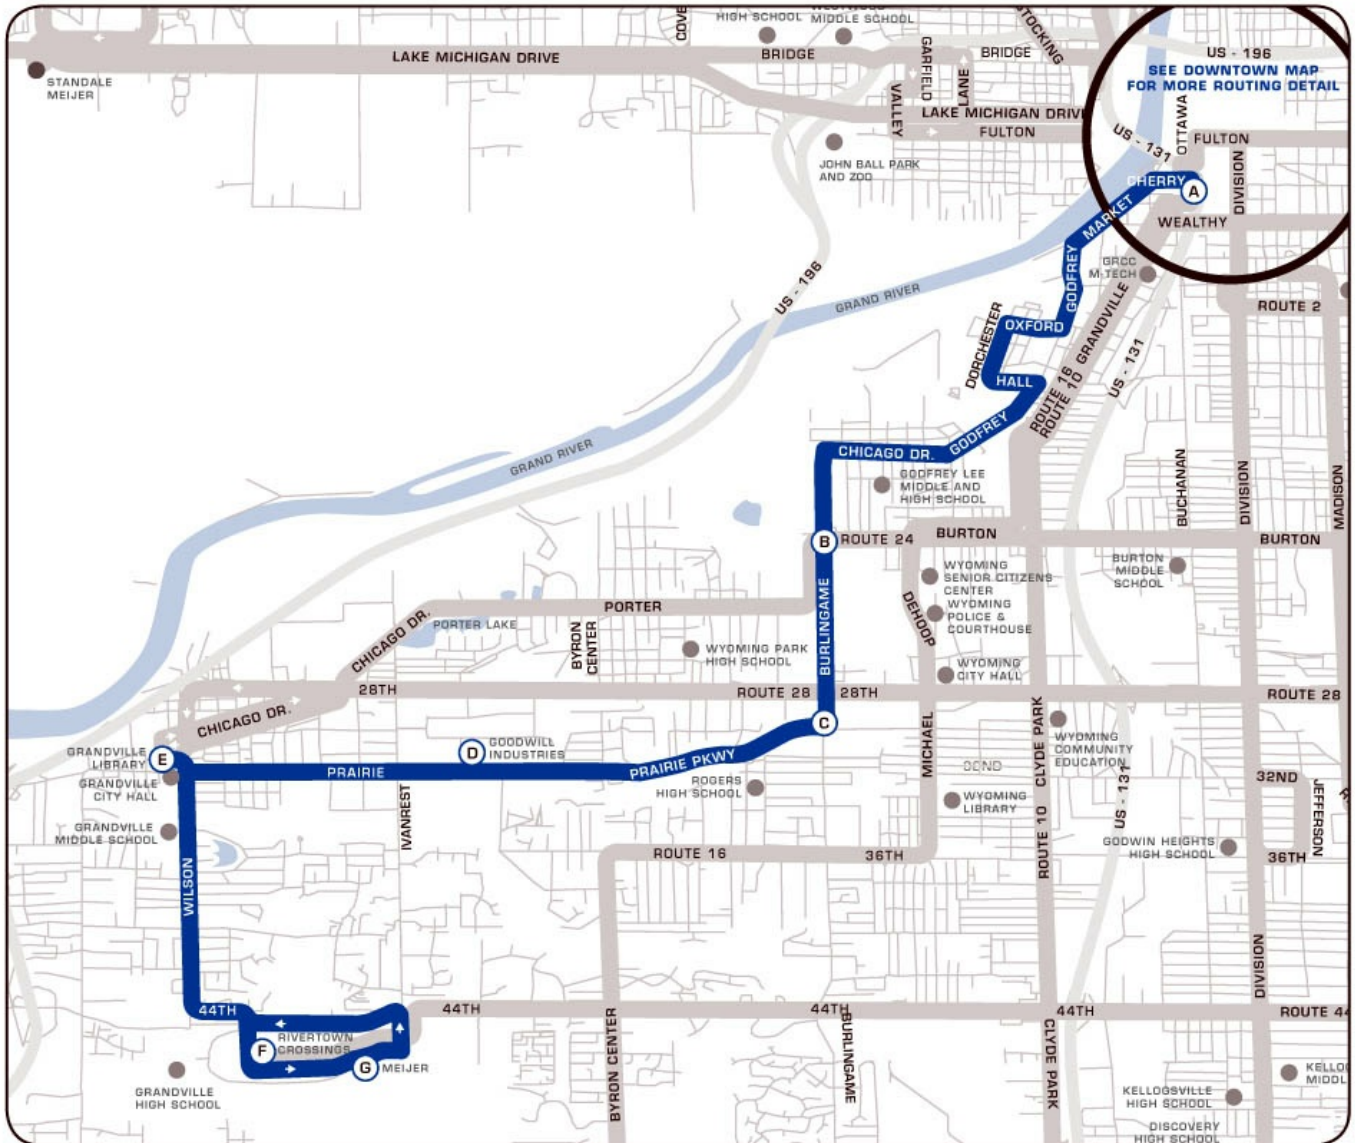

8 - Grandville/Rivertown

Schedule for : 8 - Grandville/Rivertown

Direction: Northbound

Day of Week: Weekdays

Rivertown Meijer	Grandville Library	Prairie at Goodwill	Burlingame & Prairie Pkwy	Burlingame & Burton	Central Station
5:00 AM	5:10 AM	5:13 AM	5:18 AM	5:21 AM	5:35 AM
5:30 AM	5:40 AM	5:43 AM	5:48 AM	5:51 AM	6:05 AM
--	--	--	--	--	6:20 AM
6:00 AM	6:10 AM	6:13 AM	6:18 AM	6:21 AM	6:35 AM
--	--	6:28 AM	6:33 AM	6:36 AM	6:50 AM
6:30 AM	6:40 AM	6:43 AM	6:48 AM	6:51 AM	7:05 AM
--	--	6:58 AM	7:03 AM	7:06 AM	7:20 AM
6:59 AM	7:09 AM	7:13 AM	7:18 AM	7:21 AM	7:35 AM
--	--	7:28 AM	7:33 AM	7:36 AM	7:50 AM
7:29 AM	7:39 AM	7:43 AM	7:48 AM	7:51 AM	8:05 AM
--	--	7:58 AM	8:03 AM	8:06 AM	8:20 AM
7:59 AM	8:09 AM	8:13 AM	8:18 AM	8:21 AM	8:35 AM
--	--	8:28 AM	8:33 AM	8:36 AM	8:50 AM
8:29 AM	8:39 AM	8:43 AM	8:48 AM	8:51 AM	9:05 AM
8:59 AM	9:09 AM	9:13 AM	9:18 AM	9:21 AM	9:35 AM
9:29 AM	9:39 AM	9:43 AM	9:48 AM	9:51 AM	10:05 AM
9:59 AM	10:09 AM	10:13 AM	10:18 AM	10:21 AM	10:35 AM
10:29 AM	10:39 AM	10:43 AM	10:48 AM	10:51 AM	11:05 AM
10:59 AM	11:09 AM	11:13 AM	11:18 AM	11:21 AM	11:35 AM
11:29 AM	11:39 AM	11:43 AM	11:48 AM	11:51 AM	12:05 PM
11:59 AM	12:09 PM	12:13 PM	12:18 PM	12:21 PM	12:35 PM
12:29 PM	12:39 PM	12:43 PM	12:48 PM	12:51 PM	1:05 PM
12:59 PM	1:09 PM	1:13 PM	1:18 PM	1:21 PM	1:35 PM
1:29 PM	1:39 PM	1:43 PM	1:48 PM	1:51 PM	2:05 PM
1:59 PM	2:09 PM	2:13 PM	2:18 PM	2:21 PM	2:35 PM
2:29 PM	2:39 PM	2:43 PM	2:48 PM	2:51 PM	3:05 PM
--	--	--	--	--	3:20 PM
2:59 PM	3:09 PM	3:13 PM	3:18 PM	3:21 PM	3:35 PM
--	--	--	--	--	3:50 PM
3:29 PM	3:39 PM	3:43 PM	3:48 PM	3:51 PM	4:05 PM
--	--	3:58 PM	4:03 PM	4:06 PM	4:20 PM
3:59 PM	4:09 PM	4:13 PM	4:18 PM	4:21 PM	4:35 PM
--	--	4:28 PM	4:33 PM	4:36 PM	4:50 PM
4:29 PM	4:39 PM	4:43 PM	4:48 PM	4:51 PM	5:05 PM
--	--	4:58 PM	5:03 PM	5:06 PM	5:20 PM
4:59 PM	5:09 PM	5:13 PM	5:18 PM	5:21 PM	5:35 PM
--	--	5:28 PM	5:33 PM	5:36 PM	5:50 PM
5:29 PM	5:39 PM	5:43 PM	5:48 PM	5:51 PM	6:05 PM
6:00 PM	6:10 PM	6:13 PM	6:18 PM	6:21 PM	6:35 PM
6:30 PM	6:40 PM	6:43 PM	6:48 PM	6:51 PM	7:05 PM
7:00 PM	7:10 PM	7:13 PM	7:18 PM	7:21 PM	7:35 PM
8:00 PM	8:10 PM	8:13 PM	8:18 PM	8:21 PM	8:35 PM
9:00 PM	9:10 PM	9:13 PM	9:18 PM	9:21 PM	9:35 PM
10:00 PM	10:10 PM	10:13 PM	10:18 PM	10:21 PM	10:35 PM
11:00 PM	11:10 PM	11:13 PM	11:18 PM	11:21 PM	11:35 PM