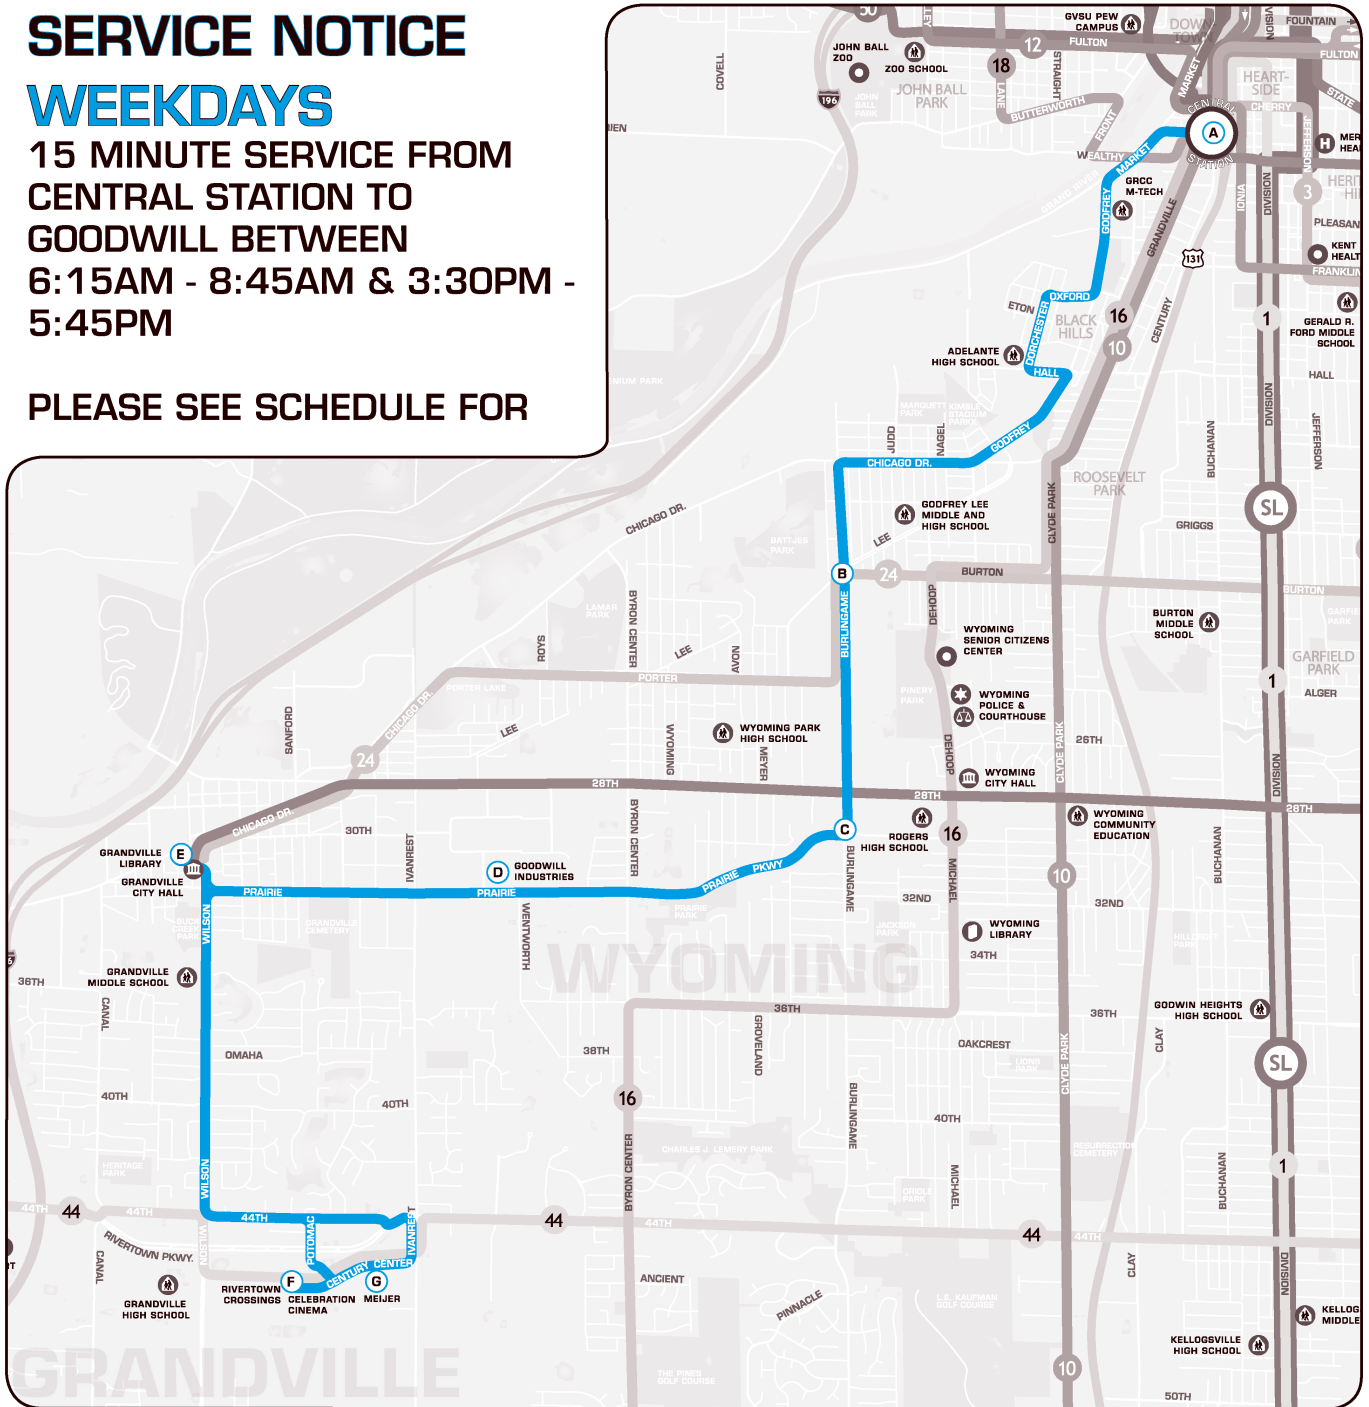

8 - Grandville/Rivertown

SERVICE NOTICE

WEEKDAYS

15 MINUTE SERVICE FROM
CENTRAL STATION TO
GOODWILL BETWEEN
6:15AM - 8:45AM & 3:30PM -
5:45PM

PLEASE SEE SCHEDULE FOR

Note: Route 8 trips to/from Rivertown Mall WILL NOT go into the Goodwill parking lot.

Schedule for : 8 - Grandville/Rivertown

Direction: Northbound

Day of Week: Saturday

Rivertown Meijer	Grandville Library	Prairie at Goodwill	Burlingame & Prairie Pkwy	Burlingame & Burton	Central Station
6:00 AM	6:10 AM	6:13 AM	6:18 AM	6:21 AM	6:35 AM
7:00 AM	7:10 AM	7:13 AM	7:18 AM	7:21 AM	7:35 AM
8:00 AM	8:10 AM	8:13 AM	8:18 AM	8:21 AM	8:35 AM
9:00 AM	9:10 AM	9:13 AM	9:18 AM	9:21 AM	9:35 AM
10:00 AM	10:10 AM	10:13 AM	10:18 AM	10:21 AM	10:35 AM
11:00 AM	11:10 AM	11:13 AM	11:18 AM	11:21 AM	11:35 AM
12:00 PM	12:10 PM	12:13 PM	12:18 PM	12:21 PM	12:35 PM
1:00 PM	1:10 PM	1:13 PM	1:18 PM	1:21 PM	1:35 PM
2:00 PM	2:10 PM	2:13 PM	2:18 PM	2:21 PM	2:35 PM
3:00 PM	3:10 PM	3:13 PM	3:18 PM	3:21 PM	3:35 PM
4:00 PM	4:10 PM	4:13 PM	4:18 PM	4:21 PM	4:35 PM
5:00 PM	5:10 PM	5:13 PM	5:18 PM	5:21 PM	5:35 PM
6:00 PM	6:10 PM	6:13 PM	6:18 PM	6:21 PM	6:35 PM
7:00 PM	7:10 PM	7:13 PM	7:18 PM	7:21 PM	7:35 PM
8:00 PM	8:10 PM	8:13 PM	8:18 PM	8:21 PM	8:35 PM
9:00 PM	9:10 PM	9:13 PM	9:18 PM	9:21 PM	9:35 PM