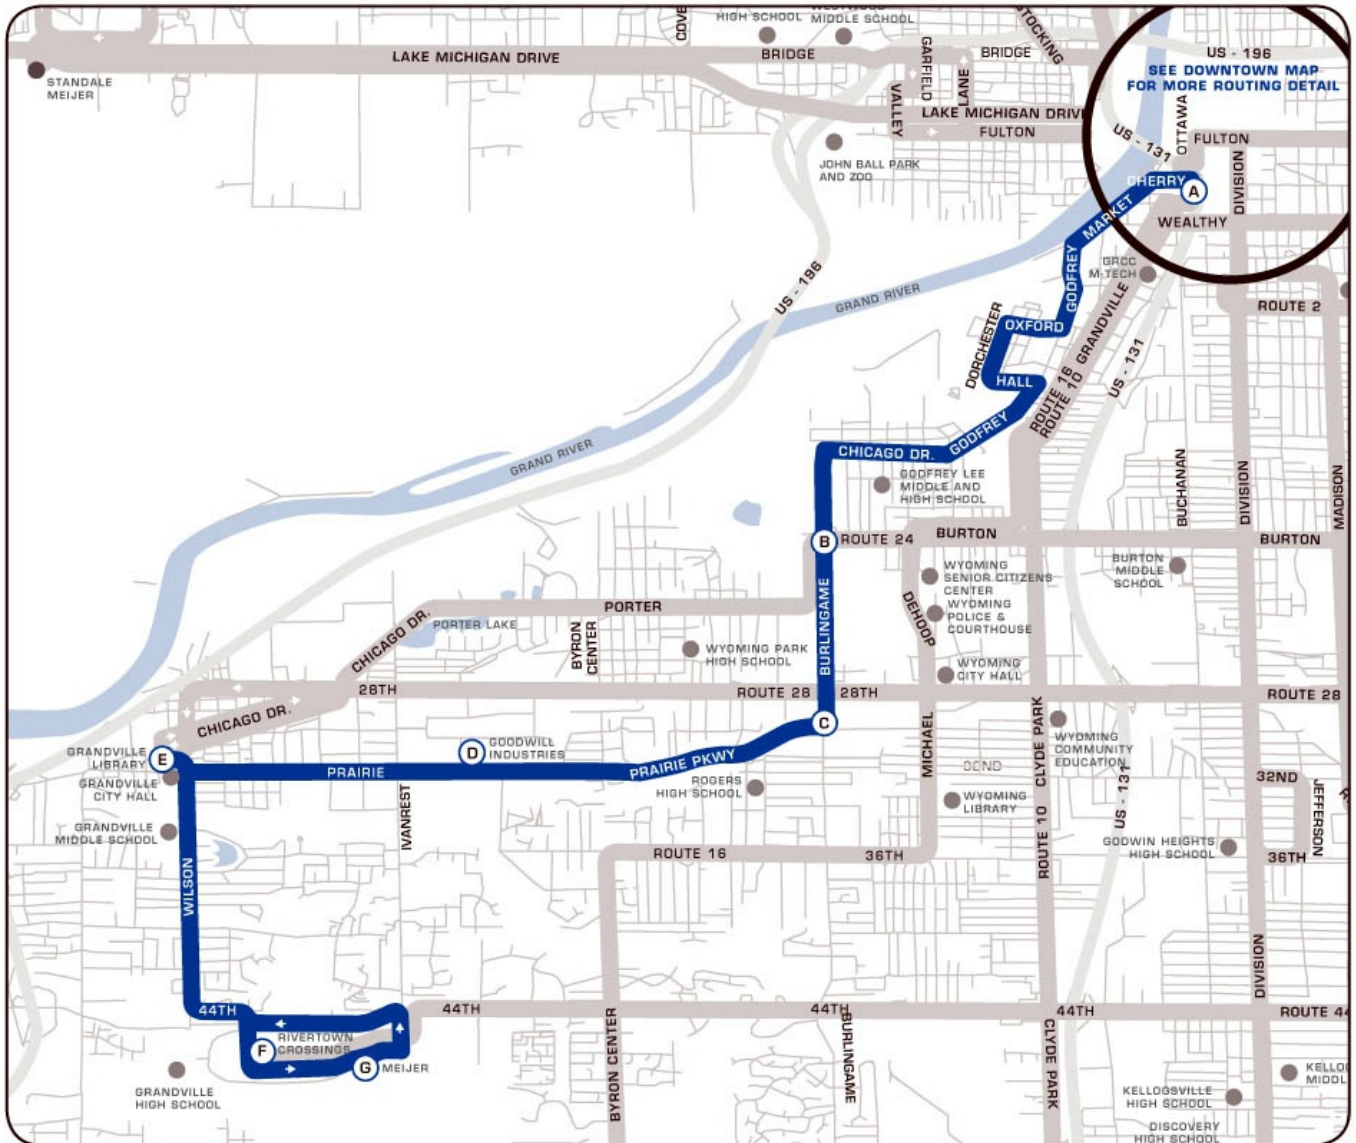

8 - Grandville/Rivertown

Schedule for : 8 - Grandville/Rivertown

Direction: Northbound

Day of Week: Weekdays

Rivertown Meijer	Grandville Library	Prairie at Goodwill	Burlingame & Prairie Pkwy	Burlingame & Burton	Central Station
5:00 AM	5:10 AM	5:13 AM	5:18 AM	5:21 AM	5:35 AM
5:30 AM	5:40 AM	5:43 AM	5:48 AM	5:51 AM	6:05 AM
--	--	--	--	--	6:20 AM
6:00 AM	6:10 AM	6:13 AM	6:18 AM	6:21 AM	6:35 AM
--	--	6:28 AM	6:33 AM	6:36 AM	6:50 AM
6:30 AM	6:40 AM	6:43 AM	6:48 AM	6:51 AM	7:05 AM
--	--	6:58 AM	7:03 AM	7:06 AM	7:20 AM
6:59 AM	7:09 AM	7:13 AM	7:18 AM	7:21 AM	7:35 AM
--	--	7:28 AM	7:33 AM	7:36 AM	7:50 AM
7:29 AM	7:39 AM	7:43 AM	7:48 AM	7:51 AM	8:05 AM
--	--	7:58 AM	8:03 AM	8:06 AM	8:20 AM
7:59 AM	8:09 AM	8:13 AM	8:18 AM	8:21 AM	8:35 AM
--	--	8:28 AM	8:33 AM	8:36 AM	8:50 AM
8:29 AM	8:39 AM	8:43 AM	8:48 AM	8:51 AM	9:05 AM
8:59 AM	9:09 AM	9:13 AM	9:18 AM	9:21 AM	9:35 AM
9:29 AM	9:39 AM	9:43 AM	9:48 AM	9:51 AM	10:05 AM
9:59 AM	10:09 AM	10:13 AM	10:18 AM	10:21 AM	10:35 AM
10:29 AM	10:39 AM	10:43 AM	10:48 AM	10:51 AM	11:05 AM
10:59 AM	11:09 AM	11:13 AM	11:18 AM	11:21 AM	11:35 AM
11:29 AM	11:39 AM	11:43 AM	11:48 AM	11:51 AM	12:05 PM
11:59 AM	12:09 PM	12:13 PM	12:18 PM	12:21 PM	12:35 PM
12:29 PM	12:39 PM	12:43 PM	12:48 PM	12:51 PM	1:05 PM
12:59 PM	1:09 PM	1:13 PM	1:18 PM	1:21 PM	1:35 PM
1:29 PM	1:39 PM	1:43 PM	1:48 PM	1:51 PM	2:05 PM
1:59 PM	2:09 PM	2:13 PM	2:18 PM	2:21 PM	2:35 PM
2:29 PM	2:39 PM	2:43 PM	2:48 PM	2:51 PM	3:05 PM
--	--	--	--	--	3:20 PM
2:59 PM	3:09 PM	3:13 PM	3:18 PM	3:21 PM	3:35 PM
--	--	--	--	--	3:50 PM
3:29 PM	3:39 PM	3:43 PM	3:48 PM	3:51 PM	4:05 PM
--	--	3:58 PM	4:03 PM	4:06 PM	4:20 PM
3:59 PM	4:09 PM	4:13 PM	4:18 PM	4:21 PM	4:35 PM
--	--	4:28 PM	4:33 PM	4:36 PM	4:50 PM
4:29 PM	4:39 PM	4:43 PM	4:48 PM	4:51 PM	5:05 PM
--	--	4:58 PM	5:03 PM	5:06 PM	5:20 PM
4:59 PM	5:09 PM	5:13 PM	5:18 PM	5:21 PM	5:35 PM
--	--	5:28 PM	5:33 PM	5:36 PM	5:50 PM
5:29 PM	5:39 PM	5:43 PM	5:48 PM	5:51 PM	6:05 PM
6:00 PM	6:10 PM	6:13 PM	6:18 PM	6:21 PM	6:35 PM
6:30 PM	6:40 PM	6:43 PM	6:48 PM	6:51 PM	7:05 PM
7:00 PM	7:10 PM	7:13 PM	7:18 PM	7:21 PM	7:35 PM
8:00 PM	8:10 PM	8:13 PM	8:18 PM	8:21 PM	8:35 PM
9:00 PM	9:10 PM	9:13 PM	9:18 PM	9:21 PM	9:35 PM
10:00 PM	10:10 PM	10:13 PM	10:18 PM	10:21 PM	10:35 PM
11:00 PM	11:10 PM	11:13 PM	11:18 PM	11:21 PM	11:35 PM