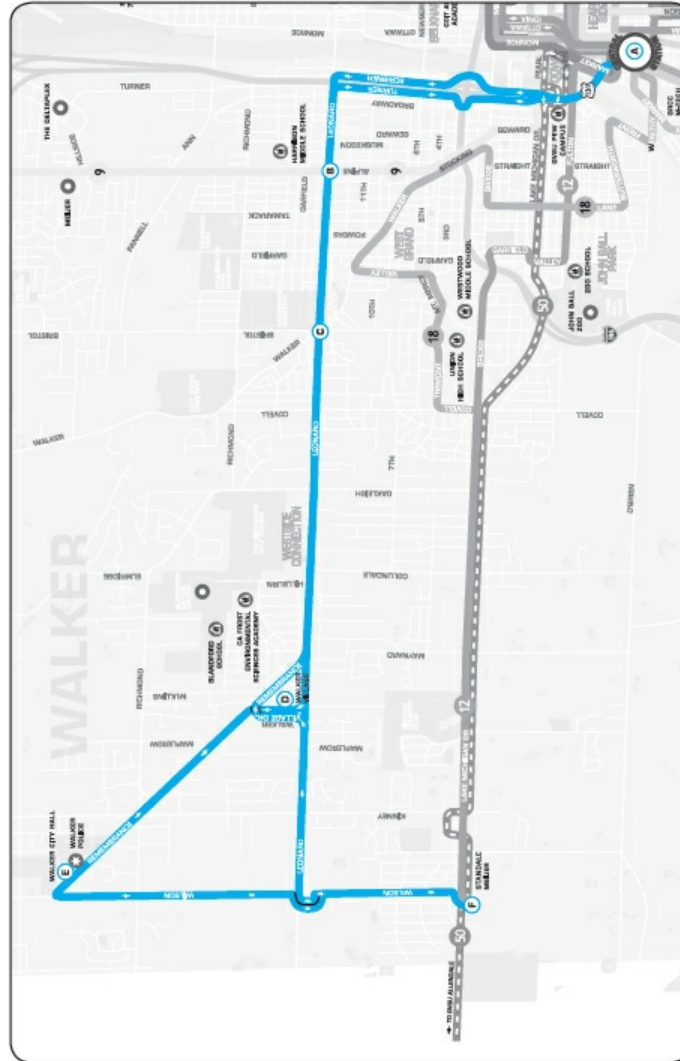

7 - West Leonard

**Schedule for : 7 - West Leonard**

**Direction: Eastbound**

**Day of Week: Weekdays**

Standale Meijer	Leonard & Walker Village	Leonard & Walker	Leonard & Alpine	Central Station
5:09 AM	5:15 AM	5:20 AM	5:24 AM	5:35 AM
5:39 AM	5:45 AM	5:50 AM	5:54 AM	6:05 AM
--	--	--	--	6:20 AM
6:06 AM	6:13 AM	6:20 AM	6:24 AM	6:35 AM
6:21 AM	6:28 AM	6:35 AM	6:39 AM	6:50 AM
6:36 AM	6:43 AM	6:50 AM	6:54 AM	7:05 AM
6:51 AM	6:58 AM	7:05 AM	7:09 AM	7:20 AM
7:06 AM	7:13 AM	7:20 AM	7:24 AM	7:35 AM
7:21 AM	7:28 AM	7:35 AM	7:39 AM	7:50 AM
7:36 AM	7:43 AM	7:50 AM	7:54 AM	8:05 AM
7:51 AM	7:58 AM	8:05 AM	8:09 AM	8:20 AM
8:06 AM	8:13 AM	8:20 AM	8:24 AM	8:35 AM
8:21 AM	8:28 AM	8:35 AM	8:39 AM	8:50 AM
8:36 AM	8:43 AM	8:50 AM	8:54 AM	9:05 AM
9:06 AM	9:13 AM	9:20 AM	9:24 AM	9:35 AM
9:36 AM	9:43 AM	9:50 AM	9:54 AM	10:05 AM
10:06 AM	10:13 AM	10:20 AM	10:24 AM	10:35 AM
10:36 AM	10:43 AM	10:50 AM	10:54 AM	11:05 AM
11:06 AM	11:13 AM	11:20 AM	11:24 AM	11:35 AM
11:36 AM	11:43 AM	11:50 AM	11:54 AM	12:05 PM
12:06 PM	12:13 PM	12:20 PM	12:24 PM	12:35 PM
12:36 PM	12:43 PM	12:50 PM	12:54 PM	1:05 PM
1:06 PM	1:13 PM	1:20 PM	1:24 PM	1:35 PM
1:36 PM	1:43 PM	1:50 PM	1:54 PM	2:05 PM
2:06 PM	2:13 PM	2:20 PM	2:24 PM	2:35 PM
2:36 PM	2:43 PM	2:50 PM	2:54 PM	3:05 PM
--	--	--	--	3:20 PM
3:06 PM	3:13 PM	3:20 PM	3:24 PM	3:35 PM
--	--	--	--	3:50 PM
3:36 PM	3:43 PM	3:50 PM	3:54 PM	4:05 PM
3:51 PM	3:58 PM	4:05 PM	4:09 PM	4:20 PM
4:06 PM	4:13 PM	4:20 PM	4:24 PM	4:35 PM
4:21 PM	4:28 PM	4:35 PM	4:39 PM	4:50 PM
4:36 PM	4:43 PM	4:50 PM	4:54 PM	5:05 PM
4:51 PM	4:58 PM	5:05 PM	5:09 PM	5:20 PM
5:06 PM	5:13 PM	5:20 PM	5:24 PM	5:35 PM
5:21 PM	5:28 PM	5:35 PM	5:39 PM	5:50 PM
5:39 PM	5:46 PM	5:53 PM	5:57 PM	6:08 PM
6:06 PM	6:13 PM	6:20 PM	6:24 PM	6:35 PM
6:39 PM	6:46 PM	6:53 PM	6:57 PM	7:08 PM
7:39 PM	7:46 PM	7:53 PM	7:57 PM	8:08 PM
8:39 PM	8:46 PM	8:53 PM	8:57 PM	9:08 PM
9:39 PM	9:46 PM	9:53 PM	9:57 PM	10:08 PM
10:39 PM	10:46 PM	10:53 PM	10:57 PM	11:08 PM