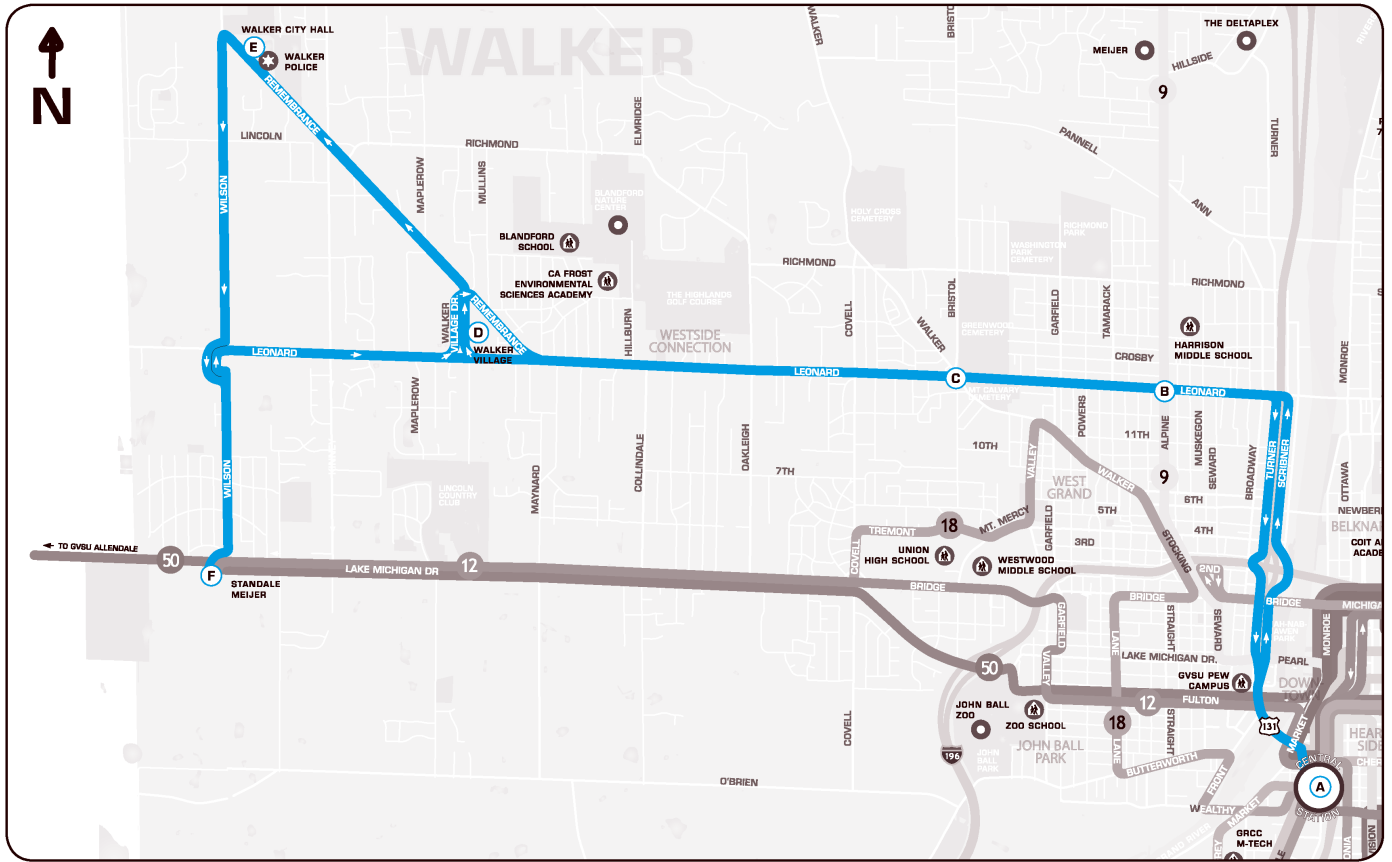

7 - West Leonard