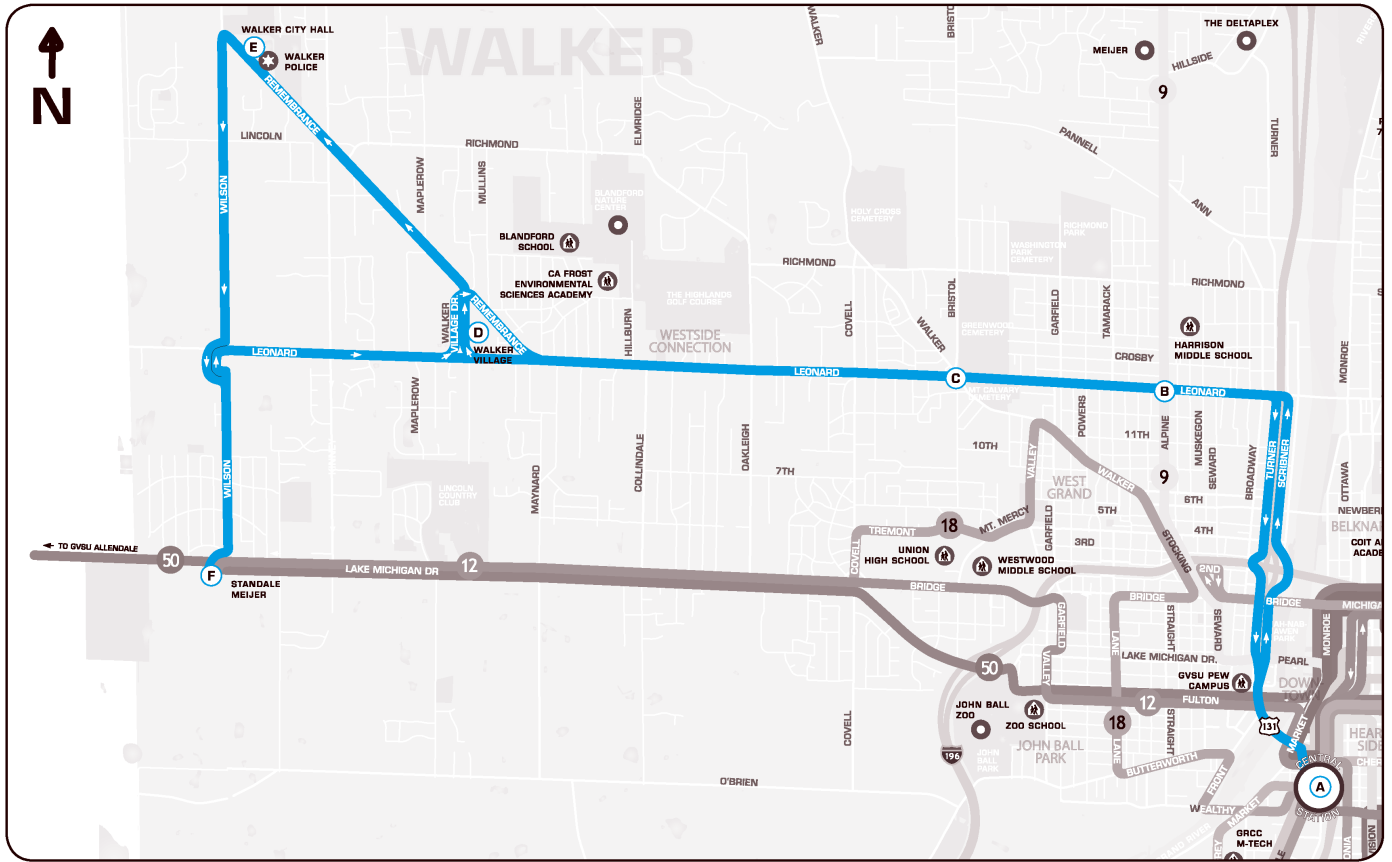

7 - West Leonard

**Schedule for : 7 - West Leonard**

**Direction: Eastbound**

**Day of Week: Weekdays**

Standale Meijer	Leonard @ Walker Village	Leonard @ Walker	Leonard @ Alpine	Central Station
5:10 AM	5:16 AM	5:21 AM	5:24 AM	5:35 AM
5:40 AM	5:46 AM	5:51 AM	5:54 AM	6:05 AM
6:07 AM	6:13 AM	6:19 AM	6:22 AM	6:35 AM
6:39 AM	6:45 AM	6:51 AM	6:54 AM	7:05 AM
7:06 AM	7:13 AM	7:19 AM	7:22 AM	7:35 AM
7:38 AM	7:45 AM	7:51 AM	7:54 AM	8:05 AM
8:07 AM	8:14 AM	8:20 AM	8:24 AM	8:35 AM
8:38 AM	8:45 AM	8:51 AM	8:55 AM	9:05 AM
9:08 AM	9:15 AM	9:21 AM	9:25 AM	9:35 AM
9:37 AM	9:44 AM	9:50 AM	9:54 AM	10:05 AM
10:07 AM	10:14 AM	10:20 AM	10:24 AM	10:35 AM
10:37 AM	10:44 AM	10:50 AM	10:54 AM	11:05 AM
11:07 AM	11:14 AM	11:20 AM	11:24 AM	11:35 AM
11:37 AM	11:44 AM	11:50 AM	11:54 AM	12:05 PM
12:07 PM	12:14 PM	12:20 PM	12:24 PM	12:35 PM
12:37 PM	12:44 PM	12:50 PM	12:54 PM	1:05 PM
1:07 PM	1:14 PM	1:20 PM	1:24 PM	1:35 PM
1:37 PM	1:44 PM	1:50 PM	1:54 PM	2:05 PM
2:07 PM	2:14 PM	2:20 PM	2:24 PM	2:35 PM
2:37 PM	2:44 PM	2:50 PM	2:54 PM	3:05 PM
3:07 PM	3:14 PM	3:20 PM	3:24 PM	3:35 PM
3:37 PM	3:44 PM	3:50 PM	3:54 PM	4:05 PM
4:07 PM	4:14 PM	4:20 PM	4:24 PM	4:35 PM
4:37 PM	4:44 PM	4:50 PM	4:54 PM	5:05 PM
5:07 PM	5:14 PM	5:20 PM	5:24 PM	5:35 PM
5:38 PM	5:45 PM	5:51 PM	5:54 PM	6:05 PM
6:08 PM	6:15 PM	6:21 PM	6:24 PM	6:35 PM
6:38 PM	6:45 PM	6:51 PM	6:54 PM	7:05 PM
7:38 PM	7:45 PM	7:51 PM	7:54 PM	8:05 PM
8:38 PM	8:45 PM	8:51 PM	8:54 PM	9:05 PM
9:38 PM	9:45 PM	9:51 PM	9:54 PM	10:05 PM