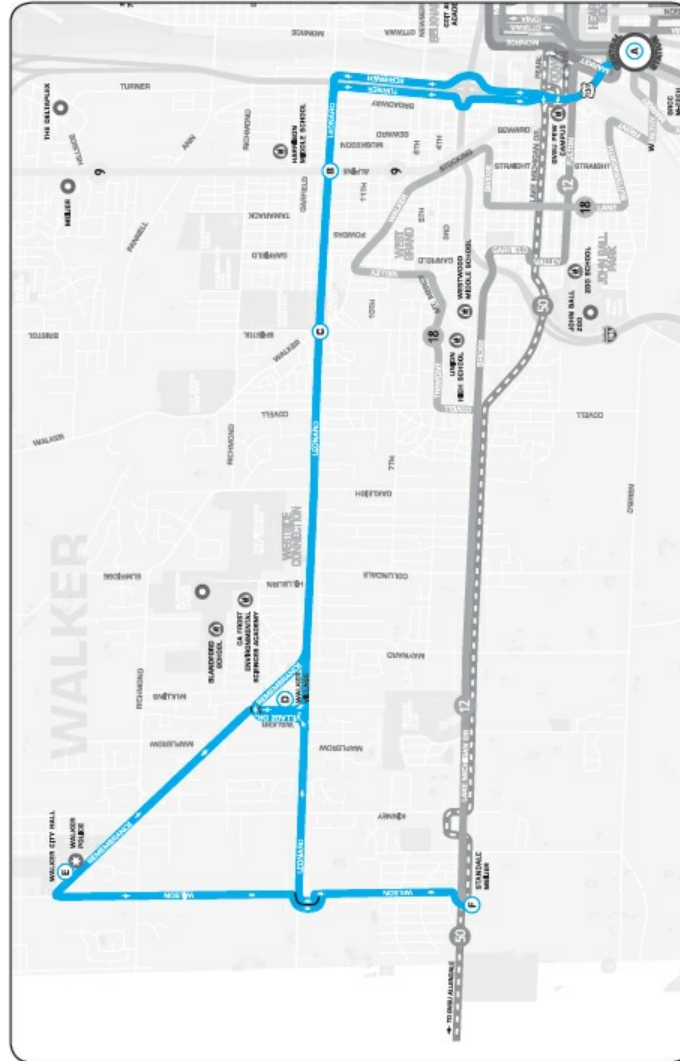

7 - West Leonard

Schedule for : 7 - West Leonard

Direction: Eastbound

Day of Week: Weekdays

Standale Meijer	Leonard & Walker Village	Leonard & Walker	Leonard & Alpine	Central Station
5:09 AM	5:15 AM	5:20 AM	5:24 AM	5:35 AM
5:39 AM	5:45 AM	5:50 AM	5:54 AM	6:05 AM
--	--	--	--	6:20 AM
6:06 AM	6:13 AM	6:20 AM	6:24 AM	6:35 AM
6:21 AM	6:28 AM	6:35 AM	6:39 AM	6:50 AM
6:36 AM	6:43 AM	6:50 AM	6:54 AM	7:05 AM
6:51 AM	6:58 AM	7:05 AM	7:09 AM	7:20 AM
7:06 AM	7:13 AM	7:20 AM	7:24 AM	7:35 AM
7:21 AM	7:28 AM	7:35 AM	7:39 AM	7:50 AM
7:36 AM	7:43 AM	7:50 AM	7:54 AM	8:05 AM
7:51 AM	7:58 AM	8:05 AM	8:09 AM	8:20 AM
8:06 AM	8:13 AM	8:20 AM	8:24 AM	8:35 AM
8:21 AM	8:28 AM	8:35 AM	8:39 AM	8:50 AM
8:36 AM	8:43 AM	8:50 AM	8:54 AM	9:05 AM
9:06 AM	9:13 AM	9:20 AM	9:24 AM	9:35 AM
9:36 AM	9:43 AM	9:50 AM	9:54 AM	10:05 AM
10:06 AM	10:13 AM	10:20 AM	10:24 AM	10:35 AM
10:36 AM	10:43 AM	10:50 AM	10:54 AM	11:05 AM
11:06 AM	11:13 AM	11:20 AM	11:24 AM	11:35 AM
11:36 AM	11:43 AM	11:50 AM	11:54 AM	12:05 PM
12:06 PM	12:13 PM	12:20 PM	12:24 PM	12:35 PM
12:36 PM	12:43 PM	12:50 PM	12:54 PM	1:05 PM
1:06 PM	1:13 PM	1:20 PM	1:24 PM	1:35 PM
1:36 PM	1:43 PM	1:50 PM	1:54 PM	2:05 PM
2:06 PM	2:13 PM	2:20 PM	2:24 PM	2:35 PM
2:36 PM	2:43 PM	2:50 PM	2:54 PM	3:05 PM
--	--	--	--	3:20 PM
3:06 PM	3:13 PM	3:20 PM	3:24 PM	3:35 PM
--	--	--	--	3:50 PM
3:36 PM	3:43 PM	3:50 PM	3:54 PM	4:05 PM
3:51 PM	3:58 PM	4:05 PM	4:09 PM	4:20 PM
4:06 PM	4:13 PM	4:20 PM	4:24 PM	4:35 PM
4:21 PM	4:28 PM	4:35 PM	4:39 PM	4:50 PM
4:36 PM	4:43 PM	4:50 PM	4:54 PM	5:05 PM
4:51 PM	4:58 PM	5:05 PM	5:09 PM	5:20 PM
5:06 PM	5:13 PM	5:20 PM	5:24 PM	5:35 PM
5:21 PM	5:28 PM	5:35 PM	5:39 PM	5:50 PM
5:39 PM	5:46 PM	5:53 PM	5:57 PM	6:08 PM
6:06 PM	6:13 PM	6:20 PM	6:24 PM	6:35 PM
6:39 PM	6:46 PM	6:53 PM	6:57 PM	7:08 PM
7:39 PM	7:46 PM	7:53 PM	7:57 PM	8:08 PM
8:39 PM	8:46 PM	8:53 PM	8:57 PM	9:08 PM
9:39 PM	9:46 PM	9:53 PM	9:57 PM	10:08 PM
10:39 PM	10:46 PM	10:53 PM	10:57 PM	11:08 PM