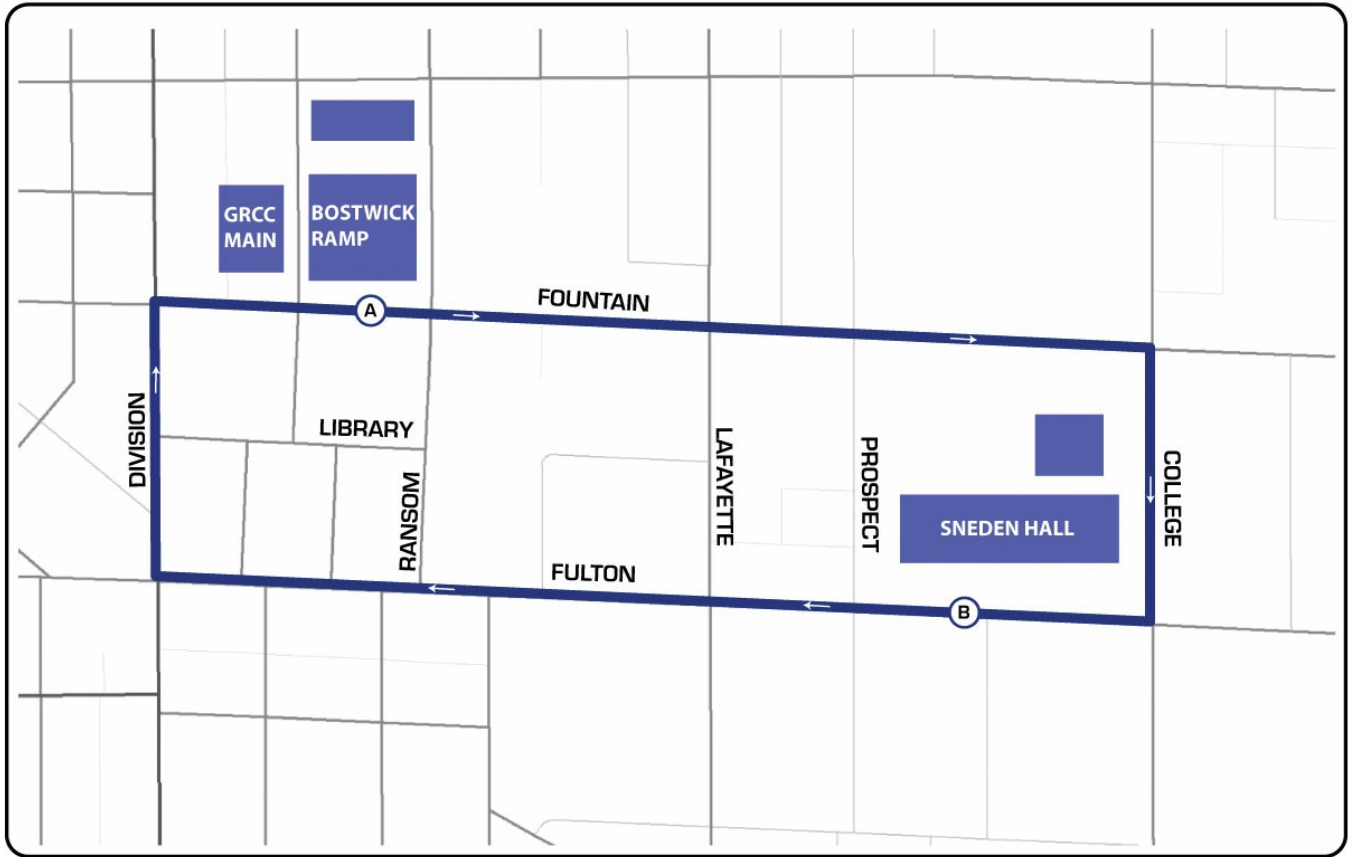

60 - GRCC

Schedule for : 60 - GRCC

Direction: Eastbound

Day of Week: Weekdays

GRCC Fountain	GRCC Fulton
7:00 AM	7:05 AM
7:12 AM	7:17 AM
7:24 AM	7:29 AM
7:36 AM	7:41 AM
7:48 AM	7:53 AM
8:00 AM	8:05 AM
8:12 AM	8:17 AM
8:24 AM	8:29 AM
8:36 AM	8:41 AM
8:48 AM	8:53 AM
9:00 AM	9:05 AM
9:06 AM	9:11 AM
9:12 AM	9:17 AM
9:18 AM	9:23 AM
9:24 AM	9:29 AM
9:30 AM	9:35 AM
9:36 AM	9:41 AM
9:42 AM	9:47 AM
9:48 AM	9:53 AM
9:54 AM	9:59 AM
10:00 AM	10:05 AM
10:06 AM	10:11 AM
10:12 AM	10:17 AM
10:18 AM	10:23 AM
10:24 AM	10:29 AM
10:30 AM	10:35 AM
10:36 AM	10:41 AM
10:42 AM	10:47 AM
10:48 AM	10:53 AM
10:54 AM	10:59 AM
11:00 AM	11:05 AM
11:06 AM	11:11 AM
11:12 AM	11:17 AM
11:18 AM	11:23 AM
11:24 AM	11:29 AM
11:30 AM	11:35 AM
11:36 AM	11:41 AM
11:42 AM	11:47 AM
11:48 AM	11:53 AM
11:54 AM	11:59 AM
12:00 PM	12:05 PM
12:06 PM	12:11 PM
12:12 PM	12:17 PM
12:18 PM	12:23 PM
12:24 PM	12:29 PM
12:30 PM	12:35 PM
12:36 PM	12:41 PM
12:42 PM	12:47 PM
12:48 PM	12:53 PM
12:54 PM	12:59 PM
1:00 PM	1:05 PM
1:06 PM	1:11 PM
1:12 PM	1:17 PM
1:18 PM	1:23 PM
1:24 PM	1:29 PM
1:30 PM	1:35 PM
1:36 PM	1:41 PM
1:42 PM	1:47 PM
1:48 PM	1:53 PM
1:54 PM	1:59 PM
2:00 PM	2:05 PM
2:06 PM	2:11 PM
2:12 PM	2:17 PM
2:24 PM	2:29 PM
2:36 PM	2:41 PM
2:48 PM	2:53 PM
3:00 PM	3:05 PM

Schedule for : 60 - GRCC

Direction: Eastbound

Day of Week: Weekdays

GRCC Fountain	GRCC Fulton
3:12 PM	3:17 PM
3:24 PM	3:29 PM
3:36 PM	3:41 PM
3:48 PM	3:53 PM
4:00 PM	4:05 PM
4:12 PM	4:17 PM
4:24 PM	4:29 PM
4:36 PM	4:41 PM
4:48 PM	4:53 PM
5:00 PM	5:05 PM
5:12 PM	5:17 PM
5:24 PM	5:29 PM
5:36 PM	5:41 PM
5:48 PM	5:53 PM
6:00 PM	6:05 PM
6:12 PM	6:17 PM
6:24 PM	6:29 PM
6:36 PM	6:41 PM