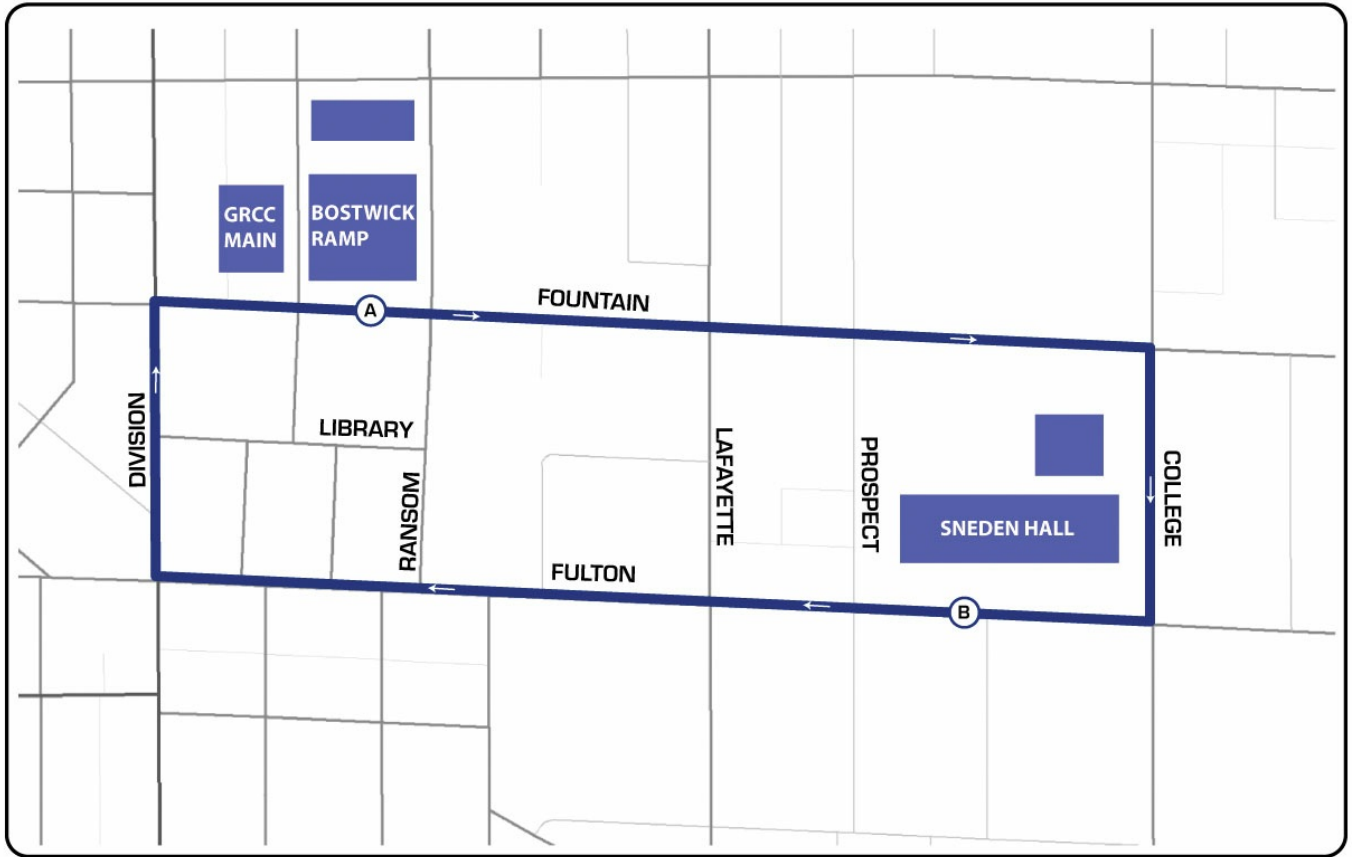

60 - GRCC

Schedule for : 60 - GRCC

Direction: Eastbound

Day of Week: Weekdays

GRCC Fountain	GRCC Fulton
7:00 AM	7:05 AM
7:12 AM	7:17 AM
7:24 AM	7:29 AM
7:36 AM	7:41 AM
7:48 AM	7:53 AM
8:00 AM	8:05 AM
8:12 AM	8:17 AM
8:24 AM	8:29 AM
8:36 AM	8:41 AM
8:48 AM	8:53 AM
9:00 AM	9:05 AM
9:06 AM	9:11 AM
9:12 AM	9:17 AM
9:18 AM	9:23 AM
9:24 AM	9:29 AM
9:30 AM	9:35 AM
9:36 AM	9:41 AM
9:42 AM	9:47 AM
9:48 AM	9:53 AM
9:54 AM	9:59 AM
10:00 AM	10:05 AM
10:06 AM	10:11 AM
10:12 AM	10:17 AM
10:18 AM	10:23 AM
10:24 AM	10:29 AM
10:30 AM	10:35 AM
10:36 AM	10:41 AM
10:42 AM	10:47 AM
10:48 AM	10:53 AM
10:54 AM	10:59 AM
11:00 AM	11:05 AM
11:06 AM	11:11 AM
11:12 AM	11:17 AM
11:18 AM	11:23 AM
11:24 AM	11:29 AM
11:30 AM	11:35 AM
11:36 AM	11:41 AM
11:42 AM	11:47 AM
11:48 AM	11:53 AM
11:54 AM	11:59 AM
12:00 PM	12:05 PM
12:06 PM	12:11 PM
12:12 PM	12:17 PM
12:18 PM	12:23 PM
12:24 PM	12:29 PM
12:30 PM	12:35 PM
12:36 PM	12:41 PM
12:42 PM	12:47 PM
12:48 PM	12:53 PM
12:54 PM	12:59 PM
1:00 PM	1:05 PM
1:06 PM	1:11 PM
1:12 PM	1:17 PM
1:18 PM	1:23 PM
1:24 PM	1:29 PM
1:30 PM	1:35 PM
1:36 PM	1:41 PM
1:42 PM	1:47 PM
1:48 PM	1:53 PM
1:54 PM	1:59 PM
2:00 PM	2:05 PM
2:06 PM	2:11 PM
2:12 PM	2:17 PM
2:24 PM	2:29 PM
2:36 PM	2:41 PM
2:48 PM	2:53 PM
3:00 PM	3:05 PM

Schedule for : 60 - GRCC

Direction: Eastbound

Day of Week: Weekdays

GRCC Fountain	GRCC Fulton
3:12 PM	3:17 PM
3:24 PM	3:29 PM
3:36 PM	3:41 PM
3:48 PM	3:53 PM
4:00 PM	4:05 PM
4:12 PM	4:17 PM
4:24 PM	4:29 PM
4:36 PM	4:41 PM
4:48 PM	4:53 PM
5:00 PM	5:05 PM
5:12 PM	5:17 PM
5:24 PM	5:29 PM
5:36 PM	5:41 PM
5:48 PM	5:53 PM
6:00 PM	6:05 PM
6:12 PM	6:17 PM
6:24 PM	6:29 PM
6:36 PM	6:41 PM

**Schedule for : 60 - GRCC**

**Direction: Westbound**

**Day of Week: Weekdays**

GRCC Fulton	GRCC Fountain
3:30 PM	3:35 PM
3:42 PM	3:47 PM
3:54 PM	3:59 PM
4:06 PM	4:11 PM
4:18 PM	4:23 PM
4:30 PM	4:35 PM
4:42 PM	4:47 PM
4:54 PM	4:59 PM
5:06 PM	5:11 PM
5:18 PM	5:23 PM
5:30 PM	5:35 PM
5:42 PM	5:47 PM
5:54 PM	5:59 PM
6:06 PM	6:11 PM
6:18 PM	6:23 PM
6:30 PM	6:35 PM