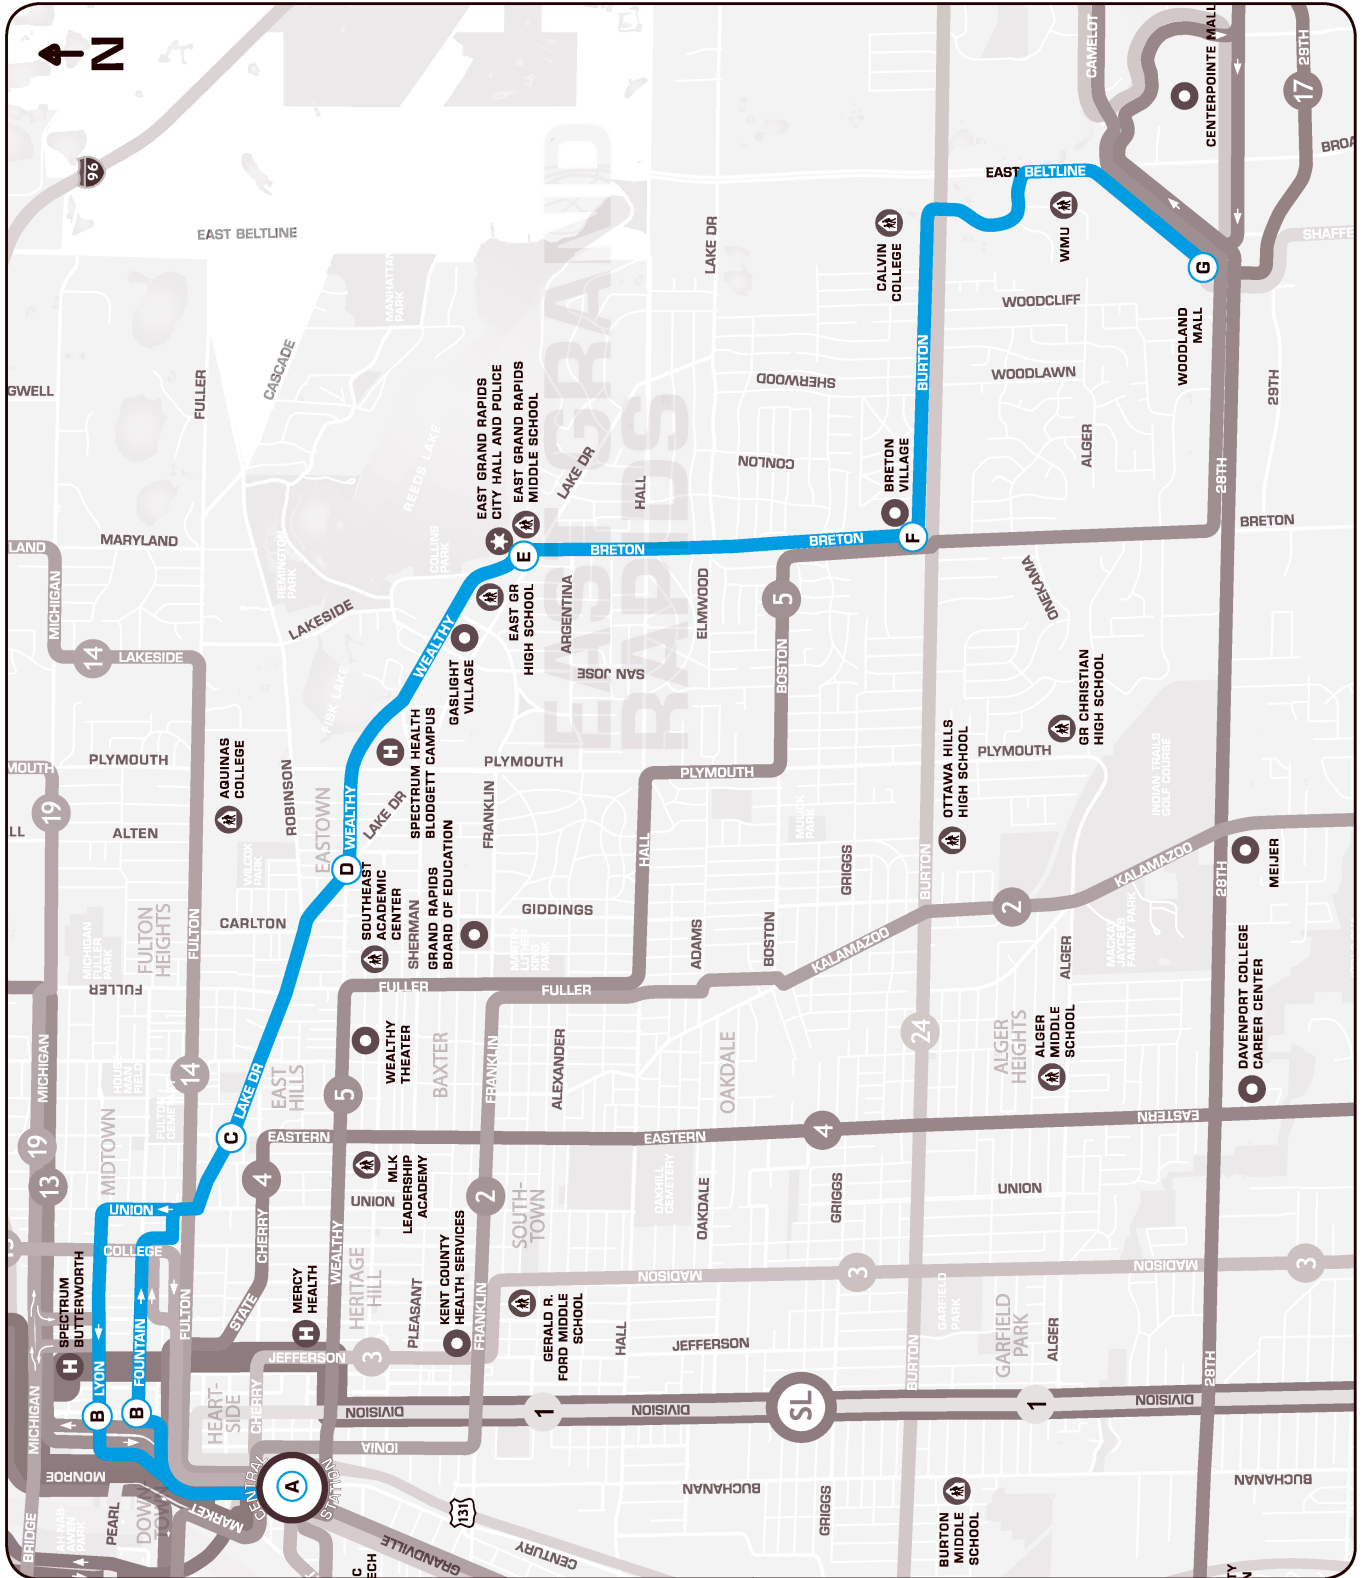

6 - Eastown/Woodland