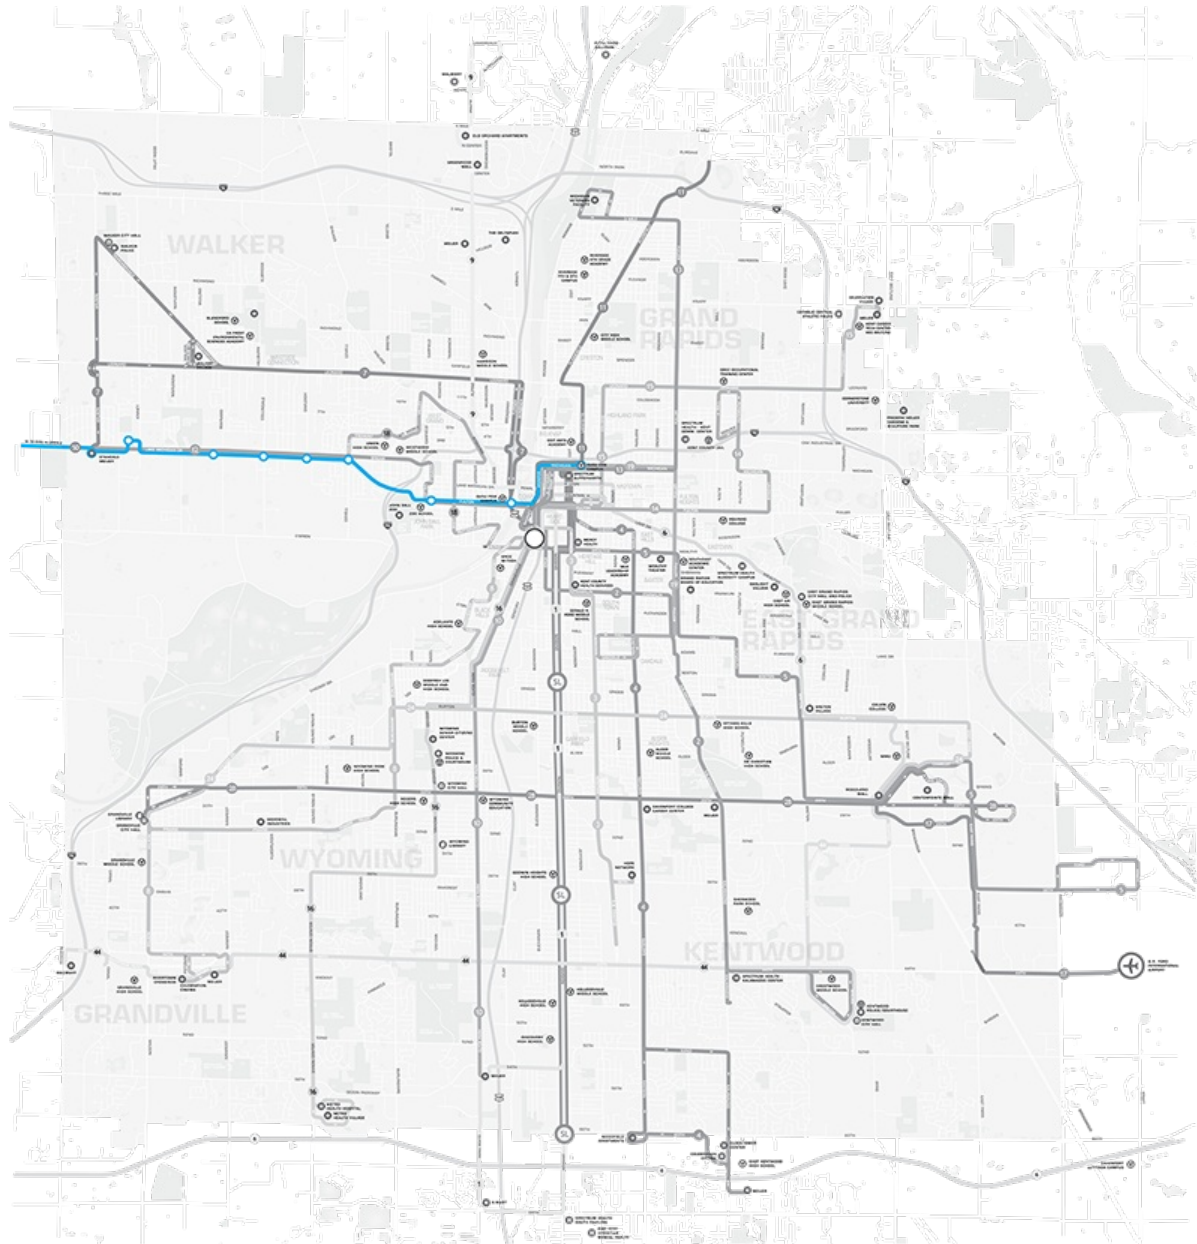

50 - GVSU Connector

Schedule for : 50 - GVSU Connector

Direction: **Eastbound**

Day of Week: **Weekdays**

Kirkhof Center	Walker Fire Station	Lake Michigan & Collingdale	Lake Michigan & Covell	Fulton & Garfield	Pew Campus	Cook DeVos Health Sciences
6:13 AM	6:27 AM	6:30 AM	6:32 AM	6:35 AM	6:41 AM	6:50 AM
6:43 AM	6:57 AM	7:00 AM	7:02 AM	7:05 AM	7:11 AM	7:20 AM
6:55 AM	7:09 AM	7:12 AM	7:14 AM	7:17 AM	7:23 AM	7:32 AM
7:07 AM	7:21 AM	7:24 AM	7:26 AM	7:29 AM	7:35 AM	7:44 AM
7:19 AM	7:33 AM	7:36 AM	7:38 AM	7:41 AM	7:47 AM	7:56 AM
7:31 AM	7:45 AM	7:48 AM	7:50 AM	7:53 AM	7:59 AM	8:08 AM
7:37 AM	7:51 AM	7:54 AM	7:56 AM	7:59 AM	8:05 AM	8:14 AM
7:43 AM	7:57 AM	8:00 AM	8:02 AM	8:05 AM	8:11 AM	8:20 AM
7:49 AM	8:03 AM	8:06 AM	8:08 AM	8:11 AM	8:17 AM	8:26 AM
7:55 AM	8:09 AM	8:12 AM	8:14 AM	8:17 AM	8:23 AM	8:32 AM
8:01 AM	8:15 AM	8:18 AM	8:20 AM	8:23 AM	8:29 AM	8:38 AM
8:07 AM	8:21 AM	8:24 AM	8:26 AM	8:29 AM	8:35 AM	8:44 AM
8:13 AM	8:27 AM	8:30 AM	8:32 AM	8:35 AM	8:41 AM	8:50 AM
8:19 AM	8:33 AM	8:36 AM	8:38 AM	8:41 AM	8:47 AM	8:56 AM
8:25 AM	8:39 AM	8:42 AM	8:44 AM	8:47 AM	8:53 AM	9:02 AM
8:31 AM	8:45 AM	8:48 AM	8:50 AM	8:53 AM	8:59 AM	9:08 AM
8:37 AM	8:51 AM	8:54 AM	8:56 AM	8:59 AM	9:05 AM	9:14 AM
8:43 AM	8:57 AM	9:00 AM	9:02 AM	9:05 AM	9:11 AM	9:20 AM
8:49 AM	9:03 AM	9:06 AM	9:08 AM	9:11 AM	9:17 AM	9:26 AM
8:55 AM	9:09 AM	9:12 AM	9:14 AM	9:17 AM	9:23 AM	9:32 AM
9:01 AM	9:15 AM	9:18 AM	9:20 AM	9:23 AM	9:29 AM	9:38 AM
9:07 AM	9:21 AM	9:24 AM	9:26 AM	9:29 AM	9:35 AM	9:44 AM
9:13 AM	9:27 AM	9:30 AM	9:32 AM	9:35 AM	9:41 AM	9:50 AM
9:19 AM	9:33 AM	9:36 AM	9:38 AM	9:41 AM	9:47 AM	9:56 AM
9:25 AM	9:39 AM	9:42 AM	9:44 AM	9:47 AM	9:53 AM	10:02 AM
9:31 AM	9:45 AM	9:48 AM	9:50 AM	9:53 AM	9:59 AM	10:08 AM
9:37 AM	9:51 AM	9:54 AM	9:56 AM	9:59 AM	10:05 AM	10:14 AM
9:43 AM	9:57 AM	10:00 AM	10:02 AM	10:05 AM	10:11 AM	10:20 AM
9:49 AM	10:03 AM	10:06 AM	10:08 AM	10:11 AM	10:17 AM	10:26 AM
9:55 AM	10:09 AM	10:12 AM	10:14 AM	10:17 AM	10:23 AM	10:32 AM
10:01 AM	10:15 AM	10:18 AM	10:20 AM	10:23 AM	10:29 AM	10:38 AM
10:07 AM	10:21 AM	10:24 AM	10:26 AM	10:29 AM	10:35 AM	10:44 AM
10:13 AM	10:27 AM	10:30 AM	10:32 AM	10:35 AM	10:41 AM	10:50 AM
10:19 AM	10:33 AM	10:36 AM	10:38 AM	10:41 AM	10:47 AM	10:56 AM
10:25 AM	10:39 AM	10:42 AM	10:44 AM	10:47 AM	10:53 AM	11:02 AM
10:31 AM	10:45 AM	10:48 AM	10:50 AM	10:53 AM	10:59 AM	11:08 AM
10:37 AM	10:51 AM	10:54 AM	10:56 AM	10:59 AM	11:05 AM	11:14 AM
10:43 AM	10:57 AM	11:00 AM	11:02 AM	11:05 AM	11:11 AM	11:20 AM
10:49 AM	11:03 AM	11:06 AM	11:08 AM	11:11 AM	11:17 AM	11:26 AM
10:55 AM	11:09 AM	11:12 AM	11:14 AM	11:17 AM	11:23 AM	11:32 AM
11:01 AM	11:15 AM	11:18 AM	11:20 AM	11:23 AM	11:29 AM	11:38 AM
11:07 AM	11:21 AM	11:24 AM	11:26 AM	11:29 AM	11:35 AM	11:44 AM
11:13 AM	11:27 AM	11:30 AM	11:32 AM	11:35 AM	11:41 AM	11:50 AM
11:19 AM	11:33 AM	11:36 AM	11:38 AM	11:41 AM	11:47 AM	11:56 AM
11:25 AM	11:39 AM	11:42 AM	11:44 AM	11:47 AM	11:53 AM	12:02 PM
11:31 AM	11:45 AM	11:48 AM	11:50 AM	11:53 AM	11:59 AM	12:08 PM
11:37 AM	11:51 AM	11:54 AM	11:56 AM	11:59 AM	12:05 PM	12:14 PM
11:43 AM	11:57 AM	12:00 PM	12:02 PM	12:05 PM	12:11 PM	12:20 PM
11:49 AM	12:03 PM	12:06 PM	12:08 PM	12:11 PM	12:17 PM	12:26 PM
11:55 AM	12:09 PM	12:12 PM	12:14 PM	12:17 PM	12:23 PM	12:32 PM
12:01 PM	12:15 PM	12:18 PM	12:20 PM	12:23 PM	12:29 PM	12:38 PM
12:07 PM	12:21 PM	12:24 PM	12:26 PM	12:29 PM	12:35 PM	12:44 PM
12:13 PM	12:27 PM	12:30 PM	12:32 PM	12:35 PM	12:41 PM	12:50 PM
12:19 PM	12:33 PM	12:36 PM	12:38 PM	12:41 PM	12:47 PM	12:56 PM
12:25 PM	12:39 PM	12:42 PM	12:44 PM	12:47 PM	12:53 PM	1:02 PM
12:31 PM	12:45 PM	12:48 PM	12:50 PM	12:53 PM	12:59 PM	1:08 PM
12:37 PM	12:51 PM	12:54 PM	12:56 PM	12:59 PM	1:05 PM	1:14 PM
12:43 PM	12:57 PM	1:00 PM	1:02 PM	1:05 PM	1:11 PM	1:20 PM
12:49 PM	1:03 PM	1:06 PM	1:08 PM	1:11 PM	1:17 PM	1:26 PM
12:55 PM	1:09 PM	1:12 PM	1:14 PM	1:17 PM	1:23 PM	1:32 PM
1:01 PM	1:15 PM	1:18 PM	1:20 PM	1:23 PM	1:29 PM	1:38 PM
1:07 PM	1:21 PM	1:24 PM	1:26 PM	1:29 PM	1:35 PM	1:44 PM
1:13 PM	1:27 PM	1:30 PM	1:32 PM	1:35 PM	1:41 PM	1:50 PM
1:19 PM	1:33 PM	1:36 PM	1:38 PM	1:41 PM	1:47 PM	1:56 PM
1:25 PM	1:39 PM	1:42 PM	1:44 PM	1:47 PM	1:53 PM	2:02 PM
1:31 PM	1:45 PM	1:48 PM	1:50 PM	1:53 PM	1:59 PM	2:08 PM
1:37 PM	1:51 PM	1:54 PM	1:56 PM	1:59 PM	2:05 PM	2:14 PM