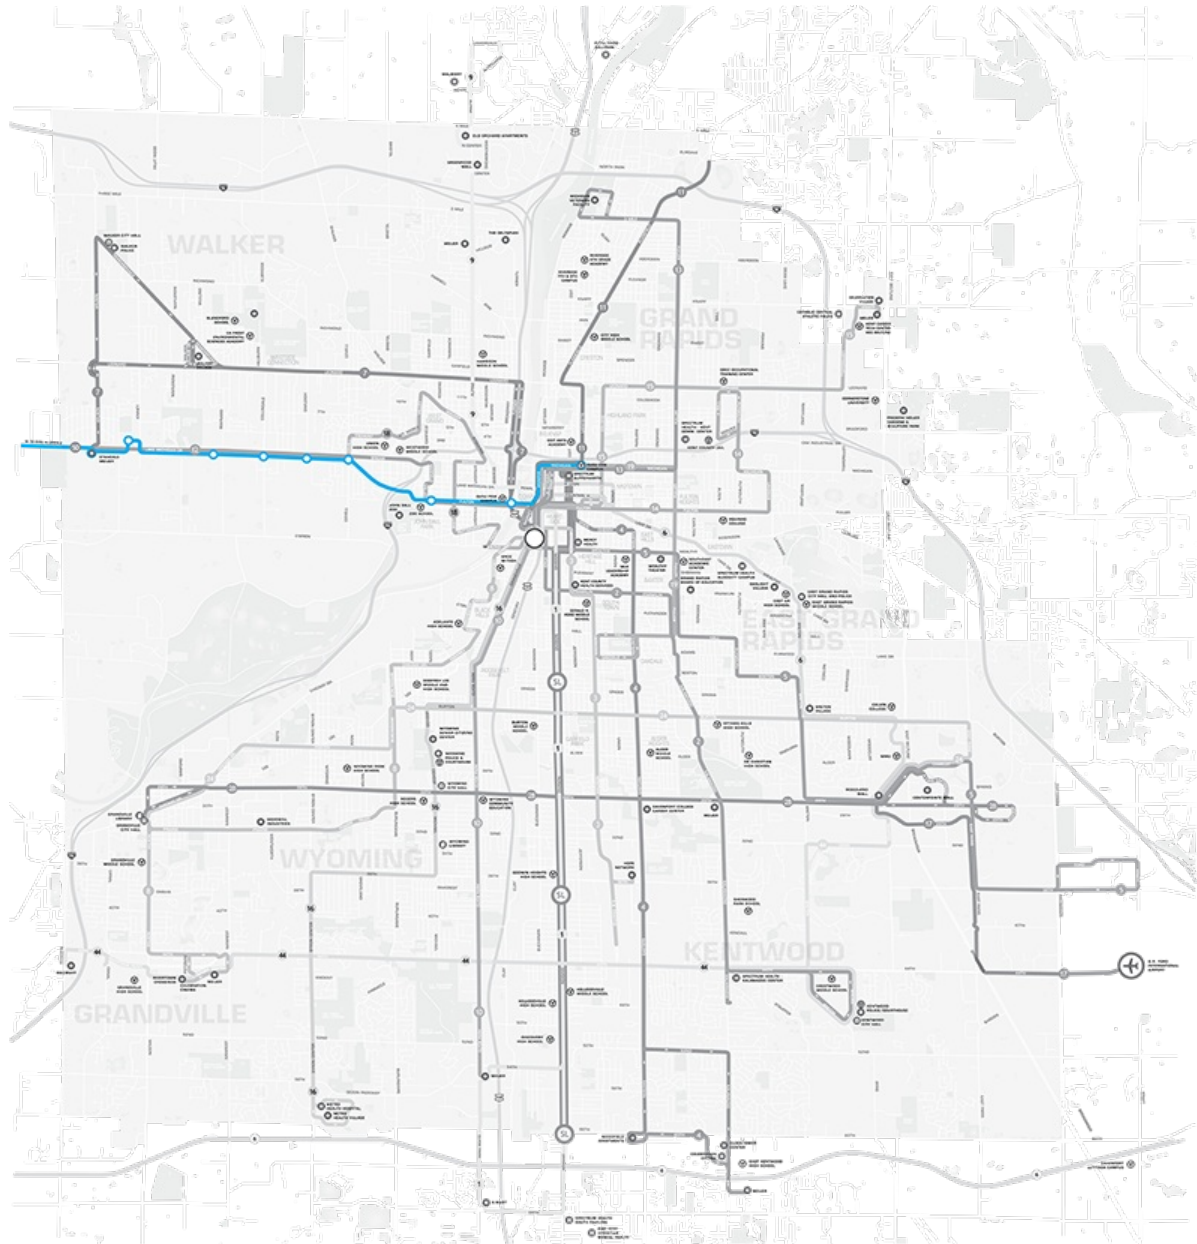

**50 - GVSU Connector**

**Schedule for : 50 - GVSU Connector**

**Direction: Eastbound**

**Day of Week: Weekdays**

Kirkhof Center	Walker Fire Station	Lake Michigan & Collingdale	Lake Michigan & Covell	Fulton & Garfield	Pew Campus	Cook DeVos Health Sciences	Pew Campus
6:20 AM	6:34 AM	6:37 AM	6:39 AM	6:42 AM	6:48 AM	6:55 AM	7:03 AM
6:41 AM	6:55 AM	6:58 AM	7:00 AM	7:03 AM	7:09 AM	7:16 AM	7:24 AM
7:02 AM	7:16 AM	7:19 AM	7:21 AM	7:24 AM	7:30 AM	7:37 AM	7:45 AM
7:23 AM	7:37 AM	7:40 AM	7:42 AM	7:45 AM	7:51 AM	7:58 AM	8:06 AM
7:44 AM	7:58 AM	8:01 AM	8:03 AM	8:06 AM	8:12 AM	8:19 AM	8:27 AM
8:05 AM	8:19 AM	8:22 AM	8:24 AM	8:27 AM	8:33 AM	8:40 AM	8:48 AM
8:26 AM	8:40 AM	8:43 AM	8:45 AM	8:48 AM	8:54 AM	9:01 AM	9:09 AM
8:47 AM	9:01 AM	9:04 AM	9:06 AM	9:09 AM	9:15 AM	9:22 AM	9:30 AM
9:08 AM	9:22 AM	9:25 AM	9:27 AM	9:30 AM	9:36 AM	9:43 AM	9:51 AM
9:29 AM	9:43 AM	9:46 AM	9:48 AM	9:51 AM	9:57 AM	10:04 AM	10:12 AM
9:50 AM	10:04 AM	10:07 AM	10:09 AM	10:12 AM	10:18 AM	10:25 AM	10:33 AM
10:11 AM	10:25 AM	10:28 AM	10:30 AM	10:33 AM	10:39 AM	10:46 AM	10:54 AM
10:32 AM	10:46 AM	10:49 AM	10:51 AM	10:54 AM	11:00 AM	11:07 AM	11:15 AM
10:53 AM	11:07 AM	11:10 AM	11:12 AM	11:15 AM	11:21 AM	11:28 AM	11:36 AM
11:14 AM	11:28 AM	11:31 AM	11:33 AM	11:36 AM	11:42 AM	11:49 AM	11:57 AM
11:35 AM	11:49 AM	11:52 AM	11:54 AM	11:57 AM	12:03 PM	12:10 PM	12:18 PM
11:56 AM	12:10 PM	12:13 PM	12:15 PM	12:18 PM	12:24 PM	12:31 PM	12:39 PM
12:17 PM	12:31 PM	12:34 PM	12:36 PM	12:39 PM	12:45 PM	12:52 PM	1:00 PM
12:38 PM	12:52 PM	12:55 PM	12:57 PM	1:00 PM	1:06 PM	1:13 PM	1:21 PM
12:59 PM	1:13 PM	1:16 PM	1:18 PM	1:21 PM	1:27 PM	1:34 PM	1:42 PM
1:20 PM	1:34 PM	1:37 PM	1:39 PM	1:42 PM	1:48 PM	1:55 PM	2:03 PM
1:41 PM	1:55 PM	1:58 PM	2:00 PM	2:03 PM	2:09 PM	2:16 PM	2:24 PM
2:02 PM	2:16 PM	2:19 PM	2:21 PM	2:24 PM	2:30 PM	2:37 PM	2:45 PM
2:23 PM	2:37 PM	2:40 PM	2:42 PM	2:45 PM	2:51 PM	2:58 PM	3:06 PM
2:44 PM	2:58 PM	3:01 PM	3:03 PM	3:06 PM	3:12 PM	3:19 PM	3:27 PM
3:05 PM	3:19 PM	3:22 PM	3:24 PM	3:27 PM	3:33 PM	3:40 PM	3:48 PM
3:26 PM	3:40 PM	3:43 PM	3:45 PM	3:48 PM	3:54 PM	4:01 PM	4:09 PM
3:47 PM	4:01 PM	4:04 PM	4:06 PM	4:09 PM	4:15 PM	4:22 PM	4:30 PM
4:08 PM	4:22 PM	4:25 PM	4:27 PM	4:30 PM	4:36 PM	4:43 PM	4:51 PM
4:29 PM	4:43 PM	4:46 PM	4:48 PM	4:51 PM	4:57 PM	5:04 PM	5:12 PM
4:50 PM	5:04 PM	5:07 PM	5:09 PM	5:12 PM	5:18 PM	5:25 PM	5:33 PM
5:11 PM	5:25 PM	5:28 PM	5:30 PM	5:33 PM	5:39 PM	5:46 PM	5:54 PM
5:32 PM	5:46 PM	5:49 PM	5:51 PM	5:54 PM	6:00 PM	6:07 PM	6:15 PM
5:53 PM	6:07 PM	6:10 PM	6:12 PM	6:15 PM	6:21 PM	6:28 PM	6:36 PM
6:14 PM	6:28 PM	6:31 PM	6:33 PM	6:36 PM	6:42 PM	6:49 PM	6:57 PM
6:35 PM	6:49 PM	6:52 PM	6:54 PM	6:57 PM	7:03 PM	7:10 PM	7:18 PM
6:56 PM	7:10 PM	7:13 PM	7:15 PM	7:18 PM	7:24 PM	7:31 PM	7:39 PM
7:17 PM	7:31 PM	7:34 PM	7:36 PM	7:39 PM	7:45 PM	7:52 PM	8:00 PM
7:38 PM	7:52 PM	7:55 PM	7:57 PM	8:00 PM	8:06 PM	8:13 PM	8:21 PM
7:59 PM	8:13 PM	8:16 PM	8:18 PM	8:21 PM	8:27 PM	8:34 PM	8:42 PM
8:20 PM	8:34 PM	8:37 PM	8:39 PM	8:42 PM	8:48 PM	8:55 PM	9:03 PM
8:41 PM	8:55 PM	8:58 PM	9:00 PM	9:03 PM	9:09 PM	9:16 PM	9:24 PM
9:02 PM	9:16 PM	9:19 PM	9:21 PM	9:24 PM	9:30 PM	9:37 PM	9:45 PM
9:23 PM	9:37 PM	9:40 PM	9:42 PM	9:45 PM	9:51 PM	9:58 PM	10:06 PM
9:44 PM	9:58 PM	10:01 PM	10:03 PM	10:06 PM	10:12 PM	10:19 PM	10:27 PM
10:05 PM	10:19 PM	10:22 PM	10:24 PM	10:27 PM	10:33 PM	--	--
10:26 PM	10:40 PM	10:43 PM	10:45 PM	10:48 PM	10:54 PM	--	--
10:47 PM	11:01 PM	11:04 PM	11:06 PM	11:09 PM	11:15 PM	--	--
11:08 PM	11:22 PM	11:25 PM	11:27 PM	11:30 PM	11:36 PM	--	--