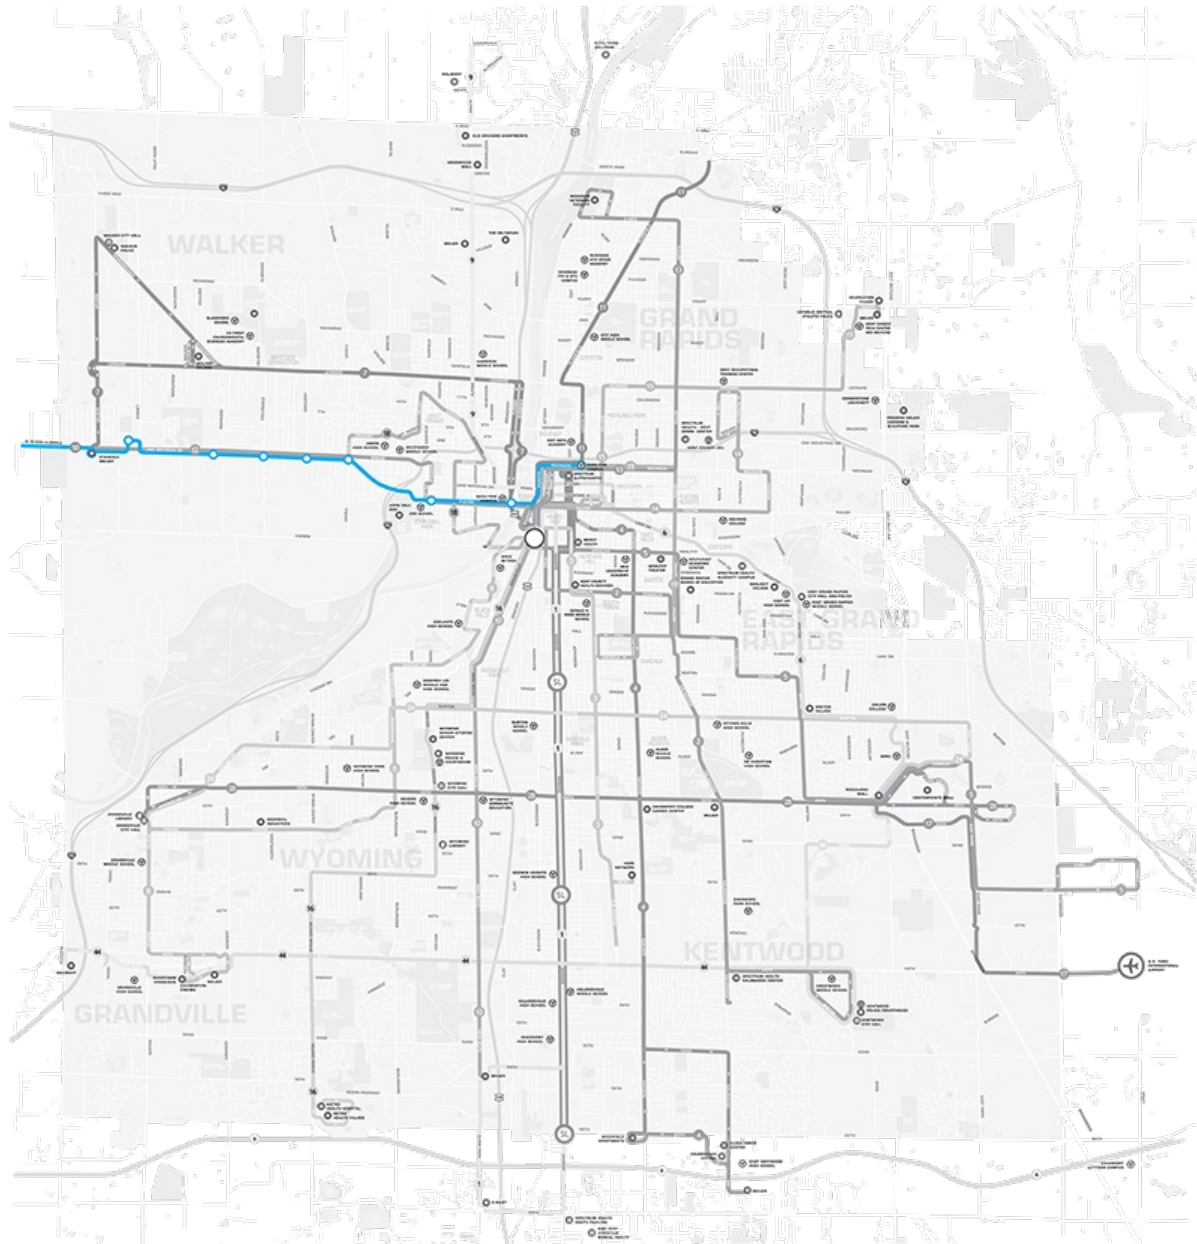

50 - GVSU Connector