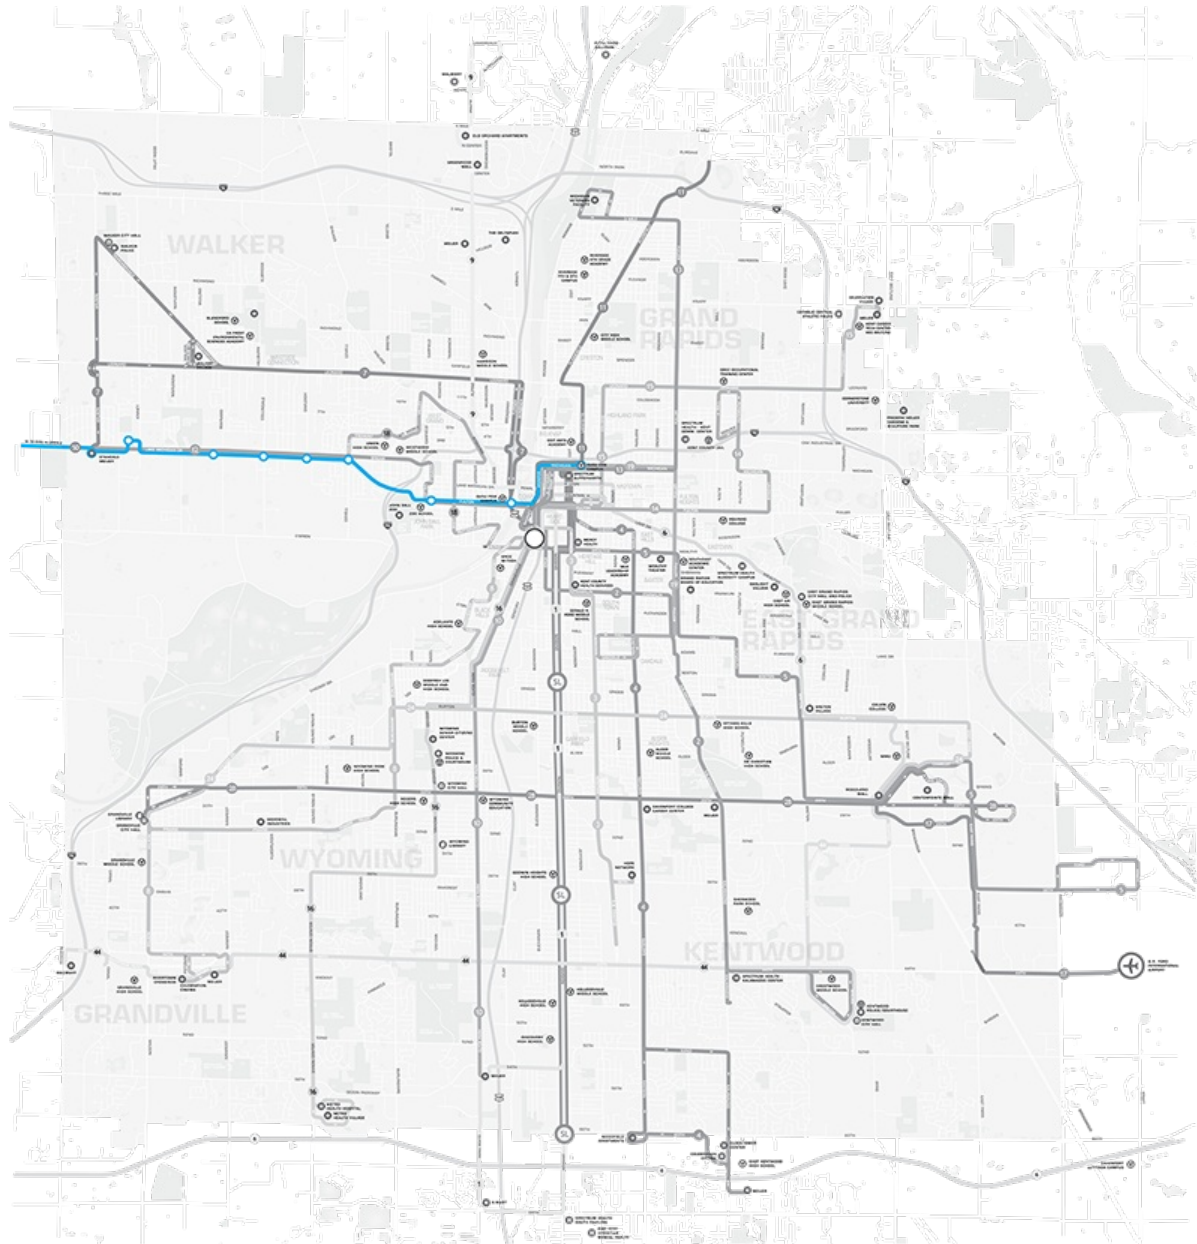

50 - GVSU Connector

Schedule for : 50 - GVSU Connector

Direction: Eastbound

Day of Week: Weekdays

Kirkhof Center	Walker Fire Station	Lake Michigan & Collingdale	Lake Michigan & Covell	Fulton & Garfield	Pew Campus	Cook DeVos Health Sciences
6:18 AM	6:32 AM	6:35 AM	6:37 AM	6:40 AM	6:46 AM	6:55 AM
6:39 AM	6:53 AM	6:56 AM	6:58 AM	7:01 AM	7:07 AM	7:16 AM
7:00 AM	7:14 AM	7:17 AM	7:19 AM	7:22 AM	7:28 AM	7:37 AM
7:21 AM	7:35 AM	7:38 AM	7:40 AM	7:43 AM	7:49 AM	7:58 AM
7:42 AM	7:56 AM	7:59 AM	8:01 AM	8:04 AM	8:10 AM	8:19 AM
8:03 AM	8:17 AM	8:20 AM	8:22 AM	8:25 AM	8:31 AM	8:40 AM
8:24 AM	8:38 AM	8:41 AM	8:43 AM	8:46 AM	8:52 AM	9:01 AM
8:45 AM	8:59 AM	9:02 AM	9:04 AM	9:07 AM	9:13 AM	9:22 AM
9:06 AM	9:20 AM	9:23 AM	9:25 AM	9:28 AM	9:34 AM	9:43 AM
9:27 AM	9:41 AM	9:44 AM	9:46 AM	9:49 AM	9:55 AM	10:04 AM
9:48 AM	10:02 AM	10:05 AM	10:07 AM	10:10 AM	10:16 AM	10:25 AM
10:09 AM	10:23 AM	10:26 AM	10:28 AM	10:31 AM	10:37 AM	10:46 AM
10:30 AM	10:44 AM	10:47 AM	10:49 AM	10:52 AM	10:58 AM	11:07 AM
10:51 AM	11:05 AM	11:08 AM	11:10 AM	11:13 AM	11:19 AM	11:28 AM
11:12 AM	11:26 AM	11:29 AM	11:31 AM	11:34 AM	11:40 AM	11:49 AM
11:33 AM	11:47 AM	11:50 AM	11:52 AM	11:55 AM	12:01 PM	12:10 PM
11:54 AM	12:08 PM	12:11 PM	12:13 PM	12:16 PM	12:22 PM	12:31 PM
12:15 PM	12:29 PM	12:32 PM	12:34 PM	12:37 PM	12:43 PM	12:52 PM
12:36 PM	12:50 PM	12:53 PM	12:55 PM	12:58 PM	1:04 PM	1:13 PM
12:57 PM	1:11 PM	1:14 PM	1:16 PM	1:19 PM	1:25 PM	1:34 PM
1:18 PM	1:32 PM	1:35 PM	1:37 PM	1:40 PM	1:46 PM	1:55 PM
1:39 PM	1:53 PM	1:56 PM	1:58 PM	2:01 PM	2:07 PM	2:16 PM
2:00 PM	2:14 PM	2:17 PM	2:19 PM	2:22 PM	2:28 PM	2:37 PM
2:21 PM	2:35 PM	2:38 PM	2:40 PM	2:43 PM	2:49 PM	2:58 PM
2:42 PM	2:56 PM	2:59 PM	3:01 PM	3:04 PM	3:10 PM	3:19 PM
3:03 PM	3:17 PM	3:20 PM	3:22 PM	3:25 PM	3:31 PM	3:40 PM
3:24 PM	3:38 PM	3:41 PM	3:43 PM	3:46 PM	3:52 PM	4:01 PM
3:45 PM	3:59 PM	4:02 PM	4:04 PM	4:07 PM	4:13 PM	4:22 PM
4:06 PM	4:20 PM	4:23 PM	4:25 PM	4:28 PM	4:34 PM	4:43 PM
4:27 PM	4:41 PM	4:44 PM	4:46 PM	4:49 PM	4:55 PM	5:04 PM
4:48 PM	5:02 PM	5:05 PM	5:07 PM	5:10 PM	5:16 PM	5:25 PM
5:09 PM	5:23 PM	5:26 PM	5:28 PM	5:31 PM	5:37 PM	5:46 PM
5:30 PM	5:44 PM	5:47 PM	5:49 PM	5:52 PM	5:58 PM	6:07 PM
5:51 PM	6:05 PM	6:08 PM	6:10 PM	6:13 PM	6:19 PM	6:28 PM
6:12 PM	6:26 PM	6:29 PM	6:31 PM	6:34 PM	6:40 PM	6:49 PM
6:33 PM	6:47 PM	6:50 PM	6:52 PM	6:55 PM	7:01 PM	7:10 PM
6:54 PM	7:08 PM	7:11 PM	7:13 PM	7:16 PM	7:22 PM	7:31 PM
7:15 PM	7:29 PM	7:32 PM	7:34 PM	7:37 PM	7:43 PM	7:52 PM
7:36 PM	7:50 PM	7:53 PM	7:55 PM	7:58 PM	8:04 PM	8:13 PM
7:57 PM	8:11 PM	8:14 PM	8:16 PM	8:19 PM	8:25 PM	8:34 PM
8:18 PM	8:32 PM	8:35 PM	8:37 PM	8:40 PM	8:46 PM	8:55 PM
8:39 PM	8:53 PM	8:56 PM	8:58 PM	9:01 PM	9:07 PM	9:16 PM
9:00 PM	9:14 PM	9:17 PM	9:19 PM	9:22 PM	9:28 PM	9:37 PM
9:21 PM	9:35 PM	9:38 PM	9:40 PM	9:43 PM	9:49 PM	9:58 PM
9:42 PM	9:56 PM	9:59 PM	10:01 PM	10:04 PM	10:10 PM	10:19 PM
10:03 PM	10:17 PM	10:20 PM	10:22 PM	10:25 PM	10:31 PM	10:40 PM
10:24 PM	10:38 PM	10:41 PM	10:43 PM	10:46 PM	10:52 PM	11:01 PM
10:45 PM	10:59 PM	11:02 PM	11:04 PM	11:07 PM	11:13 PM	11:22 PM
11:06 PM	11:20 PM	11:23 PM	11:25 PM	11:28 PM	11:34 PM	11:43 PM