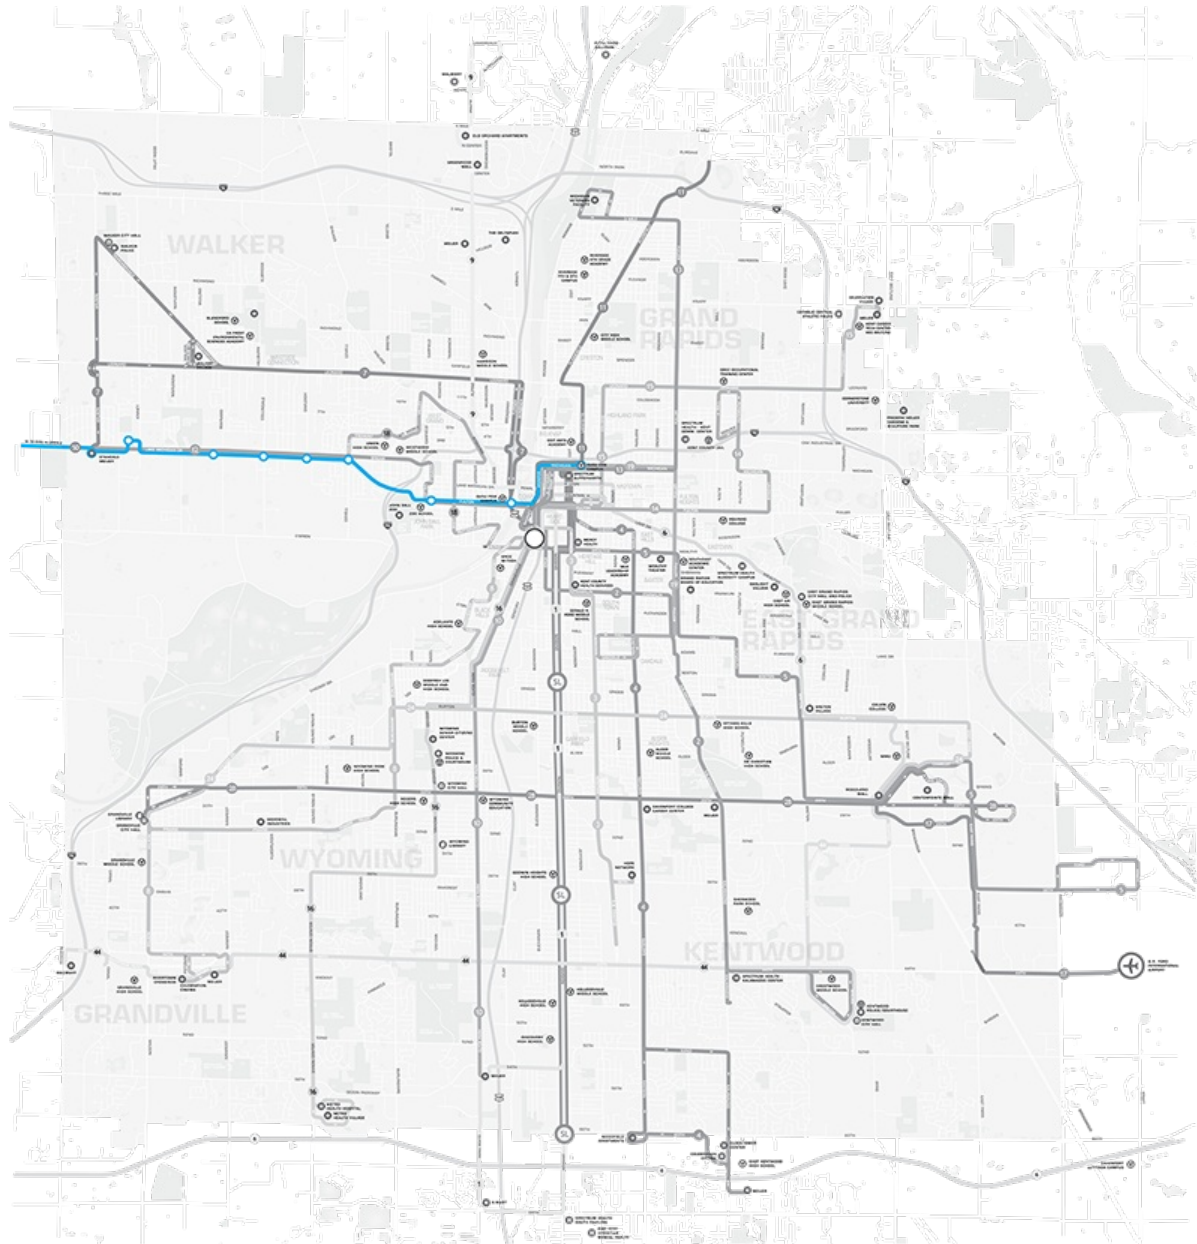

50 - GVSU Connector

Schedule for : 50 - GVSU Connector

Direction: Eastbound

Day of Week: Weekdays

Kirkhof Center	Walker Fire Station	Lake Michigan & Collingdale	Lake Michigan & Covell	Fulton & Garfield	Pew Campus	Cook DeVos Health Sciences
7:16 AM	7:30 AM	7:33 AM	7:35 AM	7:38 AM	7:44 AM	7:53 AM
8:06 AM	8:20 AM	8:23 AM	8:25 AM	8:28 AM	8:34 AM	8:43 AM
8:56 AM	9:10 AM	9:13 AM	9:15 AM	9:18 AM	9:24 AM	9:33 AM
9:46 AM	10:00 AM	10:03 AM	10:05 AM	10:08 AM	10:14 AM	10:23 AM
10:36 AM	10:50 AM	10:53 AM	10:55 AM	10:58 AM	11:04 AM	11:13 AM
11:26 AM	11:40 AM	11:43 AM	11:45 AM	11:48 AM	11:54 AM	12:03 PM
12:16 PM	12:30 PM	12:33 PM	12:35 PM	12:38 PM	12:44 PM	12:53 PM
1:06 PM	1:20 PM	1:23 PM	1:25 PM	1:28 PM	1:34 PM	1:43 PM
1:56 PM	2:10 PM	2:13 PM	2:15 PM	2:18 PM	2:24 PM	2:33 PM
2:46 PM	3:00 PM	3:03 PM	3:05 PM	3:08 PM	3:14 PM	3:23 PM
3:36 PM	3:50 PM	3:53 PM	3:55 PM	3:58 PM	4:04 PM	4:13 PM
4:26 PM	4:40 PM	4:43 PM	4:45 PM	4:48 PM	4:54 PM	5:03 PM
5:16 PM	5:30 PM	5:33 PM	5:35 PM	5:38 PM	5:44 PM	5:53 PM
6:06 PM	6:20 PM	6:23 PM	6:25 PM	6:28 PM	6:34 PM	6:43 PM
6:50 PM	7:04 PM	7:07 PM	7:09 PM	7:12 PM	7:18 PM	7:27 PM
7:40 PM	7:54 PM	7:57 PM	7:59 PM	8:02 PM	8:08 PM	8:17 PM