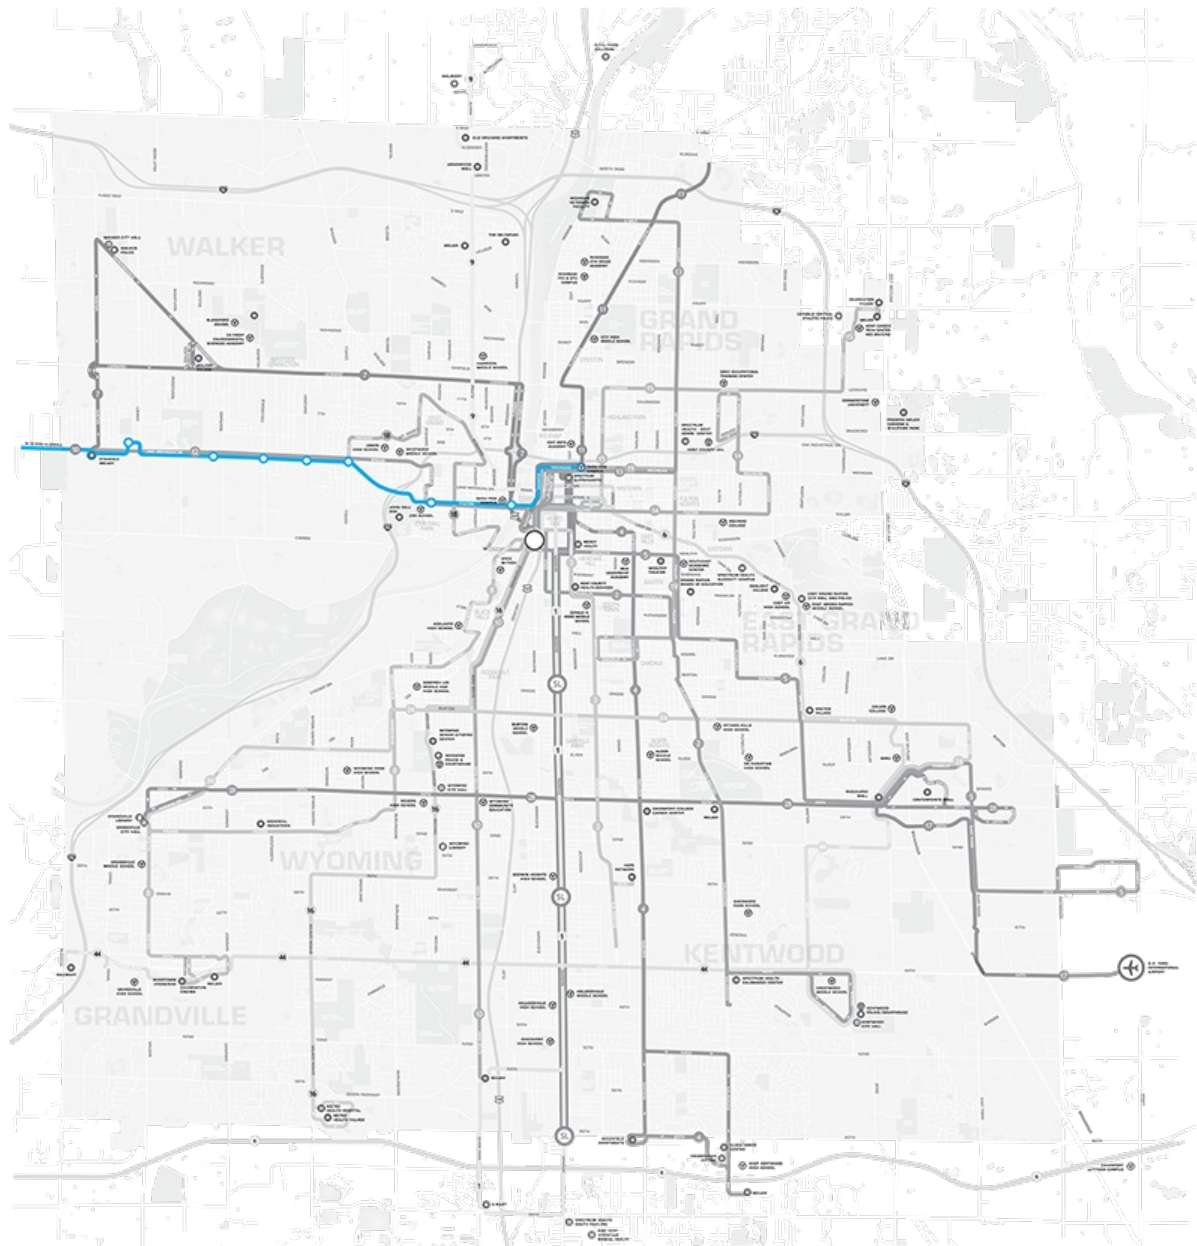

## Schedule for : 50 - GVSU Connector

Direction: **Eastbound**

Day of Week: **Weekdays**

Kirkhof Center	Walker Fire Station	Lake Michigan & Collingdale	Lake Michigan & Covell	Fulton & Garfield	Pew Campus	Cook DeVos Health Sciences
6:13 AM	6:27 AM	6:30 AM	6:32 AM	6:35 AM	6:41 AM	6:50 AM
6:43 AM	6:57 AM	7:00 AM	7:02 AM	7:05 AM	7:11 AM	7:20 AM
6:55 AM	7:09 AM	7:12 AM	7:14 AM	7:17 AM	7:23 AM	7:32 AM
7:07 AM	7:21 AM	7:24 AM	7:26 AM	7:29 AM	7:35 AM	7:44 AM
7:19 AM	7:33 AM	7:36 AM	7:38 AM	7:41 AM	7:47 AM	7:56 AM
7:31 AM	7:45 AM	7:48 AM	7:50 AM	7:53 AM	7:59 AM	8:08 AM
7:37 AM	7:51 AM	7:54 AM	7:56 AM	7:59 AM	8:05 AM	8:14 AM
7:43 AM	7:57 AM	8:00 AM	8:02 AM	8:05 AM	8:11 AM	8:20 AM
7:49 AM	8:03 AM	8:06 AM	8:08 AM	8:11 AM	8:17 AM	8:26 AM
7:55 AM	8:09 AM	8:12 AM	8:14 AM	8:17 AM	8:23 AM	8:32 AM
8:01 AM	8:15 AM	8:18 AM	8:20 AM	8:23 AM	8:29 AM	8:38 AM
8:07 AM	8:21 AM	8:24 AM	8:26 AM	8:29 AM	8:35 AM	8:44 AM
8:13 AM	8:27 AM	8:30 AM	8:32 AM	8:35 AM	8:41 AM	8:50 AM
8:19 AM	8:33 AM	8:36 AM	8:38 AM	8:41 AM	8:47 AM	8:56 AM
8:25 AM	8:39 AM	8:42 AM	8:44 AM	8:47 AM	8:53 AM	9:02 AM
8:31 AM	8:45 AM	8:48 AM	8:50 AM	8:53 AM	8:59 AM	9:08 AM
8:37 AM	8:51 AM	8:54 AM	8:56 AM	8:59 AM	9:05 AM	9:14 AM
8:43 AM	8:57 AM	9:00 AM	9:02 AM	9:05 AM	9:11 AM	9:20 AM
8:49 AM	9:03 AM	9:06 AM	9:08 AM	9:11 AM	9:17 AM	9:26 AM
8:55 AM	9:09 AM	9:12 AM	9:14 AM	9:17 AM	9:23 AM	9:32 AM
9:01 AM	9:15 AM	9:18 AM	9:20 AM	9:23 AM	9:29 AM	9:38 AM
9:07 AM	9:21 AM	9:24 AM	9:26 AM	9:29 AM	9:35 AM	9:44 AM
9:13 AM	9:27 AM	9:30 AM	9:32 AM	9:35 AM	9:41 AM	9:50 AM
9:19 AM	9:33 AM	9:36 AM	9:38 AM	9:41 AM	9:47 AM	9:56 AM
9:25 AM	9:39 AM	9:42 AM	9:44 AM	9:47 AM	9:53 AM	10:02 AM
9:31 AM	9:45 AM	9:48 AM	9:50 AM	9:53 AM	9:59 AM	10:08 AM
9:37 AM	9:51 AM	9:54 AM	9:56 AM	9:59 AM	10:05 AM	10:14 AM
9:43 AM	9:57 AM	10:00 AM	10:02 AM	10:05 AM	10:11 AM	10:20 AM
9:49 AM	10:03 AM	10:06 AM	10:08 AM	10:11 AM	10:17 AM	10:26 AM
9:55 AM	10:09 AM	10:12 AM	10:14 AM	10:17 AM	10:23 AM	10:32 AM
10:01 AM	10:15 AM	10:18 AM	10:20 AM	10:23 AM	10:29 AM	10:38 AM
10:07 AM	10:21 AM	10:24 AM	10:26 AM	10:29 AM	10:35 AM	10:44 AM
10:13 AM	10:27 AM	10:30 AM	10:32 AM	10:35 AM	10:41 AM	10:50 AM
10:19 AM	10:33 AM	10:36 AM	10:38 AM	10:41 AM	10:47 AM	10:56 AM
10:25 AM	10:39 AM	10:42 AM	10:44 AM	10:47 AM	10:53 AM	11:02 AM
10:31 AM	10:45 AM	10:48 AM	10:50 AM	10:53 AM	10:59 AM	11:08 AM
10:37 AM	10:51 AM	10:54 AM	10:56 AM	10:59 AM	11:05 AM	11:14 AM
10:43 AM	10:57 AM	11:00 AM	11:02 AM	11:05 AM	11:11 AM	11:20 AM
10:49 AM	11:03 AM	11:06 AM	11:08 AM	11:11 AM	11:17 AM	11:26 AM
10:55 AM	11:09 AM	11:12 AM	11:14 AM	11:17 AM	11:23 AM	11:32 AM
11:01 AM	11:15 AM	11:18 AM	11:20 AM	11:23 AM	11:29 AM	11:38 AM
11:07 AM	11:21 AM	11:24 AM	11:26 AM	11:29 AM	11:35 AM	11:44 AM
11:13 AM	11:27 AM	11:30 AM	11:32 AM	11:35 AM	11:41 AM	11:50 AM
11:19 AM	11:33 AM	11:36 AM	11:38 AM	11:41 AM	11:47 AM	11:56 AM
11:25 AM	11:39 AM	11:42 AM	11:44 AM	11:47 AM	11:53 AM	12:02 PM
11:31 AM	11:45 AM	11:48 AM	11:50 AM	11:53 AM	11:59 AM	12:08 PM
11:37 AM	11:51 AM	11:54 AM	11:56 AM	11:59 AM	12:05 PM	12:14 PM
11:43 AM	11:57 AM	12:00 PM	12:02 PM	12:05 PM	12:11 PM	12:20 PM
11:49 AM	12:03 PM	12:06 PM	12:08 PM	12:11 PM	12:17 PM	12:26 PM
11:55 AM	12:09 PM	12:12 PM	12:14 PM	12:17 PM	12:23 PM	12:32 PM
12:01 PM	12:15 PM	12:18 PM	12:20 PM	12:23 PM	12:29 PM	12:38 PM
12:07 PM	12:21 PM	12:24 PM	12:26 PM	12:29 PM	12:35 PM	12:44 PM
12:13 PM	12:27 PM	12:30 PM	12:32 PM	12:35 PM	12:41 PM	12:50 PM
12:19 PM	12:33 PM	12:36 PM	12:38 PM	12:41 PM	12:47 PM	12:56 PM
12:25 PM	12:39 PM	12:42 PM	12:44 PM	12:47 PM	12:53 PM	1:02 PM
12:31 PM	12:45 PM	12:48 PM	12:50 PM	12:53 PM	12:59 PM	1:08 PM
12:37 PM	12:51 PM	12:54 PM	12:56 PM	12:59 PM	1:05 PM	1:14 PM
12:43 PM	12:57 PM	1:00 PM	1:02 PM	1:05 PM	1:11 PM	1:20 PM
12:49 PM	1:03 PM	1:06 PM	1:08 PM	1:11 PM	1:17 PM	1:26 PM
12:55 PM	1:09 PM	1:12 PM	1:14 PM	1:17 PM	1:23 PM	1:32 PM
1:01 PM	1:15 PM	1:18 PM	1:20 PM	1:23 PM	1:29 PM	1:38 PM
1:07 PM	1:21 PM	1:24 PM	1:26 PM	1:29 PM	1:35 PM	1:44 PM
1:13 PM	1:27 PM	1:30 PM	1:32 PM	1:35 PM	1:41 PM	1:50 PM
1:19 PM	1:33 PM	1:36 PM	1:38 PM	1:41 PM	1:47 PM	1:56 PM
1:25 PM	1:39 PM	1:42 PM	1:44 PM	1:47 PM	1:53 PM	2:02 PM
1:31 PM	1:45 PM	1:48 PM	1:50 PM	1:53 PM	1:59 PM	2:08 PM
1:37 PM	1:51 PM	1:54 PM	1:56 PM	1:59 PM	2:05 PM	2:14 PM