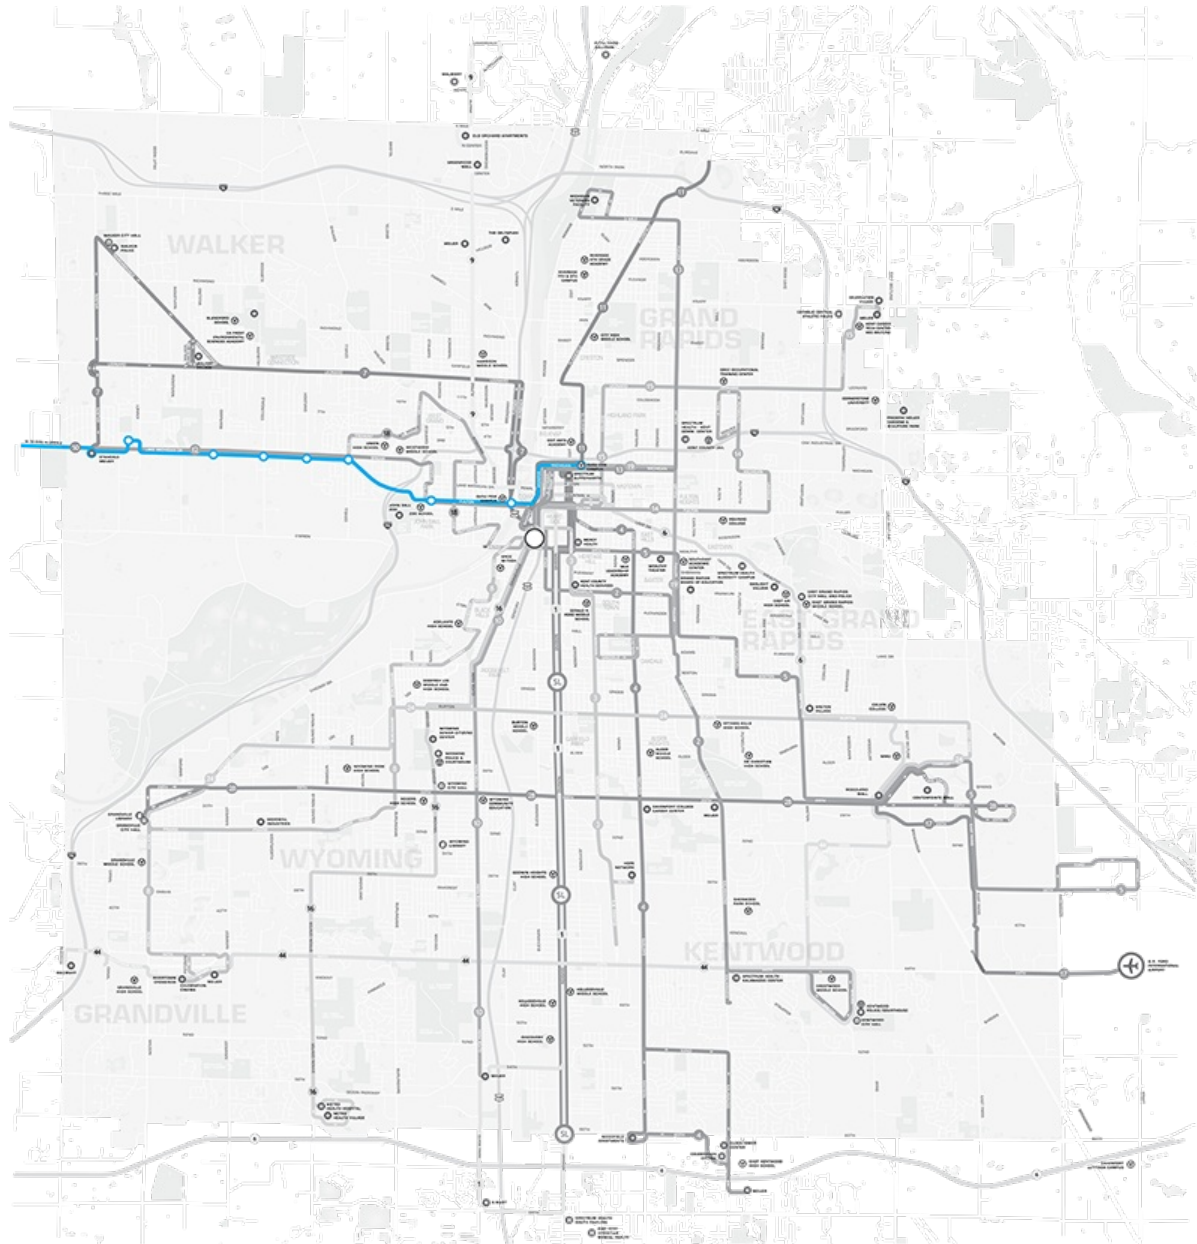

**50 - GVSU Connector**

**Schedule for : 50 - GVSU Connector**

**Direction: Eastbound**

**Day of Week: Weekdays**

Kirkhof Center	Walker Fire Station	Lake Michigan & Collingdale	Lake Michigan & Covell	Fulton & Garfield	Pew Campus	Cook DeVos Health Sciences
6:18 AM	6:32 AM	6:35 AM	6:37 AM	6:40 AM	6:46 AM	6:55 AM
6:39 AM	6:53 AM	6:56 AM	6:58 AM	7:01 AM	7:07 AM	7:16 AM
7:00 AM	7:14 AM	7:17 AM	7:19 AM	7:22 AM	7:28 AM	7:37 AM
7:21 AM	7:35 AM	7:38 AM	7:40 AM	7:43 AM	7:49 AM	7:58 AM
7:42 AM	7:56 AM	7:59 AM	8:01 AM	8:04 AM	8:10 AM	8:19 AM
8:03 AM	8:17 AM	8:20 AM	8:22 AM	8:25 AM	8:31 AM	8:40 AM
8:24 AM	8:38 AM	8:41 AM	8:43 AM	8:46 AM	8:52 AM	9:01 AM
8:45 AM	8:59 AM	9:02 AM	9:04 AM	9:07 AM	9:13 AM	9:22 AM
9:06 AM	9:20 AM	9:23 AM	9:25 AM	9:28 AM	9:34 AM	9:43 AM
9:27 AM	9:41 AM	9:44 AM	9:46 AM	9:49 AM	9:55 AM	10:04 AM
9:48 AM	10:02 AM	10:05 AM	10:07 AM	10:10 AM	10:16 AM	10:25 AM
10:09 AM	10:23 AM	10:26 AM	10:28 AM	10:31 AM	10:37 AM	10:46 AM
10:30 AM	10:44 AM	10:47 AM	10:49 AM	10:52 AM	10:58 AM	11:07 AM
10:51 AM	11:05 AM	11:08 AM	11:10 AM	11:13 AM	11:19 AM	11:28 AM
11:12 AM	11:26 AM	11:29 AM	11:31 AM	11:34 AM	11:40 AM	11:49 AM
11:33 AM	11:47 AM	11:50 AM	11:52 AM	11:55 AM	12:01 PM	12:10 PM
11:54 AM	12:08 PM	12:11 PM	12:13 PM	12:16 PM	12:22 PM	12:31 PM
12:15 PM	12:29 PM	12:32 PM	12:34 PM	12:37 PM	12:43 PM	12:52 PM
12:36 PM	12:50 PM	12:53 PM	12:55 PM	12:58 PM	1:04 PM	1:13 PM
12:57 PM	1:11 PM	1:14 PM	1:16 PM	1:19 PM	1:25 PM	1:34 PM
1:18 PM	1:32 PM	1:35 PM	1:37 PM	1:40 PM	1:46 PM	1:55 PM
1:39 PM	1:53 PM	1:56 PM	1:58 PM	2:01 PM	2:07 PM	2:16 PM
2:00 PM	2:14 PM	2:17 PM	2:19 PM	2:22 PM	2:28 PM	2:37 PM
2:21 PM	2:35 PM	2:38 PM	2:40 PM	2:43 PM	2:49 PM	2:58 PM
2:42 PM	2:56 PM	2:59 PM	3:01 PM	3:04 PM	3:10 PM	3:19 PM
3:03 PM	3:17 PM	3:20 PM	3:22 PM	3:25 PM	3:31 PM	3:40 PM
3:24 PM	3:38 PM	3:41 PM	3:43 PM	3:46 PM	3:52 PM	4:01 PM
3:45 PM	3:59 PM	4:02 PM	4:04 PM	4:07 PM	4:13 PM	4:22 PM
4:06 PM	4:20 PM	4:23 PM	4:25 PM	4:28 PM	4:34 PM	4:43 PM
4:27 PM	4:41 PM	4:44 PM	4:46 PM	4:49 PM	4:55 PM	5:04 PM
4:48 PM	5:02 PM	5:05 PM	5:07 PM	5:10 PM	5:16 PM	5:25 PM
5:09 PM	5:23 PM	5:26 PM	5:28 PM	5:31 PM	5:37 PM	5:46 PM
5:30 PM	5:44 PM	5:47 PM	5:49 PM	5:52 PM	5:58 PM	6:07 PM
5:51 PM	6:05 PM	6:08 PM	6:10 PM	6:13 PM	6:19 PM	6:28 PM
6:12 PM	6:26 PM	6:29 PM	6:31 PM	6:34 PM	6:40 PM	6:49 PM
6:33 PM	6:47 PM	6:50 PM	6:52 PM	6:55 PM	7:01 PM	7:10 PM
6:54 PM	7:08 PM	7:11 PM	7:13 PM	7:16 PM	7:22 PM	7:31 PM
7:15 PM	7:29 PM	7:32 PM	7:34 PM	7:37 PM	7:43 PM	7:52 PM
7:36 PM	7:50 PM	7:53 PM	7:55 PM	7:58 PM	8:04 PM	8:13 PM
7:57 PM	8:11 PM	8:14 PM	8:16 PM	8:19 PM	8:25 PM	8:34 PM
8:18 PM	8:32 PM	8:35 PM	8:37 PM	8:40 PM	8:46 PM	8:55 PM
8:39 PM	8:53 PM	8:56 PM	8:58 PM	9:01 PM	9:07 PM	9:16 PM
9:00 PM	9:14 PM	9:17 PM	9:19 PM	9:22 PM	9:28 PM	9:37 PM
9:21 PM	9:35 PM	9:38 PM	9:40 PM	9:43 PM	9:49 PM	9:58 PM
9:42 PM	9:56 PM	9:59 PM	10:01 PM	10:04 PM	10:10 PM	10:19 PM
10:03 PM	10:17 PM	10:20 PM	10:22 PM	10:25 PM	10:31 PM	10:40 PM
10:24 PM	10:38 PM	10:41 PM	10:43 PM	10:46 PM	10:52 PM	11:01 PM
10:45 PM	10:59 PM	11:02 PM	11:04 PM	11:07 PM	11:13 PM	11:22 PM
11:06 PM	11:20 PM	11:23 PM	11:25 PM	11:28 PM	11:34 PM	11:43 PM