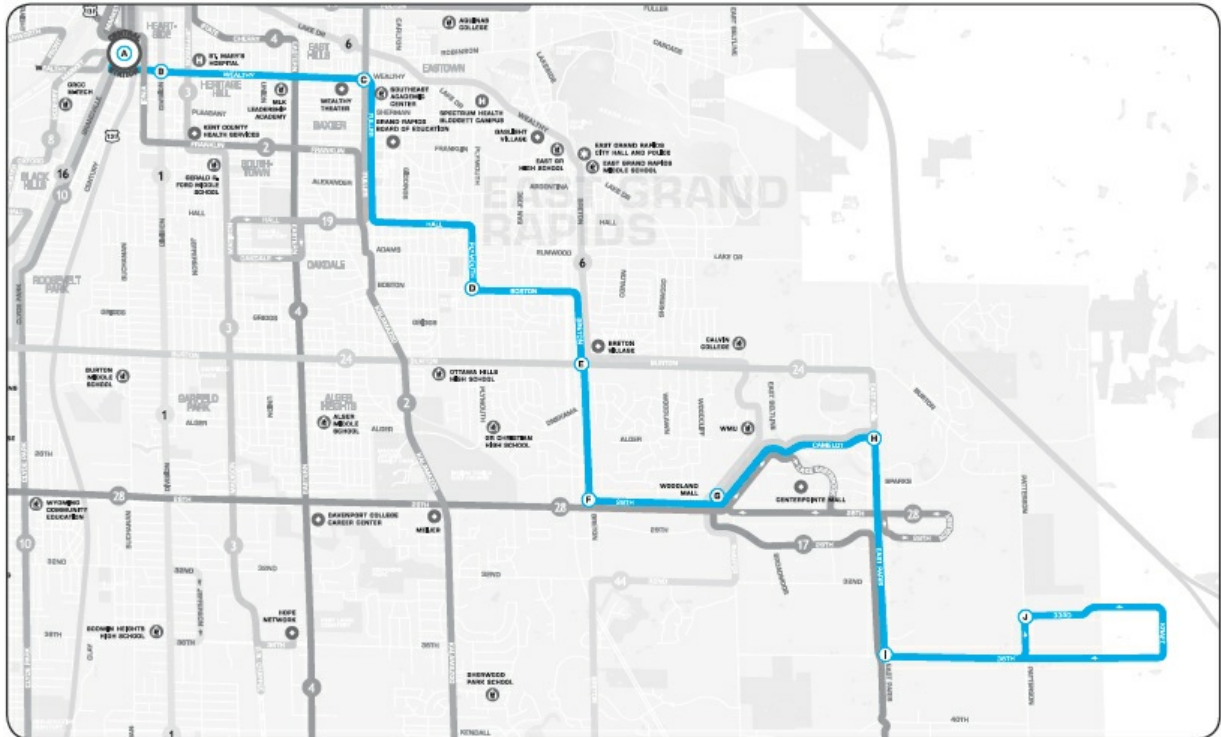

5 - Wealthy/Woodland