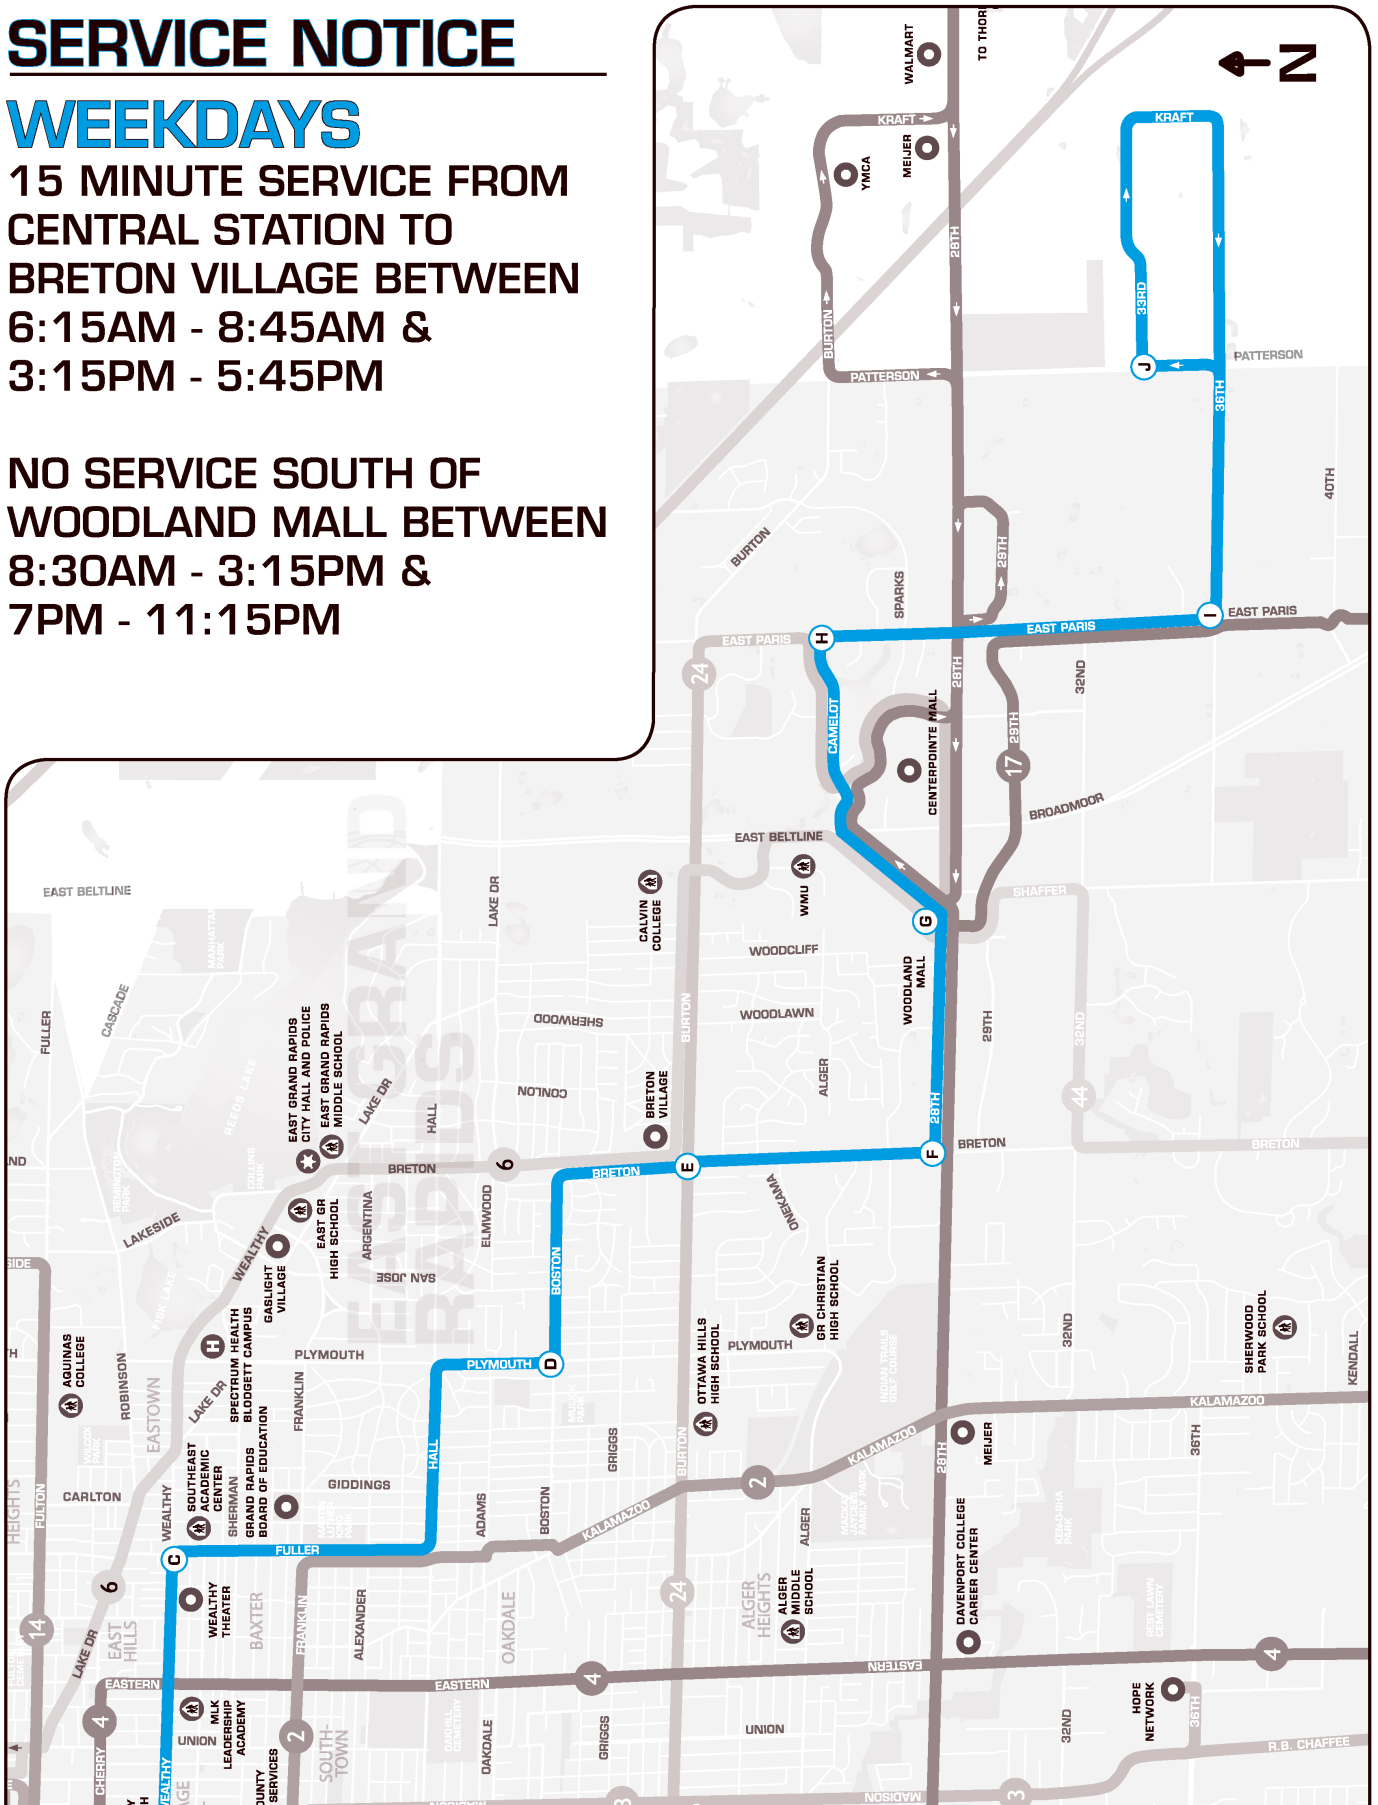

5 - Wealthy/Woodland

SERVICE NOTICE

WEEKDAYS

15 MINUTE SERVICE FROM CENTRAL STATION TO BRETON VILLAGE BETWEEN 6:15AM - 8:45AM & 3:15PM - 5:45PM

NO SERVICE SOUTH OF WOODLAND MALL BETWEEN 8:30AM - 3:15PM & 7PM - 11:15PM

Schedule for : 5 - Wealthy/Woodland

Direction: Southbound

Day of Week: Saturday

Central Station	Wealthy & Division	Wealthy & College	Wealthy & Fuller	Hall & Giddings	Plymouth & Boston	Burton & Breton	28th & Breton	Woodland Mall
6:45 AM	6:49 AM	6:52 AM	6:56 AM	7:00 AM	7:04 AM	7:08 AM	7:11 AM	7:15 AM
7:45 AM	7:49 AM	7:52 AM	7:56 AM	8:00 AM	8:04 AM	8:08 AM	8:11 AM	8:15 AM
8:45 AM	8:49 AM	8:52 AM	8:56 AM	9:00 AM	9:04 AM	9:08 AM	9:11 AM	9:15 AM
9:45 AM	9:49 AM	9:52 AM	9:56 AM	10:00 AM	10:04 AM	10:08 AM	10:11 AM	10:15 AM
10:45 AM	10:49 AM	10:52 AM	10:56 AM	11:00 AM	11:04 AM	11:08 AM	11:11 AM	11:15 AM
11:45 AM	11:49 AM	11:52 AM	11:56 AM	12:00 PM	12:04 PM	12:08 PM	12:11 PM	12:15 PM
12:45 PM	12:49 PM	12:52 PM	12:56 PM	1:00 PM	1:04 PM	1:08 PM	1:11 PM	1:15 PM
1:45 PM	1:49 PM	1:52 PM	1:56 PM	2:00 PM	2:04 PM	2:08 PM	2:11 PM	2:15 PM
2:45 PM	2:49 PM	2:52 PM	2:56 PM	3:00 PM	3:04 PM	3:08 PM	3:11 PM	3:15 PM
3:45 PM	3:49 PM	3:52 PM	3:56 PM	4:00 PM	4:04 PM	4:08 PM	4:11 PM	4:15 PM
4:45 PM	4:49 PM	4:52 PM	4:56 PM	5:00 PM	5:04 PM	5:08 PM	5:11 PM	5:15 PM
5:45 PM	5:49 PM	5:52 PM	5:56 PM	6:00 PM	6:04 PM	6:08 PM	6:11 PM	6:15 PM
6:45 PM	6:49 PM	6:52 PM	6:56 PM	7:00 PM	7:04 PM	7:08 PM	7:11 PM	7:15 PM
7:45 PM	7:49 PM	7:52 PM	7:56 PM	8:00 PM	8:04 PM	8:08 PM	8:11 PM	8:15 PM
8:45 PM	8:49 PM	8:52 PM	8:56 PM	9:00 PM	9:04 PM	9:08 PM	9:11 PM	9:15 PM
9:45 PM	9:49 PM	9:52 PM	9:56 PM	10:00 PM	10:04 PM	10:08 PM	10:11 PM	10:15 PM