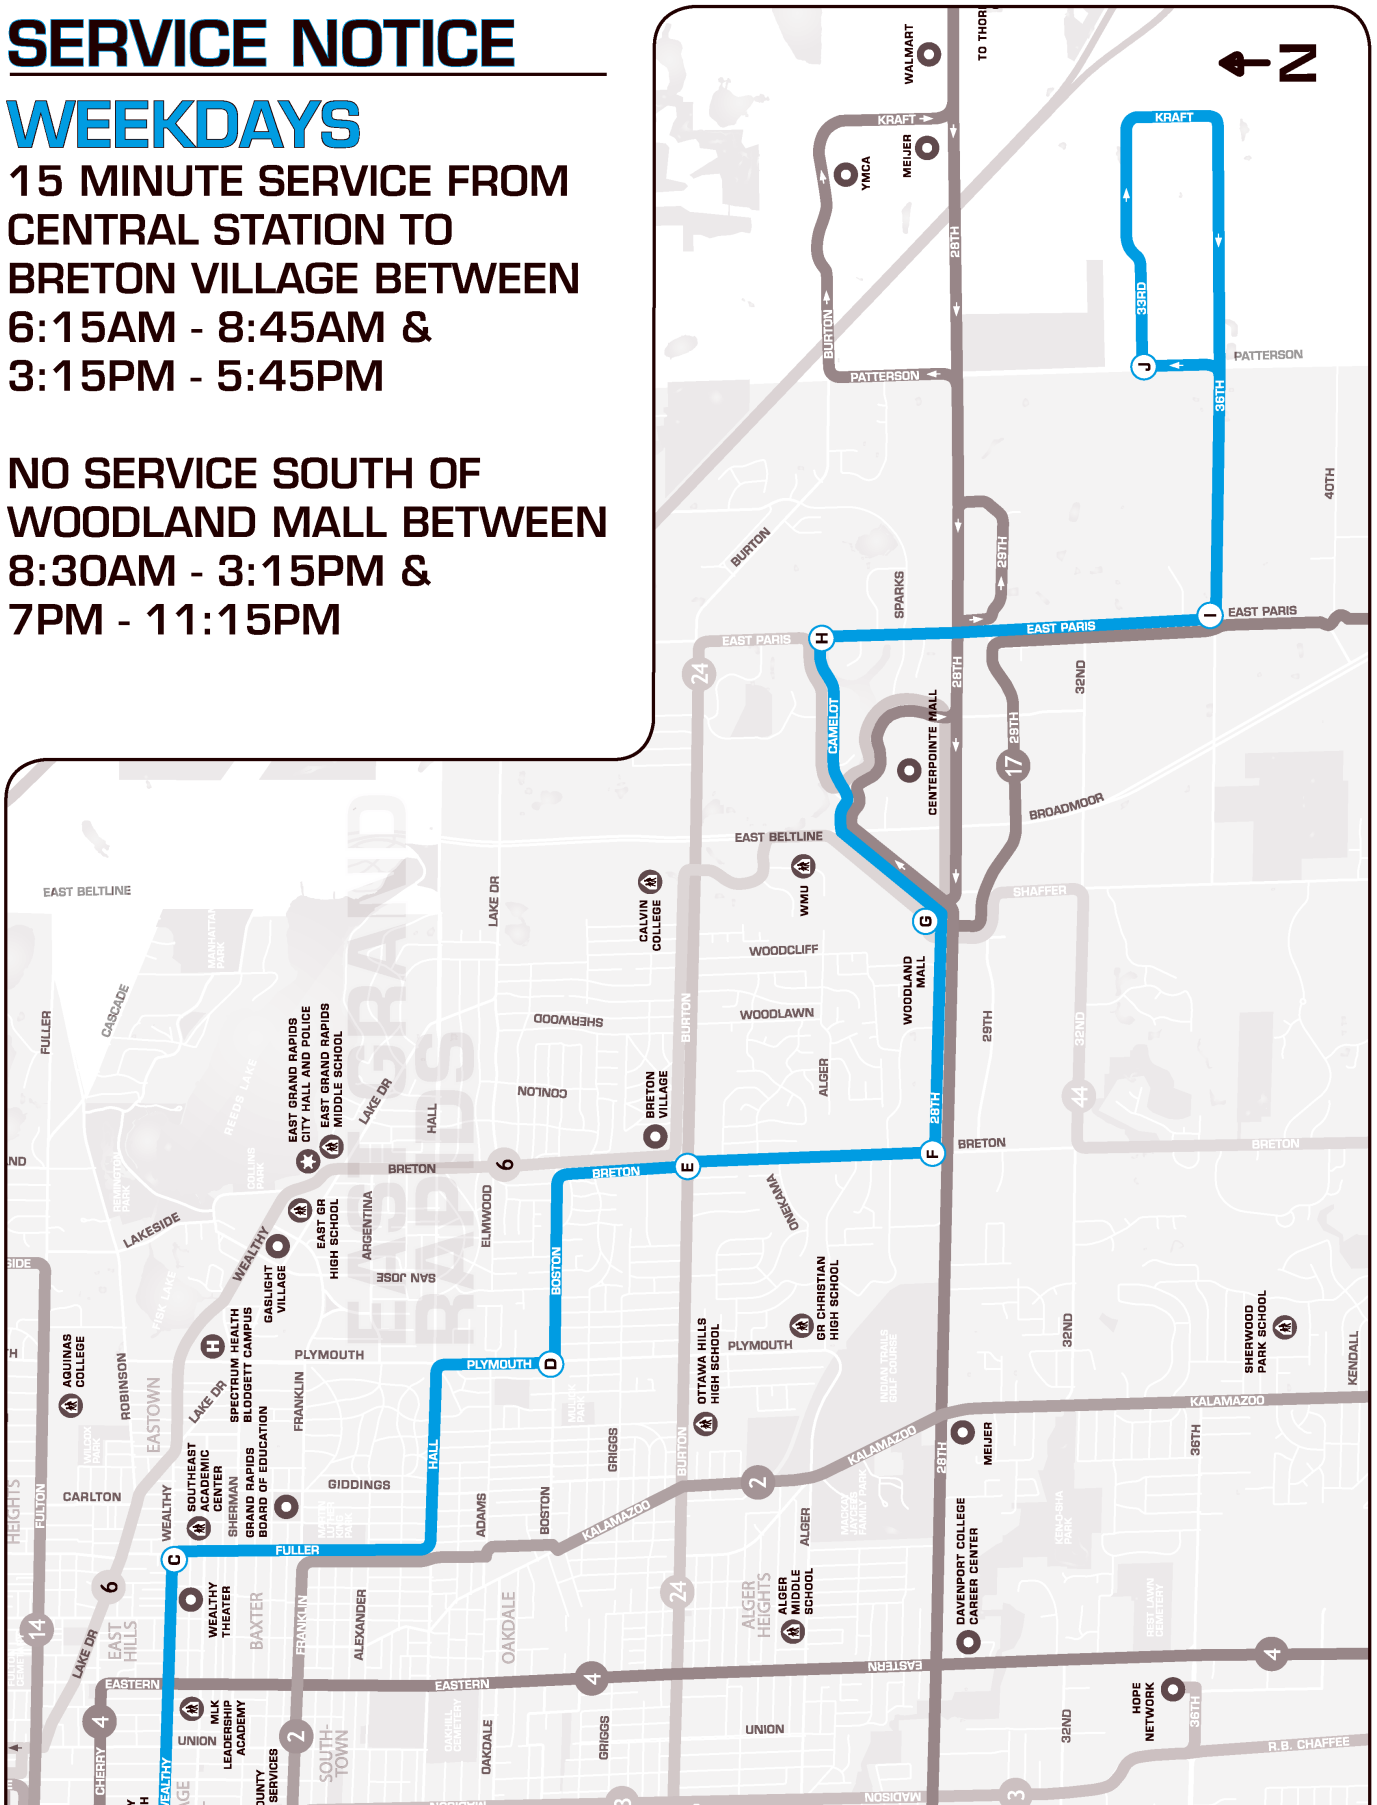

5 - Wealthy/Woodland

SERVICE NOTICE

WEEKDAYS

15 MINUTE SERVICE FROM
CENTRAL STATION TO
BRETON VILLAGE BETWEEN
6:15AM - 8:45AM &
3:15PM - 5:45PM

NO SERVICE SOUTH OF
WOODLAND MALL BETWEEN
8:30AM - 3:15PM &
7PM - 11:15PM

Schedule for : 5 - Wealthy/Woodland

Direction: Southbound

Day of Week: Saturday

Central Station	Wealthy & Division	Wealthy & College	Wealthy & Fuller	Hall & Giddings	Plymouth & Boston	Burton & Breton	28th & Breton	Woodland Mall
6:45 AM	6:49 AM	6:52 AM	6:56 AM	7:00 AM	7:04 AM	7:08 AM	7:11 AM	7:15 AM
7:45 AM	7:49 AM	7:52 AM	7:56 AM	8:00 AM	8:04 AM	8:08 AM	8:11 AM	8:15 AM
8:45 AM	8:49 AM	8:52 AM	8:56 AM	9:00 AM	9:04 AM	9:08 AM	9:11 AM	9:15 AM
9:45 AM	9:49 AM	9:52 AM	9:56 AM	10:00 AM	10:04 AM	10:08 AM	10:11 AM	10:15 AM
10:45 AM	10:49 AM	10:52 AM	10:56 AM	11:00 AM	11:04 AM	11:08 AM	11:11 AM	11:15 AM
11:45 AM	11:49 AM	11:52 AM	11:56 AM	12:00 PM	12:04 PM	12:08 PM	12:11 PM	12:15 PM
12:45 PM	12:49 PM	12:52 PM	12:56 PM	1:00 PM	1:04 PM	1:08 PM	1:11 PM	1:15 PM
1:45 PM	1:49 PM	1:52 PM	1:56 PM	2:00 PM	2:04 PM	2:08 PM	2:11 PM	2:15 PM
2:45 PM	2:49 PM	2:52 PM	2:56 PM	3:00 PM	3:04 PM	3:08 PM	3:11 PM	3:15 PM
3:45 PM	3:49 PM	3:52 PM	3:56 PM	4:00 PM	4:04 PM	4:08 PM	4:11 PM	4:15 PM
4:45 PM	4:49 PM	4:52 PM	4:56 PM	5:00 PM	5:04 PM	5:08 PM	5:11 PM	5:15 PM
5:45 PM	5:49 PM	5:52 PM	5:56 PM	6:00 PM	6:04 PM	6:08 PM	6:11 PM	6:15 PM
6:45 PM	6:49 PM	6:52 PM	6:56 PM	7:00 PM	7:04 PM	7:08 PM	7:11 PM	7:15 PM
7:45 PM	7:49 PM	7:52 PM	7:56 PM	8:00 PM	8:04 PM	8:08 PM	8:11 PM	8:15 PM
8:45 PM	8:49 PM	8:52 PM	8:56 PM	9:00 PM	9:04 PM	9:08 PM	9:11 PM	9:15 PM
9:45 PM	9:49 PM	9:52 PM	9:56 PM	10:00 PM	10:04 PM	10:08 PM	10:11 PM	10:15 PM