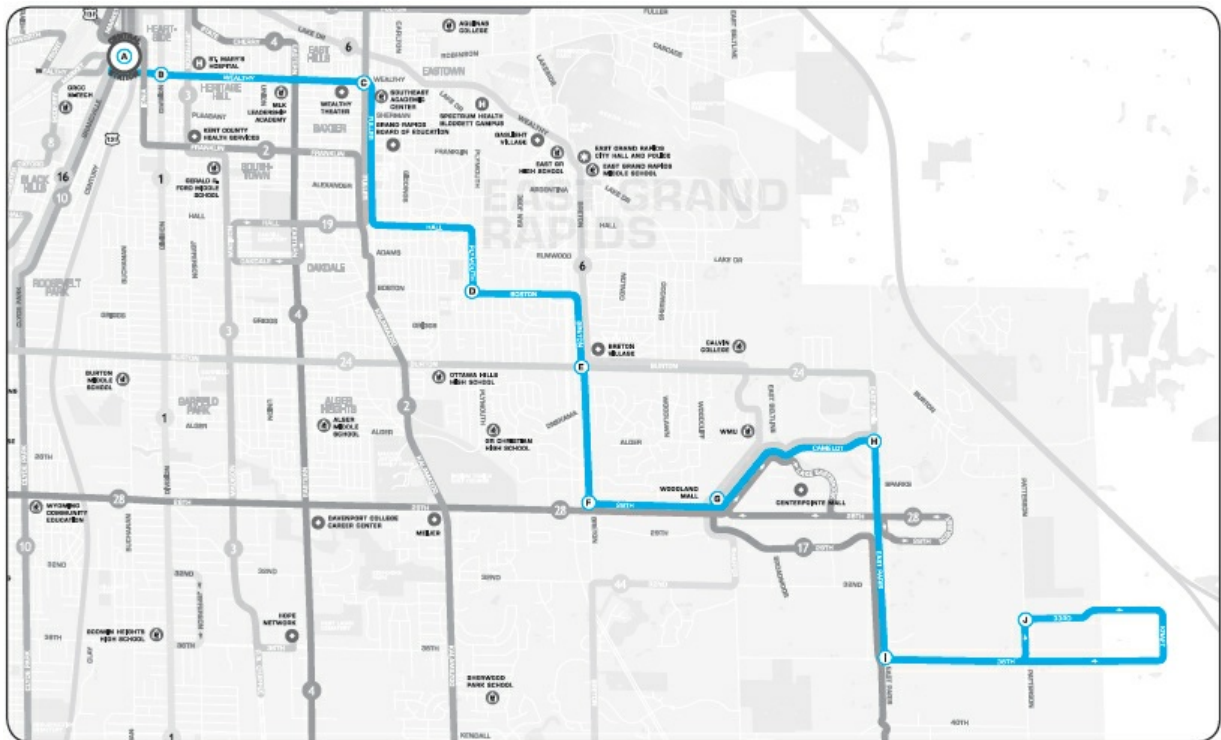

5 - Wealthy/Woodland