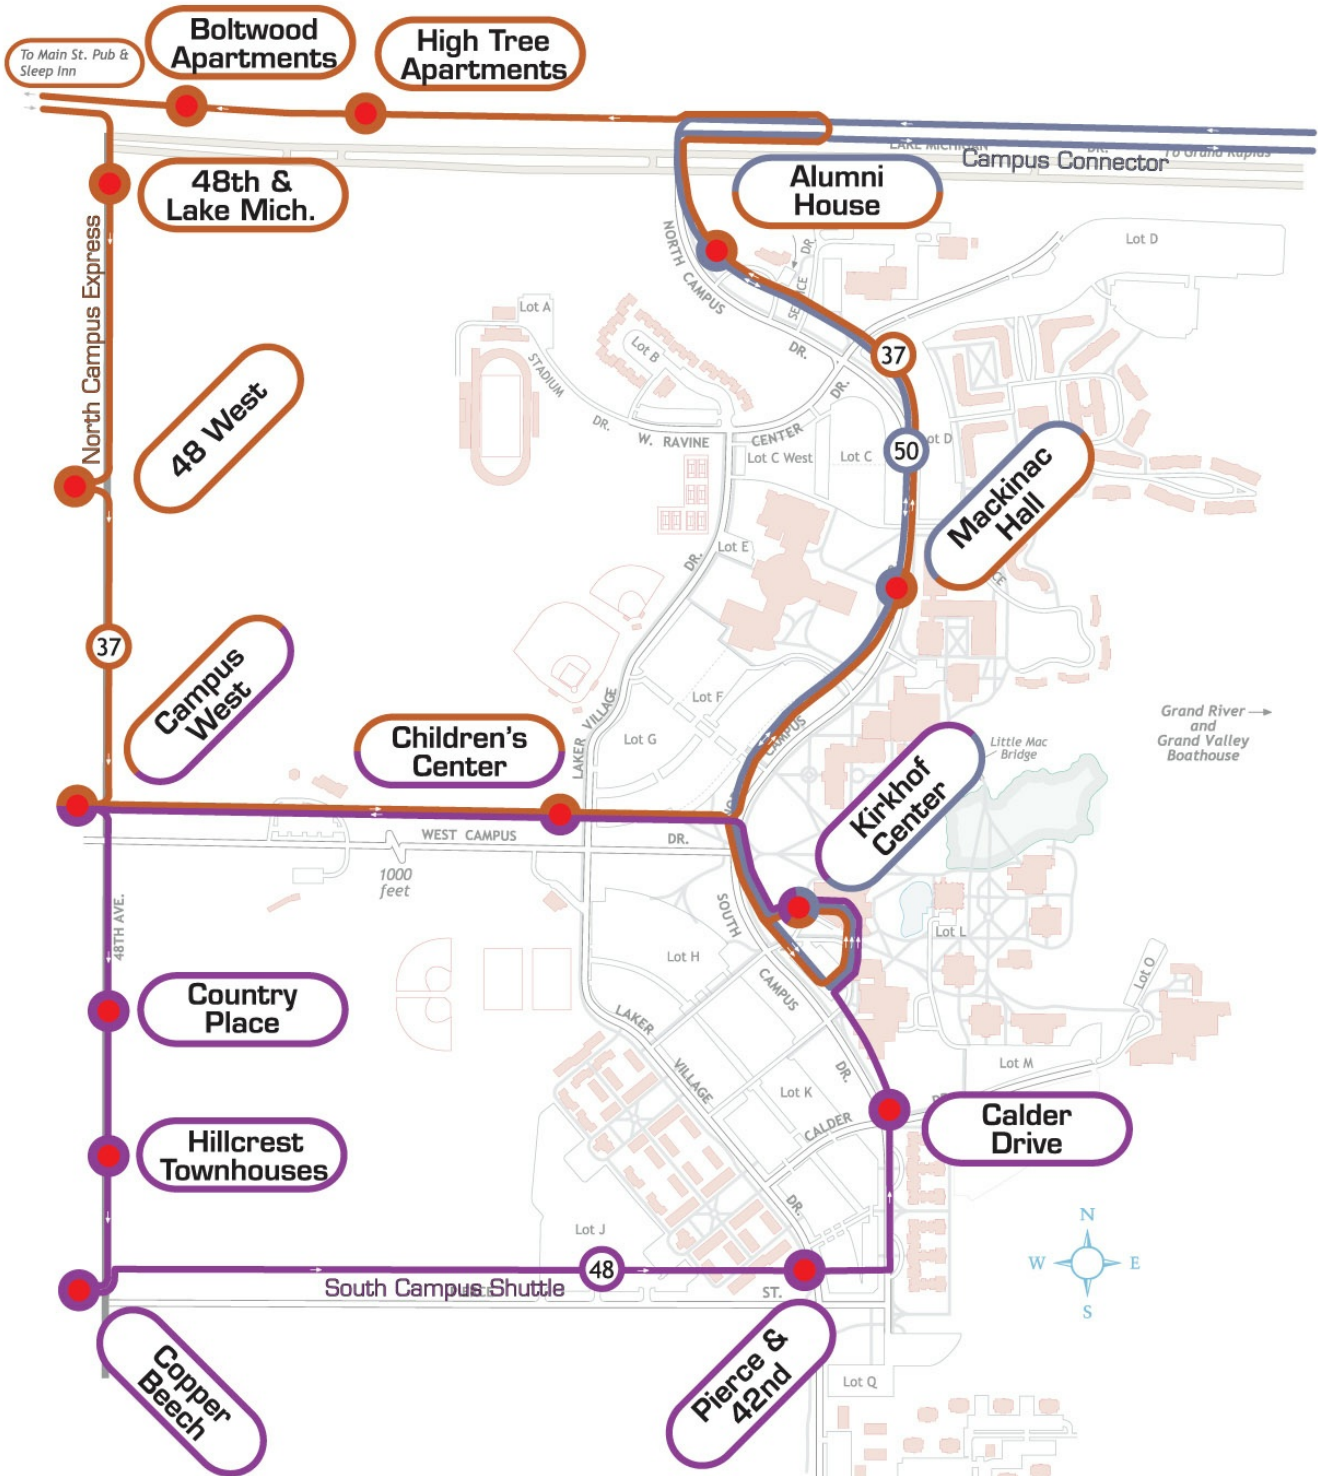

48 - South Campus

● ● ● = bus stops

Modified map by Nicholas Monoyios - 9/2005
 Base map by Christopher J. Bessert - 8/2005
 ©2005 Grand Valley State University