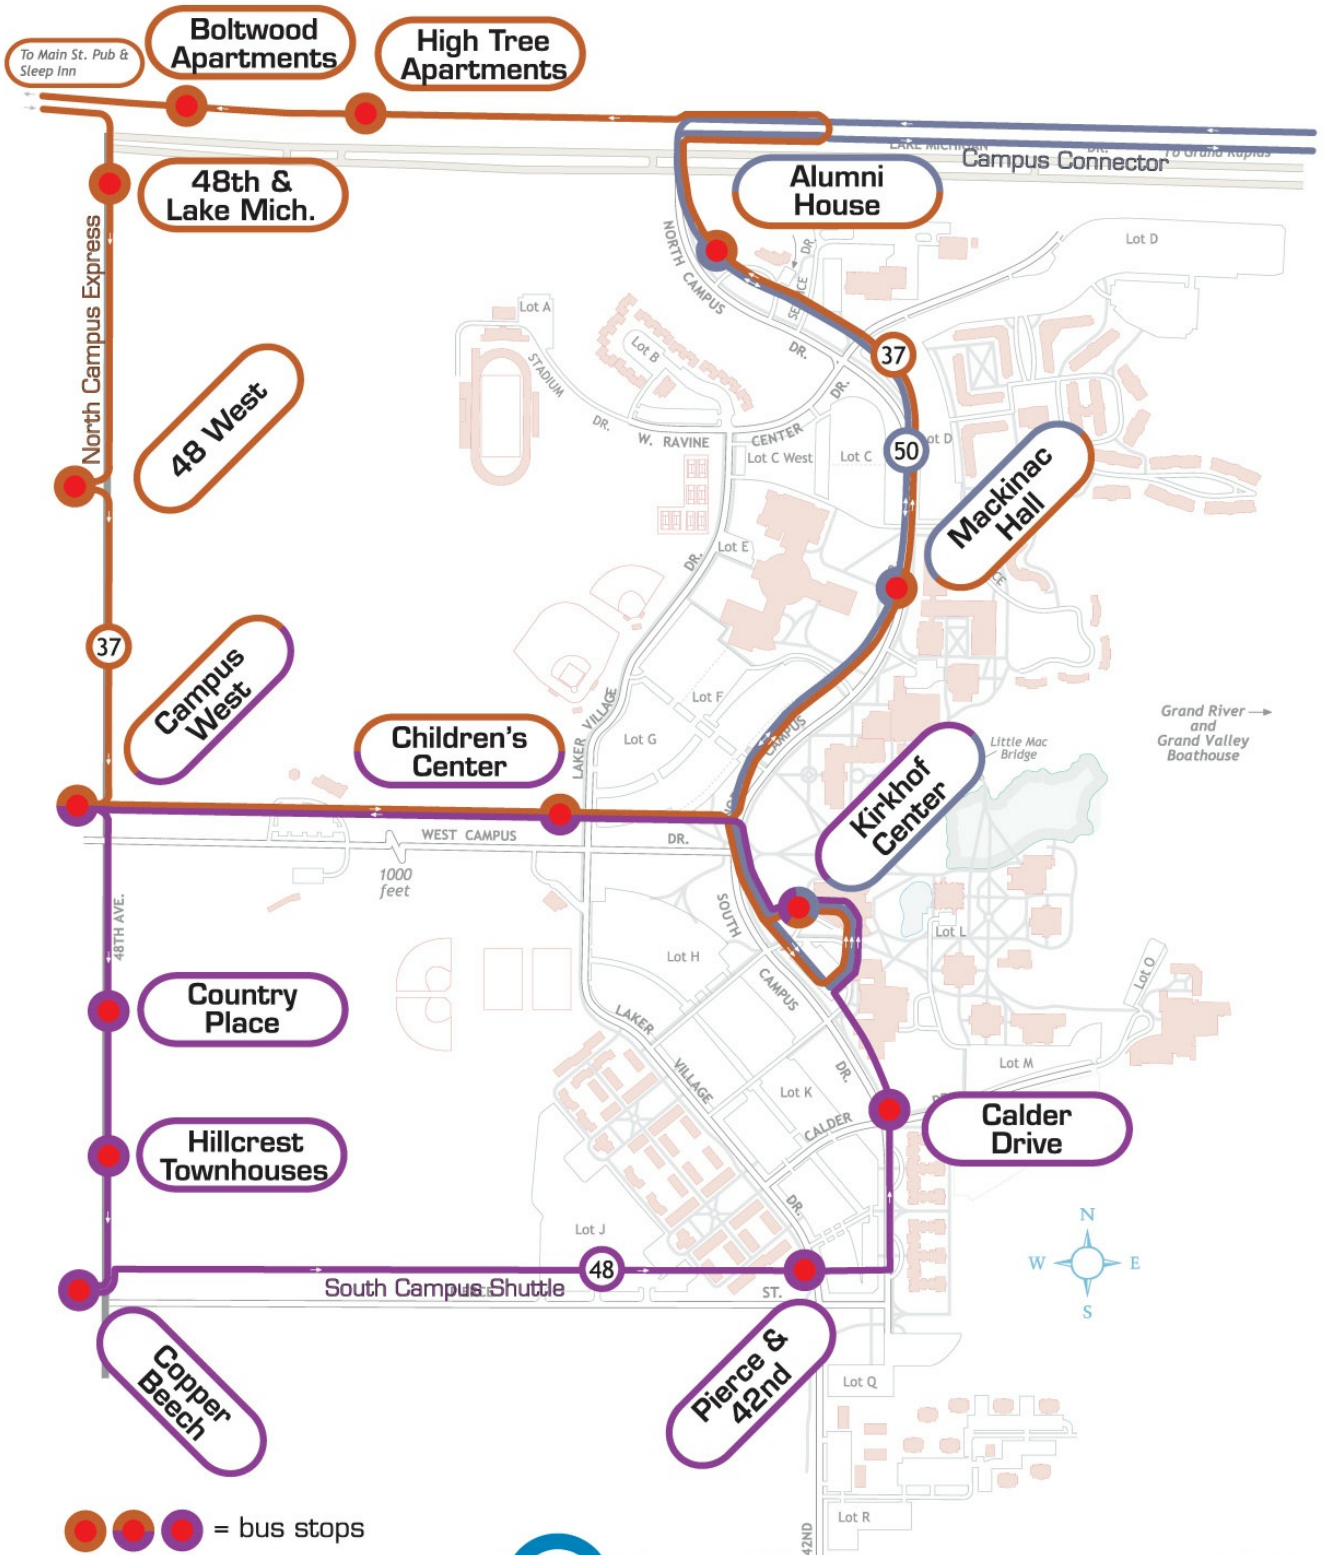

48 - South Campus

Modified map by Nicholas Monoyios - 9/2005
Base map by Christopher J. Bessert - 8/2005
©2005 Grand Valley State University