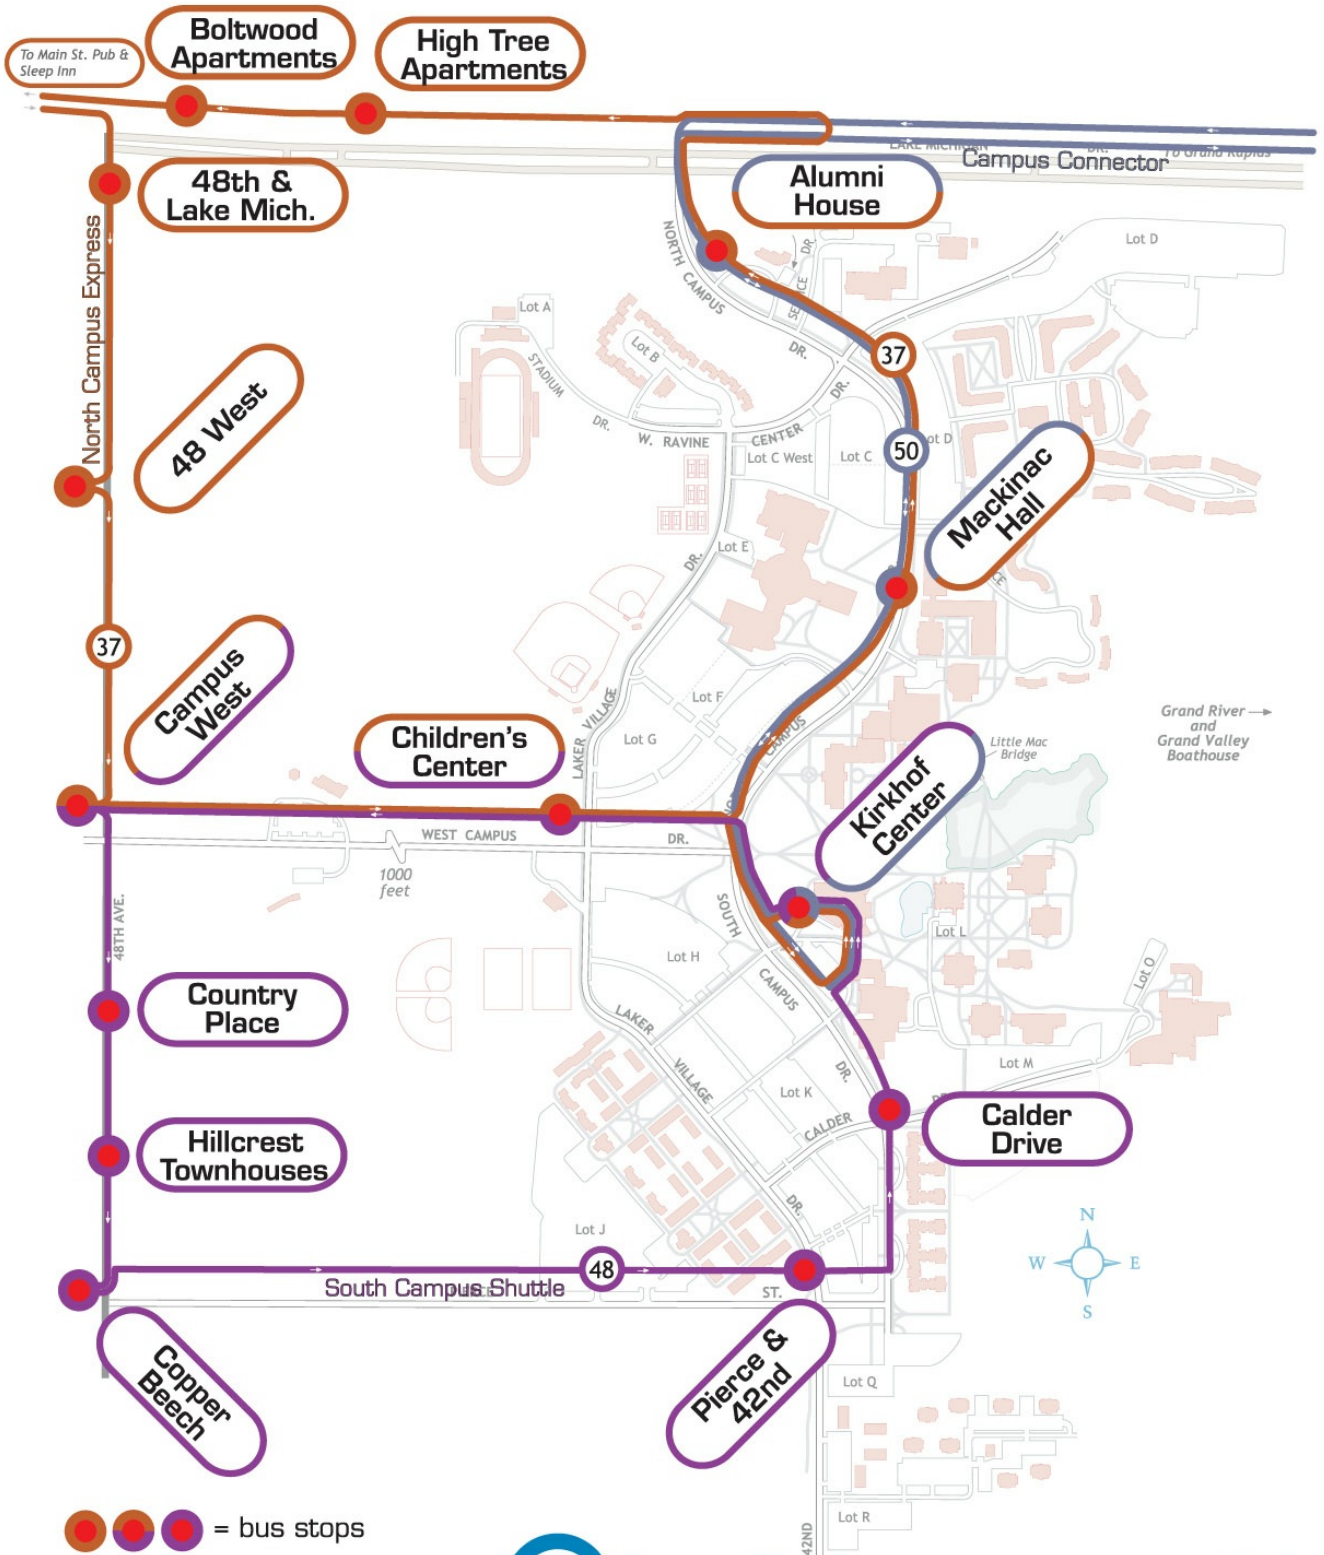

48 - South Campus

Modified map by Nicholas Monoyios - 9/2005
 Base map by Christopher J. Bessert - 8/2005
 ©2005 Grand Valley State University