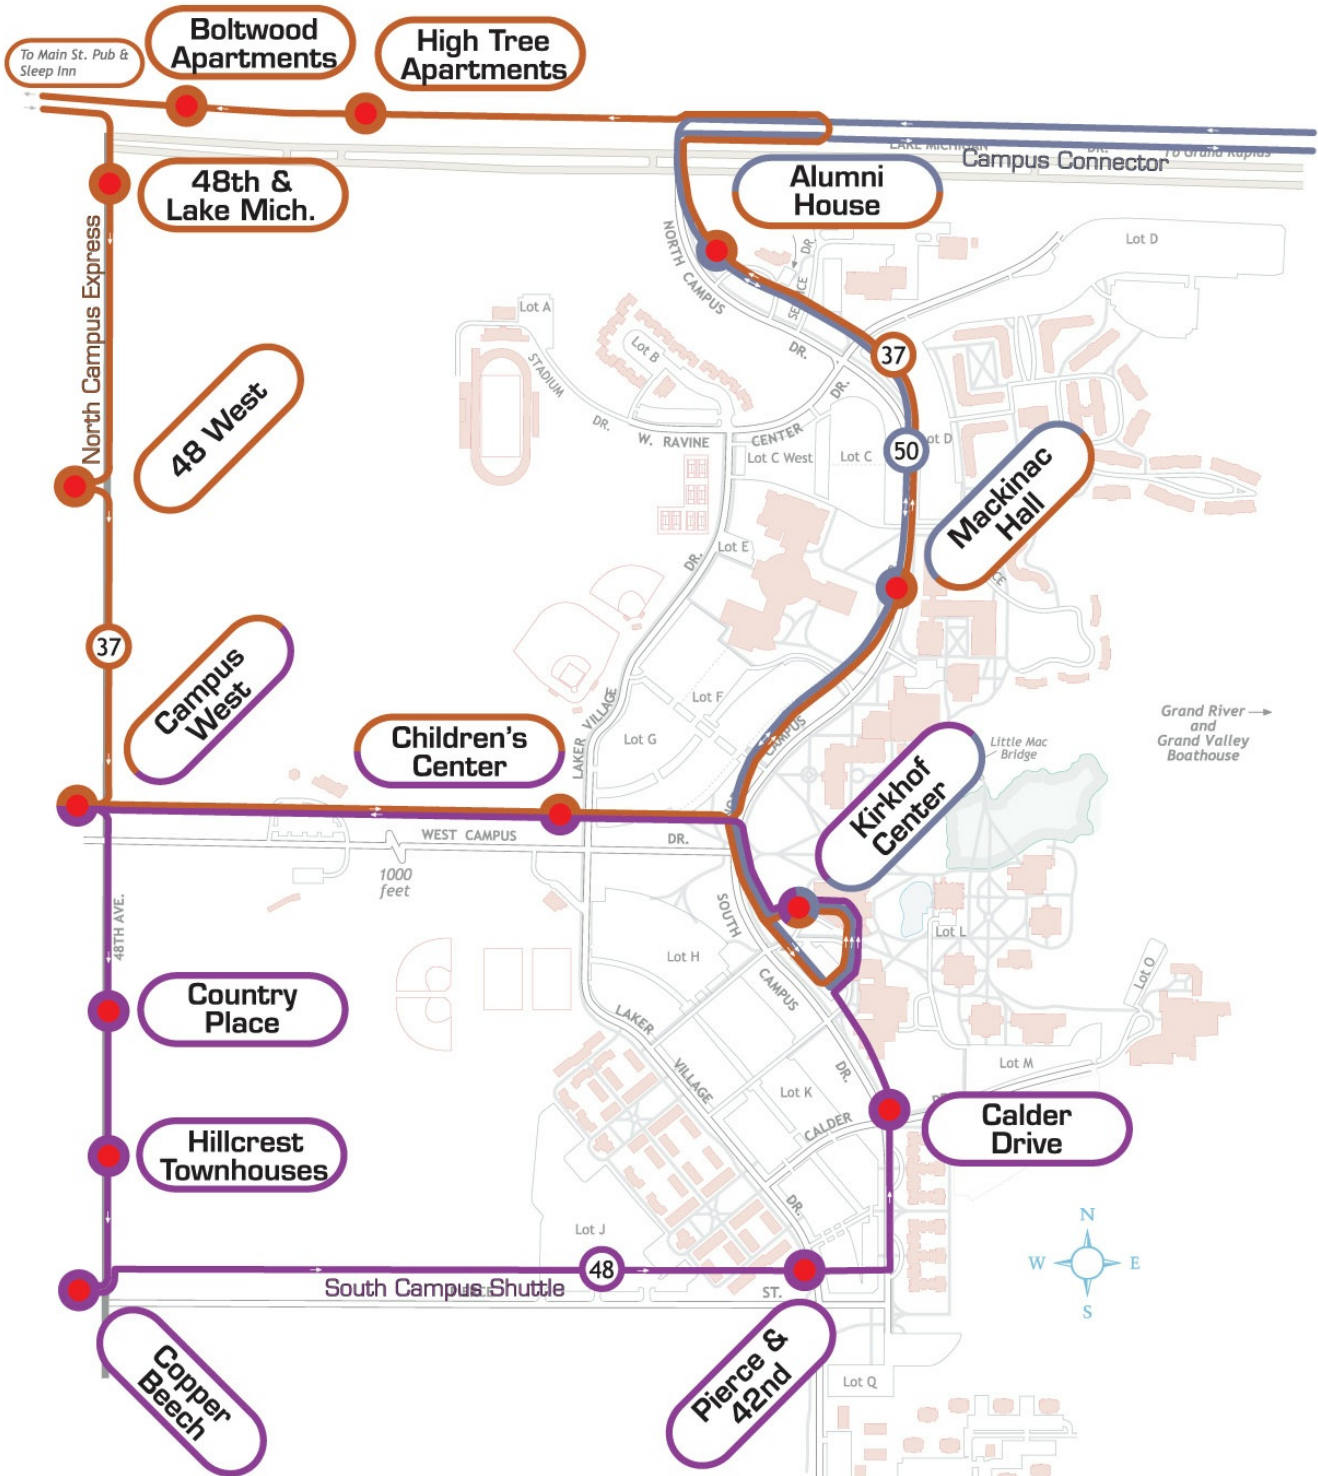

48 - South Campus

● ● ● = bus stops

Modified map by Nicholas Monoyios - 9/2005
 Base map by Christopher J. Bessert - 8/2005
 ©2005 Grand Valley State University

Schedule for : 48 - South Campus

Direction: **Loop**

Schedule for : 48 - South Campus

Direction: Loop

Day of Week: Weekdays

Kirkhof	Campus West Apts	Pierce at Greek Housing	Pierce and J Lot	Kirkhof
9:20 PM	9:23 PM	9:24 PM	9:27 PM	9:31 PM
9:25 PM	9:28 PM	9:29 PM	9:32 PM	9:36 PM
9:30 PM	9:33 PM	9:34 PM	9:37 PM	9:41 PM
9:35 PM	9:38 PM	9:39 PM	9:42 PM	9:46 PM
9:40 PM	9:43 PM	9:44 PM	9:47 PM	9:51 PM
9:45 PM	9:48 PM	9:49 PM	9:52 PM	9:56 PM
9:50 PM	9:53 PM	9:54 PM	9:57 PM	10:01 PM
9:55 PM	9:58 PM	9:59 PM	10:02 PM	10:06 PM
10:00 PM	10:03 PM	10:04 PM	10:07 PM	10:11 PM
10:10 PM	10:13 PM	10:14 PM	10:17 PM	10:21 PM
10:16 PM	10:19 PM	10:20 PM	10:23 PM	10:27 PM
10:24 PM	10:27 PM	10:28 PM	10:31 PM	10:35 PM
10:32 PM	10:35 PM	10:36 PM	10:39 PM	10:43 PM
10:40 PM	10:43 PM	10:44 PM	10:47 PM	10:51 PM
10:48 PM	10:51 PM	10:52 PM	10:55 PM	10:59 PM
10:56 PM	10:59 PM	11:00 PM	11:03 PM	11:07 PM
11:04 PM	11:07 PM	11:08 PM	11:11 PM	11:15 PM
11:12 PM	11:15 PM	11:16 PM	11:19 PM	11:23 PM
11:20 PM	11:23 PM	11:24 PM	11:27 PM	11:31 PM
11:28 PM	11:31 PM	11:32 PM	11:35 PM	11:39 PM
11:36 PM	11:39 PM	11:40 PM	11:43 PM	11:47 PM
11:44 PM	11:47 PM	11:48 PM	11:51 PM	11:55 PM
11:52 PM	11:55 PM	11:56 PM	11:59 PM	12:03 AM
12:00 AM	12:03 AM	12:04 AM	12:07 AM	12:11 AM
12:10 AM	12:13 AM	12:14 AM	12:17 AM	12:21 AM