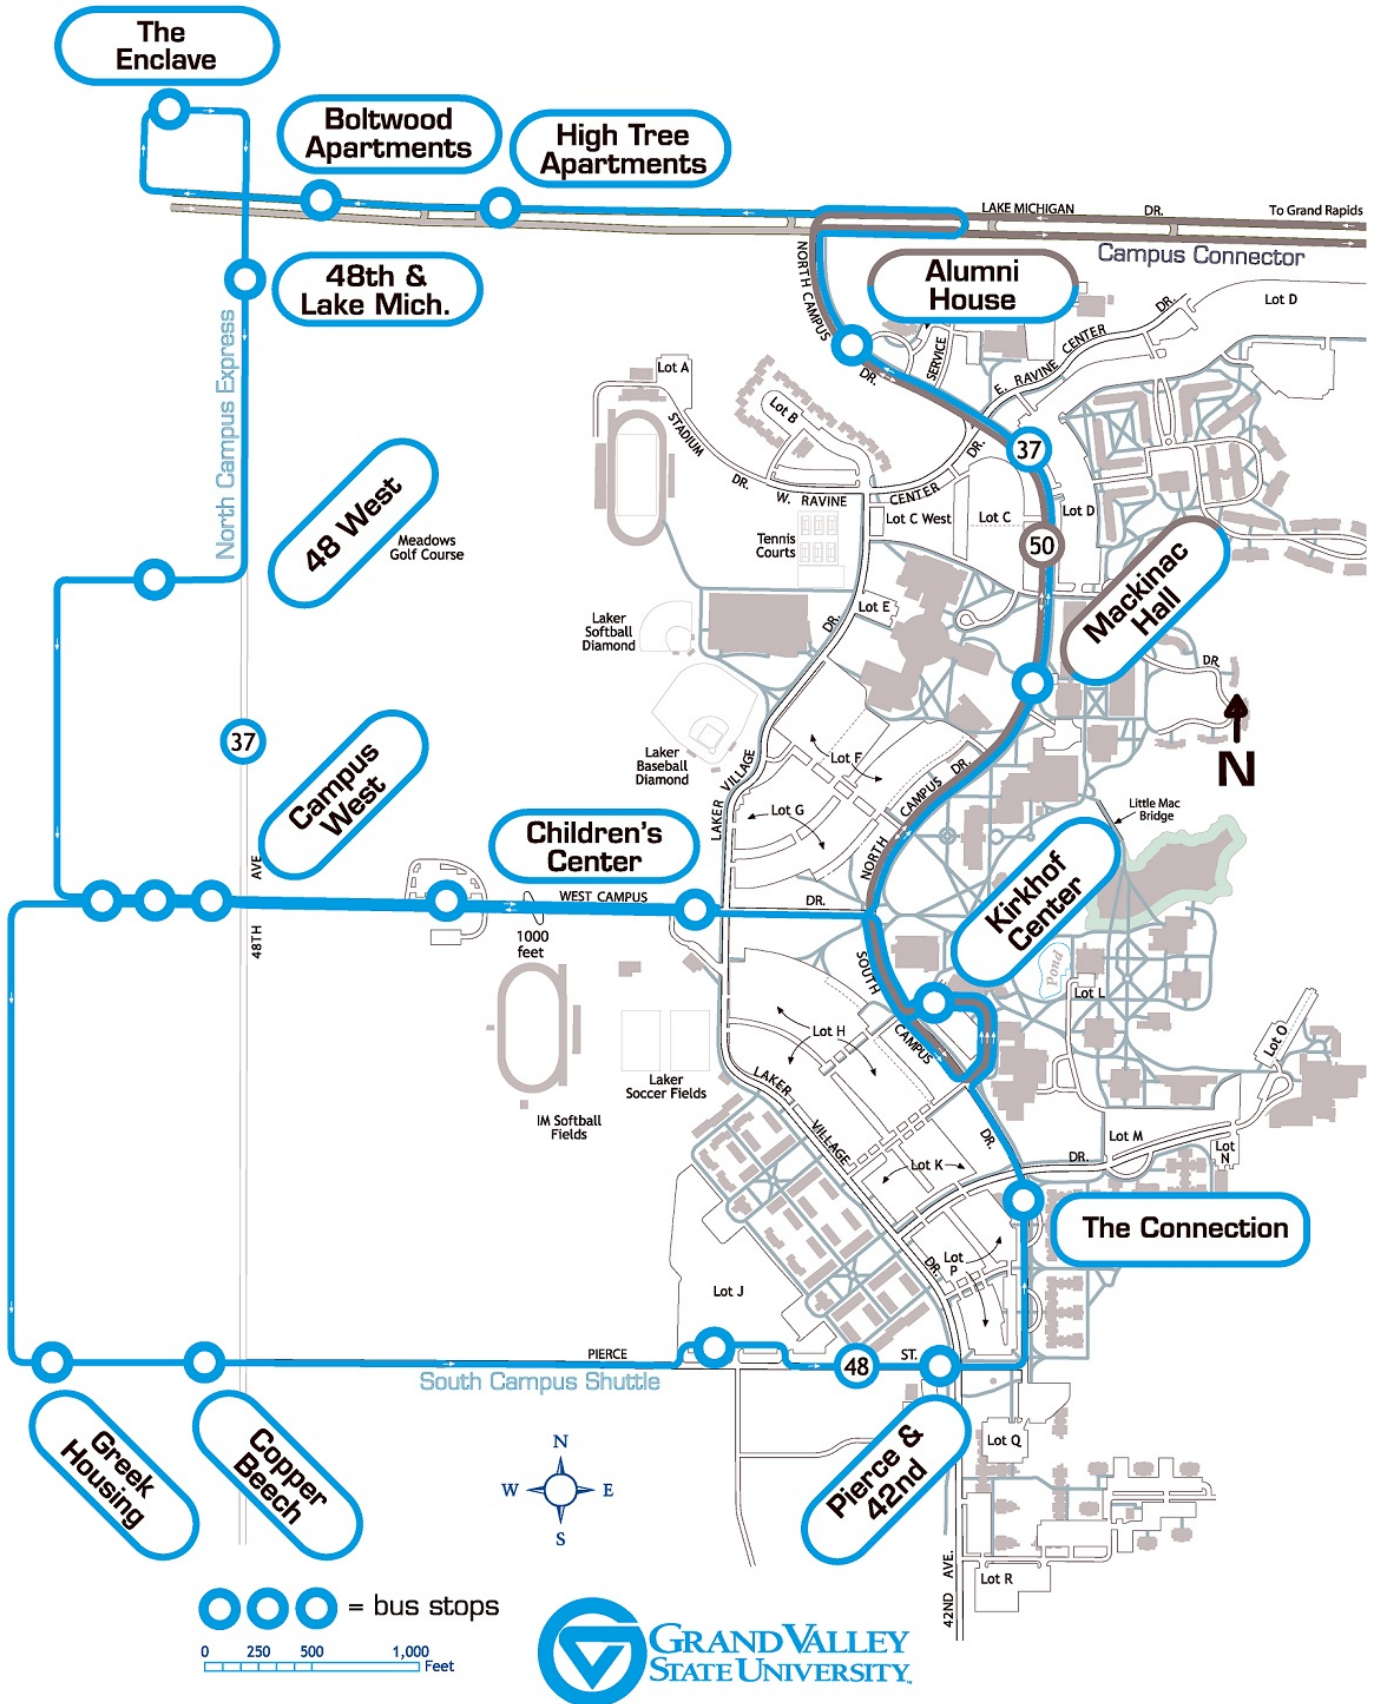

48 - South Campus