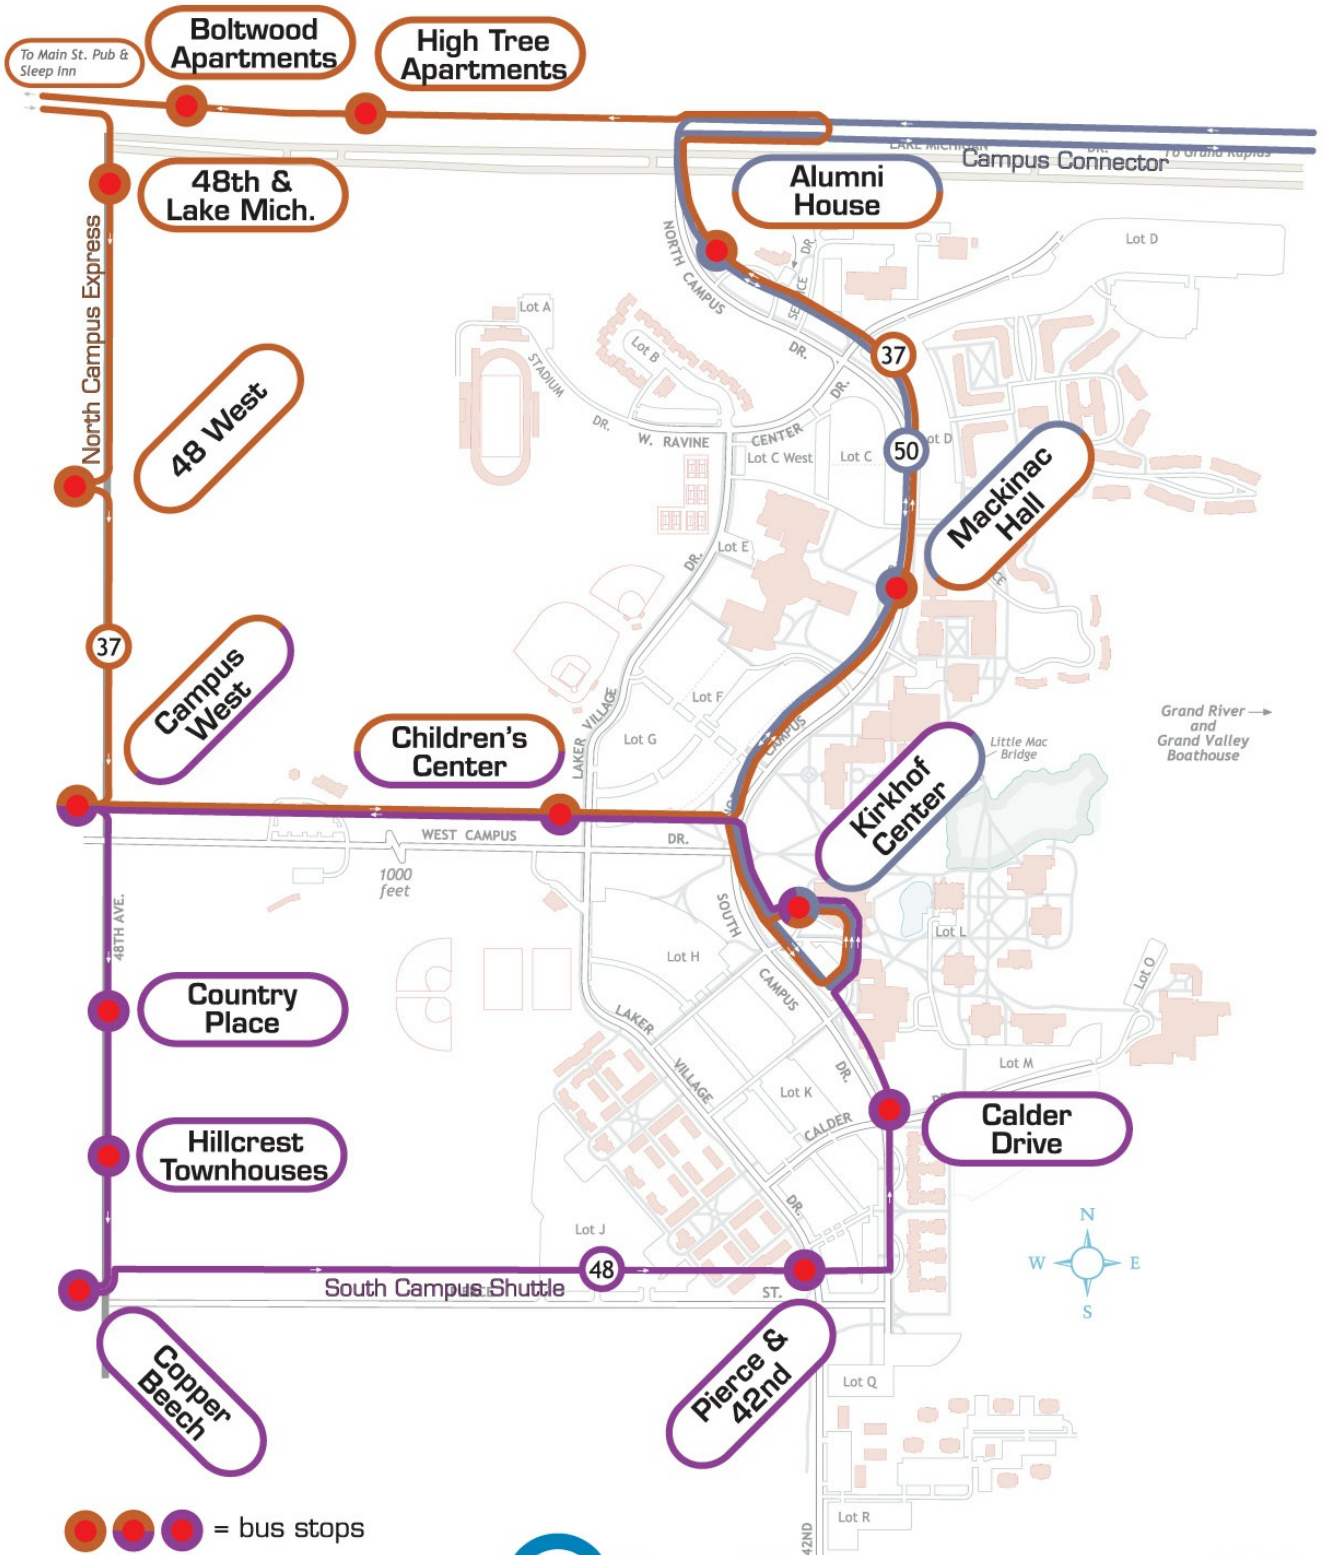

48 - South Campus

Modified map by Nicholas Monoyios - 9/2005
 Base map by Christopher J. Bessert - 8/2005
 ©2005 Grand Valley State University

Schedule for : 48 - South Campus

Direction: **Loop**

Day of Week: **Weekdays**

Schedule for : 48 - South Campus

Direction: Loop

Day of Week: Friday

Kirkhof	Campus West Apts	Pierce at Greek Housing	Pierce and J Lot	Kirkhof
4:15 PM	4:18 PM	4:20 PM	4:24 PM	4:28 PM
4:20 PM	4:23 PM	4:25 PM	4:29 PM	4:33 PM
4:25 PM	4:28 PM	4:30 PM	4:34 PM	4:38 PM
4:30 PM	4:33 PM	4:35 PM	4:39 PM	4:43 PM
4:35 PM	4:38 PM	4:40 PM	4:44 PM	4:48 PM
4:40 PM	4:43 PM	4:45 PM	4:49 PM	4:53 PM
4:45 PM	4:48 PM	4:50 PM	4:54 PM	4:58 PM
4:50 PM	4:53 PM	4:55 PM	4:59 PM	5:03 PM
4:55 PM	4:58 PM	5:00 PM	5:04 PM	5:08 PM
5:00 PM	5:03 PM	5:05 PM	5:09 PM	5:13 PM
5:05 PM	5:08 PM	5:10 PM	5:14 PM	5:18 PM
5:10 PM	5:13 PM	5:15 PM	5:19 PM	5:23 PM
5:15 PM	5:18 PM	5:20 PM	5:24 PM	5:28 PM
5:20 PM	5:23 PM	5:25 PM	5:29 PM	5:33 PM
5:25 PM	5:28 PM	5:30 PM	5:34 PM	5:38 PM
5:30 PM	5:33 PM	5:35 PM	5:39 PM	5:43 PM
5:35 PM	5:38 PM	5:40 PM	5:44 PM	5:48 PM
5:40 PM	5:43 PM	5:45 PM	5:49 PM	5:53 PM
5:45 PM	5:48 PM	5:50 PM	5:54 PM	5:58 PM
5:50 PM	5:53 PM	5:55 PM	5:59 PM	6:03 PM
5:55 PM	5:58 PM	6:00 PM	6:04 PM	6:08 PM
6:00 PM	6:03 PM	6:05 PM	6:09 PM	6:13 PM