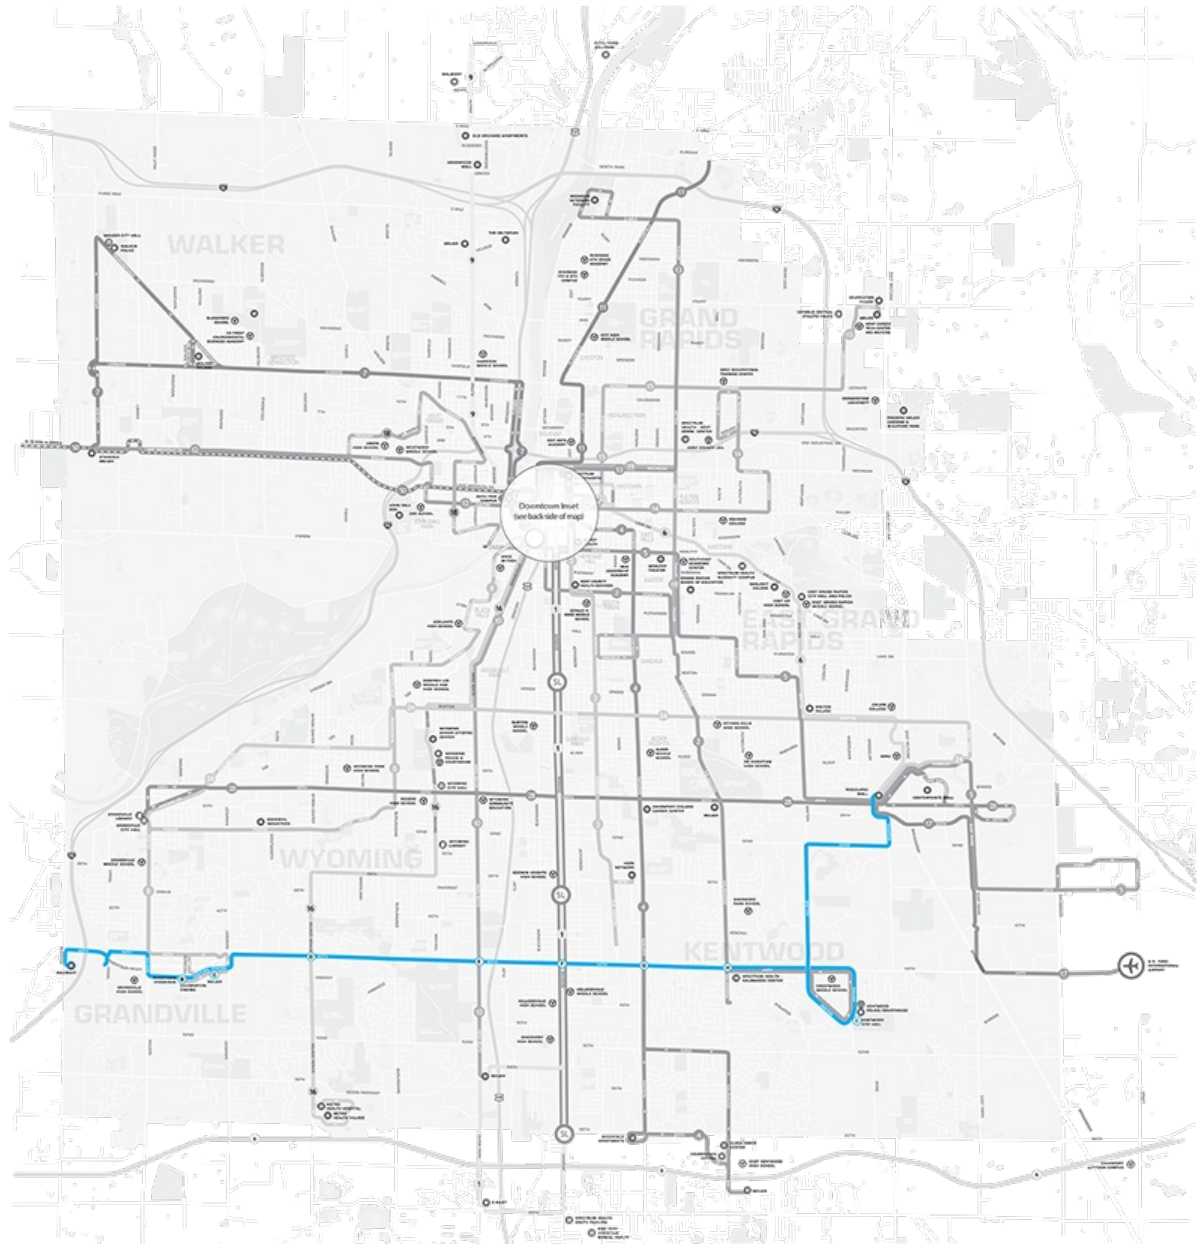

**44 - 44th St Crosstown**

**Schedule for : 44 - 44th St Crosstown**

**Direction: Eastbound**

**Day of Week: Weekdays**

Rivertown Walmart	Rivertown Crossings Mall	Rivertown Meijer	44th & Byron Center	44th & Clyde Park	44th & Division	44th & Eastern	44th & Kalamazoo	Kentwood City Hall	32nd & Breton	Woodland Mall
5:22 AM	5:33 AM	5:36 AM	5:41 AM	5:46 AM	5:49 AM	5:52 AM	5:55 AM	6:00 AM	6:06 AM	6:13 AM
5:52 AM	6:03 AM	6:06 AM	6:11 AM	6:16 AM	6:19 AM	6:22 AM	6:25 AM	6:30 AM	6:36 AM	6:43 AM
6:22 AM	6:33 AM	6:36 AM	6:41 AM	6:46 AM	6:49 AM	6:52 AM	6:55 AM	7:00 AM	7:06 AM	7:13 AM
6:52 AM	7:03 AM	7:06 AM	7:11 AM	7:16 AM	7:19 AM	7:22 AM	7:25 AM	7:30 AM	7:36 AM	7:43 AM
7:22 AM	7:33 AM	7:36 AM	7:41 AM	7:46 AM	7:49 AM	7:52 AM	7:55 AM	8:00 AM	8:06 AM	8:13 AM
7:52 AM	8:03 AM	8:06 AM	8:11 AM	8:16 AM	8:19 AM	8:22 AM	8:25 AM	8:30 AM	8:36 AM	8:43 AM
8:22 AM	8:33 AM	8:36 AM	8:41 AM	8:46 AM	8:49 AM	8:52 AM	8:55 AM	9:00 AM	9:06 AM	9:13 AM
8:52 AM	9:03 AM	9:06 AM	9:11 AM	9:16 AM	9:19 AM	9:22 AM	9:25 AM	9:30 AM	9:36 AM	9:43 AM
9:22 AM	9:33 AM	9:36 AM	9:41 AM	9:46 AM	9:49 AM	9:52 AM	9:55 AM	10:00 AM	10:06 AM	10:13 AM
9:52 AM	10:03 AM	10:06 AM	10:11 AM	10:16 AM	10:19 AM	10:22 AM	10:25 AM	10:30 AM	10:36 AM	10:43 AM
10:22 AM	10:33 AM	10:36 AM	10:41 AM	10:46 AM	10:49 AM	10:52 AM	10:55 AM	11:00 AM	11:06 AM	11:13 AM
10:52 AM	11:03 AM	11:06 AM	11:11 AM	11:16 AM	11:19 AM	11:22 AM	11:25 AM	11:30 AM	11:36 AM	11:43 AM
11:22 AM	11:33 AM	11:36 AM	11:41 AM	11:46 AM	11:49 AM	11:52 AM	11:55 AM	12:00 PM	12:06 PM	12:13 PM
11:52 AM	12:03 PM	12:06 PM	12:11 PM	12:16 PM	12:19 PM	12:22 PM	12:25 PM	12:30 PM	12:36 PM	12:43 PM
12:22 PM	12:33 PM	12:36 PM	12:41 PM	12:46 PM	12:49 PM	12:52 PM	12:55 PM	1:00 PM	1:06 PM	1:13 PM
12:52 PM	1:03 PM	1:06 PM	1:11 PM	1:16 PM	1:19 PM	1:22 PM	1:25 PM	1:30 PM	1:36 PM	1:43 PM
1:22 PM	1:33 PM	1:36 PM	1:41 PM	1:46 PM	1:49 PM	1:52 PM	1:55 PM	2:00 PM	2:06 PM	2:13 PM
1:52 PM	2:03 PM	2:06 PM	2:11 PM	2:16 PM	2:19 PM	2:22 PM	2:25 PM	2:30 PM	2:36 PM	2:43 PM
2:22 PM	2:33 PM	2:36 PM	2:41 PM	2:46 PM	2:49 PM	2:52 PM	2:55 PM	3:00 PM	3:06 PM	3:13 PM
2:52 PM	3:03 PM	3:06 PM	3:11 PM	3:16 PM	3:19 PM	3:22 PM	3:25 PM	3:30 PM	3:36 PM	3:43 PM
3:22 PM	3:33 PM	3:36 PM	3:41 PM	3:46 PM	3:49 PM	3:52 PM	3:55 PM	4:00 PM	4:06 PM	4:13 PM
3:52 PM	4:03 PM	4:06 PM	4:11 PM	4:16 PM	4:19 PM	4:22 PM	4:25 PM	4:30 PM	4:36 PM	4:43 PM
4:22 PM	4:33 PM	4:36 PM	4:41 PM	4:46 PM	4:49 PM	4:52 PM	4:55 PM	5:00 PM	5:06 PM	5:13 PM
4:52 PM	5:03 PM	5:06 PM	5:11 PM	5:16 PM	5:19 PM	5:22 PM	5:25 PM	5:30 PM	5:36 PM	5:43 PM
5:22 PM	5:33 PM	5:36 PM	5:41 PM	5:46 PM	5:49 PM	5:52 PM	5:55 PM	6:00 PM	6:06 PM	6:13 PM
5:52 PM	6:03 PM	6:06 PM	6:11 PM	6:16 PM	6:19 PM	6:22 PM	6:25 PM	6:30 PM	6:36 PM	6:43 PM
6:30 PM	6:41 PM	6:44 PM	6:49 PM	6:54 PM	6:57 PM	7:00 PM	7:03 PM	7:08 PM	7:14 PM	7:21 PM
7:00 PM	7:11 PM	7:14 PM	7:19 PM	7:24 PM	7:27 PM	7:30 PM	7:33 PM	7:38 PM	7:44 PM	7:51 PM
7:30 PM	7:41 PM	7:44 PM	7:49 PM	7:54 PM	7:57 PM	8:00 PM	8:03 PM	8:08 PM	8:14 PM	8:21 PM
8:30 PM	8:41 PM	8:44 PM	8:49 PM	8:54 PM	8:57 PM	9:00 PM	9:03 PM	9:08 PM	9:14 PM	9:21 PM
9:30 PM	--	9:44 PM	9:49 PM	9:54 PM	9:57 PM	10:00 PM	10:03 PM	10:08 PM	10:14 PM	10:21 PM
10:30 PM	--	10:44 PM	10:49 PM	10:54 PM	10:57 PM	11:00 PM	11:03 PM	11:08 PM	11:14 PM	11:21 PM
11:30 PM	--	11:44 PM	11:49 PM	11:54 PM	11:57 PM	12:00 AM	12:03 AM	12:08 AM	12:14 AM	12:21 AM