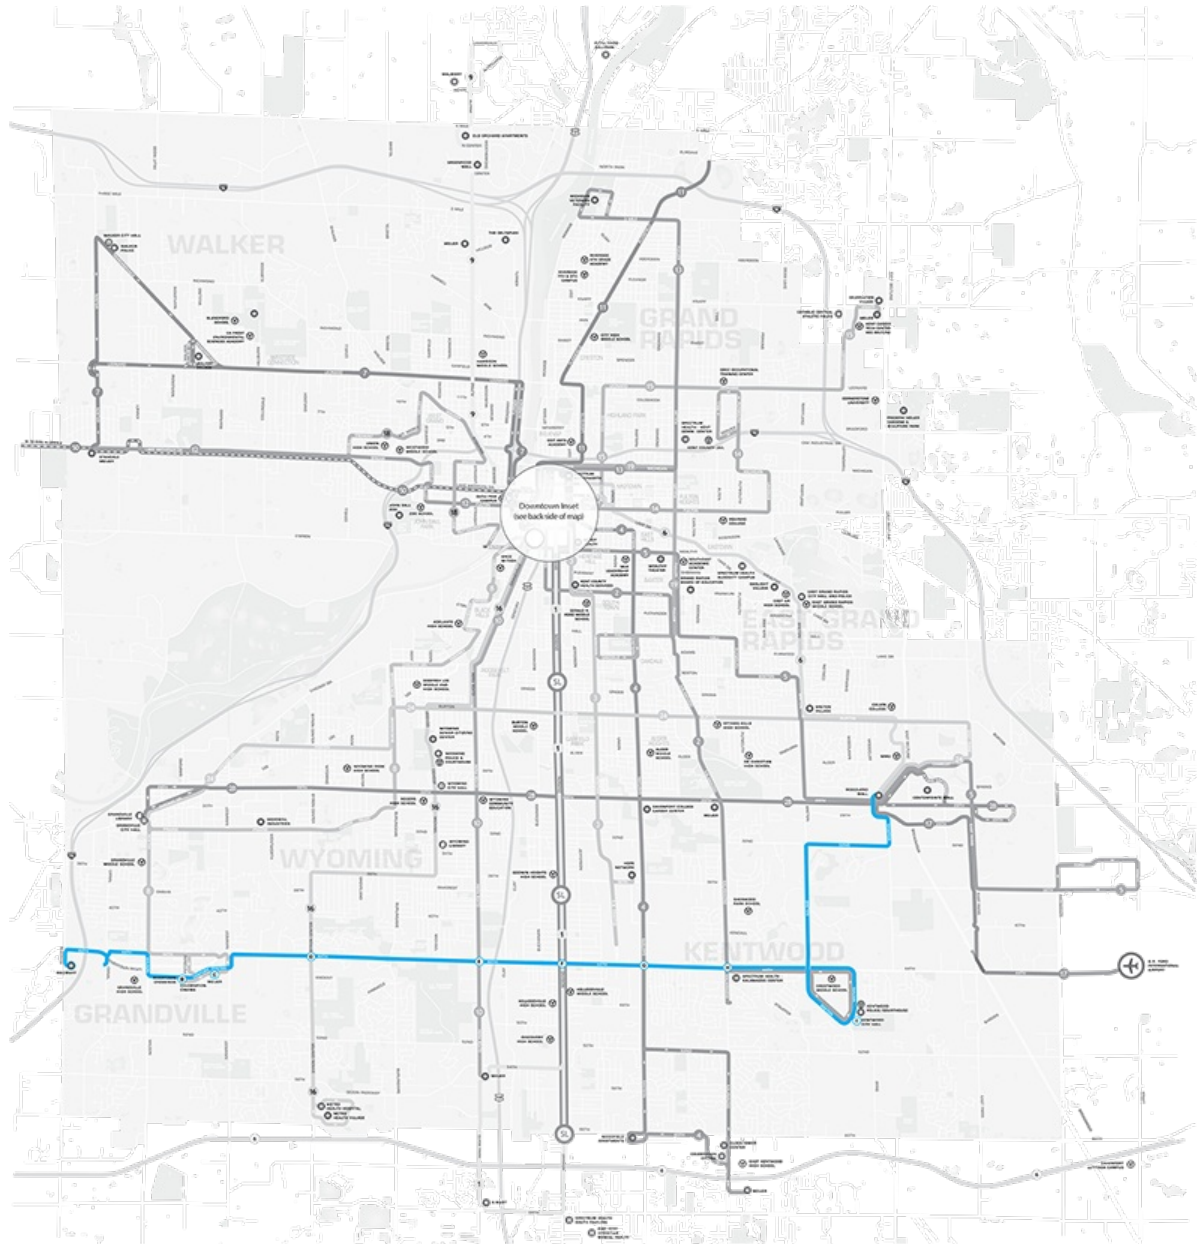

44 - 44th St Crosstown

Schedule for : 44 - 44th St Crosstown

Direction: Eastbound

Day of Week: Weekdays

Rivertown Walmart	Rivertown Crossings Mall	Rivertown Meijer	44th & Byron Center	44th & Clyde Park	44th & Division	44th & Eastern	44th & Kalamazoo	Kentwood City Hall	32nd & Breton	Woodland Mall
5:22 AM	5:33 AM	5:36 AM	5:41 AM	5:46 AM	5:49 AM	5:52 AM	5:55 AM	6:00 AM	6:06 AM	6:13 AM
5:52 AM	6:03 AM	6:06 AM	6:11 AM	6:16 AM	6:19 AM	6:22 AM	6:25 AM	6:30 AM	6:36 AM	6:43 AM
6:22 AM	6:33 AM	6:36 AM	6:41 AM	6:46 AM	6:49 AM	6:52 AM	6:55 AM	7:00 AM	7:06 AM	7:13 AM
6:52 AM	7:03 AM	7:06 AM	7:11 AM	7:16 AM	7:19 AM	7:22 AM	7:25 AM	7:30 AM	7:36 AM	7:43 AM
7:22 AM	7:33 AM	7:36 AM	7:41 AM	7:46 AM	7:49 AM	7:52 AM	7:55 AM	8:00 AM	8:06 AM	8:13 AM
7:52 AM	8:03 AM	8:06 AM	8:11 AM	8:16 AM	8:19 AM	8:22 AM	8:25 AM	8:30 AM	8:36 AM	8:43 AM
8:22 AM	8:33 AM	8:36 AM	8:41 AM	8:46 AM	8:49 AM	8:52 AM	8:55 AM	9:00 AM	9:06 AM	9:13 AM
8:52 AM	9:03 AM	9:06 AM	9:11 AM	9:16 AM	9:19 AM	9:22 AM	9:25 AM	9:30 AM	9:36 AM	9:43 AM
9:22 AM	9:33 AM	9:36 AM	9:41 AM	9:46 AM	9:49 AM	9:52 AM	9:55 AM	10:00 AM	10:06 AM	10:13 AM
9:52 AM	10:03 AM	10:06 AM	10:11 AM	10:16 AM	10:19 AM	10:22 AM	10:25 AM	10:30 AM	10:36 AM	10:43 AM
10:22 AM	10:33 AM	10:36 AM	10:41 AM	10:46 AM	10:49 AM	10:52 AM	10:55 AM	11:00 AM	11:06 AM	11:13 AM
10:52 AM	11:03 AM	11:06 AM	11:11 AM	11:16 AM	11:19 AM	11:22 AM	11:25 AM	11:30 AM	11:36 AM	11:43 AM
11:22 AM	11:33 AM	11:36 AM	11:41 AM	11:46 AM	11:49 AM	11:52 AM	11:55 AM	12:00 PM	12:06 PM	12:13 PM
11:52 AM	12:03 PM	12:06 PM	12:11 PM	12:16 PM	12:19 PM	12:22 PM	12:25 PM	12:30 PM	12:36 PM	12:43 PM
12:22 PM	12:33 PM	12:36 PM	12:41 PM	12:46 PM	12:49 PM	12:52 PM	12:55 PM	1:00 PM	1:06 PM	1:13 PM
12:52 PM	1:03 PM	1:06 PM	1:11 PM	1:16 PM	1:19 PM	1:22 PM	1:25 PM	1:30 PM	1:36 PM	1:43 PM
1:22 PM	1:33 PM	1:36 PM	1:41 PM	1:46 PM	1:49 PM	1:52 PM	1:55 PM	2:00 PM	2:06 PM	2:13 PM
1:52 PM	2:03 PM	2:06 PM	2:11 PM	2:16 PM	2:19 PM	2:22 PM	2:25 PM	2:30 PM	2:36 PM	2:43 PM
2:22 PM	2:33 PM	2:36 PM	2:41 PM	2:46 PM	2:49 PM	2:52 PM	2:55 PM	3:00 PM	3:06 PM	3:13 PM
2:52 PM	3:03 PM	3:06 PM	3:11 PM	3:16 PM	3:19 PM	3:22 PM	3:25 PM	3:30 PM	3:36 PM	3:43 PM
3:22 PM	3:33 PM	3:36 PM	3:41 PM	3:46 PM	3:49 PM	3:52 PM	3:55 PM	4:00 PM	4:06 PM	4:13 PM
3:52 PM	4:03 PM	4:06 PM	4:11 PM	4:16 PM	4:19 PM	4:22 PM	4:25 PM	4:30 PM	4:36 PM	4:43 PM
4:22 PM	4:33 PM	4:36 PM	4:41 PM	4:46 PM	4:49 PM	4:52 PM	4:55 PM	5:00 PM	5:06 PM	5:13 PM
4:52 PM	5:03 PM	5:06 PM	5:11 PM	5:16 PM	5:19 PM	5:22 PM	5:25 PM	5:30 PM	5:36 PM	5:43 PM
5:22 PM	5:33 PM	5:36 PM	5:41 PM	5:46 PM	5:49 PM	5:52 PM	5:55 PM	6:00 PM	6:06 PM	6:13 PM
5:52 PM	6:03 PM	6:06 PM	6:11 PM	6:16 PM	6:19 PM	6:22 PM	6:25 PM	6:30 PM	6:36 PM	6:43 PM
6:30 PM	6:41 PM	6:44 PM	6:49 PM	6:54 PM	6:57 PM	7:00 PM	7:03 PM	7:08 PM	7:14 PM	7:21 PM
7:00 PM	7:11 PM	7:14 PM	7:19 PM	7:24 PM	7:27 PM	7:30 PM	7:33 PM	7:38 PM	7:44 PM	7:51 PM
7:30 PM	7:41 PM	7:44 PM	7:49 PM	7:54 PM	7:57 PM	8:00 PM	8:03 PM	8:08 PM	8:14 PM	8:21 PM
8:30 PM	8:41 PM	8:44 PM	8:49 PM	8:54 PM	8:57 PM	9:00 PM	9:03 PM	9:08 PM	9:14 PM	9:21 PM
9:30 PM	--	9:44 PM	9:49 PM	9:54 PM	9:57 PM	10:00 PM	10:03 PM	10:08 PM	10:14 PM	10:21 PM
10:30 PM	--	10:44 PM	10:49 PM	10:54 PM	10:57 PM	11:00 PM	11:03 PM	11:08 PM	11:14 PM	11:21 PM
11:30 PM	--	11:44 PM	11:49 PM	11:54 PM	11:57 PM	12:00 AM	12:03 AM	12:08 AM	12:14 AM	12:21 AM