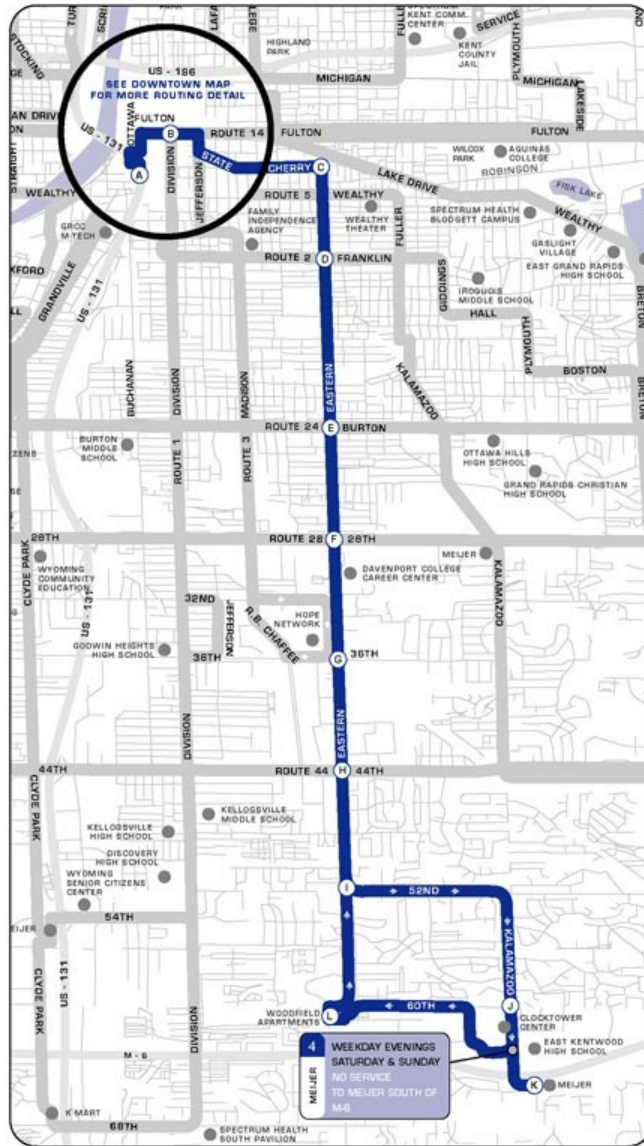

## Schedule for : 4 - Eastern

Direction: **Northbound**

Day of Week: **Weekdays**

Gaines Meijer	Woodfield Apartments	52nd & Eastern	44th & Eastern	36th & Eastern	28th & Eastern	Burton & Eastern	Franklin & Eastern	Cherry & Eastern	Fulton & Sheldon	Central Station
4:50 AM	4:58 AM	5:02 AM	5:05 AM	5:08 AM	5:11 AM	5:14 AM	5:20 AM	5:25 AM	5:30 AM	5:35 AM
5:20 AM	5:28 AM	5:32 AM	5:35 AM	5:38 AM	5:41 AM	5:44 AM	5:50 AM	5:55 AM	6:00 AM	6:05 AM
--	--	--	--	--	5:56 AM	5:59 AM	6:05 AM	6:10 AM	6:15 AM	6:20 AM
5:50 AM	5:58 AM	6:02 AM	6:05 AM	6:08 AM	6:11 AM	6:14 AM	6:20 AM	6:25 AM	6:30 AM	6:35 AM
--	--	--	--	--	6:26 AM	6:29 AM	6:35 AM	6:40 AM	6:45 AM	6:50 AM
6:20 AM	6:28 AM	6:32 AM	6:35 AM	6:38 AM	6:41 AM	6:44 AM	6:50 AM	6:55 AM	7:00 AM	7:05 AM
--	--	--	--	--	6:56 AM	6:59 AM	7:05 AM	7:10 AM	7:15 AM	7:20 AM
6:50 AM	6:58 AM	7:02 AM	7:05 AM	7:08 AM	7:11 AM	7:14 AM	7:20 AM	7:25 AM	7:30 AM	7:35 AM
--	--	--	--	--	7:26 AM	7:29 AM	7:35 AM	7:40 AM	7:45 AM	7:50 AM
7:20 AM	7:28 AM	7:32 AM	7:35 AM	7:38 AM	7:41 AM	7:44 AM	7:50 AM	7:55 AM	8:00 AM	8:05 AM
--	--	--	--	--	7:56 AM	7:59 AM	8:05 AM	8:10 AM	8:15 AM	8:20 AM
7:50 AM	7:58 AM	8:02 AM	8:05 AM	8:08 AM	8:11 AM	8:14 AM	8:20 AM	8:25 AM	8:30 AM	8:35 AM
--	--	--	--	--	8:26 AM	8:29 AM	8:35 AM	8:40 AM	8:45 AM	8:50 AM
8:20 AM	8:28 AM	8:32 AM	8:35 AM	8:38 AM	8:41 AM	8:44 AM	8:50 AM	8:55 AM	9:00 AM	9:05 AM
8:50 AM	8:58 AM	9:02 AM	9:05 AM	9:08 AM	9:11 AM	9:14 AM	9:20 AM	9:25 AM	9:30 AM	9:35 AM
9:20 AM	9:28 AM	9:32 AM	9:35 AM	9:38 AM	9:41 AM	9:44 AM	9:50 AM	9:55 AM	10:00 AM	10:05 AM
9:50 AM	9:58 AM	10:02 AM	10:05 AM	10:08 AM	10:11 AM	10:14 AM	10:20 AM	10:25 AM	10:30 AM	10:35 AM
10:20 AM	10:28 AM	10:32 AM	10:35 AM	10:38 AM	10:41 AM	10:44 AM	10:50 AM	10:55 AM	11:00 AM	11:05 AM
10:50 AM	10:58 AM	11:02 AM	11:05 AM	11:08 AM	11:11 AM	11:14 AM	11:20 AM	11:25 AM	11:30 AM	11:35 AM
11:20 AM	11:28 AM	11:32 AM	11:35 AM	11:38 AM	11:41 AM	11:44 AM	11:50 AM	11:55 AM	12:00 PM	12:05 PM
11:50 AM	11:58 AM	12:02 PM	12:05 PM	12:08 PM	12:11 PM	12:14 PM	12:20 PM	12:25 PM	12:30 PM	12:35 PM
12:20 PM	12:28 PM	12:32 PM	12:35 PM	12:38 PM	12:41 PM	12:44 PM	12:50 PM	12:55 PM	1:00 PM	1:05 PM
--	12:58 PM	1:02 PM	1:05 PM	1:08 PM	1:11 PM	1:14 PM	1:20 PM	1:25 PM	1:30 PM	1:35 PM
--	1:28 PM	1:32 PM	1:35 PM	1:38 PM	1:41 PM	1:44 PM	1:50 PM	1:55 PM	2:00 PM	2:05 PM
--	1:58 PM	2:02 PM	2:05 PM	2:08 PM	2:11 PM	2:14 PM	2:20 PM	2:25 PM	2:30 PM	2:35 PM
--	2:28 PM	2:32 PM	2:35 PM	2:38 PM	2:41 PM	2:44 PM	2:50 PM	2:55 PM	3:00 PM	3:05 PM
--	--	--	--	--	--	--	--	--	--	3:20 PM
--	2:58 PM	3:02 PM	3:05 PM	3:08 PM	3:11 PM	3:14 PM	3:20 PM	3:25 PM	3:30 PM	3:35 PM
--	--	--	--	--	3:26 PM	3:29 PM	3:35 PM	3:40 PM	3:45 PM	3:50 PM
--	3:28 PM	3:32 PM	3:35 PM	3:38 PM	3:41 PM	3:44 PM	3:50 PM	3:55 PM	4:00 PM	4:05 PM
--	--	--	--	--	3:56 PM	3:59 PM	4:05 PM	4:10 PM	4:15 PM	4:20 PM
--	3:58 PM	4:02 PM	4:05 PM	4:08 PM	4:11 PM	4:14 PM	4:20 PM	4:25 PM	4:30 PM	4:35 PM
--	--	--	--	--	4:26 PM	4:29 PM	4:35 PM	4:40 PM	4:45 PM	4:50 PM
--	4:28 PM	4:32 PM	4:35 PM	4:38 PM	4:41 PM	4:44 PM	4:50 PM	4:55 PM	5:00 PM	5:05 PM
--	--	--	--	--	4:56 PM	4:59 PM	5:05 PM	5:10 PM	5:15 PM	5:20 PM
--	4:58 PM	5:02 PM	5:05 PM	5:08 PM	5:11 PM	5:14 PM	5:20 PM	5:25 PM	5:30 PM	5:35 PM
--	--	--	--	--	5:26 PM	5:29 PM	5:35 PM	5:40 PM	5:45 PM	5:50 PM
--	5:28 PM	5:32 PM	5:35 PM	5:38 PM	5:41 PM	5:44 PM	5:50 PM	5:55 PM	6:00 PM	6:05 PM
--	5:58 PM	6:02 PM	6:05 PM	6:08 PM	6:11 PM	6:14 PM	6:20 PM	6:25 PM	6:30 PM	6:35 PM
--	6:28 PM	6:32 PM	6:35 PM	6:38 PM	6:41 PM	6:44 PM	6:50 PM	6:55 PM	7:00 PM	7:05 PM
--	6:40 PM	6:44 PM	6:47 PM	6:50 PM	6:53 PM	6:56 PM	7:02 PM	7:07 PM	7:12 PM	7:17 PM
--	7:00 PM	7:04 PM	7:07 PM	7:10 PM	7:13 PM	7:16 PM	7:22 PM	7:27 PM	7:32 PM	7:37 PM
--	7:30 PM	7:34 PM	7:37 PM	7:40 PM	7:43 PM	7:46 PM	7:52 PM	7:57 PM	8:02 PM	8:07 PM
--	8:00 PM	8:04 PM	8:07 PM	8:10 PM	8:13 PM	8:16 PM	8:22 PM	8:27 PM	8:32 PM	8:37 PM
--	8:30 PM	8:34 PM	8:37 PM	8:40 PM	8:43 PM	8:46 PM	8:52 PM	8:57 PM	9:02 PM	9:07 PM
--	9:00 PM	9:04 PM	9:07 PM	9:10 PM	9:13 PM	9:16 PM	9:22 PM	9:27 PM	9:32 PM	9:37 PM
--	9:30 PM	9:34 PM	9:37 PM	9:40 PM	9:43 PM	9:46 PM	9:52 PM	9:57 PM	10:02 PM	10:07 PM
--	10:00 PM	10:04 PM	10:07 PM	10:10 PM	10:13 PM	10:16 PM	10:22 PM	10:27 PM	10:32 PM	10:37 PM
--	10:30 PM	10:34 PM	10:37 PM	10:40 PM	10:43 PM	10:46 PM	10:52 PM	10:57 PM	11:02 PM	11:07 PM
--	11:00 PM	11:04 PM	11:07 PM	11:10 PM	11:13 PM	11:16 PM	11:22 PM	11:27 PM	11:32 PM	11:37 PM
--	11:30 PM	11:34 PM	11:37 PM	11:40 PM	11:43 PM	11:46 PM	11:52 PM	11:57 PM	12:02 AM	12:07 AM
--	12:00 AM	12:04 AM	12:07 AM	12:10 AM	12:13 AM	12:16 AM	12:22 AM	12:27 AM	12:32 AM	12:37 AM