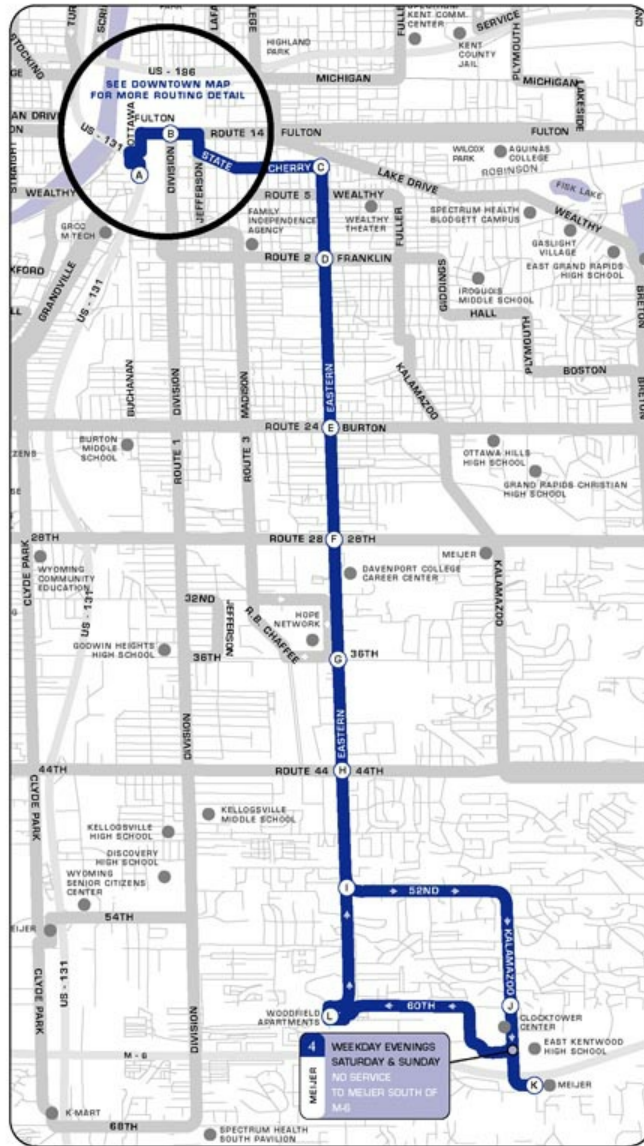

4 - Eastern

Schedule for : 4 - Eastern

Direction: **Northbound**

Day of Week: **Weekdays**

Gaines Meijer	Woodfield Apartments	52nd & Eastern	44th & Eastern	36th & Eastern	28th & Eastern	Burton & Eastern	Franklin & Eastern	Cherry & Eastern	Fulton & Sheldon	Central Station
4:50 AM	4:58 AM	5:02 AM	5:05 AM	5:08 AM	5:11 AM	5:14 AM	5:20 AM	5:25 AM	5:30 AM	5:35 AM
5:20 AM	5:28 AM	5:32 AM	5:35 AM	5:38 AM	5:41 AM	5:44 AM	5:50 AM	5:55 AM	6:00 AM	6:05 AM
--	--	--	--	--	5:56 AM	5:59 AM	6:05 AM	6:10 AM	6:15 AM	6:20 AM
5:50 AM	5:58 AM	6:02 AM	6:05 AM	6:08 AM	6:11 AM	6:14 AM	6:20 AM	6:25 AM	6:30 AM	6:35 AM
--	--	--	--	--	6:26 AM	6:29 AM	6:35 AM	6:40 AM	6:45 AM	6:50 AM
6:20 AM	6:28 AM	6:32 AM	6:35 AM	6:38 AM	6:41 AM	6:44 AM	6:50 AM	6:55 AM	7:00 AM	7:05 AM
--	--	--	--	--	6:56 AM	6:59 AM	7:05 AM	7:10 AM	7:15 AM	7:20 AM
6:50 AM	6:58 AM	7:02 AM	7:05 AM	7:08 AM	7:11 AM	7:14 AM	7:20 AM	7:25 AM	7:30 AM	7:35 AM
--	--	--	--	--	7:26 AM	7:29 AM	7:35 AM	7:40 AM	7:45 AM	7:50 AM
7:20 AM	7:28 AM	7:32 AM	7:35 AM	7:38 AM	7:41 AM	7:44 AM	7:50 AM	7:55 AM	8:00 AM	8:05 AM
--	--	--	--	--	7:56 AM	7:59 AM	8:05 AM	8:10 AM	8:15 AM	8:20 AM
7:50 AM	7:58 AM	8:02 AM	8:05 AM	8:08 AM	8:11 AM	8:14 AM	8:20 AM	8:25 AM	8:30 AM	8:35 AM
--	--	--	--	--	8:26 AM	8:29 AM	8:35 AM	8:40 AM	8:45 AM	8:50 AM
8:20 AM	8:28 AM	8:32 AM	8:35 AM	8:38 AM	8:41 AM	8:44 AM	8:50 AM	8:55 AM	9:00 AM	9:05 AM
8:50 AM	8:58 AM	9:02 AM	9:05 AM	9:08 AM	9:11 AM	9:14 AM	9:20 AM	9:25 AM	9:30 AM	9:35 AM
9:20 AM	9:28 AM	9:32 AM	9:35 AM	9:38 AM	9:41 AM	9:44 AM	9:50 AM	9:55 AM	10:00 AM	10:05 AM
9:50 AM	9:58 AM	10:02 AM	10:05 AM	10:08 AM	10:11 AM	10:14 AM	10:20 AM	10:25 AM	10:30 AM	10:35 AM
10:20 AM	10:28 AM	10:32 AM	10:35 AM	10:38 AM	10:41 AM	10:44 AM	10:50 AM	10:55 AM	11:00 AM	11:05 AM
10:50 AM	10:58 AM	11:02 AM	11:05 AM	11:08 AM	11:11 AM	11:14 AM	11:20 AM	11:25 AM	11:30 AM	11:35 AM
11:20 AM	11:28 AM	11:32 AM	11:35 AM	11:38 AM	11:41 AM	11:44 AM	11:50 AM	11:55 AM	12:00 PM	12:05 PM
11:50 AM	11:58 AM	12:02 PM	12:05 PM	12:08 PM	12:11 PM	12:14 PM	12:20 PM	12:25 PM	12:30 PM	12:35 PM
12:20 PM	12:28 PM	12:32 PM	12:35 PM	12:38 PM	12:41 PM	12:44 PM	12:50 PM	12:55 PM	1:00 PM	1:05 PM
--	12:58 PM	1:02 PM	1:05 PM	1:08 PM	1:11 PM	1:14 PM	1:20 PM	1:25 PM	1:30 PM	1:35 PM
--	1:28 PM	1:32 PM	1:35 PM	1:38 PM	1:41 PM	1:44 PM	1:50 PM	1:55 PM	2:00 PM	2:05 PM
--	1:58 PM	2:02 PM	2:05 PM	2:08 PM	2:11 PM	2:14 PM	2:20 PM	2:25 PM	2:30 PM	2:35 PM
--	2:28 PM	2:32 PM	2:35 PM	2:38 PM	2:41 PM	2:44 PM	2:50 PM	2:55 PM	3:00 PM	3:05 PM
--	--	--	--	--	--	--	--	--	--	3:20 PM
--	2:58 PM	3:02 PM	3:05 PM	3:08 PM	3:11 PM	3:14 PM	3:20 PM	3:25 PM	3:30 PM	3:35 PM
--	--	--	--	--	3:26 PM	3:29 PM	3:35 PM	3:40 PM	3:45 PM	3:50 PM
--	3:28 PM	3:32 PM	3:35 PM	3:38 PM	3:41 PM	3:44 PM	3:50 PM	3:55 PM	4:00 PM	4:05 PM
--	--	--	--	--	3:56 PM	3:59 PM	4:05 PM	4:10 PM	4:15 PM	4:20 PM
--	3:58 PM	4:02 PM	4:05 PM	4:08 PM	4:11 PM	4:14 PM	4:20 PM	4:25 PM	4:30 PM	4:35 PM
--	--	--	--	--	4:26 PM	4:29 PM	4:35 PM	4:40 PM	4:45 PM	4:50 PM
--	4:28 PM	4:32 PM	4:35 PM	4:38 PM	4:41 PM	4:44 PM	4:50 PM	4:55 PM	5:00 PM	5:05 PM
--	--	--	--	--	4:56 PM	4:59 PM	5:05 PM	5:10 PM	5:15 PM	5:20 PM
--	4:58 PM	5:02 PM	5:05 PM	5:08 PM	5:11 PM	5:14 PM	5:20 PM	5:25 PM	5:30 PM	5:35 PM
--	--	--	--	--	5:26 PM	5:29 PM	5:35 PM	5:40 PM	5:45 PM	5:50 PM
--	5:28 PM	5:32 PM	5:35 PM	5:38 PM	5:41 PM	5:44 PM	5:50 PM	5:55 PM	6:00 PM	6:05 PM
--	5:58 PM	6:02 PM	6:05 PM	6:08 PM	6:11 PM	6:14 PM	6:20 PM	6:25 PM	6:30 PM	6:35 PM
--	6:28 PM	6:32 PM	6:35 PM	6:38 PM	6:41 PM	6:44 PM	6:50 PM	6:55 PM	7:00 PM	7:05 PM
--	6:40 PM	6:44 PM	6:47 PM	6:50 PM	6:53 PM	6:56 PM	7:02 PM	7:07 PM	7:12 PM	7:17 PM
--	7:00 PM	7:04 PM	7:07 PM	7:10 PM	7:13 PM	7:16 PM	7:22 PM	7:27 PM	7:32 PM	7:37 PM
--	7:30 PM	7:34 PM	7:37 PM	7:40 PM	7:43 PM	7:46 PM	7:52 PM	7:57 PM	8:02 PM	8:07 PM
--	8:00 PM	8:04 PM	8:07 PM	8:10 PM	8:13 PM	8:16 PM	8:22 PM	8:27 PM	8:32 PM	8:37 PM
--	8:30 PM	8:34 PM	8:37 PM	8:40 PM	8:43 PM	8:46 PM	8:52 PM	8:57 PM	9:02 PM	9:07 PM
--	9:00 PM	9:04 PM	9:07 PM	9:10 PM	9:13 PM	9:16 PM	9:22 PM	9:27 PM	9:32 PM	9:37 PM
--	9:30 PM	9:34 PM	9:37 PM	9:40 PM	9:43 PM	9:46 PM	9:52 PM	9:57 PM	10:02 PM	10:07 PM
--	10:00 PM	10:04 PM	10:07 PM	10:10 PM	10:13 PM	10:16 PM	10:22 PM	10:27 PM	10:32 PM	10:37 PM
--	10:30 PM	10:34 PM	10:37 PM	10:40 PM	10:43 PM	10:46 PM	10:52 PM	10:57 PM	11:02 PM	11:07 PM
--	11:00 PM	11:04 PM	11:07 PM	11:10 PM	11:13 PM	11:16 PM	11:22 PM	11:27 PM	11:32 PM	11:37 PM
--	11:30 PM	11:34 PM	11:37 PM	11:40 PM	11:43 PM	11:46 PM	11:52 PM	11:57 PM	12:02 AM	12:07 AM
--	12:00 AM	12:04 AM	12:07 AM	12:10 AM	12:13 AM	12:16 AM	12:22 AM	12:27 AM	12:32 AM	12:37 AM