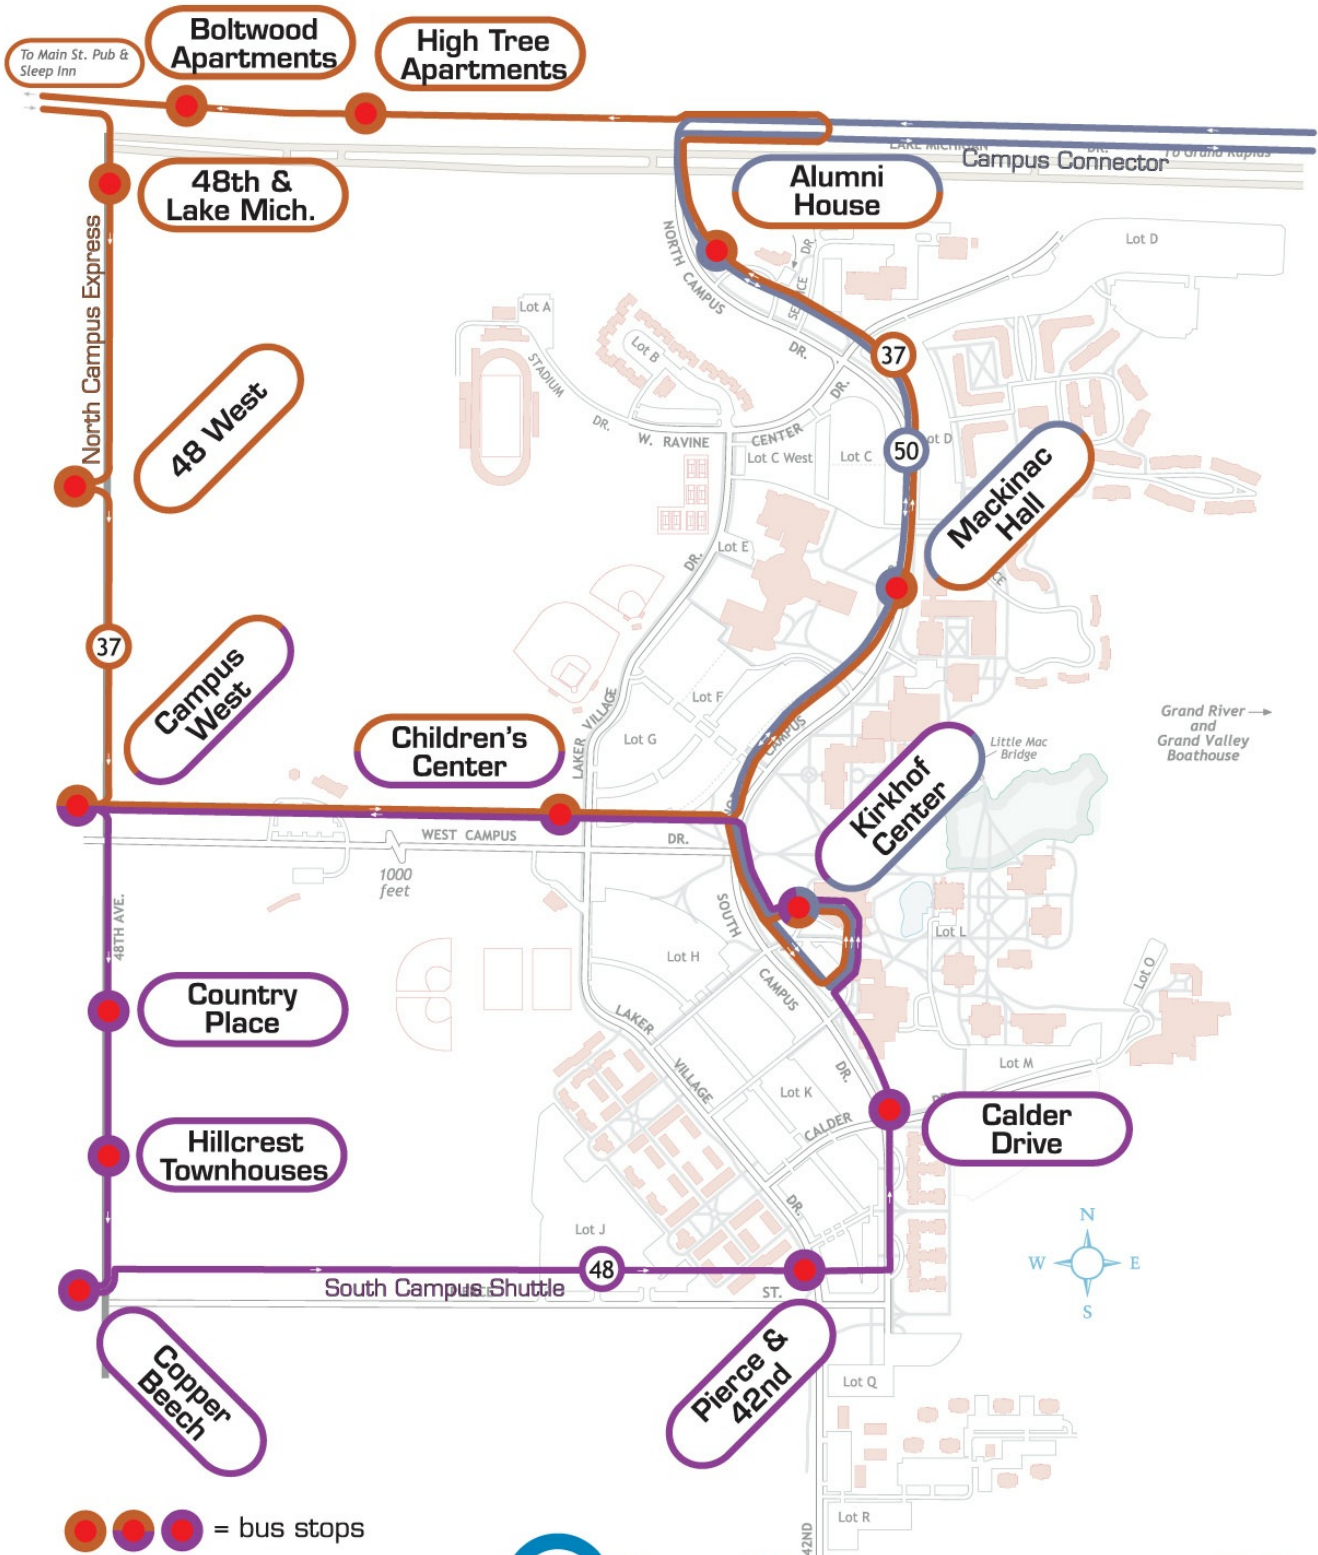

37 - North Campus

Modified map by Nicholas Monoyios - 9/2005
Base map by Christopher J. Bessert - 8/2005
©2005 Grand Valley State University