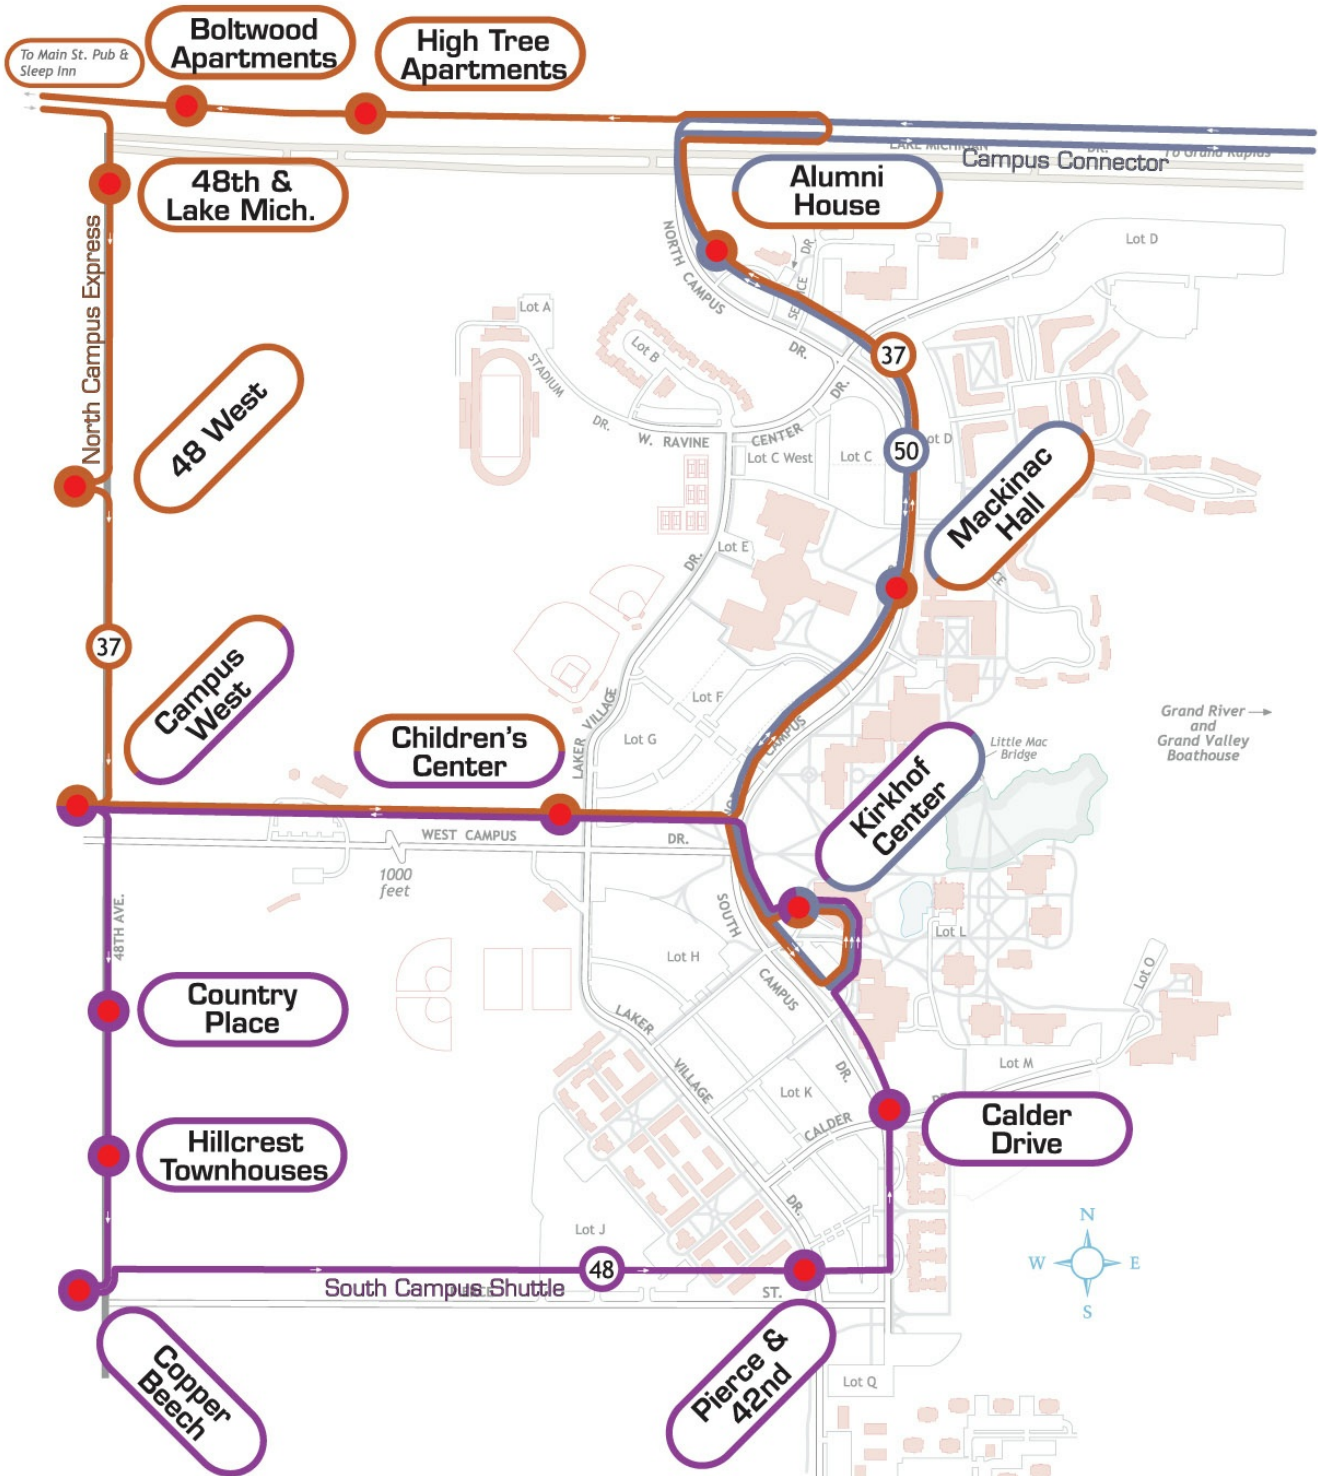

37 - North Campus

● ● ● = bus stops

Modified map by Nicholas Monoyios - 9/2005
 Base map by Christopher J. Bessert - 8/2005
 ©2005 Grand Valley State University

Schedule for : 37 - North Campus

Direction: Loop

Schedule for : 37 - North Campus

Direction: Loop

Day of Week: Friday

Kirkhof	Mackinac Hall	High Tree Apts	48 West Apts	Campus West Apts	Kirkhof
2:47 PM	2:48 PM	2:51 PM	2:57 PM	3:00 PM	3:04 PM
2:54 PM	2:55 PM	2:58 PM	3:04 PM	3:07 PM	3:11 PM
3:00 PM	3:01 PM	3:04 PM	3:10 PM	3:13 PM	3:17 PM
3:07 PM	3:08 PM	3:11 PM	3:17 PM	3:20 PM	3:24 PM
3:14 PM	3:15 PM	3:18 PM	3:24 PM	3:27 PM	3:31 PM
3:20 PM	3:21 PM	3:24 PM	3:30 PM	3:33 PM	3:37 PM
3:27 PM	3:28 PM	3:31 PM	3:37 PM	3:40 PM	3:44 PM
3:34 PM	3:35 PM	3:38 PM	3:44 PM	3:47 PM	3:51 PM
3:40 PM	3:41 PM	3:44 PM	3:50 PM	3:53 PM	3:57 PM
3:47 PM	3:48 PM	3:51 PM	3:57 PM	4:00 PM	4:04 PM
3:54 PM	3:55 PM	3:58 PM	4:04 PM	4:07 PM	4:11 PM
4:00 PM	4:01 PM	4:04 PM	4:10 PM	4:13 PM	4:17 PM
4:10 PM	4:11 PM	4:14 PM	4:20 PM	4:23 PM	4:27 PM
4:20 PM	4:21 PM	4:24 PM	4:30 PM	4:33 PM	4:37 PM
4:30 PM	4:31 PM	4:34 PM	4:40 PM	4:43 PM	4:47 PM
4:40 PM	4:41 PM	4:44 PM	4:50 PM	4:53 PM	4:57 PM
4:50 PM	4:51 PM	4:54 PM	5:00 PM	5:03 PM	5:07 PM
5:00 PM	5:01 PM	5:04 PM	5:10 PM	5:13 PM	5:17 PM
5:10 PM	5:11 PM	5:14 PM	5:20 PM	5:23 PM	5:27 PM
5:20 PM	5:21 PM	5:24 PM	5:30 PM	5:33 PM	5:37 PM
5:30 PM	5:31 PM	5:34 PM	5:40 PM	5:43 PM	5:47 PM
5:40 PM	5:41 PM	5:44 PM	5:50 PM	5:53 PM	5:57 PM
5:50 PM	5:51 PM	5:54 PM	6:00 PM	6:03 PM	6:07 PM
6:00 PM	6:01 PM	6:04 PM	6:10 PM	6:13 PM	6:17 PM