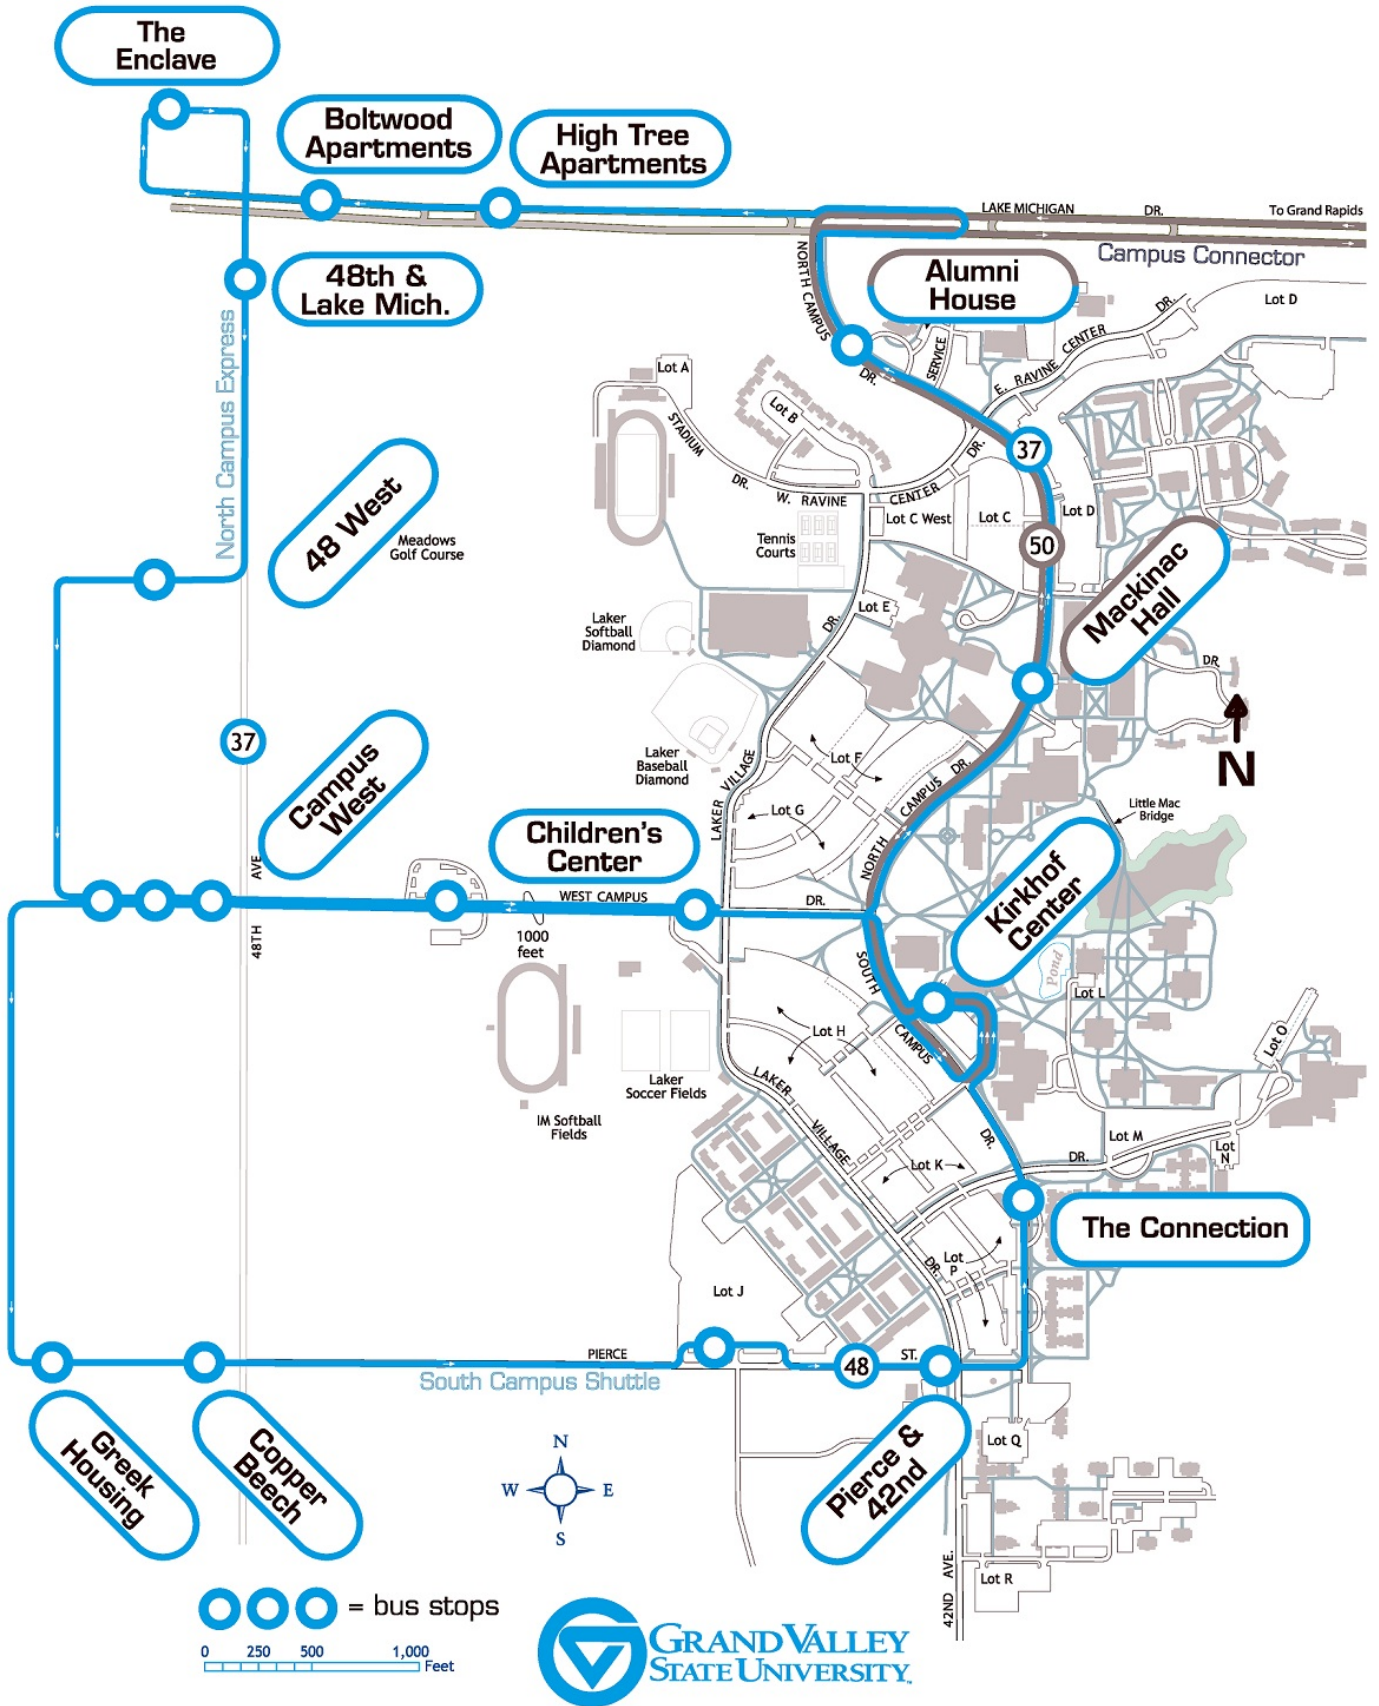

37 - North Campus

Schedule for : 37 - North Campus

Direction: Loop

Day of Week: Weekdays

Kirkhof	Mackinac Hall	High Tree Apts	48 West Apts	Campus West Apts	Kirkhof
7:00 AM	7:01 AM	7:04 AM	7:10 AM	7:13 AM	7:17 AM
7:07 AM	7:08 AM	7:11 AM	7:17 AM	7:20 AM	7:24 AM
7:14 AM	7:15 AM	7:18 AM	7:24 AM	7:27 AM	7:31 AM
7:20 AM	7:21 AM	7:24 AM	7:30 AM	7:33 AM	7:37 AM
7:27 AM	7:28 AM	7:31 AM	7:37 AM	7:40 AM	7:44 AM
7:34 AM	7:35 AM	7:38 AM	7:44 AM	7:47 AM	7:51 AM
7:40 AM	7:41 AM	7:44 AM	7:50 AM	7:53 AM	7:57 AM
7:47 AM	7:48 AM	7:51 AM	7:57 AM	8:00 AM	8:04 AM
7:54 AM	7:55 AM	7:58 AM	8:04 AM	8:07 AM	8:11 AM
8:00 AM	8:01 AM	8:04 AM	8:10 AM	8:13 AM	8:17 AM
8:07 AM	8:08 AM	8:11 AM	8:17 AM	8:20 AM	8:24 AM
8:14 AM	8:15 AM	8:18 AM	8:24 AM	8:27 AM	8:31 AM
8:20 AM	8:21 AM	8:24 AM	8:30 AM	8:33 AM	8:37 AM
8:27 AM	8:28 AM	8:31 AM	8:37 AM	8:40 AM	8:44 AM
8:34 AM	8:35 AM	8:38 AM	8:44 AM	8:47 AM	8:51 AM
8:40 AM	8:41 AM	8:44 AM	8:50 AM	8:53 AM	8:57 AM
8:47 AM	8:48 AM	8:51 AM	8:57 AM	9:00 AM	9:04 AM
8:54 AM	8:55 AM	8:58 AM	9:04 AM	9:07 AM	9:11 AM
9:00 AM	9:01 AM	9:04 AM	9:10 AM	9:13 AM	9:17 AM
9:07 AM	9:08 AM	9:11 AM	9:17 AM	9:20 AM	9:24 AM
9:14 AM	9:15 AM	9:18 AM	9:24 AM	9:27 AM	9:31 AM
9:20 AM	9:21 AM	9:24 AM	9:30 AM	9:33 AM	9:37 AM
9:27 AM	9:28 AM	9:31 AM	9:37 AM	9:40 AM	9:44 AM
9:34 AM	9:35 AM	9:38 AM	9:44 AM	9:47 AM	9:51 AM
9:40 AM	9:41 AM	9:44 AM	9:50 AM	9:53 AM	9:57 AM
9:47 AM	9:48 AM	9:51 AM	9:57 AM	10:00 AM	10:04 AM
9:54 AM	9:55 AM	9:58 AM	10:04 AM	10:07 AM	10:11 AM
10:00 AM	10:01 AM	10:04 AM	10:10 AM	10:13 AM	10:17 AM
10:07 AM	10:08 AM	10:11 AM	10:17 AM	10:20 AM	10:24 AM
10:20 AM	10:21 AM	10:24 AM	10:30 AM	10:33 AM	10:37 AM
10:27 AM	10:28 AM	10:31 AM	10:37 AM	10:40 AM	10:44 AM
10:34 AM	10:35 AM	10:38 AM	10:44 AM	10:47 AM	10:51 AM
10:47 AM	10:48 AM	10:51 AM	10:57 AM	11:00 AM	11:04 AM
10:54 AM	10:55 AM	10:58 AM	11:04 AM	11:07 AM	11:11 AM
11:00 AM	11:01 AM	11:04 AM	11:10 AM	11:13 AM	11:17 AM
11:14 AM	11:15 AM	11:18 AM	11:24 AM	11:27 AM	11:31 AM
11:20 AM	11:21 AM	11:24 AM	11:30 AM	11:33 AM	11:37 AM
11:27 AM	11:28 AM	11:31 AM	11:37 AM	11:40 AM	11:44 AM
11:34 AM	11:35 AM	11:38 AM	11:44 AM	11:47 AM	11:51 AM
11:40 AM	11:41 AM	11:44 AM	11:50 AM	11:53 AM	11:57 AM
11:47 AM	11:48 AM	11:51 AM	11:57 AM	12:00 PM	12:04 PM
11:54 AM	11:55 AM	11:58 AM	12:04 PM	12:07 PM	12:11 PM
12:00 PM	12:01 PM	12:04 PM	12:10 PM	12:13 PM	12:17 PM
12:07 PM	12:08 PM	12:11 PM	12:17 PM	12:20 PM	12:24 PM
12:14 PM	12:15 PM	12:18 PM	12:24 PM	12:27 PM	12:31 PM
12:20 PM	12:21 PM	12:24 PM	12:30 PM	12:33 PM	12:37 PM
12:27 PM	12:28 PM	12:31 PM	12:37 PM	12:40 PM	12:44 PM
12:34 PM	12:35 PM	12:38 PM	12:44 PM	12:47 PM	12:51 PM
12:40 PM	12:41 PM	12:44 PM	12:50 PM	12:53 PM	12:57 PM
12:47 PM	12:48 PM	12:51 PM	12:57 PM	1:00 PM	1:04 PM
12:54 PM	12:55 PM	12:58 PM	1:04 PM	1:07 PM	1:11 PM
1:00 PM	1:01 PM	1:04 PM	1:10 PM	1:13 PM	1:17 PM
1:07 PM	1:08 PM	1:11 PM	1:17 PM	1:20 PM	1:24 PM
1:14 PM	1:15 PM	1:18 PM	1:24 PM	1:27 PM	1:31 PM
1:20 PM	1:21 PM	1:24 PM	1:30 PM	1:33 PM	1:37 PM
1:27 PM	1:28 PM	1:31 PM	1:37 PM	1:40 PM	1:44 PM
1:34 PM	1:35 PM	1:38 PM	1:44 PM	1:47 PM	1:51 PM
1:40 PM	1:41 PM	1:44 PM	1:50 PM	1:53 PM	1:57 PM
1:47 PM	1:48 PM	1:51 PM	1:57 PM	2:00 PM	2:04 PM
1:54 PM	1:55 PM	1:58 PM	2:04 PM	2:07 PM	2:11 PM
2:00 PM	2:01 PM	2:04 PM	2:10 PM	2:13 PM	2:17 PM
2:07 PM	2:08 PM	2:11 PM	2:17 PM	2:20 PM	2:24 PM
2:14 PM	2:15 PM	2:18 PM	2:24 PM	2:27 PM	2:31 PM
2:20 PM	2:21 PM	2:24 PM	2:30 PM	2:33 PM	2:37 PM
2:27 PM	2:28 PM	2:31 PM	2:37 PM	2:40 PM	2:44 PM
2:34 PM	2:35 PM	2:38 PM	2:44 PM	2:47 PM	2:51 PM
2:40 PM	2:41 PM	2:44 PM	2:50 PM	2:53 PM	2:57 PM