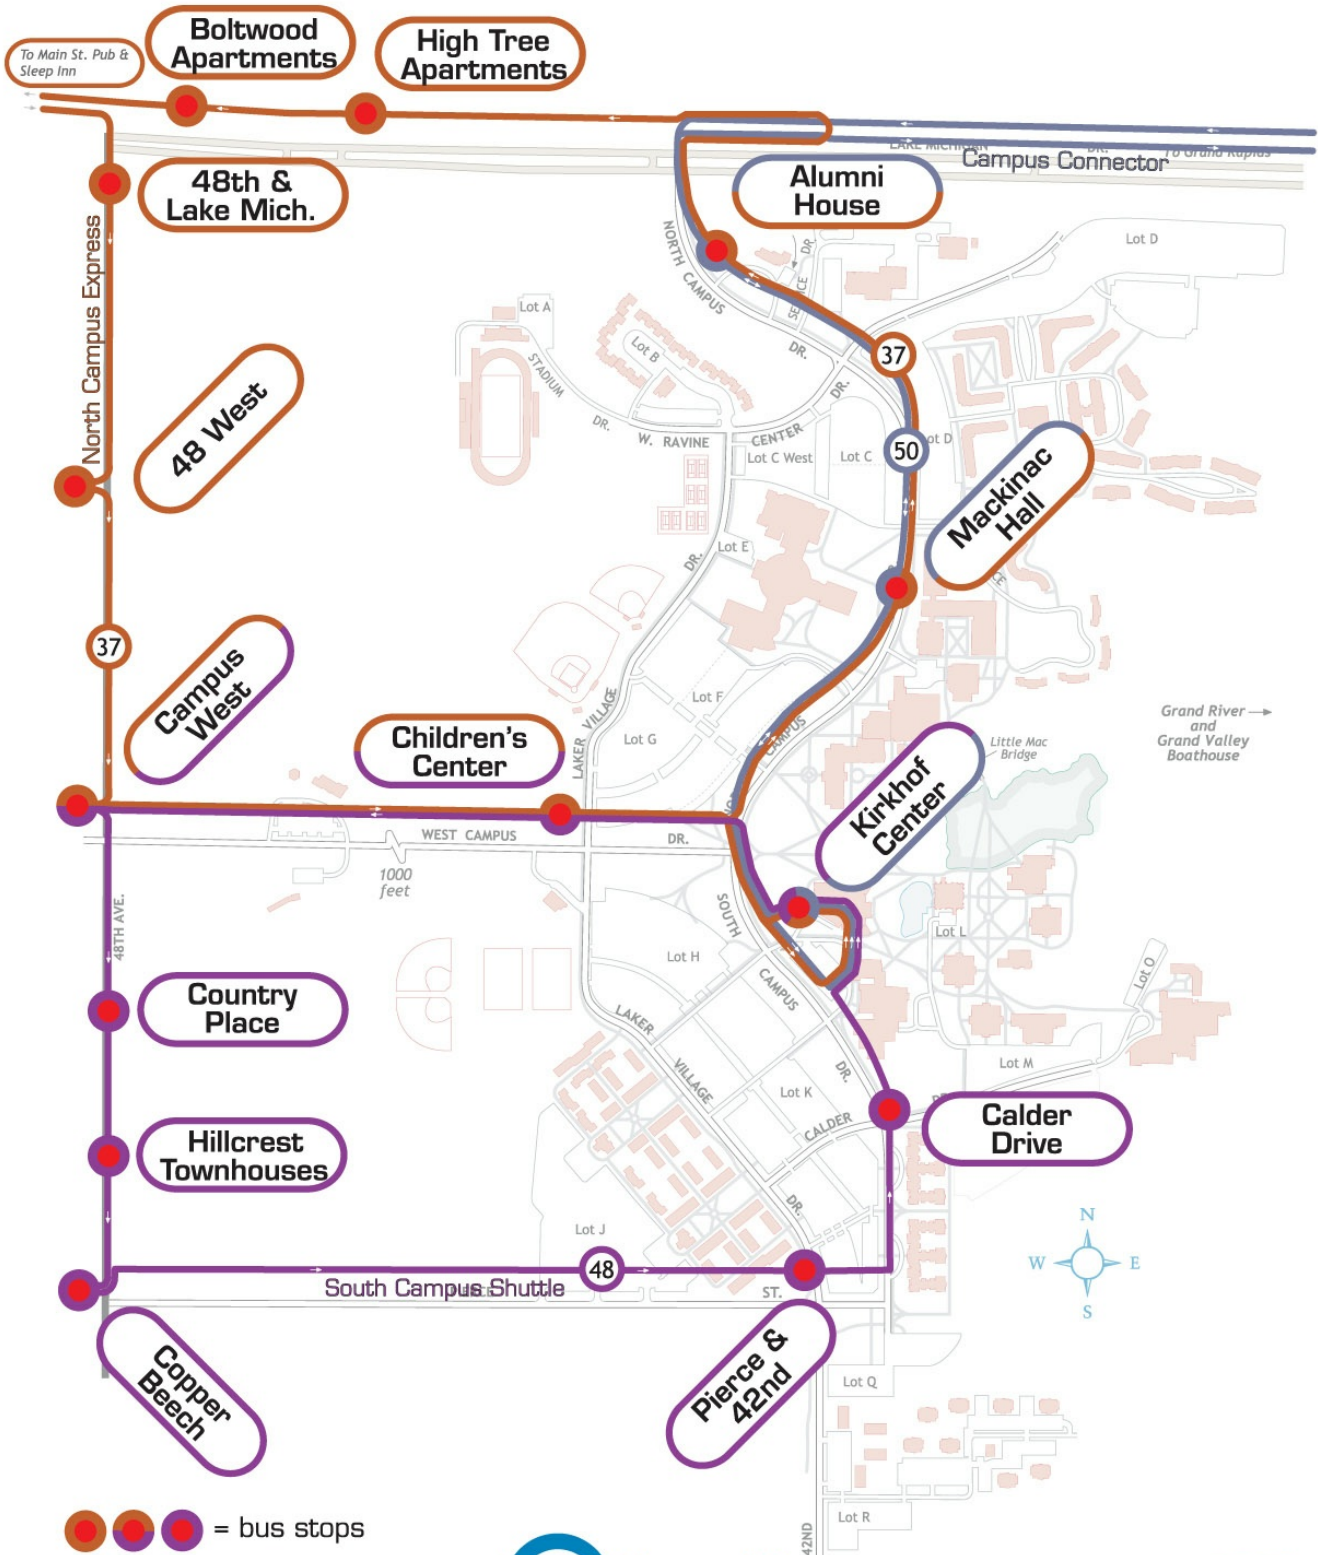

37 - North Campus

Modified map by Nicholas Monoyios - 9/2005  
Base map by Christopher J. Bessert - 8/2005  
©2005 Grand Valley State University

Schedule for : 37 - North Campus

Direction: Loop

Day of Week: Weekdays

Schedule for : 37 - North Campus

Direction: Loop

Day of Week: Friday

Kirkhof	Mackinac Hall	High Tree Apts	48 West Apts	Campus West Apts	Kirkhof
2:47 PM	2:48 PM	2:51 PM	2:57 PM	3:00 PM	3:04 PM
2:54 PM	2:55 PM	2:58 PM	3:04 PM	3:07 PM	3:11 PM
3:00 PM	3:01 PM	3:04 PM	3:10 PM	3:13 PM	3:17 PM
3:07 PM	3:08 PM	3:11 PM	3:17 PM	3:20 PM	3:24 PM
3:14 PM	3:15 PM	3:18 PM	3:24 PM	3:27 PM	3:31 PM
3:20 PM	3:21 PM	3:24 PM	3:30 PM	3:33 PM	3:37 PM
3:27 PM	3:28 PM	3:31 PM	3:37 PM	3:40 PM	3:44 PM
3:34 PM	3:35 PM	3:38 PM	3:44 PM	3:47 PM	3:51 PM
3:40 PM	3:41 PM	3:44 PM	3:50 PM	3:53 PM	3:57 PM
3:47 PM	3:48 PM	3:51 PM	3:57 PM	4:00 PM	4:04 PM
3:54 PM	3:55 PM	3:58 PM	4:04 PM	4:07 PM	4:11 PM
4:00 PM	4:01 PM	4:04 PM	4:10 PM	4:13 PM	4:17 PM
4:10 PM	4:11 PM	4:14 PM	4:20 PM	4:23 PM	4:27 PM
4:20 PM	4:21 PM	4:24 PM	4:30 PM	4:33 PM	4:37 PM
4:30 PM	4:31 PM	4:34 PM	4:40 PM	4:43 PM	4:47 PM
4:40 PM	4:41 PM	4:44 PM	4:50 PM	4:53 PM	4:57 PM
4:50 PM	4:51 PM	4:54 PM	5:00 PM	5:03 PM	5:07 PM
5:00 PM	5:01 PM	5:04 PM	5:10 PM	5:13 PM	5:17 PM
5:10 PM	5:11 PM	5:14 PM	5:20 PM	5:23 PM	5:27 PM
5:20 PM	5:21 PM	5:24 PM	5:30 PM	5:33 PM	5:37 PM
5:30 PM	5:31 PM	5:34 PM	5:40 PM	5:43 PM	5:47 PM
5:40 PM	5:41 PM	5:44 PM	5:50 PM	5:53 PM	5:57 PM
5:50 PM	5:51 PM	5:54 PM	6:00 PM	6:03 PM	6:07 PM
6:00 PM	6:01 PM	6:04 PM	6:10 PM	6:13 PM	6:17 PM