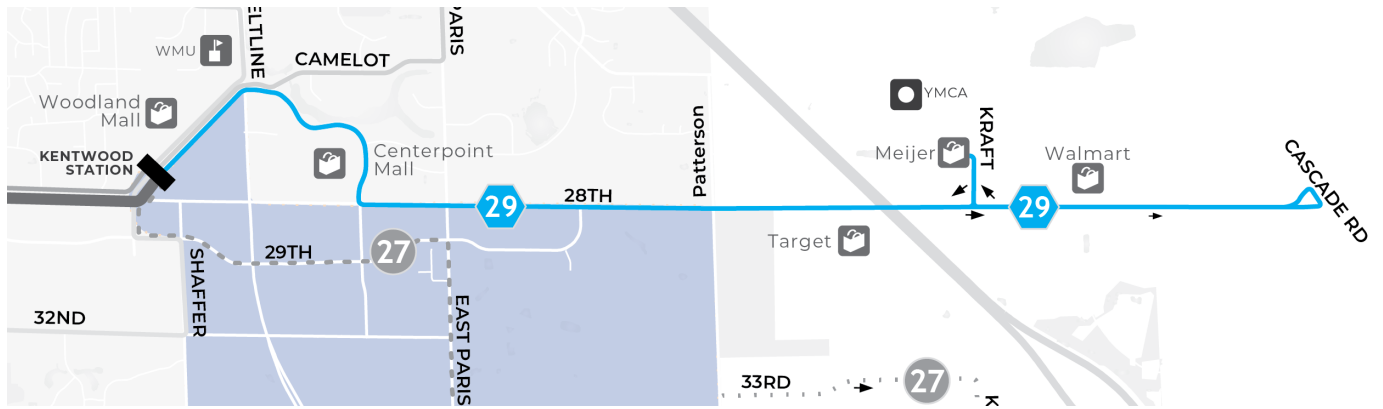

29 - East 28th

**Schedule for : 29 - East 28th**

**Direction: Eastbound**

**Day of Week: Weekdays**

	Kentwood Station	28th @ Acquest	28th @ Kraft	28th @ Cascade
6:07 AM		6:16 AM	6:19 AM	6:23 AM
6:37 AM		6:46 AM	6:49 AM	6:53 AM
7:07 AM		7:16 AM	7:19 AM	7:23 AM
7:37 AM		7:46 AM	7:49 AM	7:53 AM
8:07 AM		8:16 AM	8:19 AM	8:23 AM
8:37 AM		8:46 AM	8:49 AM	8:53 AM
9:07 AM		9:16 AM	9:19 AM	9:23 AM
9:37 AM		9:46 AM	9:49 AM	9:53 AM
10:07 AM		10:16 AM	10:20 AM	10:24 AM
10:37 AM		10:46 AM	10:50 AM	10:54 AM
11:07 AM		11:16 AM	11:20 AM	11:24 AM
11:37 AM		11:46 AM	11:50 AM	11:54 AM
12:07 PM		12:16 PM	12:20 PM	12:24 PM
12:37 PM		12:46 PM	12:50 PM	12:54 PM
1:07 PM		1:16 PM	1:20 PM	1:24 PM
1:37 PM		1:46 PM	1:50 PM	1:54 PM
2:07 PM		2:16 PM	2:20 PM	2:24 PM
2:37 PM		2:46 PM	2:50 PM	2:54 PM
3:07 PM		3:16 PM	3:20 PM	3:24 PM
3:37 PM		3:46 PM	3:50 PM	3:54 PM
4:07 PM		4:16 PM	4:20 PM	4:24 PM
4:37 PM		4:46 PM	4:50 PM	4:54 PM
5:07 PM		5:16 PM	5:20 PM	5:24 PM
5:37 PM		5:46 PM	5:50 PM	5:54 PM
6:07 PM		6:16 PM	6:19 PM	6:23 PM
6:37 PM		6:46 PM	6:49 PM	6:53 PM
7:07 PM		7:16 PM	7:19 PM	7:23 PM
7:50 PM		7:59 PM	8:02 PM	8:06 PM
8:50 PM		8:59 PM	9:02 PM	9:06 PM
9:50 PM		9:59 PM	10:02 PM	10:06 PM