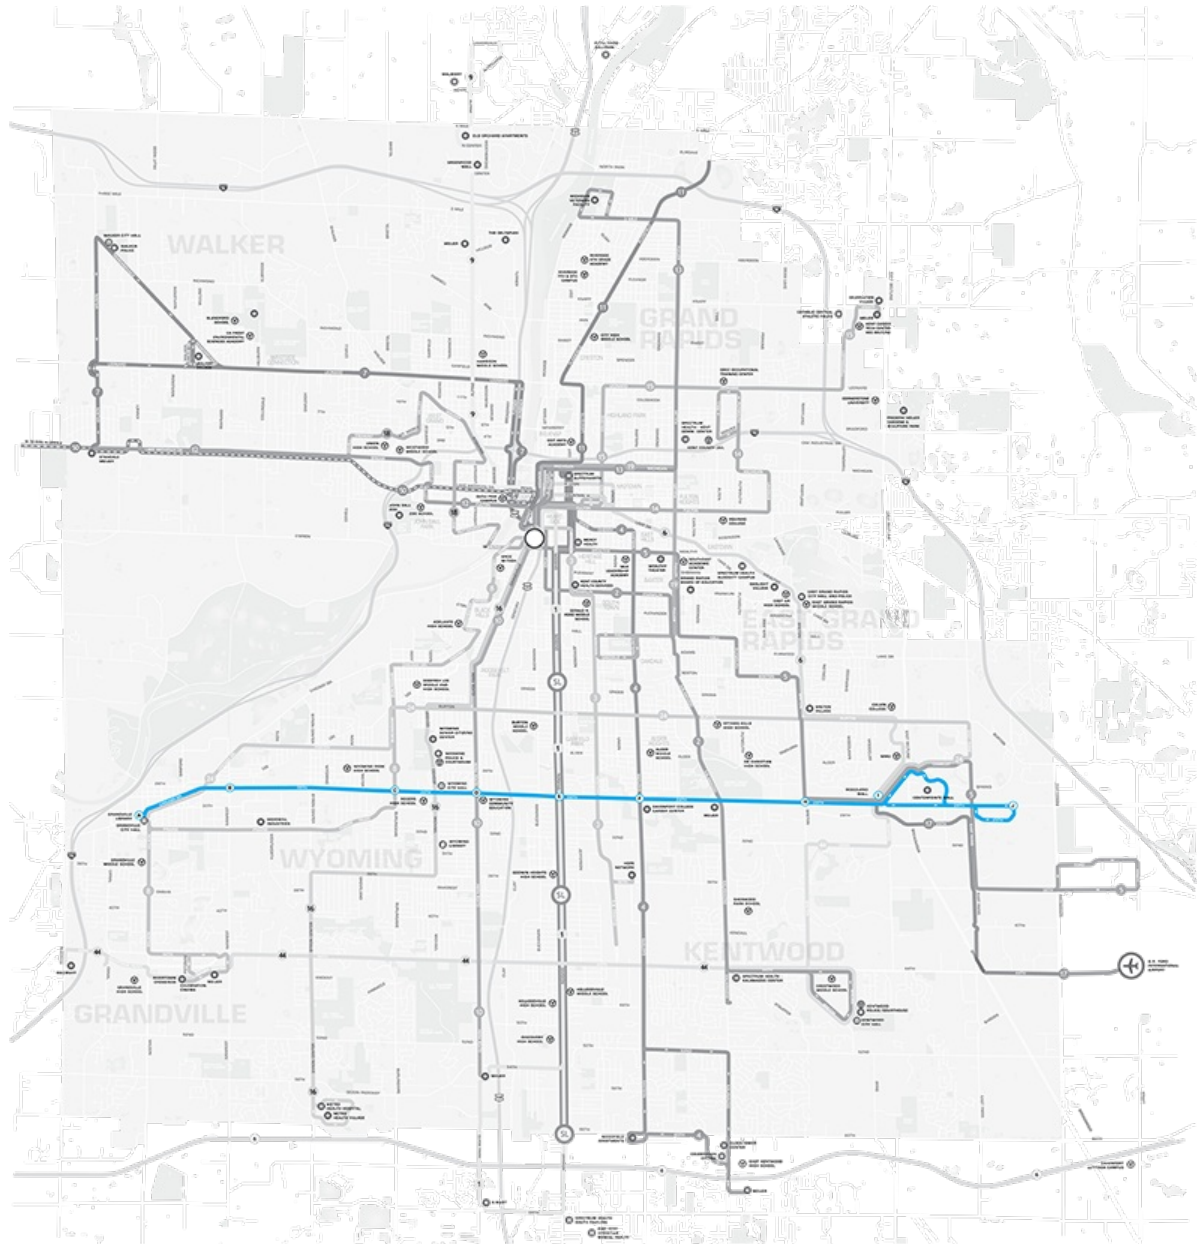

28 - 28th St Crosstown

Schedule for : 28 - 28th St Crosstown

Direction: **Eastbound**

Day of Week: **Weekdays**

Grandville Library	28th & Ivanrest	28th & Burlingame	28th & Clyde Park	28th & Division	28th & Eastern	28th & Kalamazoo - Meijer	28th & Breton	Kentwood Station	28th & Acquest	Cascade Meijer	28th & Cascade
--	--	--	--	5:32 AM	5:35 AM	5:39 AM	5:44 AM	5:48 AM	5:55 AM	--	--
--	--	--	--	6:02 AM	6:05 AM	6:09 AM	6:14 AM	6:18 AM	6:25 AM	--	--
6:02 AM	6:05 AM	6:10 AM	6:14 AM	6:17 AM	6:20 AM	6:24 AM	6:29 AM	6:33 AM	6:40 AM	6:47 AM	6:52 AM
6:17 AM	6:20 AM	6:25 AM	6:29 AM	6:32 AM	6:35 AM	6:39 AM	6:44 AM	6:48 AM	6:55 AM	--	--
6:32 AM	6:35 AM	6:40 AM	6:44 AM	6:47 AM	6:50 AM	6:54 AM	6:59 AM	7:03 AM	7:10 AM	7:17 AM	7:22 AM
6:47 AM	6:50 AM	6:55 AM	6:59 AM	7:02 AM	7:05 AM	7:09 AM	7:14 AM	7:18 AM	7:25 AM	--	--
7:02 AM	7:05 AM	7:10 AM	7:14 AM	7:17 AM	7:20 AM	7:24 AM	7:29 AM	7:33 AM	7:40 AM	7:47 AM	7:52 AM
7:17 AM	7:20 AM	7:25 AM	7:29 AM	7:32 AM	7:35 AM	7:39 AM	7:44 AM	7:48 AM	7:55 AM	--	--
7:32 AM	7:35 AM	7:40 AM	7:44 AM	7:47 AM	7:50 AM	7:54 AM	7:59 AM	8:03 AM	8:10 AM	8:17 AM	8:22 AM
7:47 AM	7:50 AM	7:55 AM	7:59 AM	8:02 AM	8:05 AM	8:09 AM	8:14 AM	8:18 AM	8:25 AM	--	--
8:02 AM	8:05 AM	8:10 AM	8:14 AM	8:17 AM	8:20 AM	8:24 AM	8:29 AM	8:33 AM	8:40 AM	8:47 AM	8:52 AM
8:17 AM	8:20 AM	8:25 AM	8:29 AM	8:32 AM	8:35 AM	8:39 AM	8:44 AM	8:48 AM	8:55 AM	--	--
8:32 AM	8:35 AM	8:40 AM	8:44 AM	8:47 AM	8:50 AM	8:54 AM	8:59 AM	9:03 AM	9:10 AM	9:17 AM	9:22 AM
9:02 AM	9:05 AM	9:10 AM	9:14 AM	9:17 AM	9:20 AM	9:24 AM	9:29 AM	9:33 AM	9:40 AM	9:47 AM	9:52 AM
9:32 AM	9:35 AM	9:40 AM	9:44 AM	9:47 AM	9:50 AM	9:54 AM	9:59 AM	10:03 AM	10:10 AM	10:17 AM	10:22 AM
10:02 AM	10:05 AM	10:10 AM	10:14 AM	10:17 AM	10:20 AM	10:24 AM	10:29 AM	10:33 AM	10:40 AM	10:47 AM	10:52 AM
10:32 AM	10:35 AM	10:40 AM	10:44 AM	10:47 AM	10:50 AM	10:54 AM	10:59 AM	11:03 AM	11:10 AM	11:17 AM	11:22 AM
11:02 AM	11:05 AM	11:10 AM	11:14 AM	11:17 AM	11:20 AM	11:24 AM	11:29 AM	11:33 AM	11:40 AM	11:47 AM	11:52 AM
11:32 AM	11:35 AM	11:40 AM	11:44 AM	11:47 AM	11:50 AM	11:54 AM	11:59 AM	12:03 PM	12:10 PM	12:17 PM	12:22 PM
12:02 PM	12:05 PM	12:10 PM	12:14 PM	12:17 PM	12:20 PM	12:24 PM	12:29 PM	12:33 PM	12:40 PM	12:47 PM	12:52 PM
12:32 PM	12:35 PM	12:40 PM	12:44 PM	12:47 PM	12:50 PM	12:54 PM	12:59 PM	1:03 PM	1:10 PM	1:17 PM	1:22 PM
1:02 PM	1:05 PM	1:10 PM	1:14 PM	1:17 PM	1:20 PM	1:24 PM	1:29 PM	1:33 PM	1:40 PM	1:47 PM	1:52 PM
1:32 PM	1:35 PM	1:40 PM	1:44 PM	1:47 PM	1:50 PM	1:54 PM	1:59 PM	2:03 PM	2:10 PM	2:17 PM	2:22 PM
2:02 PM	2:05 PM	2:10 PM	2:14 PM	2:17 PM	2:20 PM	2:24 PM	2:29 PM	2:33 PM	2:40 PM	2:47 PM	2:52 PM
2:32 PM	2:35 PM	2:40 PM	2:44 PM	2:47 PM	2:50 PM	2:54 PM	2:59 PM	3:03 PM	3:10 PM	3:17 PM	3:22 PM
3:02 PM	3:05 PM	3:10 PM	3:14 PM	3:17 PM	3:20 PM	3:24 PM	3:29 PM	3:33 PM	3:40 PM	3:47 PM	3:52 PM
3:32 PM	3:35 PM	3:40 PM	3:44 PM	3:47 PM	3:50 PM	3:54 PM	3:59 PM	4:03 PM	4:10 PM	4:17 PM	4:22 PM
3:47 PM	3:50 PM	3:55 PM	3:59 PM	4:02 PM	4:05 PM	4:09 PM	4:14 PM	4:18 PM	4:25 PM	--	--
4:02 PM	4:05 PM	4:10 PM	4:14 PM	4:17 PM	4:20 PM	4:24 PM	4:29 PM	4:33 PM	4:40 PM	4:47 PM	4:52 PM
4:17 PM	4:20 PM	4:25 PM	4:29 PM	4:32 PM	4:35 PM	4:39 PM	4:44 PM	4:48 PM	4:55 PM	--	--
4:32 PM	4:35 PM	4:40 PM	4:44 PM	4:47 PM	4:50 PM	4:54 PM	4:59 PM	5:03 PM	5:10 PM	5:17 PM	5:22 PM
4:47 PM	4:50 PM	4:55 PM	4:59 PM	5:02 PM	5:05 PM	5:09 PM	5:14 PM	5:18 PM	5:25 PM	--	--
5:02 PM	5:05 PM	5:10 PM	5:14 PM	5:17 PM	5:20 PM	5:24 PM	5:29 PM	5:33 PM	5:40 PM	5:47 PM	5:52 PM
5:17 PM	5:20 PM	5:25 PM	5:29 PM	5:32 PM	5:35 PM	5:39 PM	5:44 PM	5:48 PM	5:55 PM	--	--
5:32 PM	5:35 PM	5:40 PM	5:44 PM	5:47 PM	5:50 PM	5:54 PM	5:59 PM	6:03 PM	6:10 PM	6:17 PM	6:22 PM
6:02 PM	6:05 PM	6:10 PM	6:14 PM	6:17 PM	6:20 PM	6:24 PM	6:29 PM	6:33 PM	6:40 PM	6:47 PM	6:52 PM
6:32 PM	6:35 PM	6:40 PM	6:44 PM	6:47 PM	6:50 PM	6:54 PM	6:59 PM	7:03 PM	7:10 PM	7:17 PM	7:22 PM
7:02 PM	7:05 PM	7:10 PM	7:14 PM	7:17 PM	7:20 PM	7:24 PM	7:29 PM	7:33 PM	7:40 PM	7:47 PM	7:52 PM
7:32 PM	7:35 PM	7:40 PM	7:44 PM	7:47 PM	7:50 PM	7:54 PM	7:59 PM	8:03 PM	8:10 PM	8:17 PM	8:22 PM
8:02 PM	8:05 PM	8:10 PM	8:14 PM	8:17 PM	8:20 PM	8:24 PM	8:29 PM	8:33 PM	8:40 PM	8:47 PM	8:52 PM
8:32 PM	8:35 PM	8:40 PM	8:44 PM	8:47 PM	8:50 PM	8:54 PM	8:59 PM	9:03 PM	9:10 PM	9:17 PM	9:22 PM
9:02 PM	9:05 PM	9:10 PM	9:14 PM	9:17 PM	9:20 PM	9:24 PM	9:29 PM	9:33 PM	9:40 PM	9:47 PM	9:52 PM
9:32 PM	9:35 PM	9:40 PM	9:44 PM	9:47 PM	9:50 PM	9:54 PM	9:59 PM	10:03 PM	10:10 PM	10:17 PM	10:22 PM
10:02 PM	10:05 PM	10:10 PM	10:14 PM	10:17 PM	10:20 PM	10:24 PM	10:29 PM	10:33 PM	10:40 PM	10:47 PM	10:52 PM
10:32 PM	10:35 PM	10:40 PM	10:44 PM	10:47 PM	10:50 PM	10:54 PM	10:59 PM	11:03 PM	11:10 PM	11:17 PM	11:22 PM
11:02 PM	11:05 PM	11:10 PM	11:14 PM	11:17 PM	11:20 PM	11:24 PM	11:29 PM	11:33 PM	11:40 PM	11:47 PM	11:52 PM
11:32 PM	11:35 PM	11:40 PM	11:44 PM	11:47 PM	11:50 PM	11:54 PM	11:59 PM	12:03 AM	12:10 AM	12:17 AM	12:22 AM