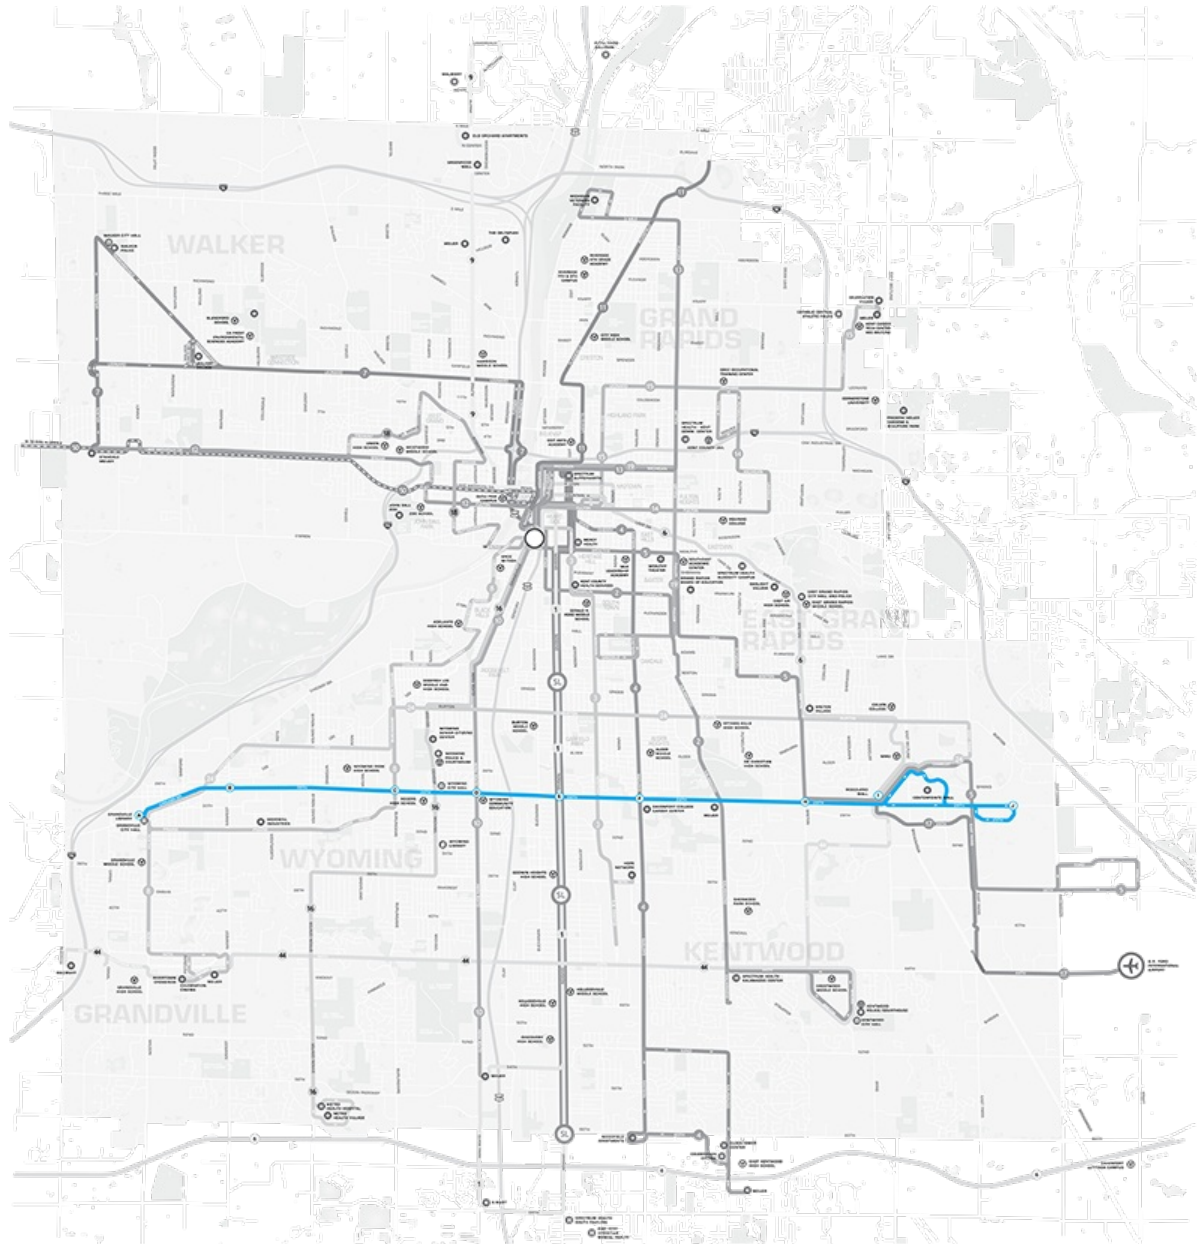

28 - 28th St Crosstown

Schedule for : 28 - 28th St Crosstown

Direction: Eastbound

Day of Week: Weekdays

Grandville Library	28th & Ivanrest	28th & Burlingame	28th & Clyde Park	28th & Division	28th & Eastern	28th & Kalamazoo - Meijer	28th & Breton	Kentwood Station	28th & Acquest	Cascade Meijer	28th & Cascade
--	--	--	--	5:32 AM	5:35 AM	5:39 AM	5:44 AM	5:48 AM	5:55 AM	--	--
--	--	--	--	6:02 AM	6:05 AM	6:09 AM	6:14 AM	6:18 AM	6:25 AM	--	--
6:02 AM	6:05 AM	6:10 AM	6:14 AM	6:17 AM	6:20 AM	6:24 AM	6:29 AM	6:33 AM	6:40 AM	6:47 AM	6:52 AM
6:17 AM	6:20 AM	6:25 AM	6:29 AM	6:32 AM	6:35 AM	6:39 AM	6:44 AM	6:48 AM	6:55 AM	--	--
6:32 AM	6:35 AM	6:40 AM	6:44 AM	6:47 AM	6:50 AM	6:54 AM	6:59 AM	7:03 AM	7:10 AM	7:17 AM	7:22 AM
6:47 AM	6:50 AM	6:55 AM	6:59 AM	7:02 AM	7:05 AM	7:09 AM	7:14 AM	7:18 AM	7:25 AM	--	--
7:02 AM	7:05 AM	7:10 AM	7:14 AM	7:17 AM	7:20 AM	7:24 AM	7:29 AM	7:33 AM	7:40 AM	7:47 AM	7:52 AM
7:17 AM	7:20 AM	7:25 AM	7:29 AM	7:32 AM	7:35 AM	7:39 AM	7:44 AM	7:48 AM	7:55 AM	--	--
7:32 AM	7:35 AM	7:40 AM	7:44 AM	7:47 AM	7:50 AM	7:54 AM	7:59 AM	8:03 AM	8:10 AM	8:17 AM	8:22 AM
7:47 AM	7:50 AM	7:55 AM	7:59 AM	8:02 AM	8:05 AM	8:09 AM	8:14 AM	8:18 AM	8:25 AM	--	--
8:02 AM	8:05 AM	8:10 AM	8:14 AM	8:17 AM	8:20 AM	8:24 AM	8:29 AM	8:33 AM	8:40 AM	8:47 AM	8:52 AM
8:17 AM	8:20 AM	8:25 AM	8:29 AM	8:32 AM	8:35 AM	8:39 AM	8:44 AM	8:48 AM	8:55 AM	--	--
8:32 AM	8:35 AM	8:40 AM	8:44 AM	8:47 AM	8:50 AM	8:54 AM	8:59 AM	9:03 AM	9:10 AM	9:17 AM	9:22 AM
9:02 AM	9:05 AM	9:10 AM	9:14 AM	9:17 AM	9:20 AM	9:24 AM	9:29 AM	9:33 AM	9:40 AM	9:47 AM	9:52 AM
9:32 AM	9:35 AM	9:40 AM	9:44 AM	9:47 AM	9:50 AM	9:54 AM	9:59 AM	10:03 AM	10:10 AM	10:17 AM	10:22 AM
10:02 AM	10:05 AM	10:10 AM	10:14 AM	10:17 AM	10:20 AM	10:24 AM	10:29 AM	10:33 AM	10:40 AM	10:47 AM	10:52 AM
10:32 AM	10:35 AM	10:40 AM	10:44 AM	10:47 AM	10:50 AM	10:54 AM	10:59 AM	11:03 AM	11:10 AM	11:17 AM	11:22 AM
11:02 AM	11:05 AM	11:10 AM	11:14 AM	11:17 AM	11:20 AM	11:24 AM	11:29 AM	11:33 AM	11:40 AM	11:47 AM	11:52 AM
11:32 AM	11:35 AM	11:40 AM	11:44 AM	11:47 AM	11:50 AM	11:54 AM	11:59 AM	12:03 PM	12:10 PM	12:17 PM	12:22 PM
12:02 PM	12:05 PM	12:10 PM	12:14 PM	12:17 PM	12:20 PM	12:24 PM	12:29 PM	12:33 PM	12:40 PM	12:47 PM	12:52 PM
12:32 PM	12:35 PM	12:40 PM	12:44 PM	12:47 PM	12:50 PM	12:54 PM	12:59 PM	1:03 PM	1:10 PM	1:17 PM	1:22 PM
1:02 PM	1:05 PM	1:10 PM	1:14 PM	1:17 PM	1:20 PM	1:24 PM	1:29 PM	1:33 PM	1:40 PM	1:47 PM	1:52 PM
1:32 PM	1:35 PM	1:40 PM	1:44 PM	1:47 PM	1:50 PM	1:54 PM	1:59 PM	2:03 PM	2:10 PM	2:17 PM	2:22 PM
2:02 PM	2:05 PM	2:10 PM	2:14 PM	2:17 PM	2:20 PM	2:24 PM	2:29 PM	2:33 PM	2:40 PM	2:47 PM	2:52 PM
2:32 PM	2:35 PM	2:40 PM	2:44 PM	2:47 PM	2:50 PM	2:54 PM	2:59 PM	3:03 PM	3:10 PM	3:17 PM	3:22 PM
3:02 PM	3:05 PM	3:10 PM	3:14 PM	3:17 PM	3:20 PM	3:24 PM	3:29 PM	3:33 PM	3:40 PM	3:47 PM	3:52 PM
3:32 PM	3:35 PM	3:40 PM	3:44 PM	3:47 PM	3:50 PM	3:54 PM	3:59 PM	4:03 PM	4:10 PM	4:17 PM	4:22 PM
3:47 PM	3:50 PM	3:55 PM	3:59 PM	4:02 PM	4:05 PM	4:09 PM	4:14 PM	4:18 PM	4:25 PM	--	--
4:02 PM	4:05 PM	4:10 PM	4:14 PM	4:17 PM	4:20 PM	4:24 PM	4:29 PM	4:33 PM	4:40 PM	4:47 PM	4:52 PM
4:17 PM	4:20 PM	4:25 PM	4:29 PM	4:32 PM	4:35 PM	4:39 PM	4:44 PM	4:48 PM	4:55 PM	--	--
4:32 PM	4:35 PM	4:40 PM	4:44 PM	4:47 PM	4:50 PM	4:54 PM	4:59 PM	5:03 PM	5:10 PM	5:17 PM	5:22 PM
4:47 PM	4:50 PM	4:55 PM	4:59 PM	5:02 PM	5:05 PM	5:09 PM	5:14 PM	5:18 PM	5:25 PM	--	--
5:02 PM	5:05 PM	5:10 PM	5:14 PM	5:17 PM	5:20 PM	5:24 PM	5:29 PM	5:33 PM	5:40 PM	5:47 PM	5:52 PM
5:17 PM	5:20 PM	5:25 PM	5:29 PM	5:32 PM	5:35 PM	5:39 PM	5:44 PM	5:48 PM	5:55 PM	--	--
5:32 PM	5:35 PM	5:40 PM	5:44 PM	5:47 PM	5:50 PM	5:54 PM	5:59 PM	6:03 PM	6:10 PM	6:17 PM	6:22 PM
6:02 PM	6:05 PM	6:10 PM	6:14 PM	6:17 PM	6:20 PM	6:24 PM	6:29 PM	6:33 PM	6:40 PM	6:47 PM	6:52 PM
6:32 PM	6:35 PM	6:40 PM	6:44 PM	6:47 PM	6:50 PM	6:54 PM	6:59 PM	7:03 PM	7:10 PM	7:17 PM	7:22 PM
7:02 PM	7:05 PM	7:10 PM	7:14 PM	7:17 PM	7:20 PM	7:24 PM	7:29 PM	7:33 PM	7:40 PM	7:47 PM	7:52 PM
7:32 PM	7:35 PM	7:40 PM	7:44 PM	7:47 PM	7:50 PM	7:54 PM	7:59 PM	8:03 PM	8:10 PM	8:17 PM	8:22 PM
8:02 PM	8:05 PM	8:10 PM	8:14 PM	8:17 PM	8:20 PM	8:24 PM	8:29 PM	8:33 PM	8:40 PM	8:47 PM	8:52 PM
8:32 PM	8:35 PM	8:40 PM	8:44 PM	8:47 PM	8:50 PM	8:54 PM	8:59 PM	9:03 PM	9:10 PM	9:17 PM	9:22 PM
9:02 PM	9:05 PM	9:10 PM	9:14 PM	9:17 PM	9:20 PM	9:24 PM	9:29 PM	9:33 PM	9:40 PM	9:47 PM	9:52 PM
9:32 PM	9:35 PM	9:40 PM	9:44 PM	9:47 PM	9:50 PM	9:54 PM	9:59 PM	10:03 PM	10:10 PM	10:17 PM	10:22 PM
10:02 PM	10:05 PM	10:10 PM	10:14 PM	10:17 PM	10:20 PM	10:24 PM	10:29 PM	10:33 PM	10:40 PM	10:47 PM	10:52 PM
10:32 PM	10:35 PM	10:40 PM	10:44 PM	10:47 PM	10:50 PM	10:54 PM	10:59 PM	11:03 PM	11:10 PM	11:17 PM	11:22 PM
11:02 PM	11:05 PM	11:10 PM	11:14 PM	11:17 PM	11:20 PM	11:24 PM	11:29 PM	11:33 PM	11:40 PM	11:47 PM	11:52 PM
11:32 PM	11:35 PM	11:40 PM	11:44 PM	11:47 PM	11:50 PM	11:54 PM	11:59 PM	12:03 AM	12:10 AM	12:17 AM	12:22 AM