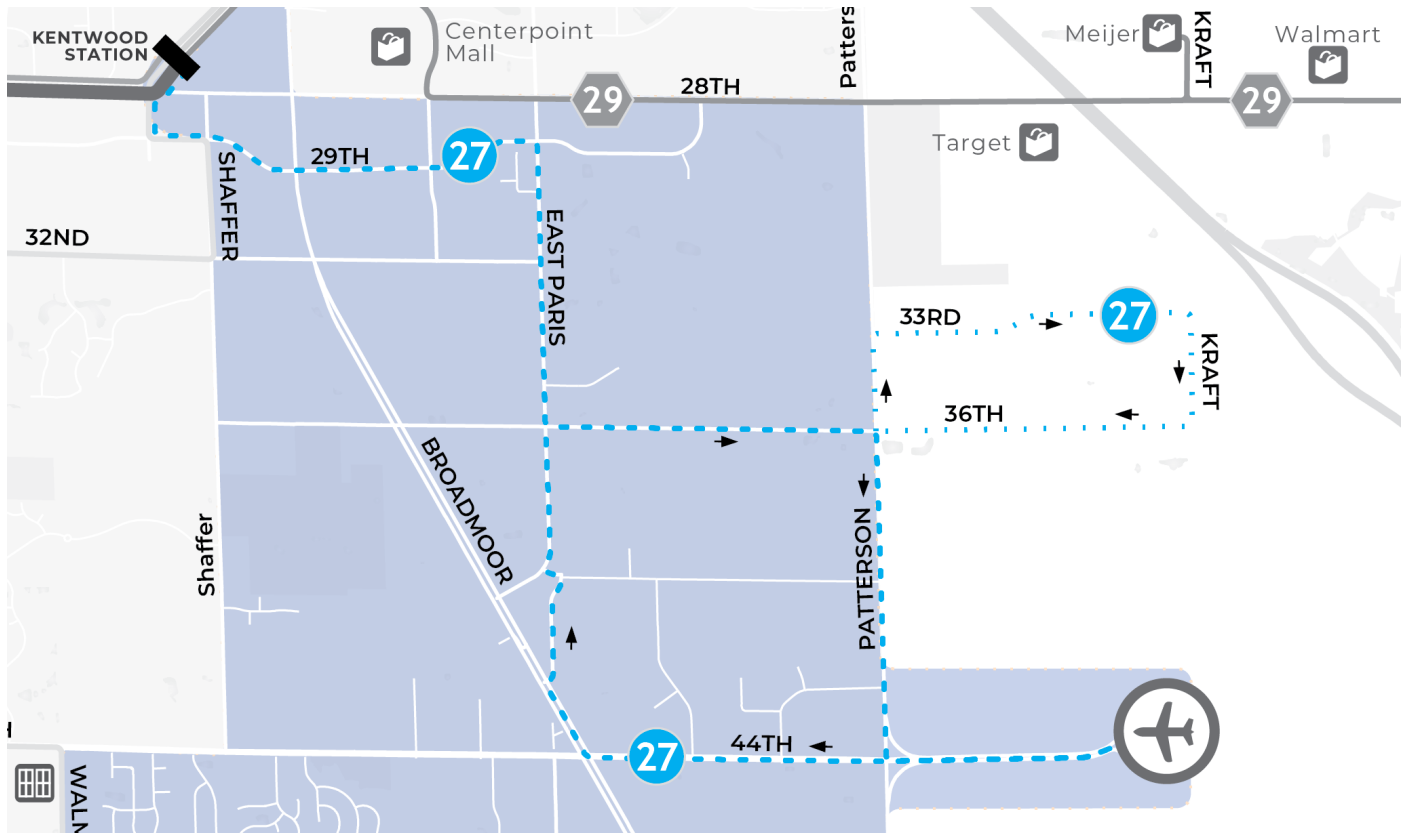

27 - Airport Industrial

Schedule for : 27 - Airport Industrial

Direction: Loop

Day of Week: Weekdays

| Kentwood Station | 36th @ East Paris | 33rd @ Patterson | G R Ford Airport | 44th @ Patterson | 44th @ Broadmore | 36th @ East Paris | Kentwood Station Arrive |
|------------------|-------------------|------------------|------------------|------------------|------------------|-------------------|-------------------------|
| 6:05 AM | 6:13 AM | 6:16 AM | 6:24 AM | -- | 6:30 AM | 6:32 AM | 6:39 AM |
| 6:35 AM | 6:43 AM | 6:46 AM | 6:54 AM | -- | 7:00 AM | 7:02 AM | 7:09 AM |
| 7:05 AM | 7:13 AM | 7:16 AM | 7:24 AM | -- | 7:30 AM | 7:32 AM | 7:39 AM |
| 7:35 AM | 7:43 AM | 7:46 AM | 7:54 AM | -- | 8:00 AM | 8:02 AM | 8:09 AM |
| 8:05 AM | 8:13 AM | 8:16 AM | 8:24 AM | -- | 8:30 AM | 8:32 AM | 8:39 AM |
| 8:35 AM | 8:43 AM | 8:46 AM | 8:54 AM | -- | 9:00 AM | 9:02 AM | 9:09 AM |
| 9:05 AM | 9:13 AM | -- | -- | 9:17 AM | 9:19 AM | 9:21 AM | 9:28 AM |
| 9:35 AM | 9:43 AM | -- | -- | 9:47 AM | 9:49 AM | 9:51 AM | 9:58 AM |
| 10:05 AM | 10:13 AM | -- | -- | 10:17 AM | 10:19 AM | 10:21 AM | 10:28 AM |
| 10:35 AM | 10:43 AM | -- | -- | 10:47 AM | 10:49 AM | 10:51 AM | 10:58 AM |
| 11:05 AM | 11:13 AM | -- | -- | 11:17 AM | 11:19 AM | 11:21 AM | 11:28 AM |
| 11:35 AM | 11:43 AM | -- | -- | 11:47 AM | 11:49 AM | 11:51 AM | 11:58 AM |
| 12:05 PM | 12:13 PM | -- | -- | 12:17 PM | 12:19 PM | 12:21 PM | 12:28 PM |
| 12:35 PM | 12:43 PM | -- | -- | 12:47 PM | 12:49 PM | 12:51 PM | 12:58 PM |
| 1:05 PM | 1:13 PM | -- | -- | 1:17 PM | 1:19 PM | 1:21 PM | 1:28 PM |
| 1:35 PM | 1:43 PM | -- | -- | 1:47 PM | 1:49 PM | 1:51 PM | 1:58 PM |
| 2:05 PM | 2:13 PM | -- | -- | 2:17 PM | 2:19 PM | 2:21 PM | 2:28 PM |
| 2:35 PM | 2:43 PM | -- | 2:49 PM | -- | 2:55 PM | 2:57 PM | 3:04 PM |
| 3:05 PM | 3:13 PM | 3:16 PM | 3:24 PM | -- | 3:30 PM | 3:32 PM | 3:39 PM |
| 3:35 PM | 3:43 PM | 3:46 PM | 3:54 PM | -- | 4:00 PM | 4:02 PM | 4:09 PM |
| 4:05 PM | 4:13 PM | 4:16 PM | 4:24 PM | -- | 4:30 PM | 4:32 PM | 4:39 PM |
| 4:35 PM | 4:43 PM | 4:46 PM | 4:54 PM | -- | 5:00 PM | 5:02 PM | 5:09 PM |
| 5:05 PM | 5:13 PM | 5:16 PM | 5:24 PM | -- | 5:30 PM | 5:32 PM | 5:39 PM |
| 5:35 PM | 5:43 PM | 5:46 PM | 5:54 PM | -- | 6:00 PM | 6:02 PM | 6:09 PM |
| 6:05 PM | 6:13 PM | 6:16 PM | 6:24 PM | -- | 6:30 PM | 6:32 PM | 6:39 PM |