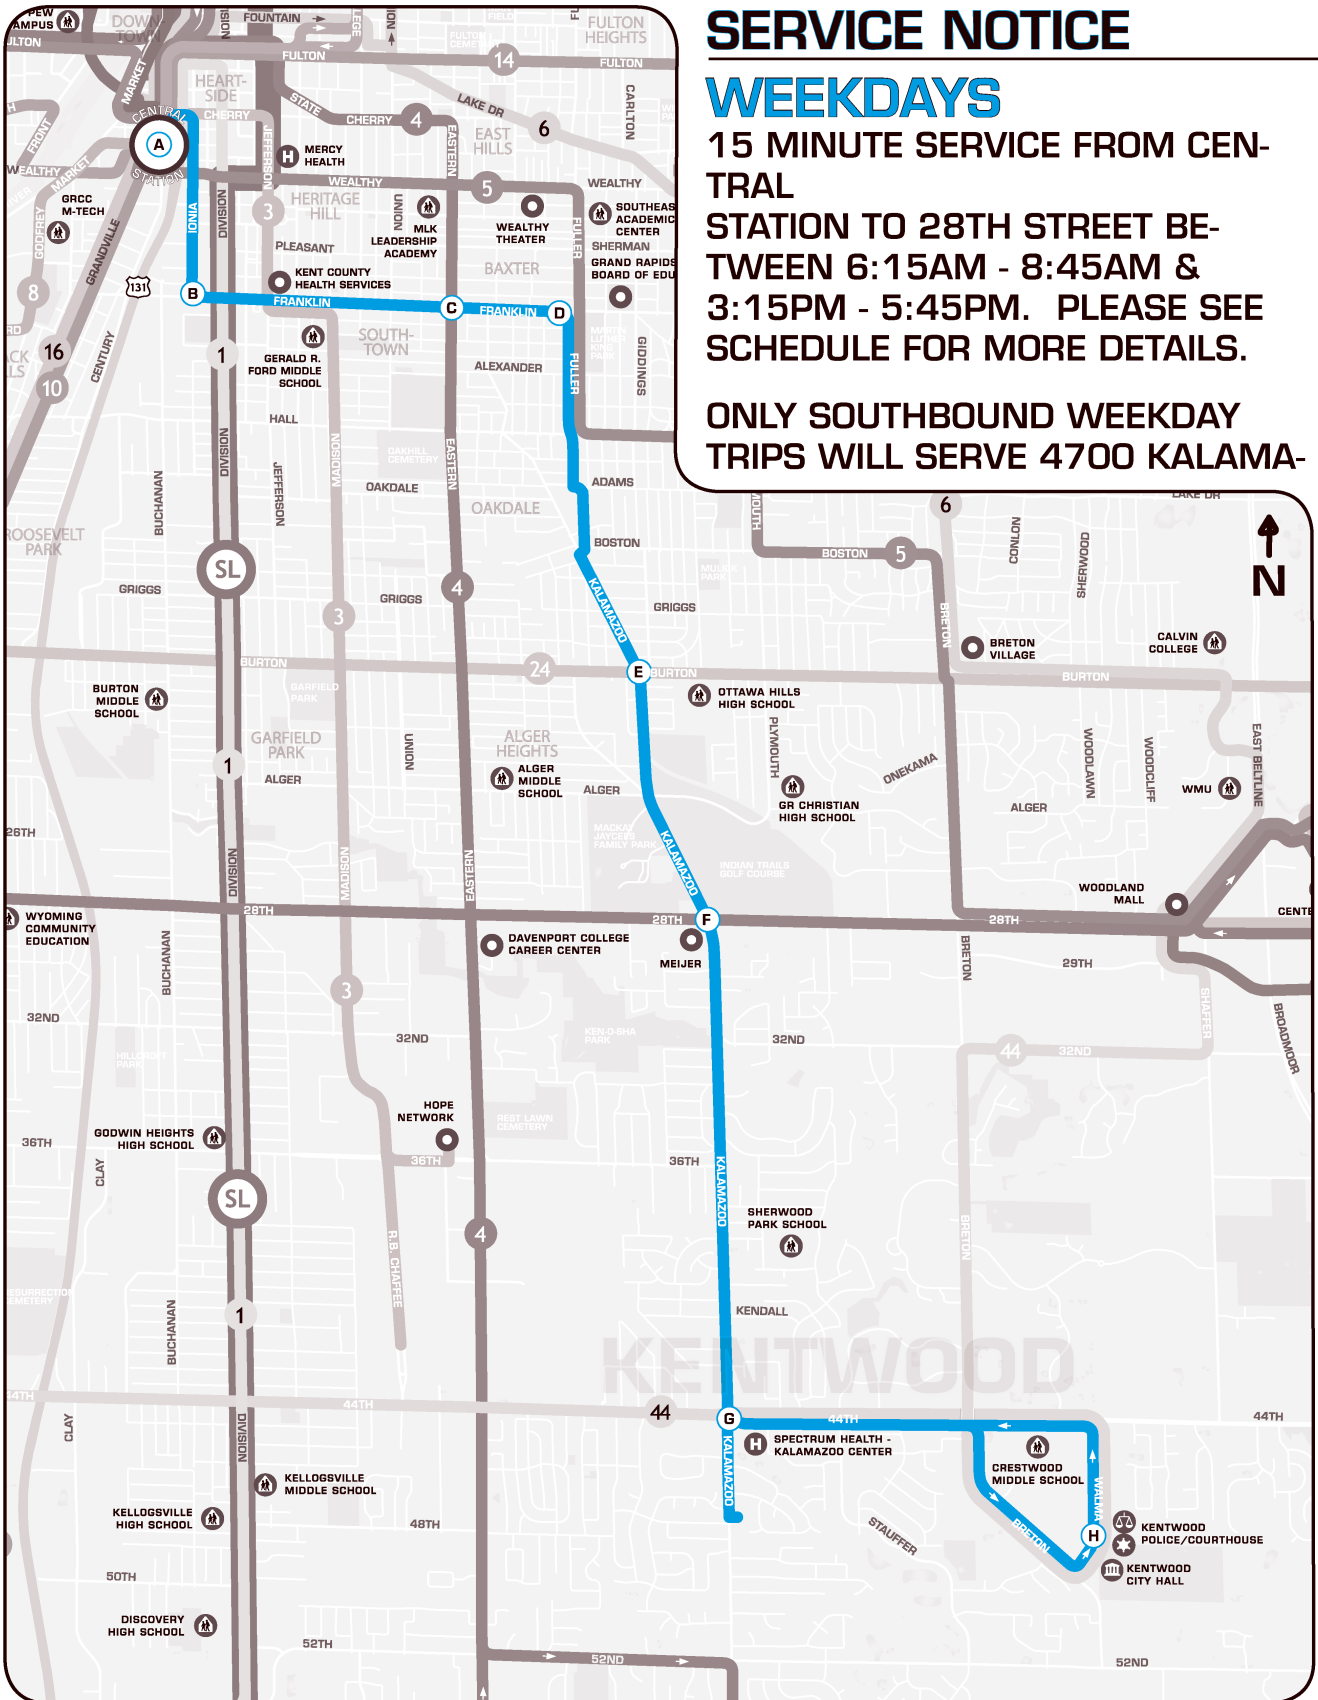

2 - Kalamazoo

SERVICE NOTICE

WEEKDAYS

15 MINUTE SERVICE FROM CENTRAL STATION TO 28TH STREET BETWEEN 6:15AM - 8:45AM & 3:15PM - 5:45PM. PLEASE SEE SCHEDULE FOR MORE DETAILS.

ONLY SOUTHBOUND WEEKDAY TRIPS WILL SERVE 4700 KALAMA-