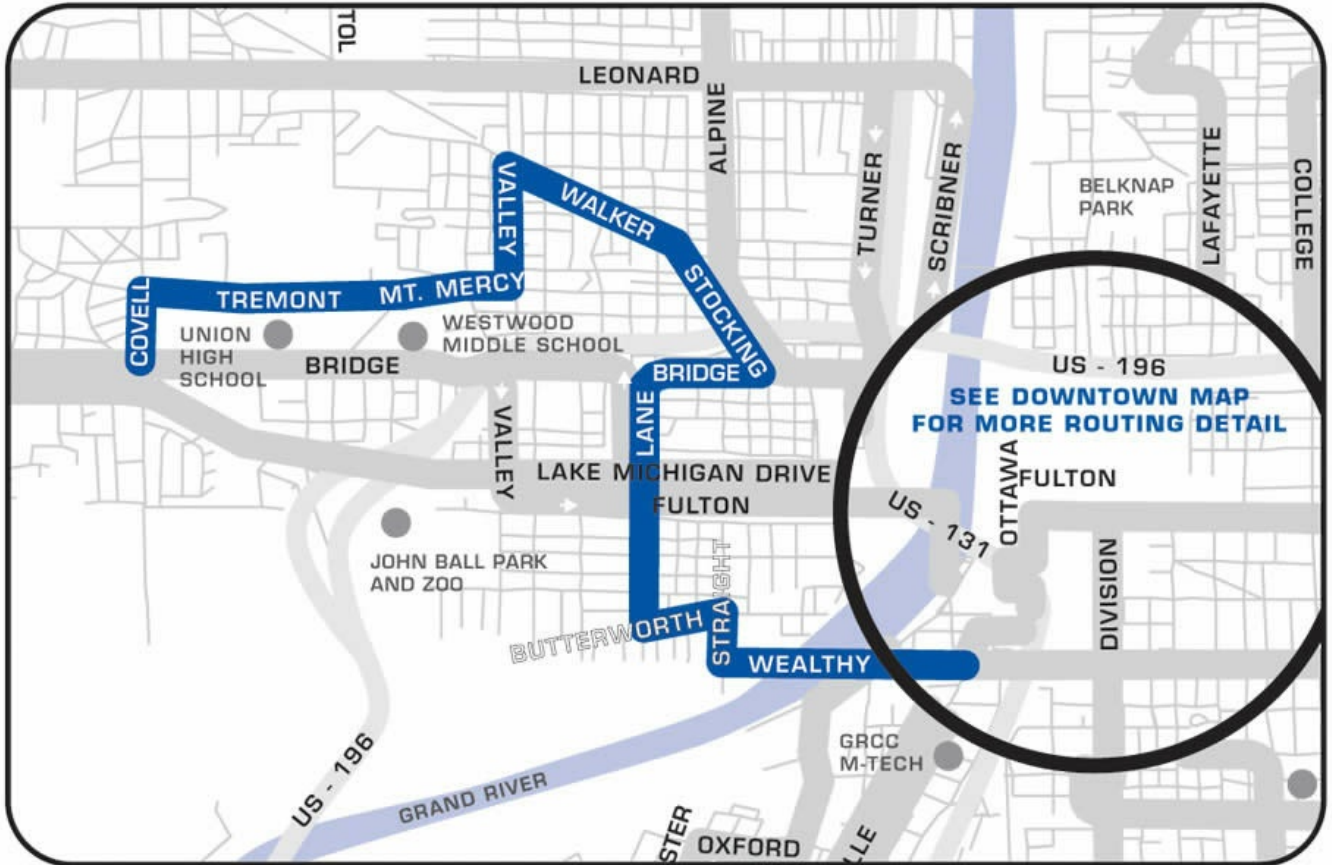

18 - Westside