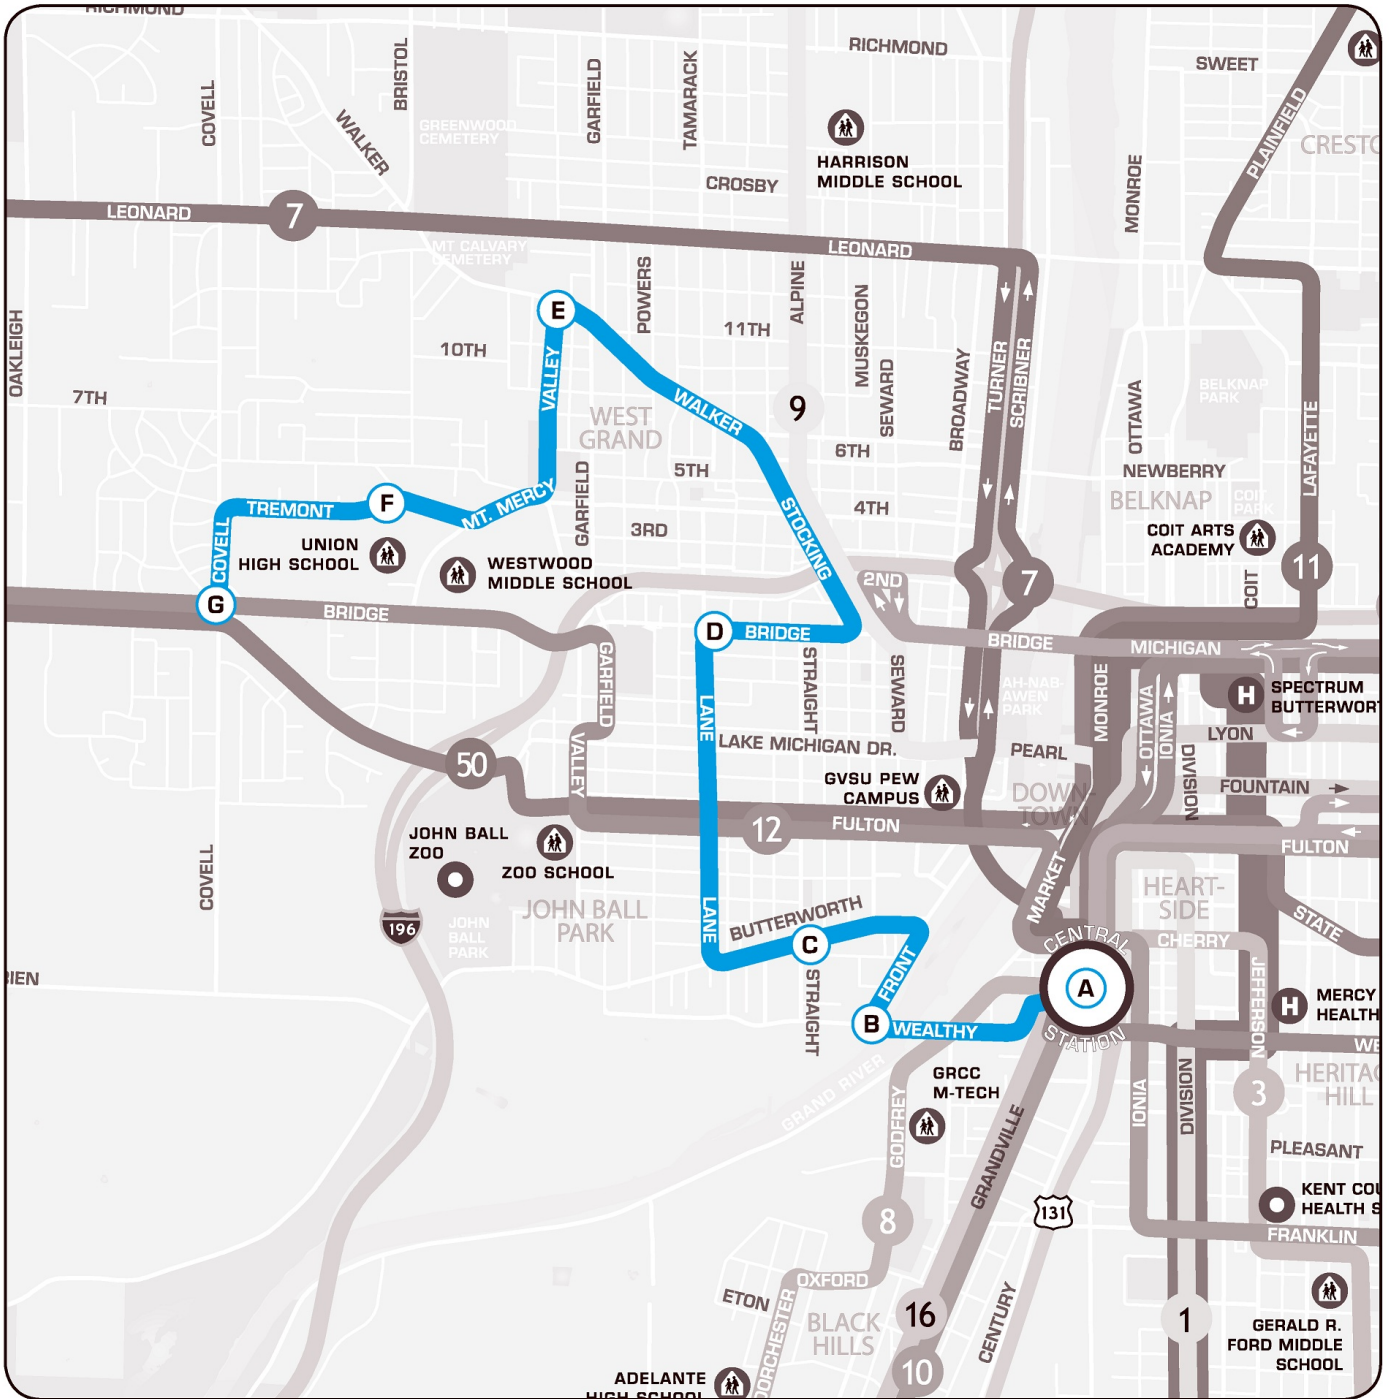

18 - Westside