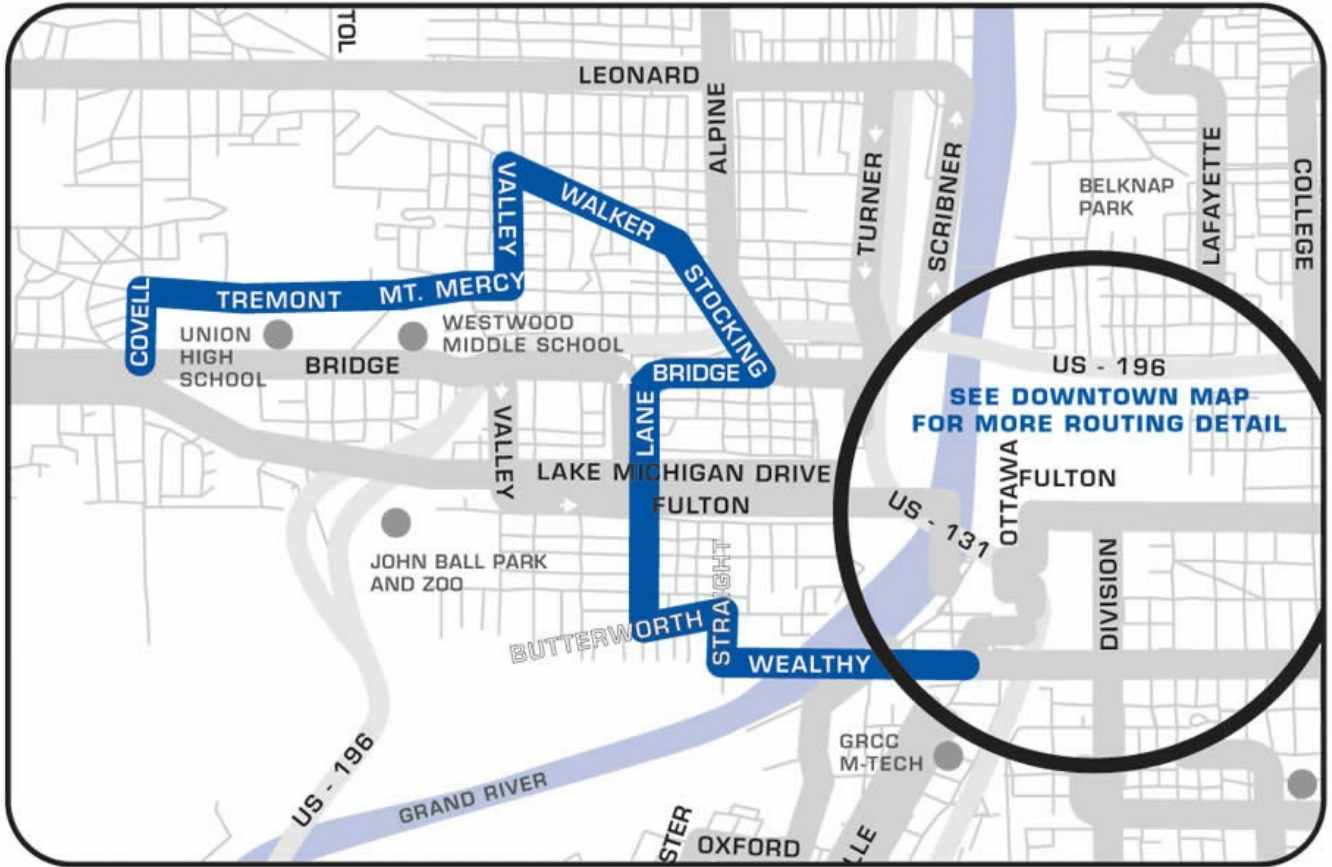

18 - Westside