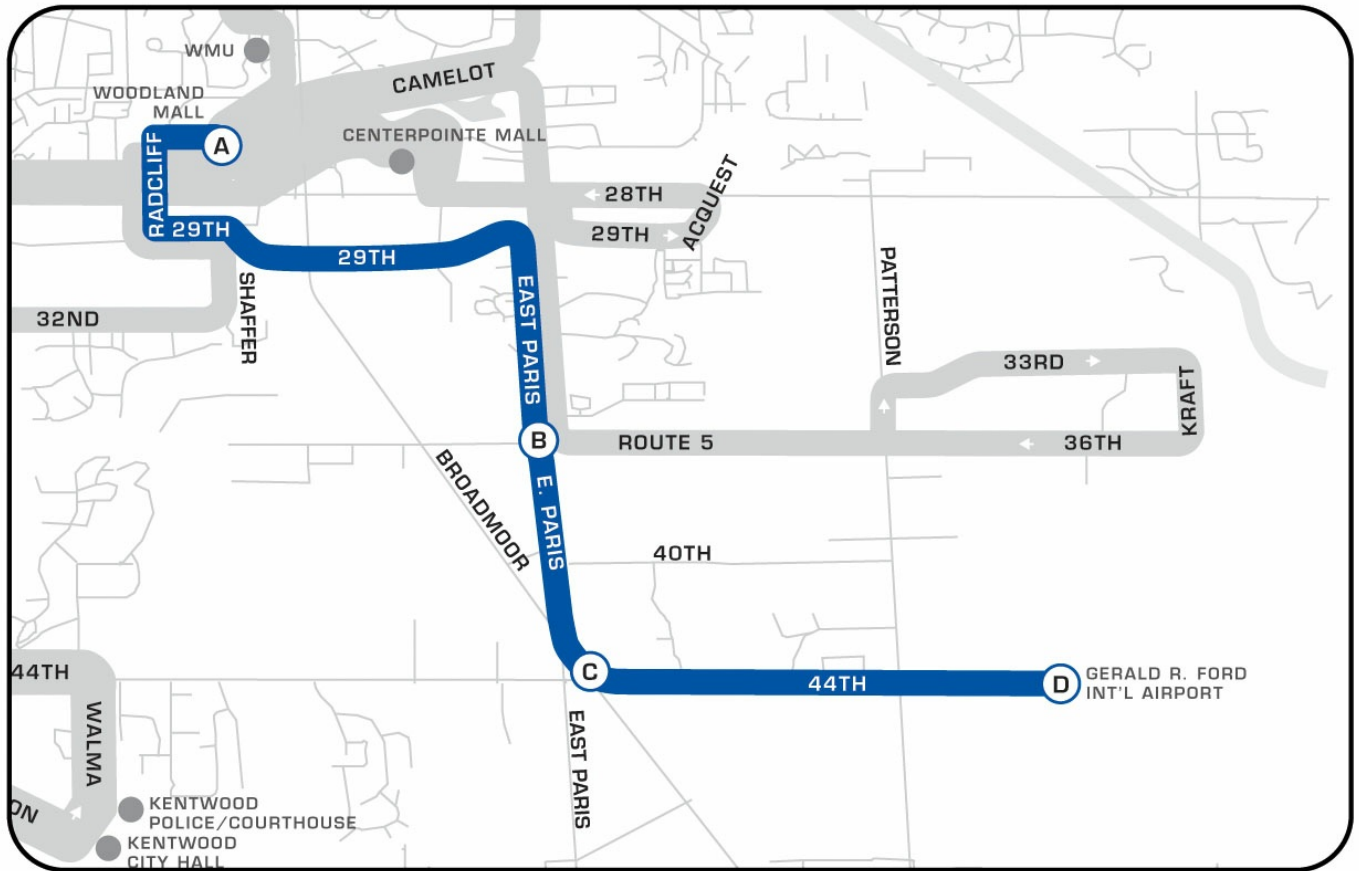

**17 - Woodland Mall/Airport**

**Schedule for : 17 - Woodland Mall/Airport**

**Direction: Northbound**

**Day of Week: Weekdays**

	G R Ford Airport	44th & Broadmore	36th & East Paris	Woodland Mall
6:42 AM		6:48 AM	6:50 AM	6:57 AM
7:12 AM		7:18 AM	7:20 AM	7:27 AM
7:42 AM		7:48 AM	7:50 AM	7:57 AM
8:12 AM		8:18 AM	8:20 AM	8:27 AM
8:42 AM		8:48 AM	8:50 AM	8:57 AM
9:12 AM		9:18 AM	9:20 AM	9:27 AM
9:42 AM		9:48 AM	9:50 AM	9:57 AM
10:12 AM		10:18 AM	10:20 AM	10:27 AM
10:42 AM		10:48 AM	10:50 AM	10:57 AM
11:12 AM		11:18 AM	11:20 AM	11:27 AM
11:42 AM		11:48 AM	11:50 AM	11:57 AM
12:12 PM		12:18 PM	12:20 PM	12:27 PM
12:42 PM		12:48 PM	12:50 PM	12:57 PM
1:12 PM		1:18 PM	1:20 PM	1:27 PM
1:42 PM		1:48 PM	1:50 PM	1:57 PM
2:12 PM		2:18 PM	2:20 PM	2:27 PM
2:42 PM		2:48 PM	2:50 PM	2:57 PM
3:12 PM		3:18 PM	3:20 PM	3:27 PM
3:42 PM		3:48 PM	3:50 PM	3:57 PM
4:12 PM		4:18 PM	4:20 PM	4:27 PM
4:42 PM		4:48 PM	4:50 PM	4:57 PM
5:12 PM		5:18 PM	5:20 PM	5:27 PM
5:42 PM		5:48 PM	5:50 PM	5:57 PM
6:12 PM		6:18 PM	6:20 PM	6:27 PM
6:42 PM		6:48 PM	6:50 PM	6:57 PM
7:12 PM		7:18 PM	7:20 PM	7:27 PM
7:37 PM		7:43 PM	7:45 PM	7:52 PM
8:37 PM		8:43 PM	8:45 PM	8:52 PM
9:37 PM		9:43 PM	9:45 PM	9:52 PM
10:37 PM		10:43 PM	10:45 PM	10:52 PM
11:25 PM		11:31 PM	11:33 PM	11:40 PM