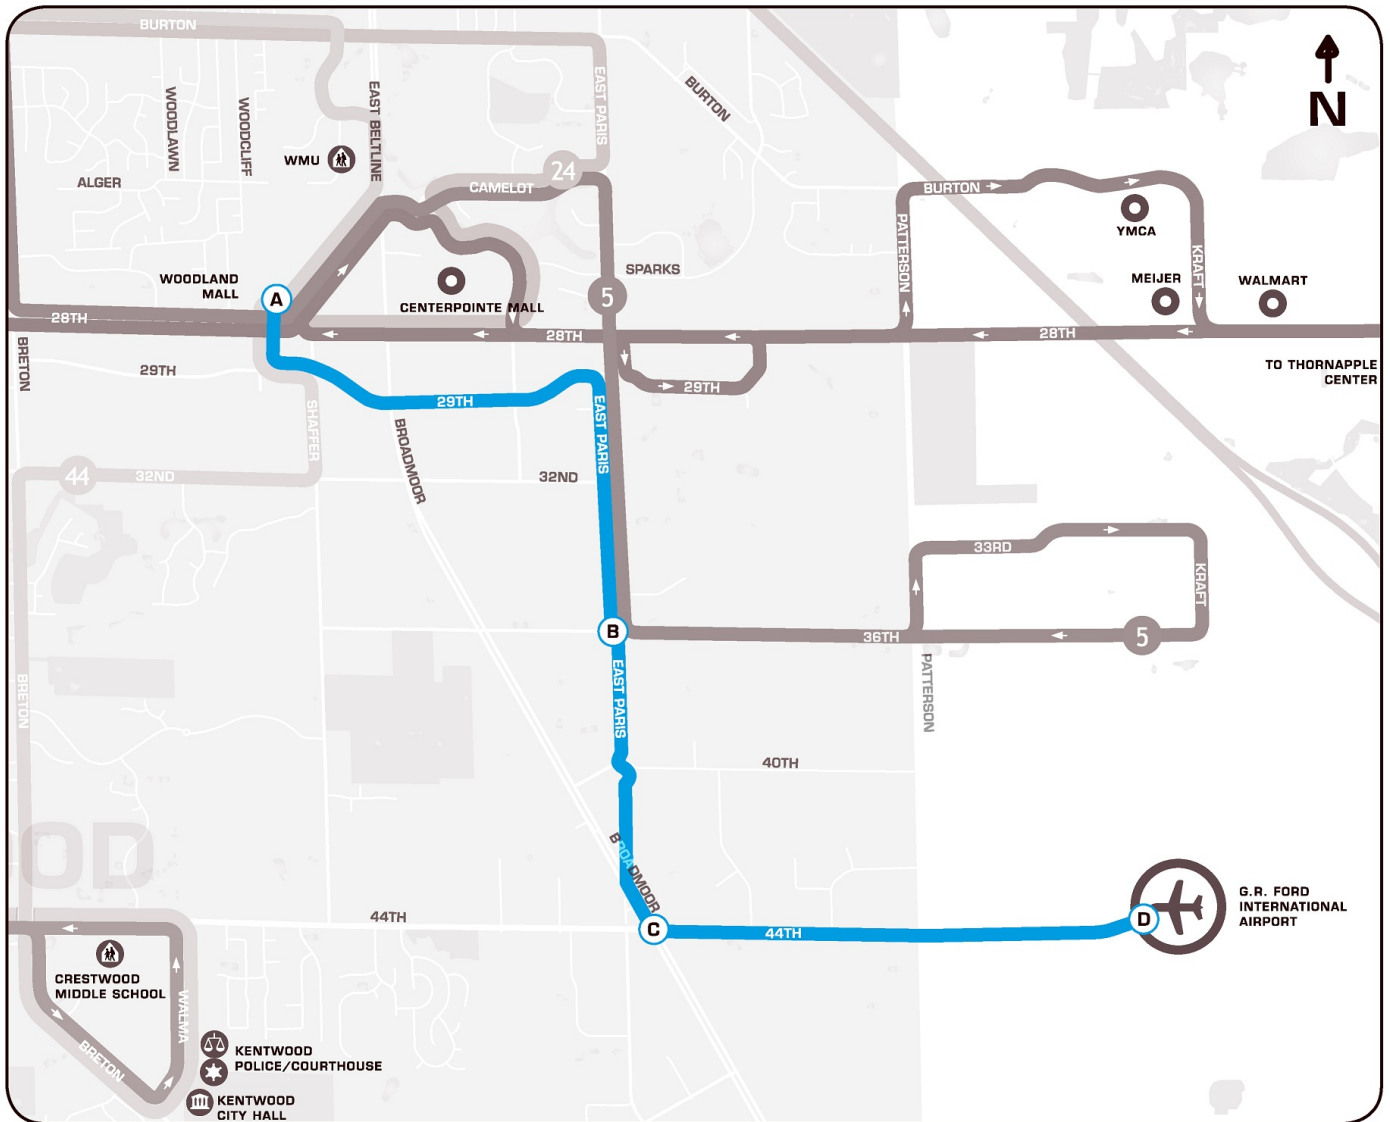

17 - Woodland Mall/Airport

Schedule for : 17 - Woodland Mall/Airport

Direction: Northbound

Day of Week: Weekdays

	G R Ford Airport	44th @ Broadmore	36th @ East Paris	Woodland Mall
6:42 AM		6:48 AM	6:50 AM	6:57 AM
7:12 AM		7:18 AM	7:20 AM	7:27 AM
7:42 AM		7:48 AM	7:50 AM	7:57 AM
8:12 AM		8:18 AM	8:20 AM	8:27 AM
8:42 AM		8:48 AM	8:50 AM	8:57 AM
9:12 AM		9:18 AM	9:20 AM	9:27 AM
9:42 AM		9:48 AM	9:50 AM	9:57 AM
10:12 AM		10:18 AM	10:20 AM	10:27 AM
10:42 AM		10:48 AM	10:50 AM	10:57 AM
11:12 AM		11:18 AM	11:20 AM	11:27 AM
11:42 AM		11:48 AM	11:50 AM	11:57 AM
12:12 PM		12:18 PM	12:20 PM	12:27 PM
12:42 PM		12:48 PM	12:50 PM	12:57 PM
1:12 PM		1:18 PM	1:20 PM	1:27 PM
1:42 PM		1:48 PM	1:50 PM	1:57 PM
2:12 PM		2:18 PM	2:20 PM	2:27 PM
2:42 PM		2:48 PM	2:50 PM	2:57 PM
3:12 PM		3:18 PM	3:20 PM	3:27 PM
3:42 PM		3:48 PM	3:50 PM	3:57 PM
4:12 PM		4:18 PM	4:20 PM	4:27 PM
4:42 PM		4:48 PM	4:50 PM	4:57 PM
5:12 PM		5:18 PM	5:20 PM	5:27 PM
5:42 PM		5:48 PM	5:50 PM	5:57 PM
6:12 PM		6:18 PM	6:20 PM	6:27 PM
6:42 PM		6:48 PM	6:50 PM	6:57 PM
7:12 PM		7:18 PM	7:20 PM	7:27 PM
7:37 PM		7:43 PM	7:45 PM	7:52 PM
8:37 PM		8:43 PM	8:45 PM	8:52 PM
9:37 PM		9:43 PM	9:45 PM	9:52 PM
10:37 PM		10:43 PM	10:45 PM	10:52 PM
11:25 PM		11:31 PM	11:33 PM	11:40 PM