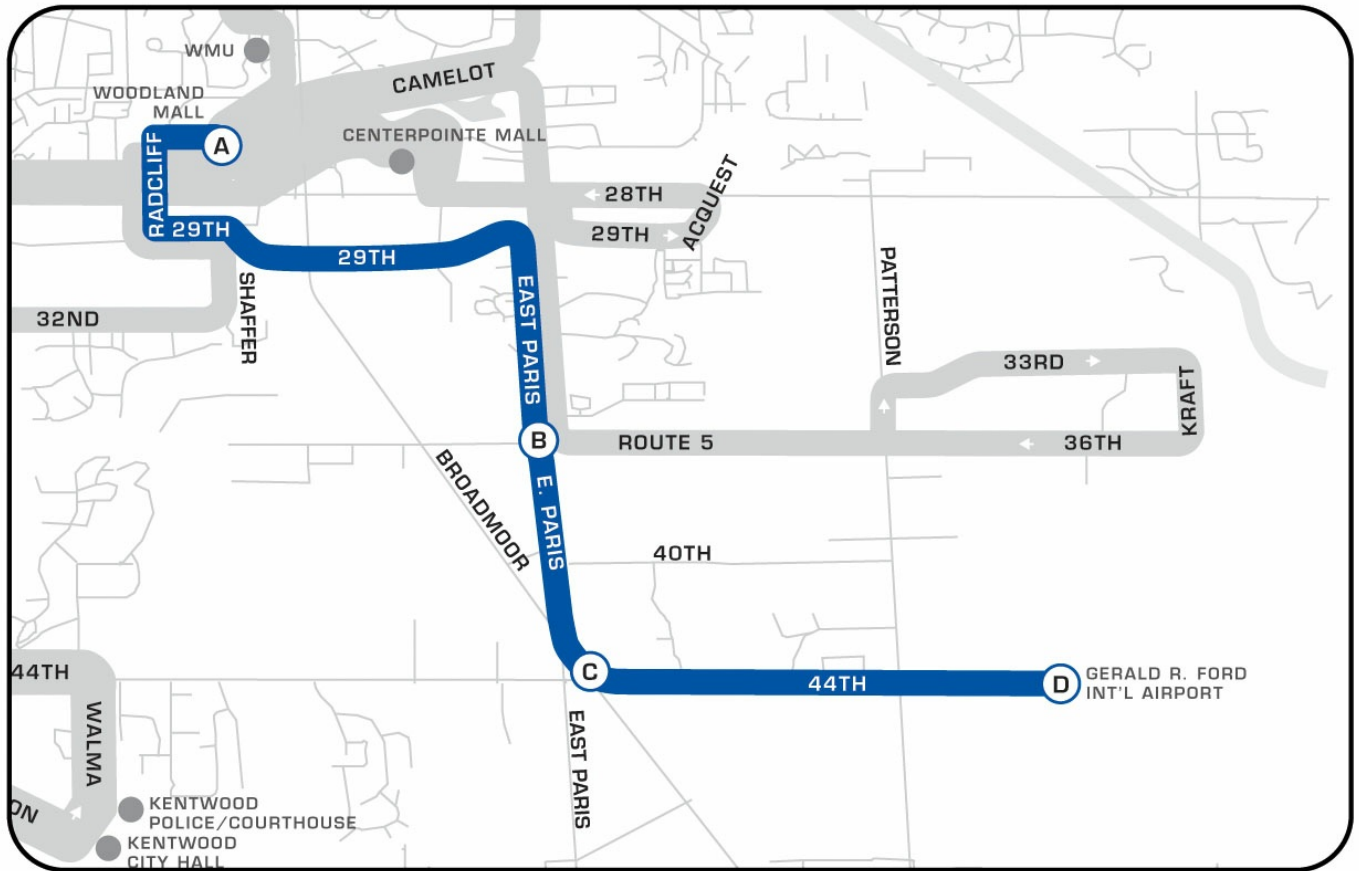

17 - Woodland Mall/Airport

Schedule for : 17 - Woodland Mall/Airport

Direction: Northbound

Day of Week: Weekdays

	G R Ford Airport	44th & Broadmore	36th & East Paris	Woodland Mall
6:42 AM		6:48 AM	6:50 AM	6:57 AM
7:12 AM		7:18 AM	7:20 AM	7:27 AM
7:42 AM		7:48 AM	7:50 AM	7:57 AM
8:12 AM		8:18 AM	8:20 AM	8:27 AM
8:42 AM		8:48 AM	8:50 AM	8:57 AM
9:12 AM		9:18 AM	9:20 AM	9:27 AM
9:42 AM		9:48 AM	9:50 AM	9:57 AM
10:12 AM		10:18 AM	10:20 AM	10:27 AM
10:42 AM		10:48 AM	10:50 AM	10:57 AM
11:12 AM		11:18 AM	11:20 AM	11:27 AM
11:42 AM		11:48 AM	11:50 AM	11:57 AM
12:12 PM		12:18 PM	12:20 PM	12:27 PM
12:42 PM		12:48 PM	12:50 PM	12:57 PM
1:12 PM		1:18 PM	1:20 PM	1:27 PM
1:42 PM		1:48 PM	1:50 PM	1:57 PM
2:12 PM		2:18 PM	2:20 PM	2:27 PM
2:42 PM		2:48 PM	2:50 PM	2:57 PM
3:12 PM		3:18 PM	3:20 PM	3:27 PM
3:42 PM		3:48 PM	3:50 PM	3:57 PM
4:12 PM		4:18 PM	4:20 PM	4:27 PM
4:42 PM		4:48 PM	4:50 PM	4:57 PM
5:12 PM		5:18 PM	5:20 PM	5:27 PM
5:42 PM		5:48 PM	5:50 PM	5:57 PM
6:12 PM		6:18 PM	6:20 PM	6:27 PM
6:42 PM		6:48 PM	6:50 PM	6:57 PM
7:12 PM		7:18 PM	7:20 PM	7:27 PM
7:37 PM		7:43 PM	7:45 PM	7:52 PM
8:37 PM		8:43 PM	8:45 PM	8:52 PM
9:37 PM		9:43 PM	9:45 PM	9:52 PM
10:37 PM		10:43 PM	10:45 PM	10:52 PM
11:25 PM		11:31 PM	11:33 PM	11:40 PM