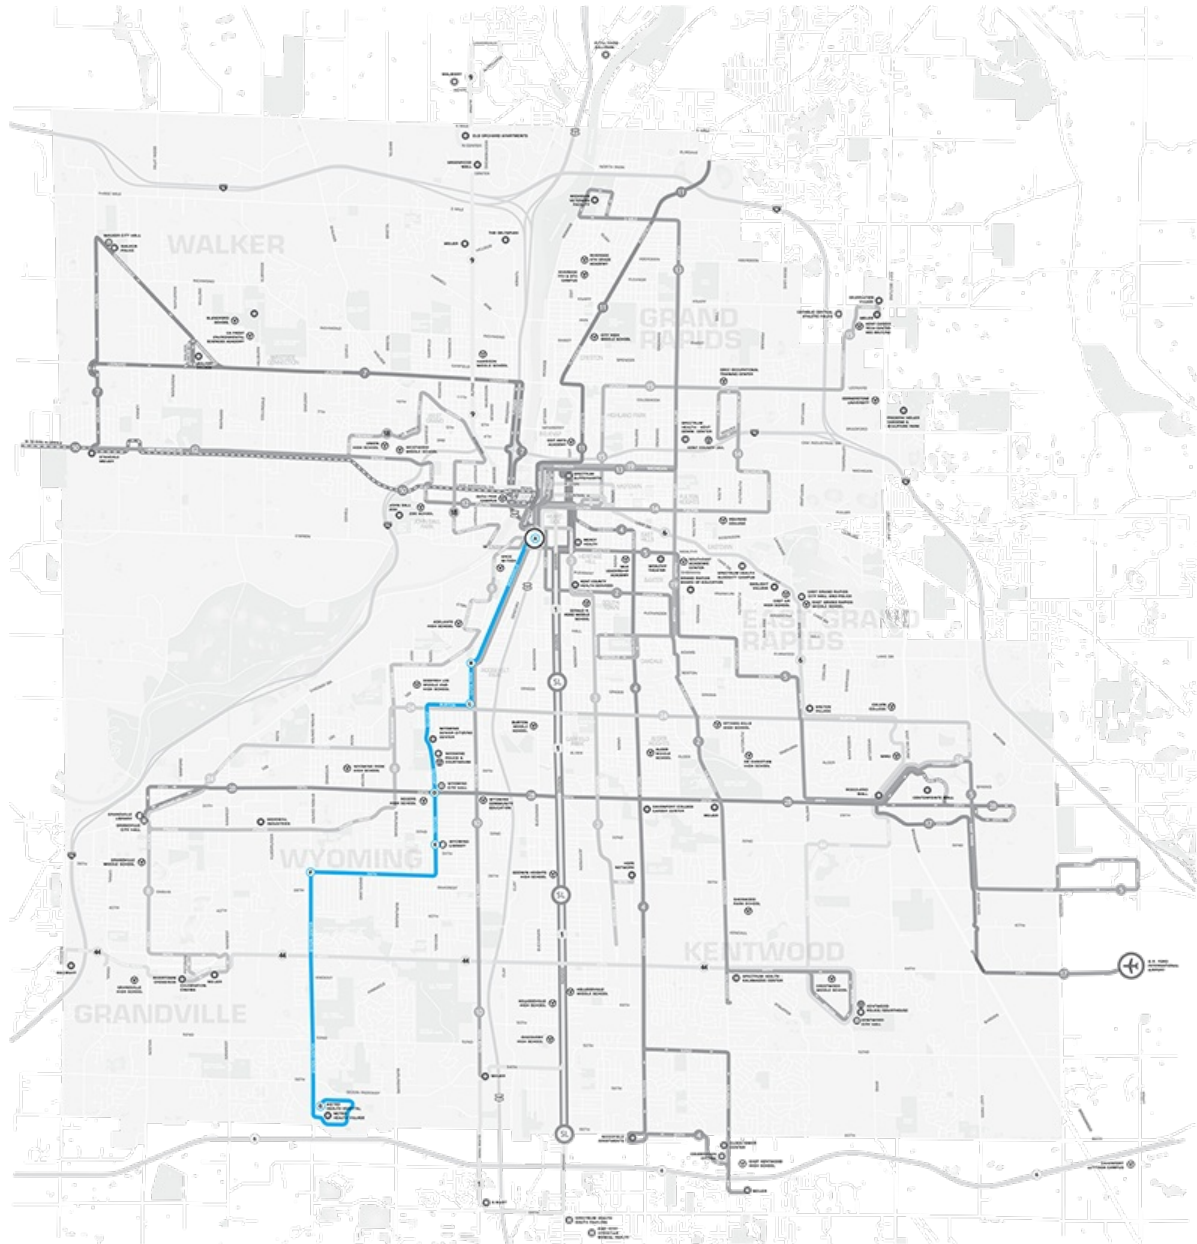

**16 - Wyoming/Metro Health**

**Schedule for : 16 - Wyoming/Metro Health**

**Direction: Northbound**

**Day of Week: Weekdays**

Metro Health Complex	52nd & Byron Center	44th & Byron Center	36th & Byron Center	Wyoming Library	DeHoop & 28th	Burton & Clyde Park	Grandville & Clyde Park	Central Station
5:16 AM	5:21 AM	5:24 AM	5:27 AM	5:33 AM	5:35 AM	5:41 AM	5:43 AM	5:50 AM
5:46 AM	5:51 AM	5:54 AM	5:57 AM	6:03 AM	6:05 AM	6:11 AM	6:13 AM	6:20 AM
6:16 AM	6:21 AM	6:24 AM	6:27 AM	6:33 AM	6:35 AM	6:41 AM	6:43 AM	6:50 AM
6:46 AM	6:51 AM	6:54 AM	6:57 AM	7:03 AM	7:05 AM	7:11 AM	7:13 AM	7:20 AM
7:16 AM	7:21 AM	7:24 AM	7:27 AM	7:33 AM	7:35 AM	7:41 AM	7:43 AM	7:50 AM
7:46 AM	7:51 AM	7:54 AM	7:57 AM	8:03 AM	8:05 AM	8:11 AM	8:13 AM	8:20 AM
8:16 AM	8:21 AM	8:24 AM	8:27 AM	8:33 AM	8:35 AM	8:41 AM	8:43 AM	8:50 AM
8:46 AM	8:51 AM	8:54 AM	8:57 AM	9:03 AM	9:05 AM	9:11 AM	9:13 AM	9:20 AM
9:16 AM	9:21 AM	9:24 AM	9:27 AM	9:33 AM	9:35 AM	9:41 AM	9:43 AM	9:50 AM
9:46 AM	9:51 AM	9:54 AM	9:57 AM	10:03 AM	10:05 AM	10:11 AM	10:13 AM	10:20 AM
10:16 AM	10:21 AM	10:24 AM	10:27 AM	10:33 AM	10:35 AM	10:41 AM	10:43 AM	10:50 AM
10:46 AM	10:51 AM	10:54 AM	10:57 AM	11:03 AM	11:05 AM	11:11 AM	11:13 AM	11:20 AM
11:16 AM	11:21 AM	11:24 AM	11:27 AM	11:33 AM	11:35 AM	11:41 AM	11:43 AM	11:50 AM
11:46 AM	11:51 AM	11:54 AM	11:57 AM	12:03 PM	12:05 PM	12:11 PM	12:13 PM	12:20 PM
12:16 PM	12:21 PM	12:24 PM	12:27 PM	12:33 PM	12:35 PM	12:41 PM	12:43 PM	12:50 PM
12:46 PM	12:51 PM	12:54 PM	12:57 PM	1:03 PM	1:05 PM	1:11 PM	1:13 PM	1:20 PM
1:16 PM	1:21 PM	1:24 PM	1:27 PM	1:33 PM	1:35 PM	1:41 PM	1:43 PM	1:50 PM
1:46 PM	1:51 PM	1:54 PM	1:57 PM	2:03 PM	2:05 PM	2:11 PM	2:13 PM	2:20 PM
2:16 PM	2:21 PM	2:24 PM	2:27 PM	2:33 PM	2:35 PM	2:41 PM	2:43 PM	2:50 PM
2:46 PM	2:51 PM	2:54 PM	2:57 PM	3:03 PM	3:05 PM	3:11 PM	3:13 PM	3:20 PM
3:16 PM	3:21 PM	3:24 PM	3:27 PM	3:33 PM	3:35 PM	3:41 PM	3:43 PM	3:50 PM
3:46 PM	3:51 PM	3:54 PM	3:57 PM	4:03 PM	4:05 PM	4:11 PM	4:13 PM	4:20 PM
4:16 PM	4:21 PM	4:24 PM	4:27 PM	4:33 PM	4:35 PM	4:41 PM	4:43 PM	4:50 PM
4:46 PM	4:51 PM	4:54 PM	4:57 PM	5:03 PM	5:05 PM	5:11 PM	5:13 PM	5:20 PM
5:16 PM	5:21 PM	5:24 PM	5:27 PM	5:33 PM	5:35 PM	5:41 PM	5:43 PM	5:50 PM
5:46 PM	5:51 PM	5:54 PM	5:57 PM	6:03 PM	6:05 PM	6:11 PM	6:13 PM	6:20 PM
6:16 PM	6:21 PM	6:24 PM	6:27 PM	6:33 PM	6:35 PM	6:41 PM	6:43 PM	6:50 PM
6:40 PM	6:45 PM	6:48 PM	6:51 PM	6:57 PM	6:59 PM	7:05 PM	7:07 PM	7:14 PM
7:31 PM	7:36 PM	7:39 PM	7:42 PM	7:48 PM	7:50 PM	7:56 PM	7:58 PM	8:05 PM
8:31 PM	8:36 PM	8:39 PM	8:42 PM	8:48 PM	8:50 PM	8:56 PM	8:58 PM	9:05 PM
9:31 PM	9:36 PM	9:39 PM	9:42 PM	9:48 PM	9:50 PM	9:56 PM	9:58 PM	10:05 PM
10:31 PM	10:36 PM	10:39 PM	10:42 PM	10:48 PM	10:50 PM	10:56 PM	10:58 PM	11:05 PM