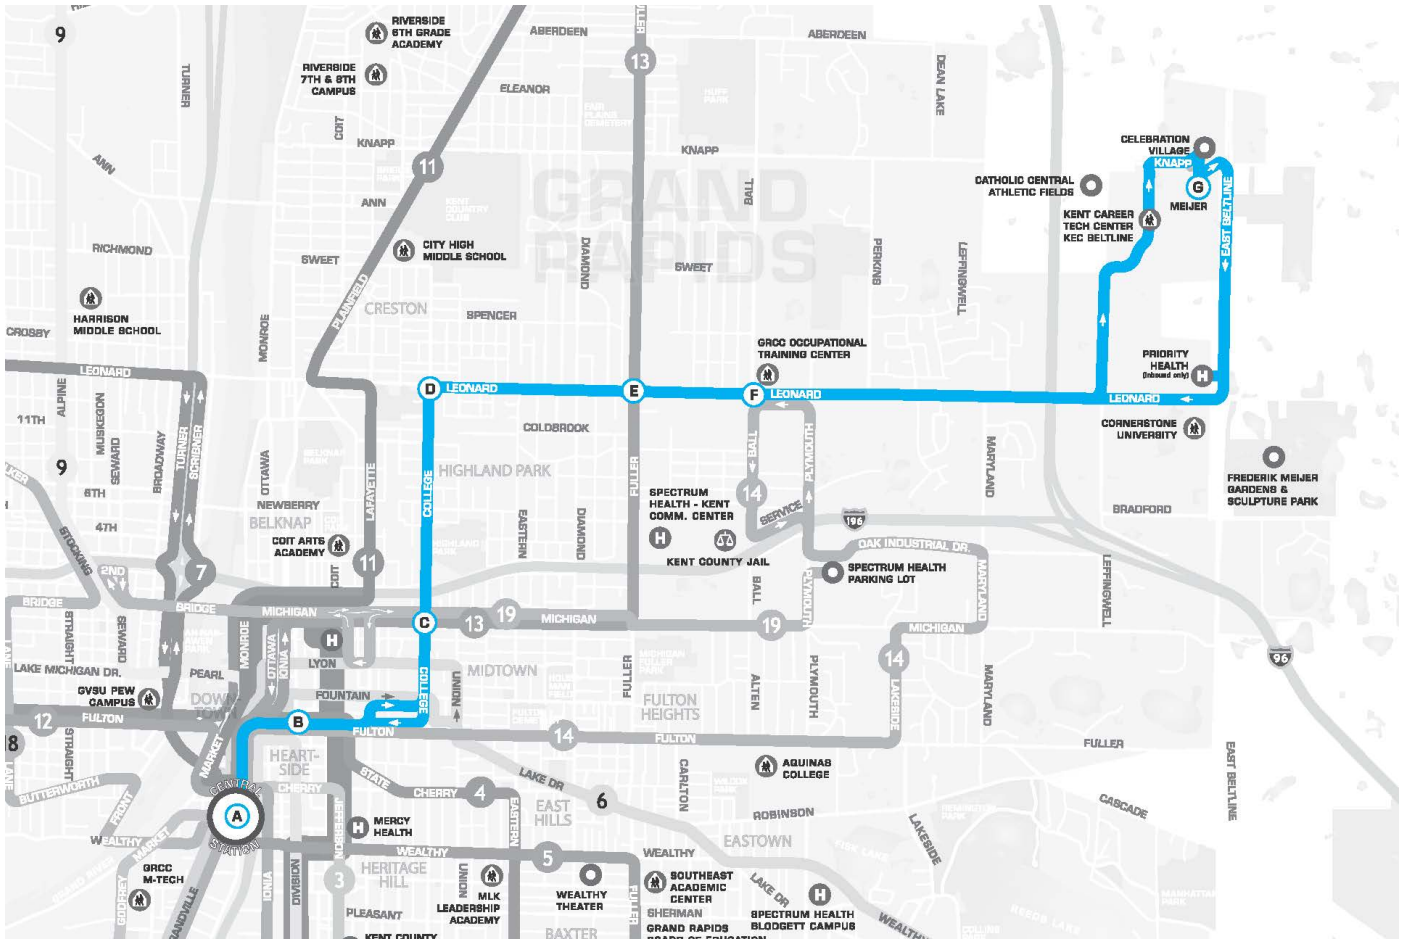

15 - East Leonard