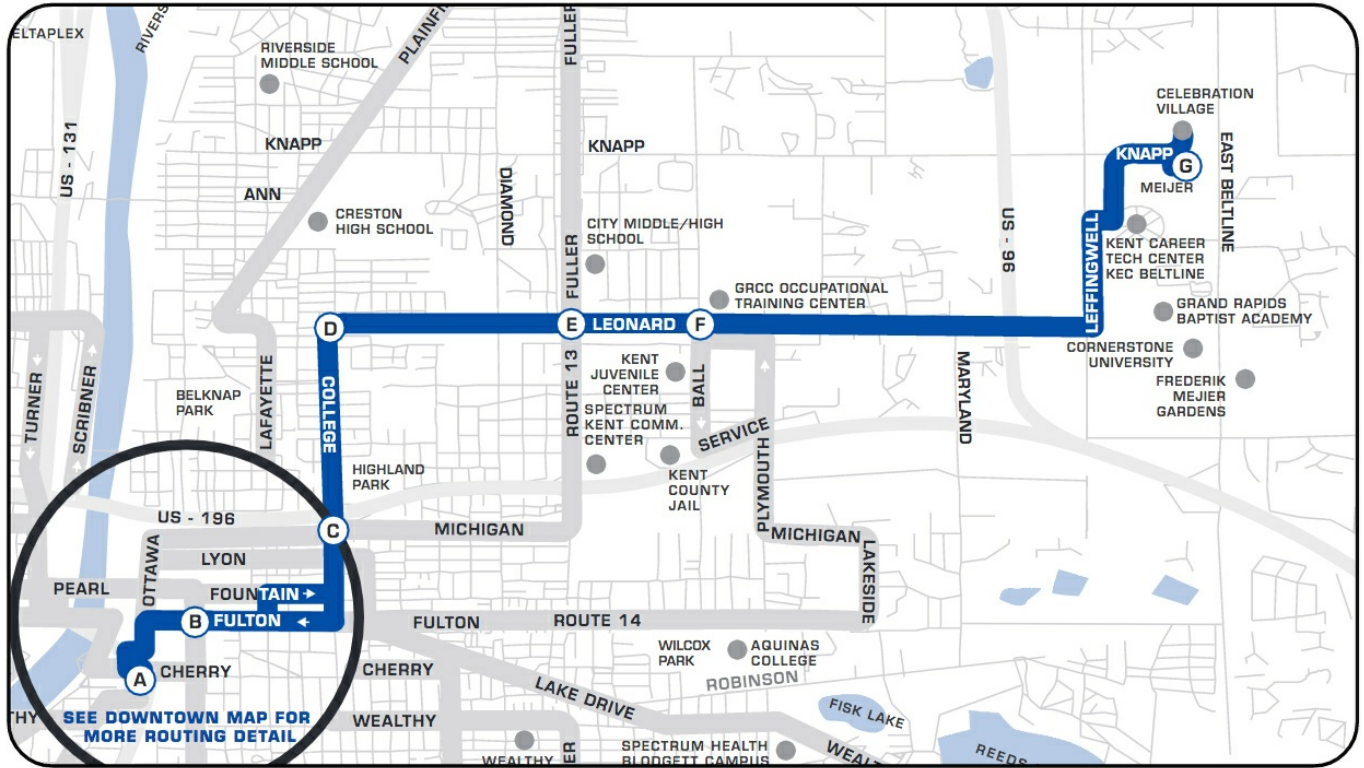

15 - East Leonard