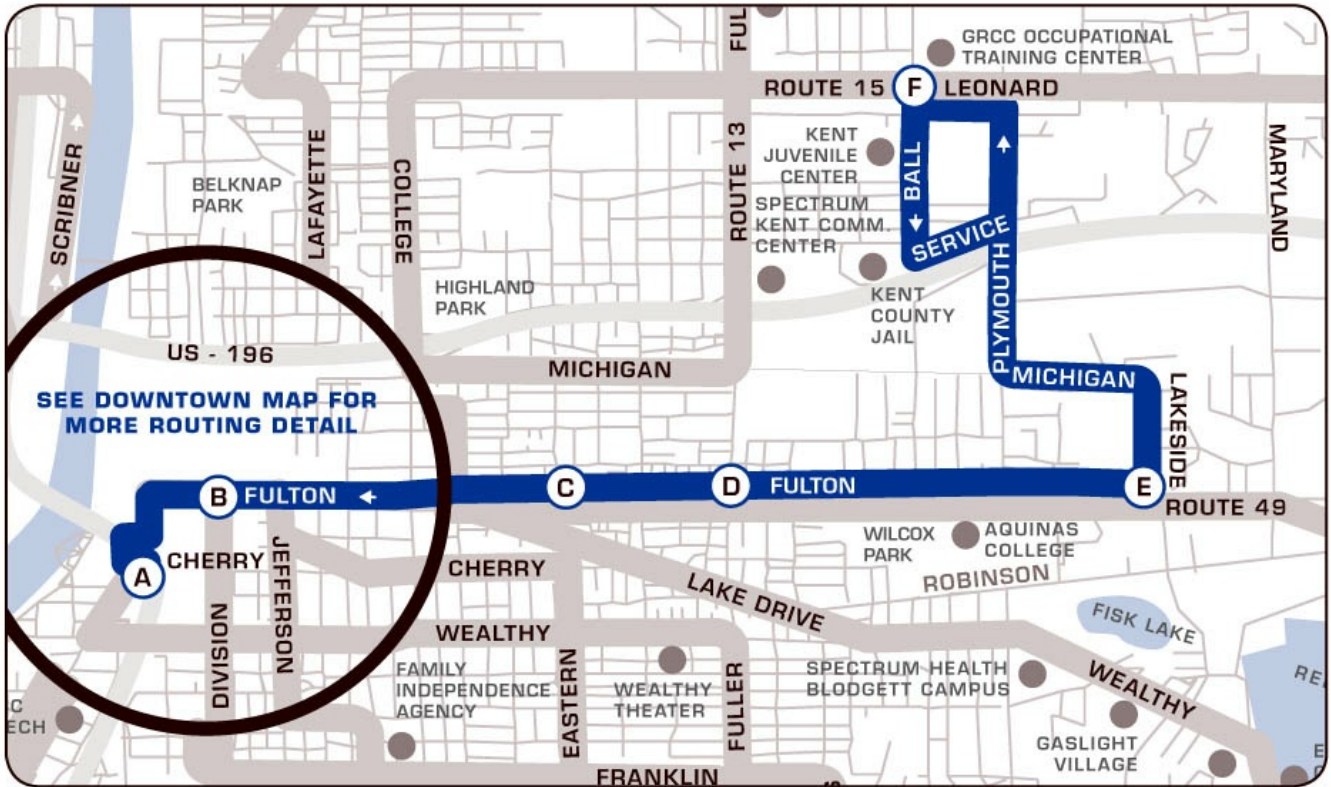

14 - East Fulton