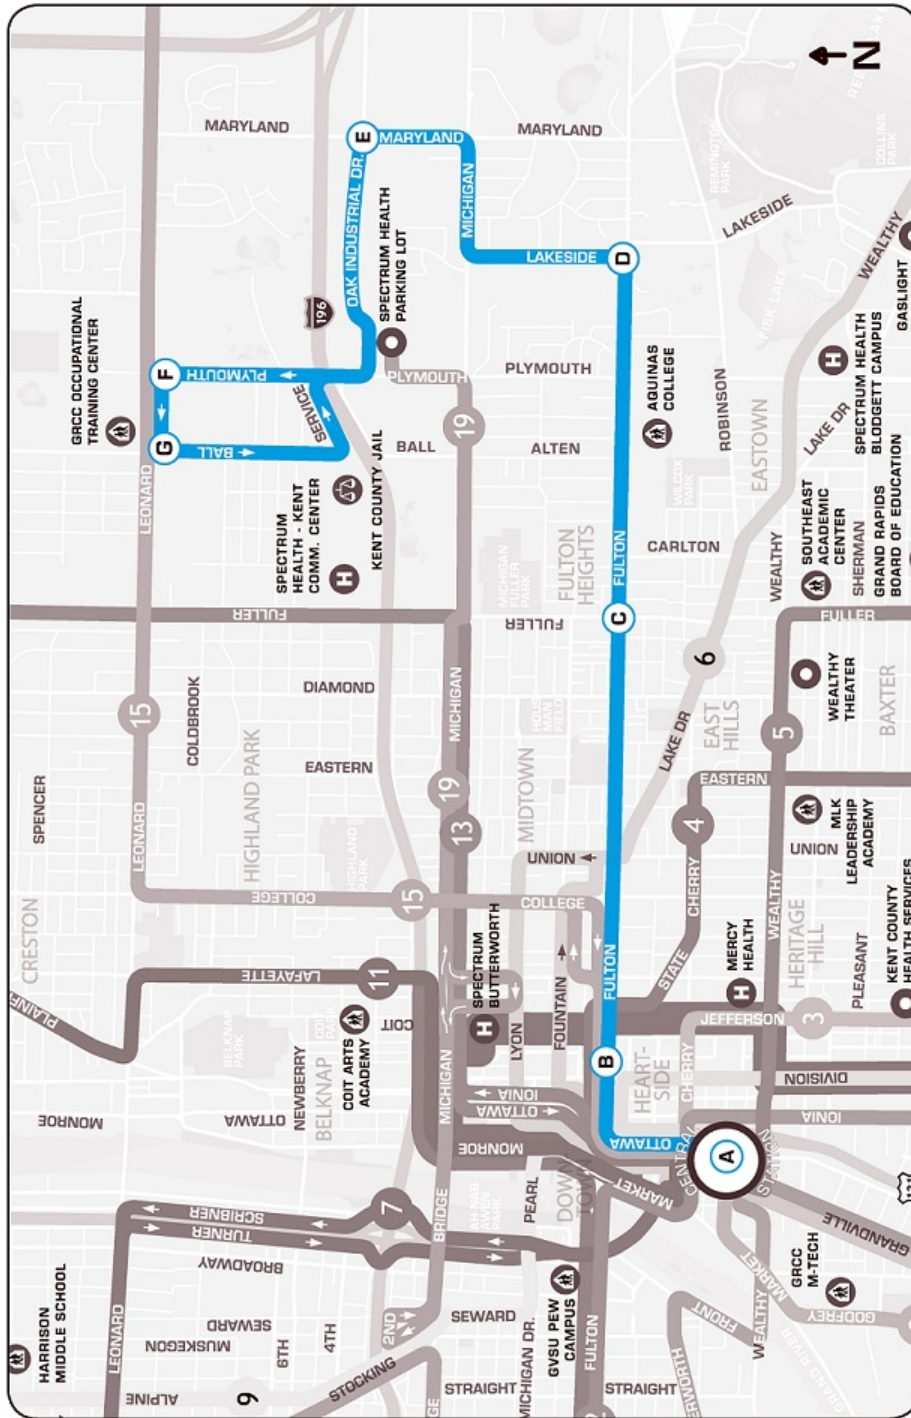

14 - East Fulton