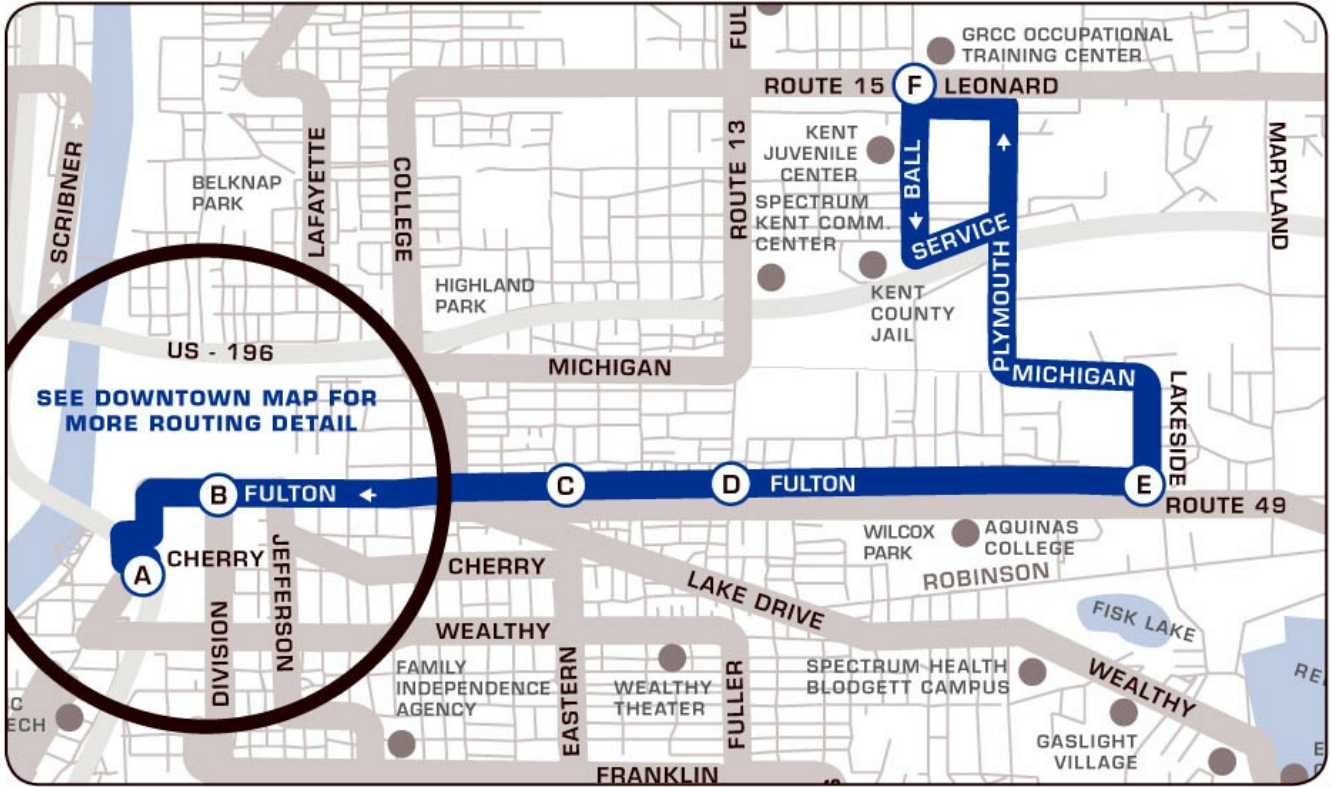

14 - East Fulton