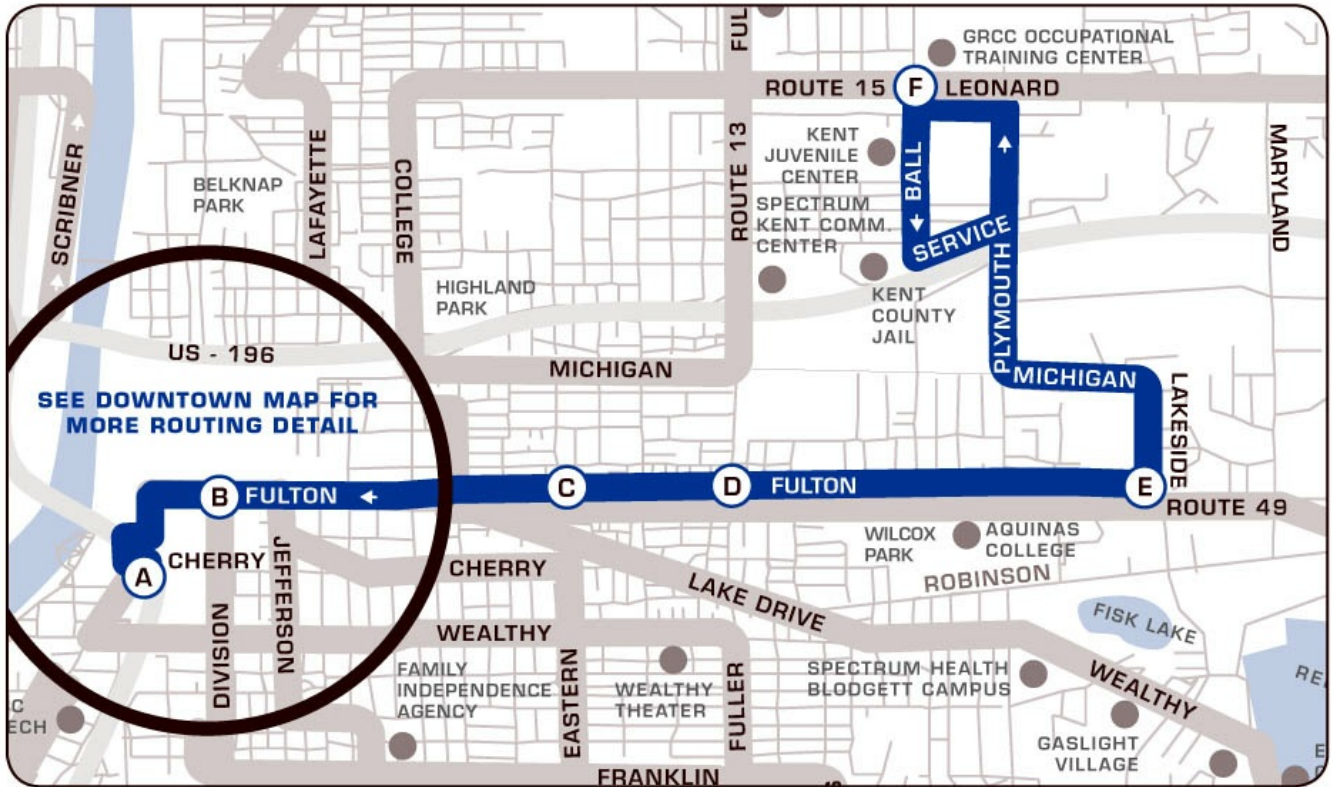

14 - East Fulton