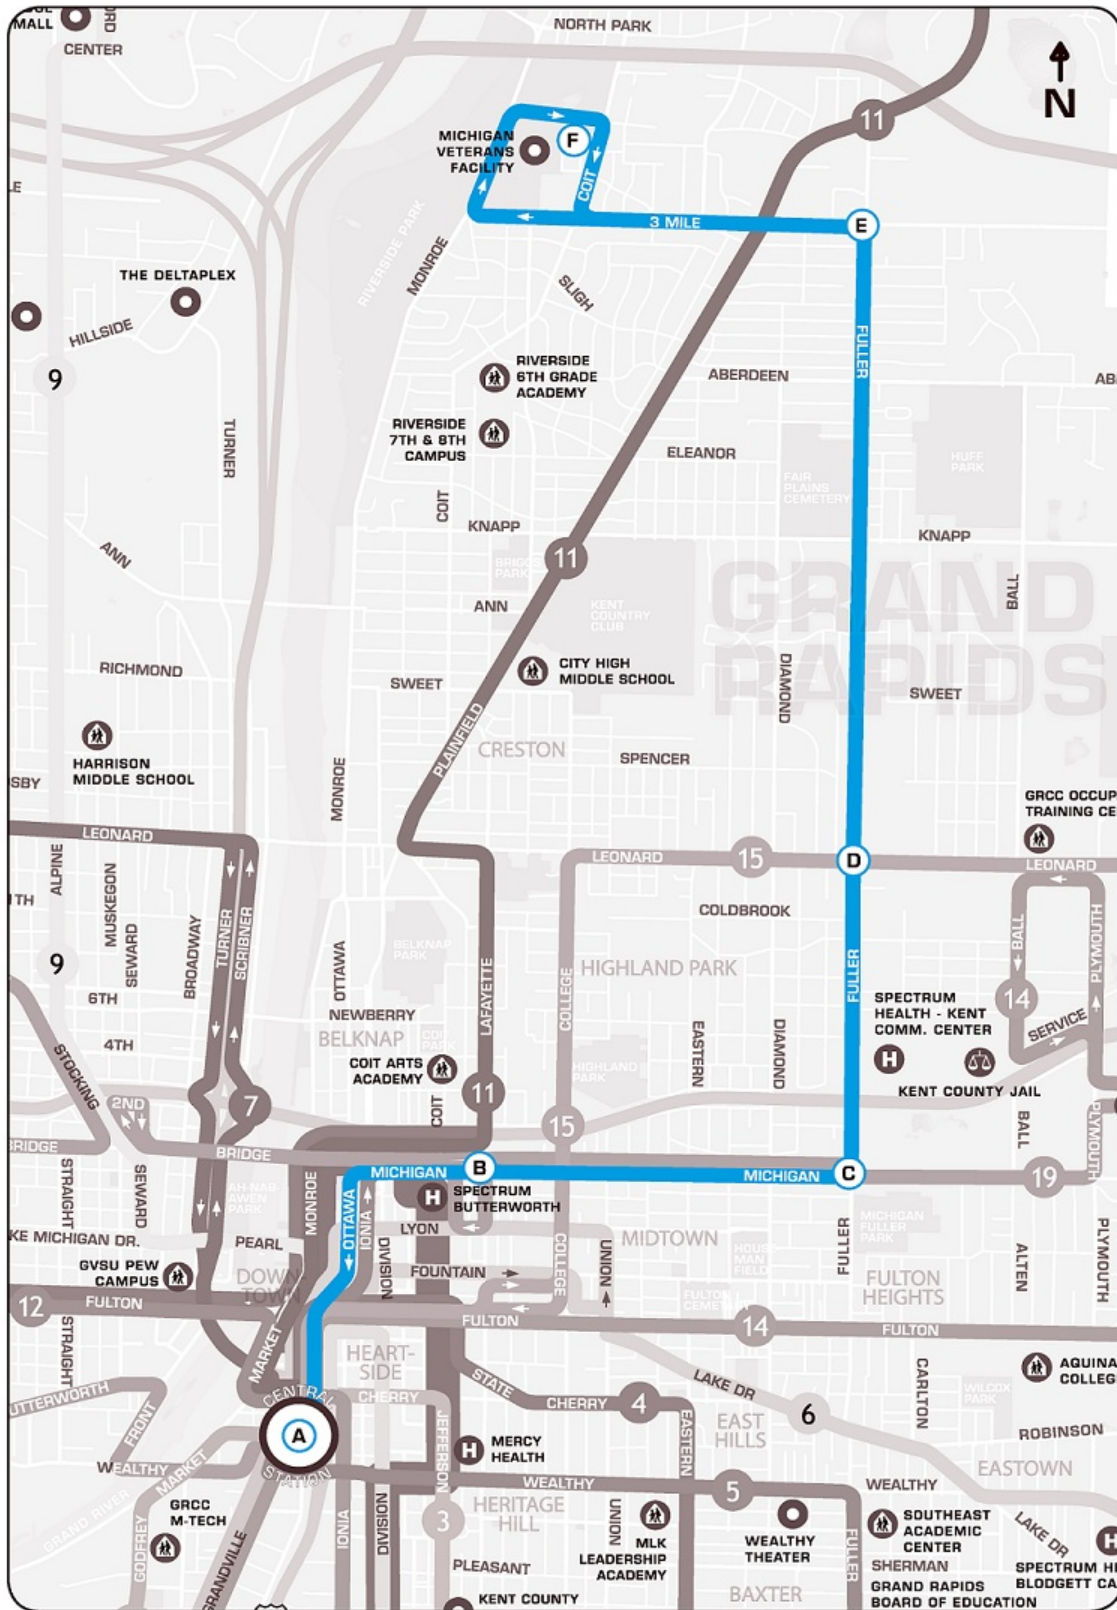

13 - Michigan/Fuller North

**Schedule for : 13 - Michigan/Fuller North**

**Direction: Northbound**

**Day of Week: Weekdays**

Leave Central Station	Michigan & Lafayette - GVSU	Michigan & Fuller	Leonard & Fuller	Three Mile & Fuller	Veterans Facilities
5:45 AM	5:52 AM	5:57 AM	6:02 AM	6:07 AM	6:12 AM
6:15 AM	6:22 AM	6:27 AM	6:32 AM	6:37 AM	6:42 AM
6:45 AM	6:52 AM	6:57 AM	7:02 AM	7:07 AM	7:12 AM
7:15 AM	7:22 AM	7:27 AM	7:32 AM	7:37 AM	7:42 AM
7:45 AM	7:52 AM	7:57 AM	8:02 AM	8:07 AM	8:12 AM
8:15 AM	8:22 AM	8:27 AM	8:32 AM	8:37 AM	8:42 AM
8:45 AM	8:52 AM	8:57 AM	9:02 AM	9:07 AM	9:12 AM
9:15 AM	9:22 AM	9:27 AM	9:32 AM	9:37 AM	9:42 AM
9:45 AM	9:52 AM	9:57 AM	10:02 AM	10:07 AM	10:12 AM
10:15 AM	10:22 AM	10:27 AM	10:32 AM	10:37 AM	10:42 AM
10:45 AM	10:52 AM	10:57 AM	11:02 AM	11:07 AM	11:12 AM
11:15 AM	11:22 AM	11:27 AM	11:32 AM	11:37 AM	11:42 AM
11:45 AM	11:52 AM	11:57 AM	12:02 PM	12:07 PM	12:12 PM
12:15 PM	12:22 PM	12:27 PM	12:32 PM	12:37 PM	12:42 PM
12:45 PM	12:52 PM	12:57 PM	1:02 PM	1:07 PM	1:12 PM
1:15 PM	1:22 PM	1:27 PM	1:32 PM	1:37 PM	1:42 PM
1:45 PM	1:52 PM	1:57 PM	2:02 PM	2:07 PM	2:12 PM
2:15 PM	2:22 PM	2:27 PM	2:32 PM	2:37 PM	2:42 PM
2:45 PM	2:52 PM	2:57 PM	3:02 PM	3:07 PM	3:12 PM
3:15 PM	3:22 PM	3:27 PM	3:32 PM	3:37 PM	3:42 PM
3:45 PM	3:52 PM	3:57 PM	4:02 PM	4:07 PM	4:12 PM
4:15 PM	4:22 PM	4:27 PM	4:32 PM	4:37 PM	4:42 PM
4:45 PM	4:52 PM	4:57 PM	5:02 PM	5:07 PM	5:12 PM
5:15 PM	5:22 PM	5:27 PM	5:32 PM	5:37 PM	5:42 PM
5:45 PM	5:52 PM	5:57 PM	6:02 PM	6:07 PM	6:12 PM
6:15 PM	6:22 PM	6:27 PM	6:32 PM	6:37 PM	6:42 PM
6:45 PM	6:52 PM	6:57 PM	7:02 PM	7:07 PM	7:12 PM
7:15 PM	7:22 PM	7:27 PM	7:32 PM	7:37 PM	7:42 PM
8:15 PM	8:22 PM	8:27 PM	8:32 PM	8:37 PM	8:42 PM
9:15 PM	9:22 PM	9:27 PM	9:32 PM	9:37 PM	9:42 PM
10:15 PM	10:22 PM	10:27 PM	10:32 PM	10:37 PM	10:42 PM
11:15 PM	11:22 PM	11:27 PM	11:32 PM	11:37 PM	11:42 PM