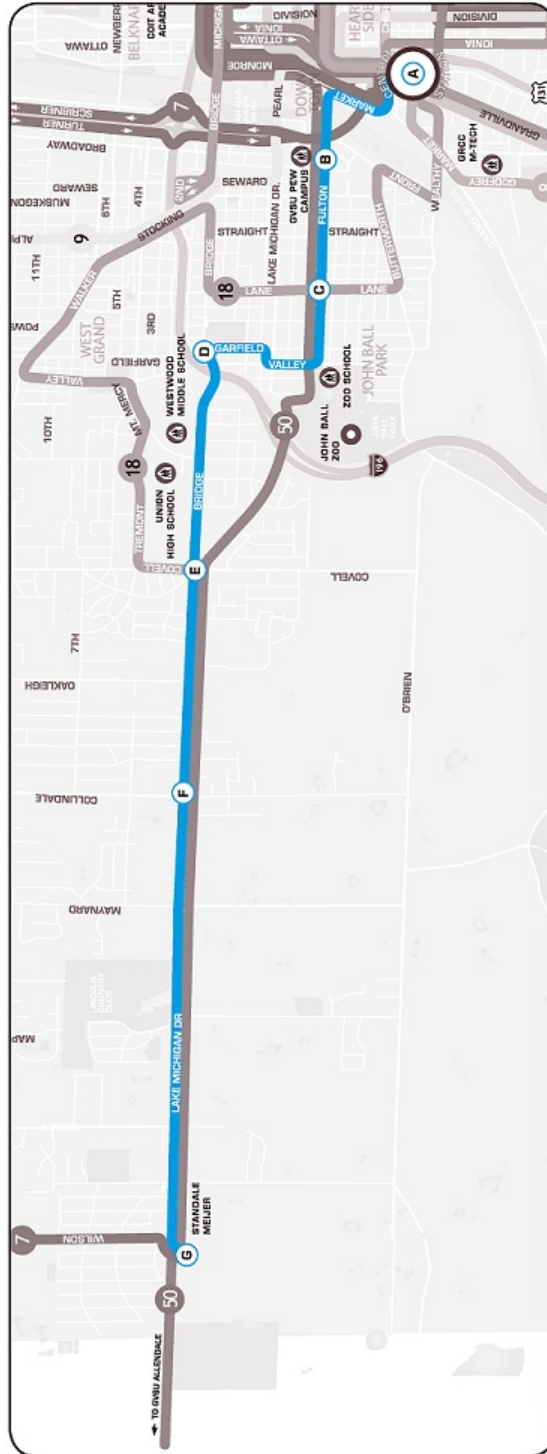

12 - West Fulton

Schedule for : 12 - West Fulton

Direction: Eastbound

Day of Week: Weekdays

Standale Meijer	Lake Michigan & Collingdale	Bridge at Grandview Apts	Bridge & Garfield	Fulton & Lane	Fulton & Mt Vernon	Central Station
5:06 AM	5:12 AM	5:17 AM	5:20 AM	5:25 AM	5:27 AM	5:31 AM
5:36 AM	5:42 AM	5:47 AM	5:50 AM	5:55 AM	5:57 AM	6:01 AM
6:06 AM	6:12 AM	6:17 AM	6:20 AM	6:25 AM	6:27 AM	6:31 AM
6:36 AM	6:42 AM	6:47 AM	6:50 AM	6:55 AM	6:57 AM	7:01 AM
7:06 AM	7:12 AM	7:17 AM	7:20 AM	7:25 AM	7:27 AM	7:31 AM
7:36 AM	7:42 AM	7:47 AM	7:50 AM	7:55 AM	7:57 AM	8:01 AM
8:06 AM	8:12 AM	8:17 AM	8:20 AM	8:25 AM	8:27 AM	8:31 AM
8:36 AM	8:42 AM	8:47 AM	8:50 AM	8:55 AM	8:57 AM	9:01 AM
9:06 AM	9:12 AM	9:17 AM	9:20 AM	9:25 AM	9:27 AM	9:31 AM
9:36 AM	9:42 AM	9:47 AM	9:50 AM	9:55 AM	9:57 AM	10:01 AM
10:06 AM	10:12 AM	10:17 AM	10:20 AM	10:25 AM	10:27 AM	10:31 AM
10:36 AM	10:42 AM	10:47 AM	10:50 AM	10:55 AM	10:57 AM	11:01 AM
11:06 AM	11:12 AM	11:17 AM	11:20 AM	11:25 AM	11:27 AM	11:31 AM
11:36 AM	11:42 AM	11:47 AM	11:50 AM	11:55 AM	11:57 AM	12:01 PM
12:06 PM	12:12 PM	12:17 PM	12:20 PM	12:25 PM	12:27 PM	12:31 PM
12:36 PM	12:42 PM	12:47 PM	12:50 PM	12:55 PM	12:57 PM	1:01 PM
1:06 PM	1:12 PM	1:17 PM	1:20 PM	1:25 PM	1:27 PM	1:31 PM
1:36 PM	1:42 PM	1:47 PM	1:50 PM	1:55 PM	1:57 PM	2:01 PM
2:06 PM	2:12 PM	2:17 PM	2:20 PM	2:25 PM	2:27 PM	2:31 PM
2:36 PM	2:42 PM	2:47 PM	2:50 PM	2:55 PM	2:57 PM	3:01 PM
3:06 PM	3:12 PM	3:17 PM	3:20 PM	3:25 PM	3:27 PM	3:31 PM
3:36 PM	3:42 PM	3:47 PM	3:50 PM	3:55 PM	3:57 PM	4:01 PM
4:06 PM	4:12 PM	4:17 PM	4:20 PM	4:25 PM	4:27 PM	4:31 PM
4:36 PM	4:42 PM	4:47 PM	4:50 PM	4:55 PM	4:57 PM	5:01 PM
5:06 PM	5:12 PM	5:17 PM	5:20 PM	5:25 PM	5:27 PM	5:31 PM
5:36 PM	5:42 PM	5:47 PM	5:50 PM	5:55 PM	5:57 PM	6:01 PM
6:06 PM	6:12 PM	6:17 PM	6:20 PM	6:25 PM	6:27 PM	6:31 PM
6:43 PM	6:49 PM	6:54 PM	6:57 PM	7:02 PM	7:04 PM	7:08 PM
7:43 PM	7:49 PM	7:54 PM	7:57 PM	8:02 PM	8:04 PM	8:08 PM
8:43 PM	8:49 PM	8:54 PM	8:57 PM	9:02 PM	9:04 PM	9:08 PM
9:43 PM	9:49 PM	9:54 PM	9:57 PM	10:02 PM	10:04 PM	10:08 PM
10:43 PM	10:49 PM	10:54 PM	10:57 PM	11:02 PM	11:04 PM	11:08 PM