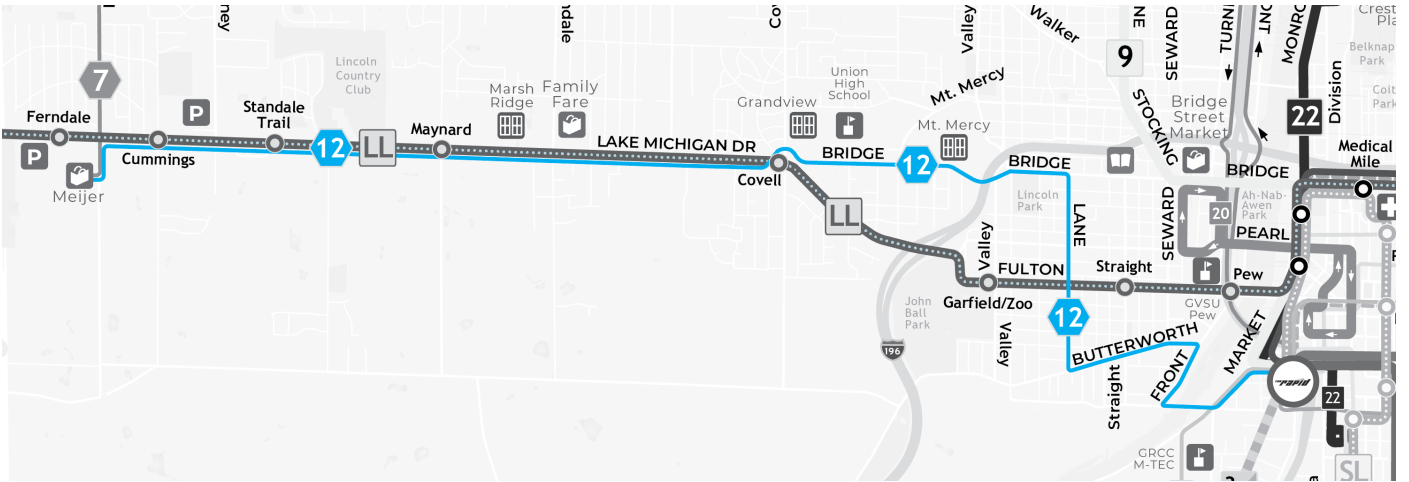

12 - Westside