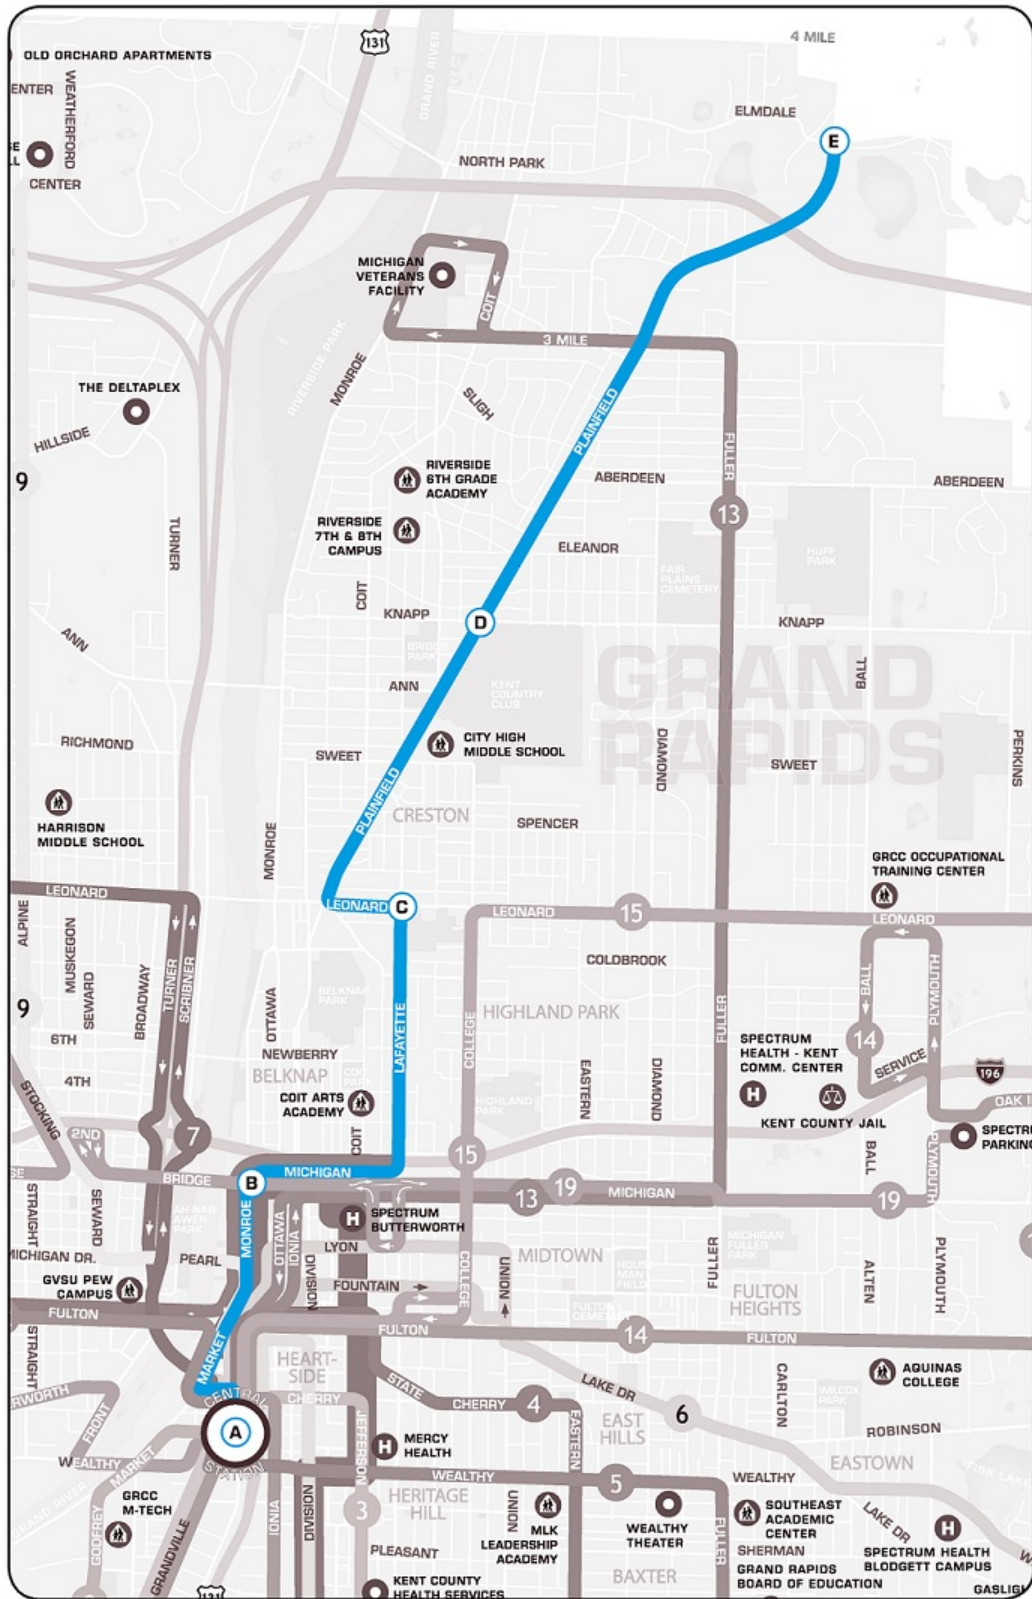

11 - Plainfield