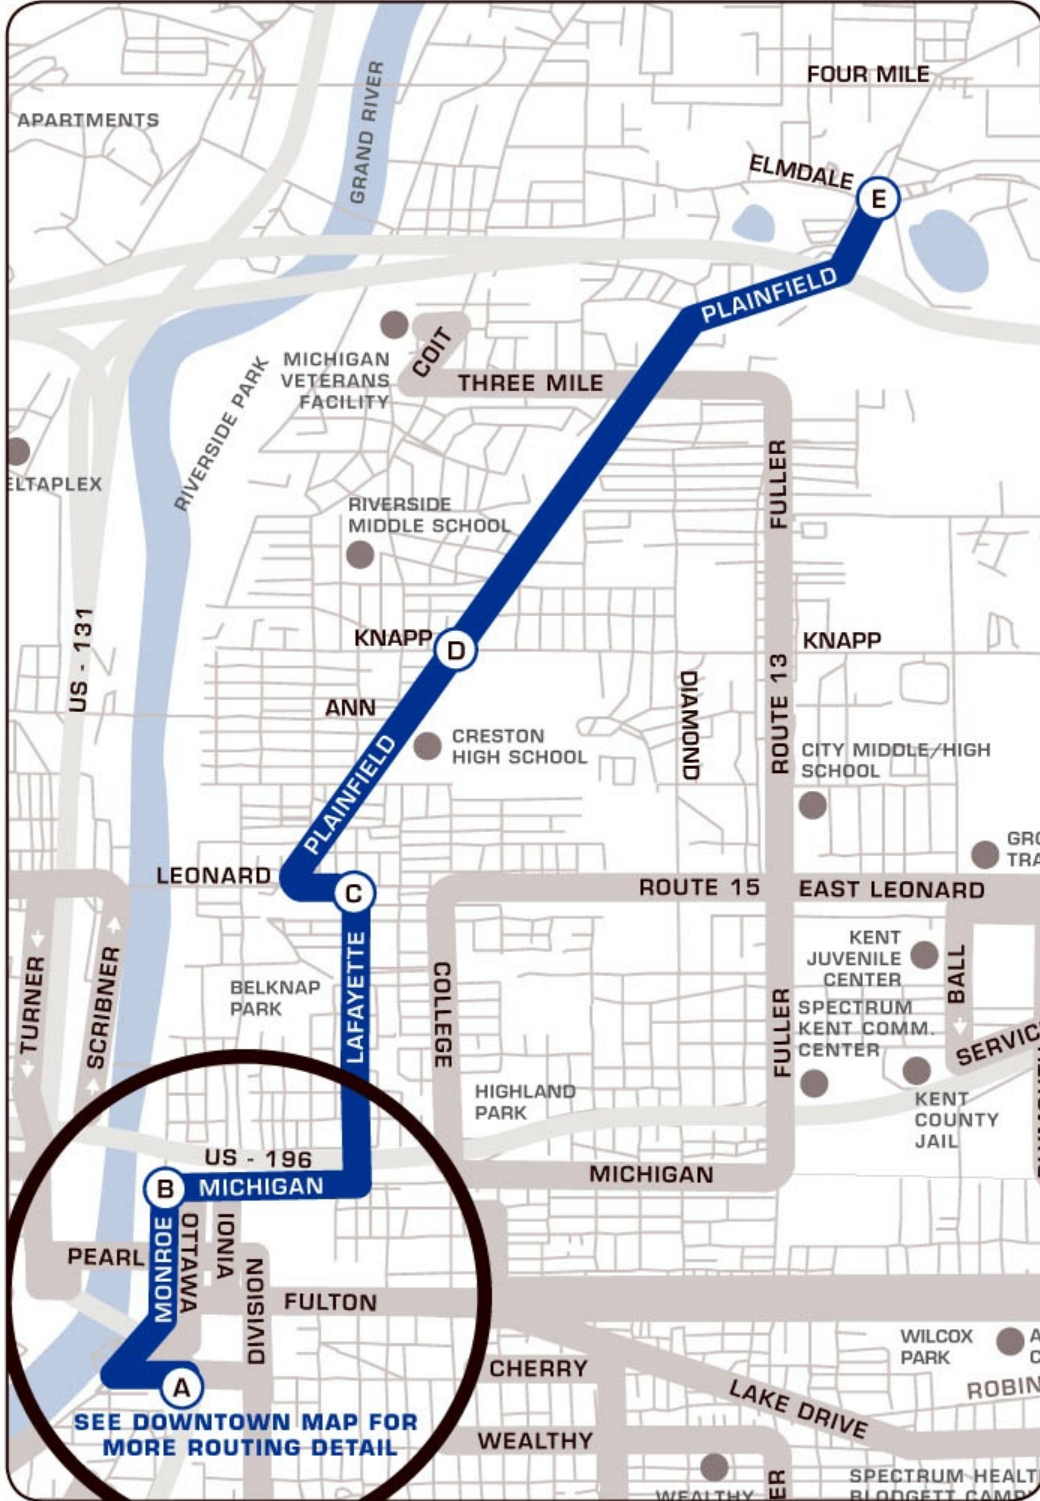

11 - Plainfield