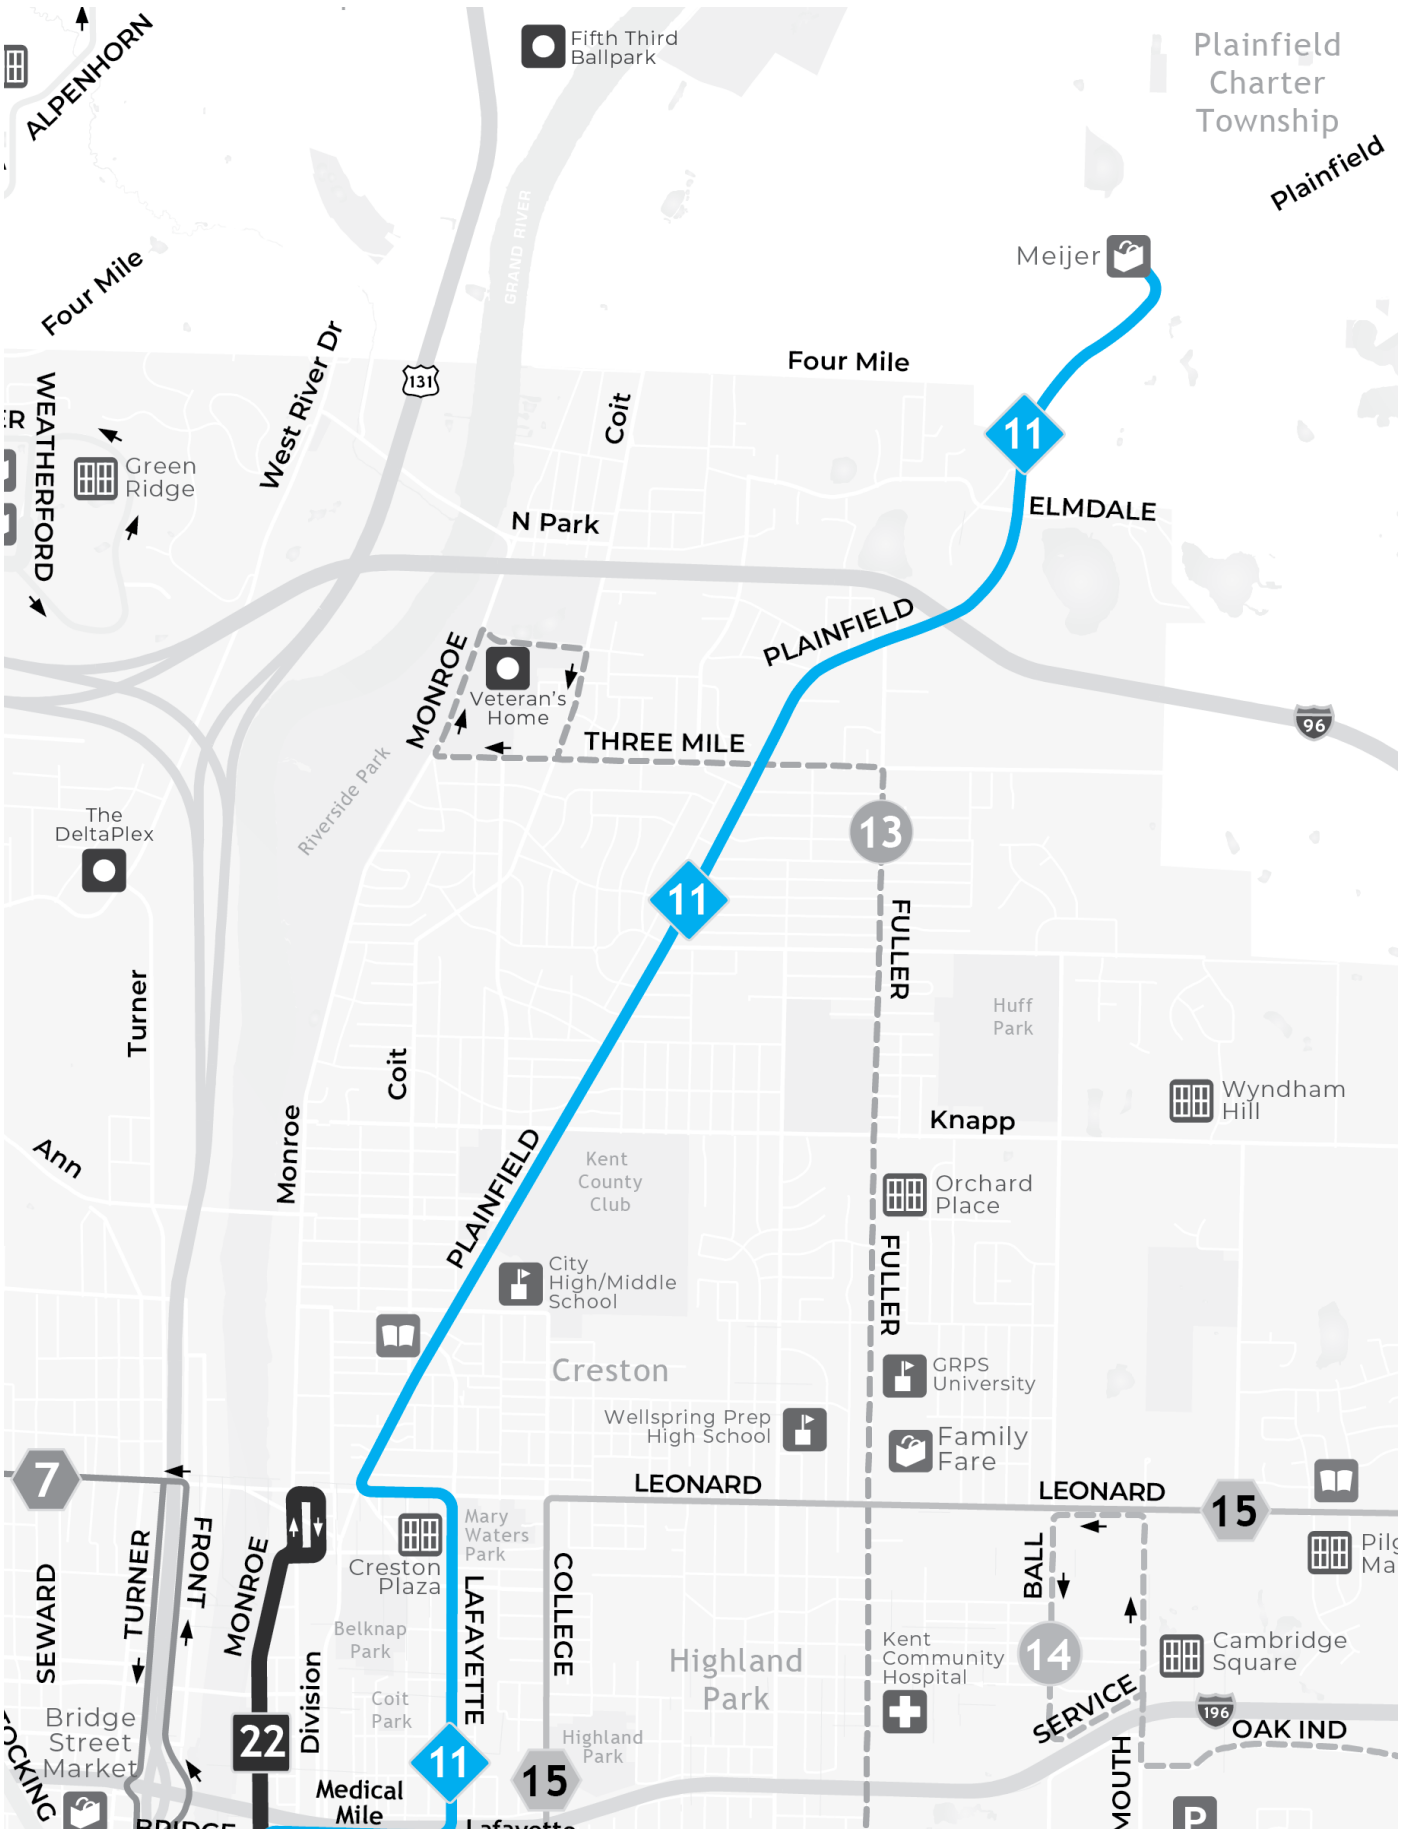

11 - Plainfield