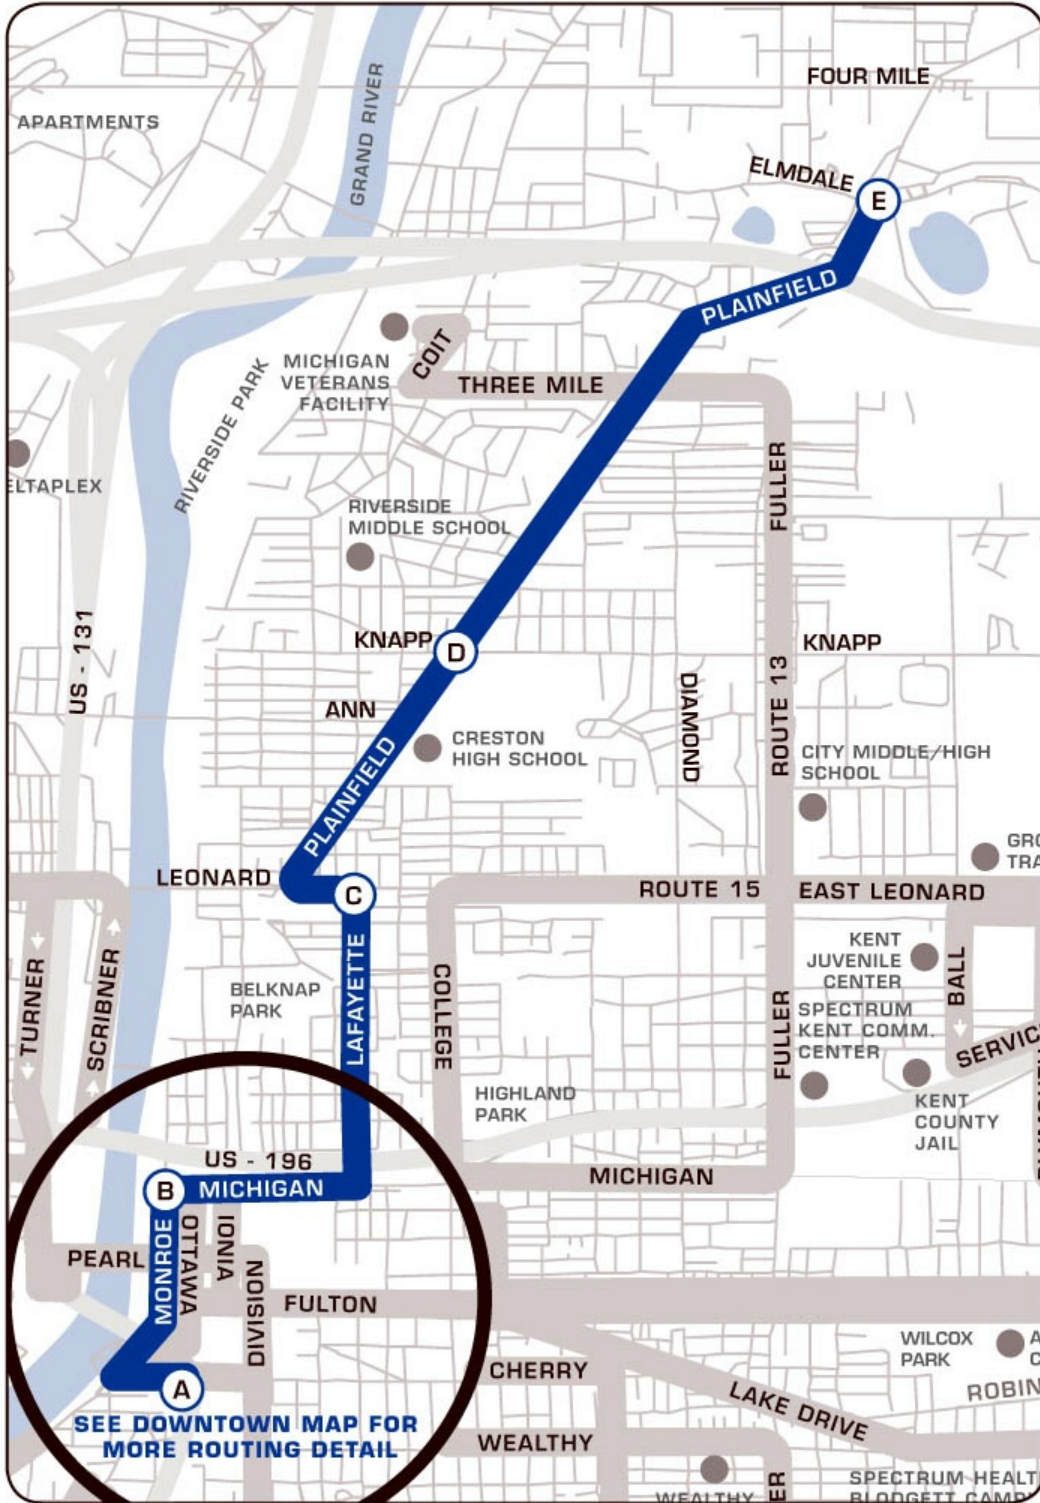

11 - Plainfield