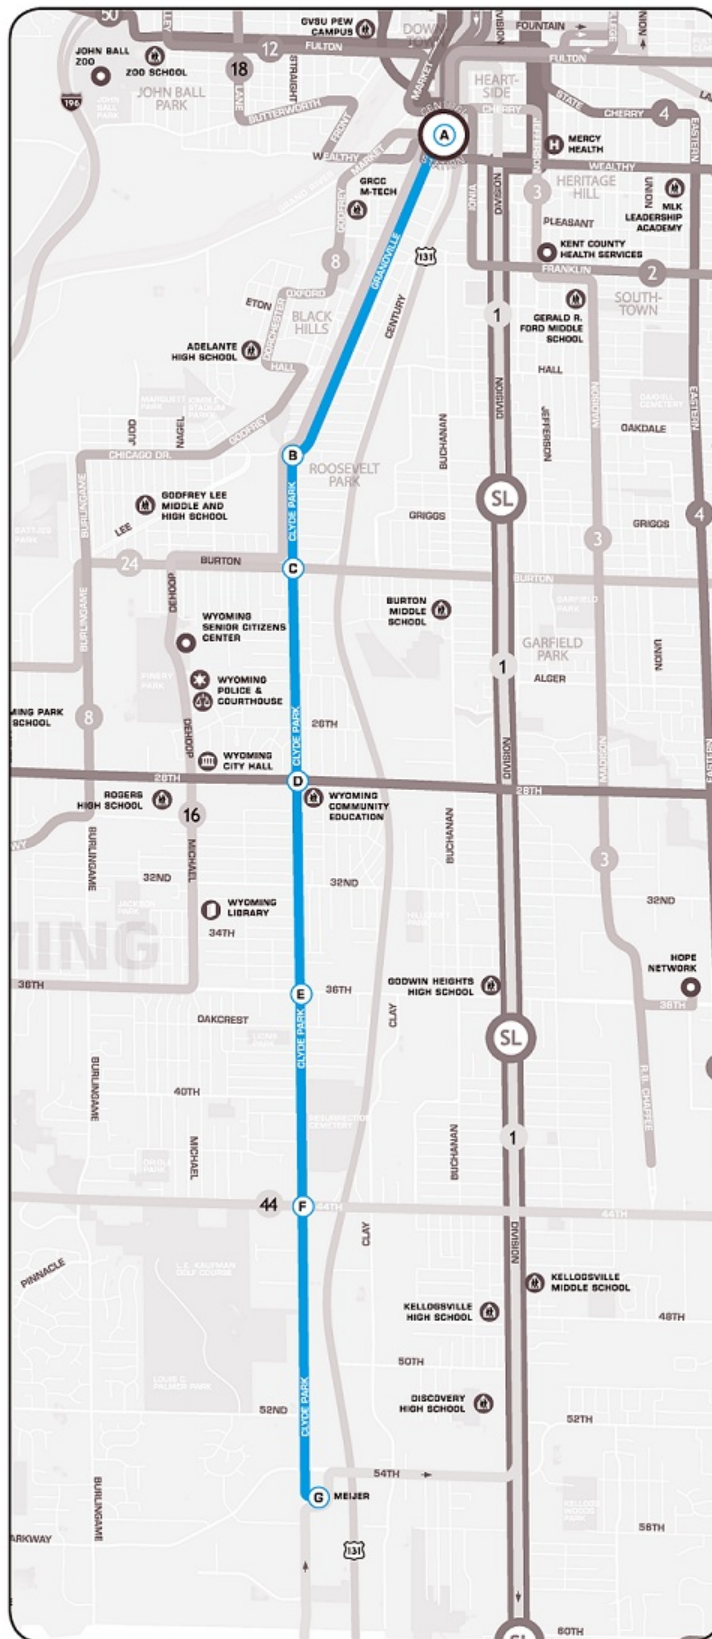

## Schedule for : 10 - Clyde Park

Direction: **Northbound**

Day of Week: **Weekdays**

54th & Clyde Park - Meijer	44th & Clyde Park	36th & Clyde Park	28th & Clyde Park	Burton & Clyde Park	Grandville & Clyde Park	Central Station
5:11 AM	5:16 AM	5:20 AM	5:23 AM	5:26 AM	5:28 AM	5:35 AM
5:41 AM	5:46 AM	5:50 AM	5:53 AM	5:56 AM	5:58 AM	6:05 AM
6:11 AM	6:16 AM	6:20 AM	6:23 AM	6:26 AM	6:28 AM	6:35 AM
6:41 AM	6:46 AM	6:50 AM	6:53 AM	6:56 AM	6:58 AM	7:05 AM
7:11 AM	7:16 AM	7:20 AM	7:23 AM	7:26 AM	7:28 AM	7:35 AM
7:41 AM	7:46 AM	7:50 AM	7:53 AM	7:56 AM	7:58 AM	8:05 AM
8:11 AM	8:16 AM	8:20 AM	8:23 AM	8:26 AM	8:28 AM	8:35 AM
8:41 AM	8:46 AM	8:50 AM	8:53 AM	8:56 AM	8:58 AM	9:05 AM
9:11 AM	9:16 AM	9:20 AM	9:23 AM	9:26 AM	9:28 AM	9:35 AM
9:41 AM	9:46 AM	9:50 AM	9:53 AM	9:56 AM	9:58 AM	10:05 AM
10:11 AM	10:16 AM	10:20 AM	10:23 AM	10:26 AM	10:28 AM	10:35 AM
10:41 AM	10:46 AM	10:50 AM	10:53 AM	10:56 AM	10:58 AM	11:05 AM
11:11 AM	11:16 AM	11:20 AM	11:23 AM	11:26 AM	11:28 AM	11:35 AM
11:41 AM	11:46 AM	11:50 AM	11:53 AM	11:56 AM	11:58 AM	12:05 PM
12:11 PM	12:16 PM	12:20 PM	12:23 PM	12:26 PM	12:28 PM	12:35 PM
12:41 PM	12:46 PM	12:50 PM	12:53 PM	12:56 PM	12:58 PM	1:05 PM
1:11 PM	1:16 PM	1:20 PM	1:23 PM	1:26 PM	1:28 PM	1:35 PM
1:41 PM	1:46 PM	1:50 PM	1:53 PM	1:56 PM	1:58 PM	2:05 PM
2:11 PM	2:16 PM	2:20 PM	2:23 PM	2:26 PM	2:28 PM	2:35 PM
2:41 PM	2:46 PM	2:50 PM	2:53 PM	2:56 PM	2:58 PM	3:05 PM
3:11 PM	3:16 PM	3:20 PM	3:23 PM	3:26 PM	3:28 PM	3:35 PM
3:41 PM	3:46 PM	3:50 PM	3:53 PM	3:56 PM	3:58 PM	4:05 PM
4:11 PM	4:16 PM	4:20 PM	4:23 PM	4:26 PM	4:28 PM	4:35 PM
4:41 PM	4:46 PM	4:50 PM	4:53 PM	4:56 PM	4:58 PM	5:05 PM
5:11 PM	5:16 PM	5:20 PM	5:23 PM	5:26 PM	5:28 PM	5:35 PM
5:41 PM	5:46 PM	5:50 PM	5:53 PM	5:56 PM	5:58 PM	6:05 PM
6:11 PM	6:16 PM	6:20 PM	6:23 PM	6:26 PM	6:28 PM	6:35 PM
6:41 PM	6:46 PM	6:50 PM	6:53 PM	6:56 PM	6:58 PM	7:05 PM
7:41 PM	7:46 PM	7:50 PM	7:53 PM	7:56 PM	7:58 PM	8:05 PM
8:41 PM	8:46 PM	8:50 PM	8:53 PM	8:56 PM	8:58 PM	9:05 PM
9:41 PM	9:46 PM	9:50 PM	9:53 PM	9:56 PM	9:58 PM	10:05 PM
10:41 PM	10:46 PM	10:50 PM	10:53 PM	10:56 PM	10:58 PM	11:05 PM