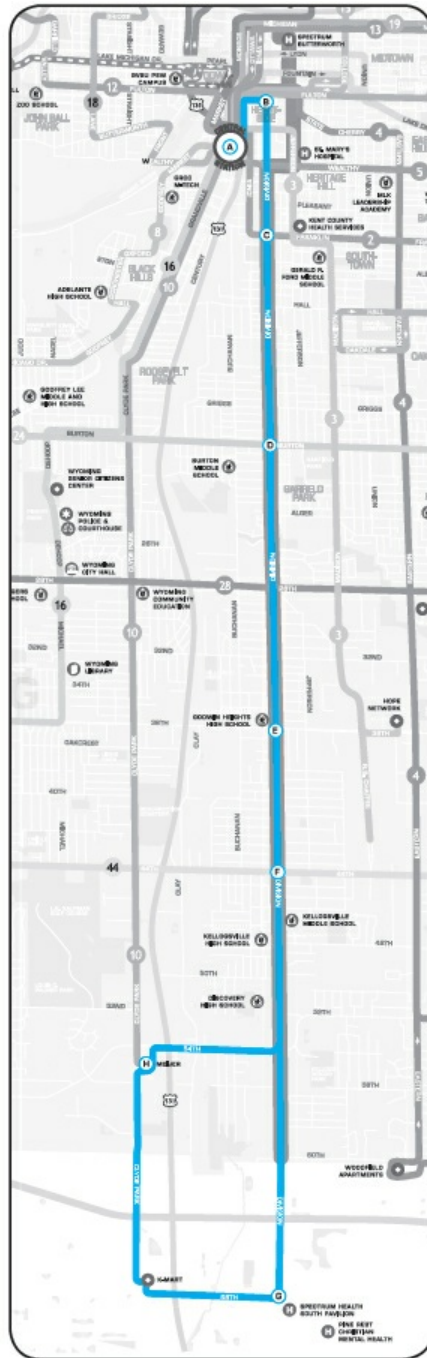

1 - Division

**Schedule for : 1 - Division**

**Direction: Northbound**

**Day of Week: Weekdays**

54th & Clyde Park - Meijer	54th & Division	44th & Division	36th & Division	Burton & Division	Division & Franklin	East Fulton & Division	Central Station
5:02 AM	5:06 AM	5:11 AM	5:14 AM	5:20 AM	5:25 AM	5:30 AM	5:35 AM
5:32 AM	5:36 AM	5:41 AM	5:44 AM	5:50 AM	5:55 AM	6:00 AM	6:05 AM
6:02 AM	6:06 AM	6:11 AM	6:14 AM	6:20 AM	6:25 AM	6:30 AM	6:35 AM
6:32 AM	6:36 AM	6:41 AM	6:44 AM	6:50 AM	6:55 AM	7:00 AM	7:05 AM
7:02 AM	7:06 AM	7:11 AM	7:14 AM	7:20 AM	7:25 AM	7:30 AM	7:35 AM
7:32 AM	7:36 AM	7:41 AM	7:44 AM	7:50 AM	7:55 AM	8:00 AM	8:05 AM
8:02 AM	8:06 AM	8:11 AM	8:14 AM	8:20 AM	8:25 AM	8:30 AM	8:35 AM
8:32 AM	8:36 AM	8:41 AM	8:44 AM	8:50 AM	8:55 AM	9:00 AM	9:05 AM
9:02 AM	9:06 AM	9:11 AM	9:14 AM	9:20 AM	9:25 AM	9:30 AM	9:35 AM
9:32 AM	9:36 AM	9:41 AM	9:44 AM	9:50 AM	9:55 AM	10:00 AM	10:05 AM
10:02 AM	10:06 AM	10:11 AM	10:14 AM	10:20 AM	10:25 AM	10:30 AM	10:35 AM
10:32 AM	10:36 AM	10:41 AM	10:44 AM	10:50 AM	10:55 AM	11:00 AM	11:05 AM
11:02 AM	11:06 AM	11:11 AM	11:14 AM	11:20 AM	11:25 AM	11:30 AM	11:35 AM
11:32 AM	11:36 AM	11:41 AM	11:44 AM	11:50 AM	11:55 AM	12:00 PM	12:05 PM
12:02 PM	12:06 PM	12:11 PM	12:14 PM	12:20 PM	12:25 PM	12:30 PM	12:35 PM
12:32 PM	12:36 PM	12:41 PM	12:44 PM	12:50 PM	12:55 PM	1:00 PM	1:05 PM
1:02 PM	1:06 PM	1:11 PM	1:14 PM	1:20 PM	1:25 PM	1:30 PM	1:35 PM
1:32 PM	1:36 PM	1:41 PM	1:44 PM	1:50 PM	1:55 PM	2:00 PM	2:05 PM
2:02 PM	2:06 PM	2:11 PM	2:14 PM	2:20 PM	2:25 PM	2:30 PM	2:35 PM
2:32 PM	2:36 PM	2:41 PM	2:44 PM	2:50 PM	2:55 PM	3:00 PM	3:05 PM
3:02 PM	3:06 PM	3:11 PM	3:14 PM	3:20 PM	3:25 PM	3:30 PM	3:35 PM
3:32 PM	3:36 PM	3:41 PM	3:44 PM	3:50 PM	3:55 PM	4:00 PM	4:05 PM
4:02 PM	4:06 PM	4:11 PM	4:14 PM	4:20 PM	4:25 PM	4:30 PM	4:35 PM
4:32 PM	4:36 PM	4:41 PM	4:44 PM	4:50 PM	4:55 PM	5:00 PM	5:05 PM
5:02 PM	5:06 PM	5:11 PM	5:14 PM	5:20 PM	5:25 PM	5:30 PM	5:35 PM
5:32 PM	5:36 PM	5:41 PM	5:44 PM	5:50 PM	5:55 PM	6:00 PM	6:05 PM
6:02 PM	6:06 PM	6:11 PM	6:14 PM	6:20 PM	6:25 PM	6:30 PM	6:35 PM
6:32 PM	6:36 PM	6:41 PM	6:44 PM	6:50 PM	6:55 PM	7:00 PM	7:05 PM
7:02 PM	7:06 PM	7:11 PM	7:14 PM	7:20 PM	7:25 PM	7:30 PM	7:35 PM
7:32 PM	7:36 PM	7:41 PM	7:44 PM	7:50 PM	7:55 PM	8:00 PM	8:05 PM
8:02 PM	8:06 PM	8:11 PM	8:14 PM	8:20 PM	8:25 PM	8:30 PM	8:35 PM
8:32 PM	8:36 PM	8:41 PM	8:44 PM	8:50 PM	8:55 PM	9:00 PM	9:05 PM
9:02 PM	9:06 PM	9:11 PM	9:14 PM	9:20 PM	9:25 PM	9:30 PM	9:35 PM
9:32 PM	9:36 PM	9:41 PM	9:44 PM	9:50 PM	9:55 PM	10:00 PM	10:05 PM
10:02 PM	10:06 PM	10:11 PM	10:14 PM	10:20 PM	10:25 PM	10:30 PM	10:35 PM
10:32 PM	10:36 PM	10:41 PM	10:44 PM	10:50 PM	10:55 PM	11:00 PM	11:05 PM
11:02 PM	11:06 PM	11:11 PM	11:14 PM	11:20 PM	11:25 PM	11:30 PM	11:35 PM
11:32 PM	11:36 PM	11:41 PM	11:44 PM	11:50 PM	11:55 PM	12:00 AM	12:05 AM
12:02 AM	12:06 AM	12:11 AM	12:14 AM	12:20 AM	12:25 AM	12:30 AM	12:35 AM