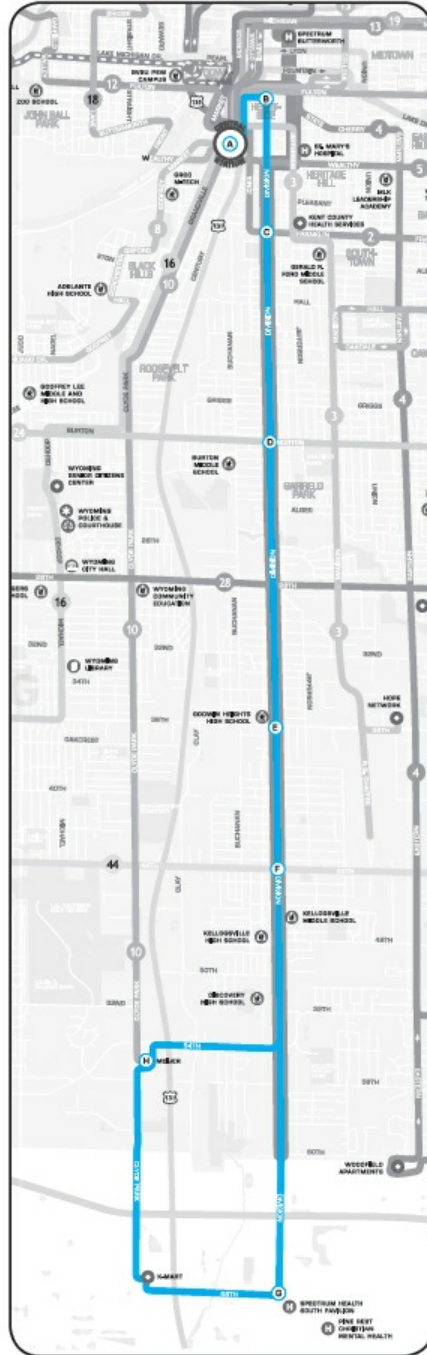

1 - Division

Schedule for : 1 - Division

Direction: Northbound

Day of Week: Weekdays

54th @ Clyde Park - Meijer	54th @ Division	44th @ Division	36th @ Division	Burton @ Division	Division @ Franklin	East Fulton @ Division	Central Station
5:02 AM	5:06 AM	5:11 AM	5:14 AM	5:20 AM	5:25 AM	5:30 AM	5:35 AM
5:32 AM	5:36 AM	5:41 AM	5:44 AM	5:50 AM	5:55 AM	6:00 AM	6:05 AM
6:02 AM	6:06 AM	6:11 AM	6:14 AM	6:20 AM	6:25 AM	6:30 AM	6:35 AM
6:32 AM	6:36 AM	6:41 AM	6:44 AM	6:50 AM	6:55 AM	7:00 AM	7:05 AM
7:02 AM	7:06 AM	7:11 AM	7:14 AM	7:20 AM	7:25 AM	7:30 AM	7:35 AM
7:32 AM	7:36 AM	7:41 AM	7:44 AM	7:50 AM	7:55 AM	8:00 AM	8:05 AM
8:02 AM	8:06 AM	8:11 AM	8:14 AM	8:20 AM	8:25 AM	8:30 AM	8:35 AM
8:32 AM	8:36 AM	8:41 AM	8:44 AM	8:50 AM	8:55 AM	9:00 AM	9:05 AM
9:02 AM	9:06 AM	9:11 AM	9:14 AM	9:20 AM	9:25 AM	9:30 AM	9:35 AM
9:32 AM	9:36 AM	9:41 AM	9:44 AM	9:50 AM	9:55 AM	10:00 AM	10:05 AM
10:02 AM	10:06 AM	10:11 AM	10:14 AM	10:20 AM	10:25 AM	10:30 AM	10:35 AM
10:32 AM	10:36 AM	10:41 AM	10:44 AM	10:50 AM	10:55 AM	11:00 AM	11:05 AM
11:02 AM	11:06 AM	11:11 AM	11:14 AM	11:20 AM	11:25 AM	11:30 AM	11:35 AM
11:32 AM	11:36 AM	11:41 AM	11:44 AM	11:50 AM	11:55 AM	12:00 PM	12:05 PM
12:02 PM	12:06 PM	12:11 PM	12:14 PM	12:20 PM	12:25 PM	12:30 PM	12:35 PM
12:32 PM	12:36 PM	12:41 PM	12:44 PM	12:50 PM	12:55 PM	1:00 PM	1:05 PM
1:02 PM	1:06 PM	1:11 PM	1:14 PM	1:20 PM	1:25 PM	1:30 PM	1:35 PM
1:32 PM	1:36 PM	1:41 PM	1:44 PM	1:50 PM	1:55 PM	2:00 PM	2:05 PM
2:02 PM	2:06 PM	2:11 PM	2:14 PM	2:20 PM	2:25 PM	2:30 PM	2:35 PM
2:32 PM	2:36 PM	2:41 PM	2:44 PM	2:50 PM	2:55 PM	3:00 PM	3:05 PM
3:02 PM	3:06 PM	3:11 PM	3:14 PM	3:20 PM	3:25 PM	3:30 PM	3:35 PM
3:32 PM	3:36 PM	3:41 PM	3:44 PM	3:50 PM	3:55 PM	4:00 PM	4:05 PM
4:02 PM	4:06 PM	4:11 PM	4:14 PM	4:20 PM	4:25 PM	4:30 PM	4:35 PM
4:32 PM	4:36 PM	4:41 PM	4:44 PM	4:50 PM	4:55 PM	5:00 PM	5:05 PM
5:02 PM	5:06 PM	5:11 PM	5:14 PM	5:20 PM	5:25 PM	5:30 PM	5:35 PM
5:32 PM	5:36 PM	5:41 PM	5:44 PM	5:50 PM	5:55 PM	6:00 PM	6:05 PM
6:02 PM	6:06 PM	6:11 PM	6:14 PM	6:20 PM	6:25 PM	6:30 PM	6:35 PM
6:32 PM	6:36 PM	6:41 PM	6:44 PM	6:50 PM	6:55 PM	7:00 PM	7:05 PM
7:02 PM	7:06 PM	7:11 PM	7:14 PM	7:20 PM	7:25 PM	7:30 PM	7:35 PM
7:32 PM	7:36 PM	7:41 PM	7:44 PM	7:50 PM	7:55 PM	8:00 PM	8:05 PM
8:02 PM	8:06 PM	8:11 PM	8:14 PM	8:20 PM	8:25 PM	8:30 PM	8:35 PM
8:32 PM	8:36 PM	8:41 PM	8:44 PM	8:50 PM	8:55 PM	9:00 PM	9:05 PM
9:02 PM	9:06 PM	9:11 PM	9:14 PM	9:20 PM	9:25 PM	9:30 PM	9:35 PM
9:32 PM	9:36 PM	9:41 PM	9:44 PM	9:50 PM	9:55 PM	10:00 PM	10:05 PM
10:02 PM	10:06 PM	10:11 PM	10:14 PM	10:20 PM	10:25 PM	10:30 PM	10:35 PM
10:32 PM	10:36 PM	10:41 PM	10:44 PM	10:50 PM	10:55 PM	11:00 PM	11:05 PM
11:02 PM	11:06 PM	11:11 PM	11:14 PM	11:20 PM	11:25 PM	11:30 PM	11:35 PM
11:32 PM	11:36 PM	11:41 PM	11:44 PM	11:50 PM	11:55 PM	12:00 AM	12:05 AM
12:02 AM	12:06 AM	12:11 AM	12:14 AM	12:20 AM	12:25 AM	12:30 AM	12:35 AM