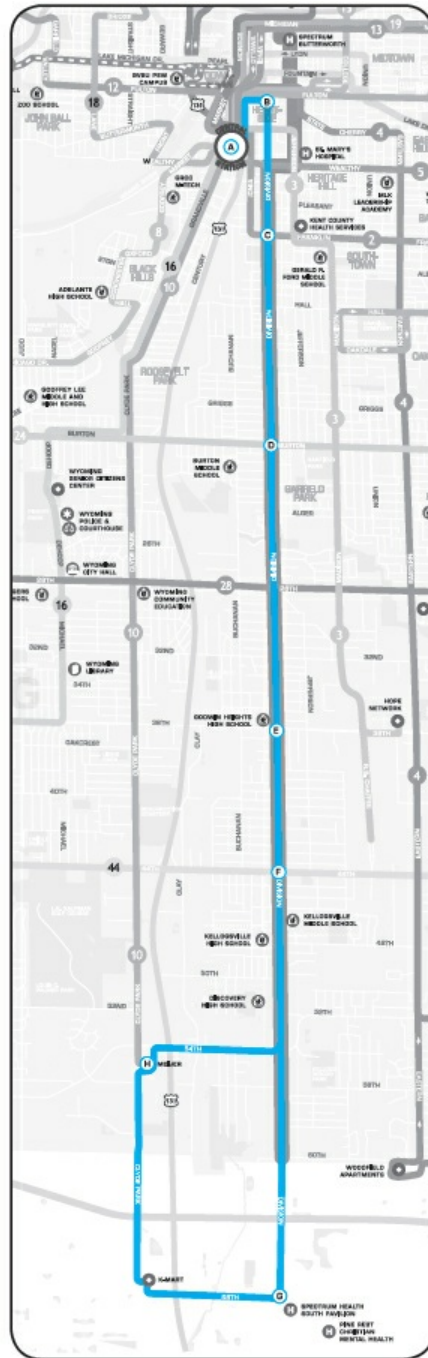

1 - Division

**Schedule for : 1 - Division**

**Direction: Northbound**

**Day of Week: Weekdays**

54th & Clyde Park - Meijer	54th & Division	44th & Division	36th & Division	Burton & Division	Division & Franklin	East Fulton & Division	Central Station
5:02 AM	5:06 AM	5:11 AM	5:14 AM	5:20 AM	5:25 AM	5:30 AM	5:35 AM
5:32 AM	5:36 AM	5:41 AM	5:44 AM	5:50 AM	5:55 AM	6:00 AM	6:05 AM
6:02 AM	6:06 AM	6:11 AM	6:14 AM	6:20 AM	6:25 AM	6:30 AM	6:35 AM
6:32 AM	6:36 AM	6:41 AM	6:44 AM	6:50 AM	6:55 AM	7:00 AM	7:05 AM
7:02 AM	7:06 AM	7:11 AM	7:14 AM	7:20 AM	7:25 AM	7:30 AM	7:35 AM
7:32 AM	7:36 AM	7:41 AM	7:44 AM	7:50 AM	7:55 AM	8:00 AM	8:05 AM
8:02 AM	8:06 AM	8:11 AM	8:14 AM	8:20 AM	8:25 AM	8:30 AM	8:35 AM
8:32 AM	8:36 AM	8:41 AM	8:44 AM	8:50 AM	8:55 AM	9:00 AM	9:05 AM
9:02 AM	9:06 AM	9:11 AM	9:14 AM	9:20 AM	9:25 AM	9:30 AM	9:35 AM
9:32 AM	9:36 AM	9:41 AM	9:44 AM	9:50 AM	9:55 AM	10:00 AM	10:05 AM
10:02 AM	10:06 AM	10:11 AM	10:14 AM	10:20 AM	10:25 AM	10:30 AM	10:35 AM
10:32 AM	10:36 AM	10:41 AM	10:44 AM	10:50 AM	10:55 AM	11:00 AM	11:05 AM
11:02 AM	11:06 AM	11:11 AM	11:14 AM	11:20 AM	11:25 AM	11:30 AM	11:35 AM
11:32 AM	11:36 AM	11:41 AM	11:44 AM	11:50 AM	11:55 AM	12:00 PM	12:05 PM
12:02 PM	12:06 PM	12:11 PM	12:14 PM	12:20 PM	12:25 PM	12:30 PM	12:35 PM
12:32 PM	12:36 PM	12:41 PM	12:44 PM	12:50 PM	12:55 PM	1:00 PM	1:05 PM
1:02 PM	1:06 PM	1:11 PM	1:14 PM	1:20 PM	1:25 PM	1:30 PM	1:35 PM
1:32 PM	1:36 PM	1:41 PM	1:44 PM	1:50 PM	1:55 PM	2:00 PM	2:05 PM
2:02 PM	2:06 PM	2:11 PM	2:14 PM	2:20 PM	2:25 PM	2:30 PM	2:35 PM
2:32 PM	2:36 PM	2:41 PM	2:44 PM	2:50 PM	2:55 PM	3:00 PM	3:05 PM
3:02 PM	3:06 PM	3:11 PM	3:14 PM	3:20 PM	3:25 PM	3:30 PM	3:35 PM
3:32 PM	3:36 PM	3:41 PM	3:44 PM	3:50 PM	3:55 PM	4:00 PM	4:05 PM
4:02 PM	4:06 PM	4:11 PM	4:14 PM	4:20 PM	4:25 PM	4:30 PM	4:35 PM
4:32 PM	4:36 PM	4:41 PM	4:44 PM	4:50 PM	4:55 PM	5:00 PM	5:05 PM
5:02 PM	5:06 PM	5:11 PM	5:14 PM	5:20 PM	5:25 PM	5:30 PM	5:35 PM
5:32 PM	5:36 PM	5:41 PM	5:44 PM	5:50 PM	5:55 PM	6:00 PM	6:05 PM
6:02 PM	6:06 PM	6:11 PM	6:14 PM	6:20 PM	6:25 PM	6:30 PM	6:35 PM
6:32 PM	6:36 PM	6:41 PM	6:44 PM	6:50 PM	6:55 PM	7:00 PM	7:05 PM
7:02 PM	7:06 PM	7:11 PM	7:14 PM	7:20 PM	7:25 PM	7:30 PM	7:35 PM
7:32 PM	7:36 PM	7:41 PM	7:44 PM	7:50 PM	7:55 PM	8:00 PM	8:05 PM
8:02 PM	8:06 PM	8:11 PM	8:14 PM	8:20 PM	8:25 PM	8:30 PM	8:35 PM
8:32 PM	8:36 PM	8:41 PM	8:44 PM	8:50 PM	8:55 PM	9:00 PM	9:05 PM
9:02 PM	9:06 PM	9:11 PM	9:14 PM	9:20 PM	9:25 PM	9:30 PM	9:35 PM
9:32 PM	9:36 PM	9:41 PM	9:44 PM	9:50 PM	9:55 PM	10:00 PM	10:05 PM
10:02 PM	10:06 PM	10:11 PM	10:14 PM	10:20 PM	10:25 PM	10:30 PM	10:35 PM
10:32 PM	10:36 PM	10:41 PM	10:44 PM	10:50 PM	10:55 PM	11:00 PM	11:05 PM
11:02 PM	11:06 PM	11:11 PM	11:14 PM	11:20 PM	11:25 PM	11:30 PM	11:35 PM
11:32 PM	11:36 PM	11:41 PM	11:44 PM	11:50 PM	11:55 PM	12:00 AM	12:05 AM
12:02 AM	12:06 AM	12:11 AM	12:14 AM	12:20 AM	12:25 AM	12:30 AM	12:35 AM