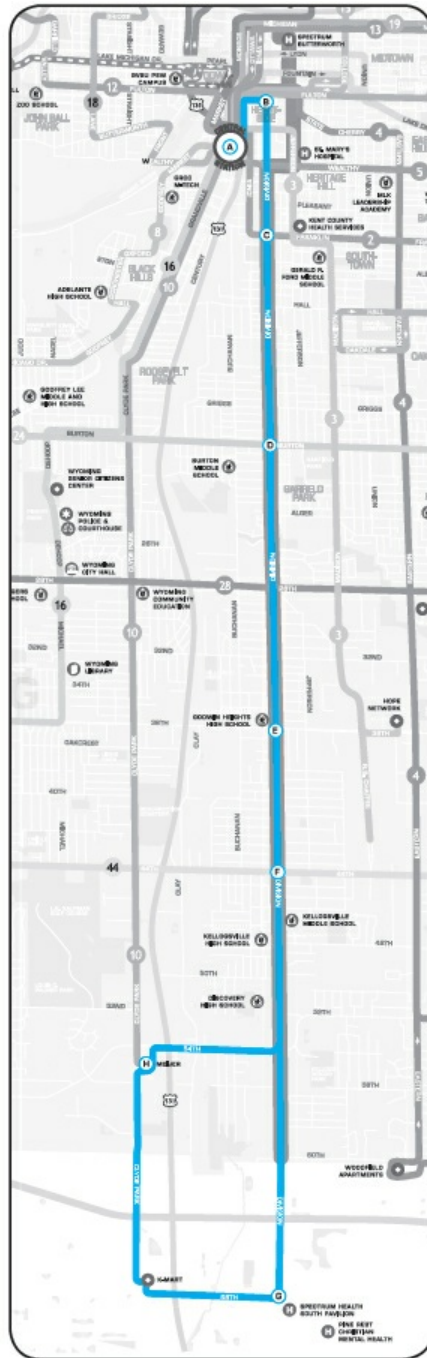

1 - Division

Schedule for : 1 - Division

Direction: Northbound

Day of Week: Weekdays

54th & Clyde Park - Meijer	54th & Division	44th & Division	36th & Division	Burton & Division	Division & Franklin	East Fulton & Division	Central Station
5:02 AM	5:06 AM	5:11 AM	5:14 AM	5:20 AM	5:25 AM	5:30 AM	5:35 AM
5:32 AM	5:36 AM	5:41 AM	5:44 AM	5:50 AM	5:55 AM	6:00 AM	6:05 AM
6:02 AM	6:06 AM	6:11 AM	6:14 AM	6:20 AM	6:25 AM	6:30 AM	6:35 AM
6:32 AM	6:36 AM	6:41 AM	6:44 AM	6:50 AM	6:55 AM	7:00 AM	7:05 AM
7:02 AM	7:06 AM	7:11 AM	7:14 AM	7:20 AM	7:25 AM	7:30 AM	7:35 AM
7:32 AM	7:36 AM	7:41 AM	7:44 AM	7:50 AM	7:55 AM	8:00 AM	8:05 AM
8:02 AM	8:06 AM	8:11 AM	8:14 AM	8:20 AM	8:25 AM	8:30 AM	8:35 AM
8:32 AM	8:36 AM	8:41 AM	8:44 AM	8:50 AM	8:55 AM	9:00 AM	9:05 AM
9:02 AM	9:06 AM	9:11 AM	9:14 AM	9:20 AM	9:25 AM	9:30 AM	9:35 AM
9:32 AM	9:36 AM	9:41 AM	9:44 AM	9:50 AM	9:55 AM	10:00 AM	10:05 AM
10:02 AM	10:06 AM	10:11 AM	10:14 AM	10:20 AM	10:25 AM	10:30 AM	10:35 AM
10:32 AM	10:36 AM	10:41 AM	10:44 AM	10:50 AM	10:55 AM	11:00 AM	11:05 AM
11:02 AM	11:06 AM	11:11 AM	11:14 AM	11:20 AM	11:25 AM	11:30 AM	11:35 AM
11:32 AM	11:36 AM	11:41 AM	11:44 AM	11:50 AM	11:55 AM	12:00 PM	12:05 PM
12:02 PM	12:06 PM	12:11 PM	12:14 PM	12:20 PM	12:25 PM	12:30 PM	12:35 PM
12:32 PM	12:36 PM	12:41 PM	12:44 PM	12:50 PM	12:55 PM	1:00 PM	1:05 PM
1:02 PM	1:06 PM	1:11 PM	1:14 PM	1:20 PM	1:25 PM	1:30 PM	1:35 PM
1:32 PM	1:36 PM	1:41 PM	1:44 PM	1:50 PM	1:55 PM	2:00 PM	2:05 PM
2:02 PM	2:06 PM	2:11 PM	2:14 PM	2:20 PM	2:25 PM	2:30 PM	2:35 PM
2:32 PM	2:36 PM	2:41 PM	2:44 PM	2:50 PM	2:55 PM	3:00 PM	3:05 PM
3:02 PM	3:06 PM	3:11 PM	3:14 PM	3:20 PM	3:25 PM	3:30 PM	3:35 PM
3:32 PM	3:36 PM	3:41 PM	3:44 PM	3:50 PM	3:55 PM	4:00 PM	4:05 PM
4:02 PM	4:06 PM	4:11 PM	4:14 PM	4:20 PM	4:25 PM	4:30 PM	4:35 PM
4:32 PM	4:36 PM	4:41 PM	4:44 PM	4:50 PM	4:55 PM	5:00 PM	5:05 PM
5:02 PM	5:06 PM	5:11 PM	5:14 PM	5:20 PM	5:25 PM	5:30 PM	5:35 PM
5:32 PM	5:36 PM	5:41 PM	5:44 PM	5:50 PM	5:55 PM	6:00 PM	6:05 PM
6:02 PM	6:06 PM	6:11 PM	6:14 PM	6:20 PM	6:25 PM	6:30 PM	6:35 PM
6:32 PM	6:36 PM	6:41 PM	6:44 PM	6:50 PM	6:55 PM	7:00 PM	7:05 PM
7:02 PM	7:06 PM	7:11 PM	7:14 PM	7:20 PM	7:25 PM	7:30 PM	7:35 PM
7:32 PM	7:36 PM	7:41 PM	7:44 PM	7:50 PM	7:55 PM	8:00 PM	8:05 PM
8:02 PM	8:06 PM	8:11 PM	8:14 PM	8:20 PM	8:25 PM	8:30 PM	8:35 PM
8:32 PM	8:36 PM	8:41 PM	8:44 PM	8:50 PM	8:55 PM	9:00 PM	9:05 PM
9:02 PM	9:06 PM	9:11 PM	9:14 PM	9:20 PM	9:25 PM	9:30 PM	9:35 PM
9:32 PM	9:36 PM	9:41 PM	9:44 PM	9:50 PM	9:55 PM	10:00 PM	10:05 PM
10:02 PM	10:06 PM	10:11 PM	10:14 PM	10:20 PM	10:25 PM	10:30 PM	10:35 PM
10:32 PM	10:36 PM	10:41 PM	10:44 PM	10:50 PM	10:55 PM	11:00 PM	11:05 PM
11:02 PM	11:06 PM	11:11 PM	11:14 PM	11:20 PM	11:25 PM	11:30 PM	11:35 PM
11:32 PM	11:36 PM	11:41 PM	11:44 PM	11:50 PM	11:55 PM	12:00 AM	12:05 AM
12:02 AM	12:06 AM	12:11 AM	12:14 AM	12:20 AM	12:25 AM	12:30 AM	12:35 AM