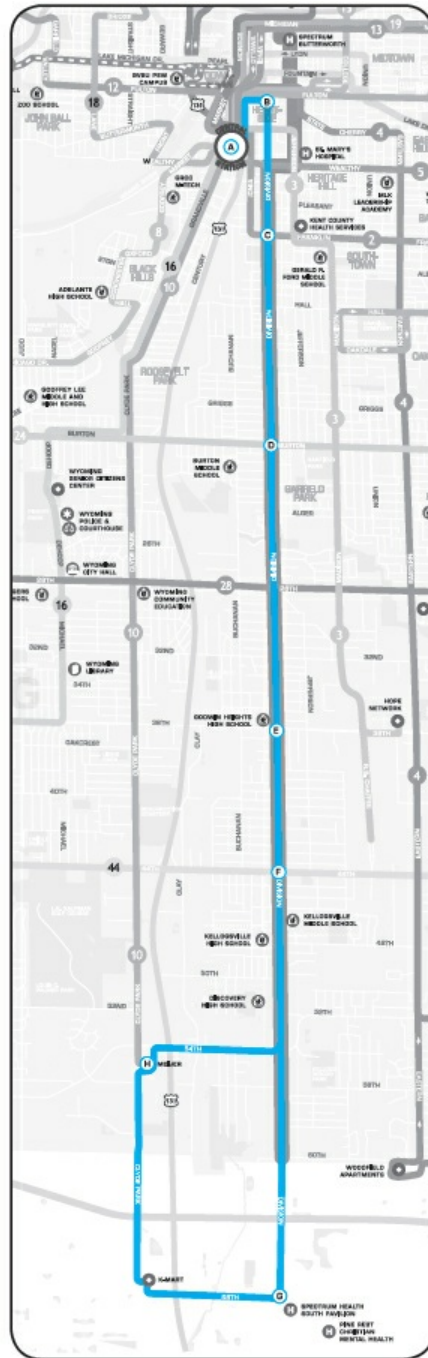

1 - Division

Schedule for : 1 - Division

Direction: Northbound

Day of Week: Weekdays

54th & Clyde Park - Meijer	54th & Division	44th & Division	36th & Division	Burton & Division	Division & Franklin	East Fulton & Division	Central Station
5:02 AM	5:06 AM	5:11 AM	5:14 AM	5:20 AM	5:25 AM	5:30 AM	5:35 AM
5:32 AM	5:36 AM	5:41 AM	5:44 AM	5:50 AM	5:55 AM	6:00 AM	6:05 AM
6:02 AM	6:06 AM	6:11 AM	6:14 AM	6:20 AM	6:25 AM	6:30 AM	6:35 AM
6:32 AM	6:36 AM	6:41 AM	6:44 AM	6:50 AM	6:55 AM	7:00 AM	7:05 AM
7:02 AM	7:06 AM	7:11 AM	7:14 AM	7:20 AM	7:25 AM	7:30 AM	7:35 AM
7:32 AM	7:36 AM	7:41 AM	7:44 AM	7:50 AM	7:55 AM	8:00 AM	8:05 AM
8:02 AM	8:06 AM	8:11 AM	8:14 AM	8:20 AM	8:25 AM	8:30 AM	8:35 AM
8:32 AM	8:36 AM	8:41 AM	8:44 AM	8:50 AM	8:55 AM	9:00 AM	9:05 AM
9:02 AM	9:06 AM	9:11 AM	9:14 AM	9:20 AM	9:25 AM	9:30 AM	9:35 AM
9:32 AM	9:36 AM	9:41 AM	9:44 AM	9:50 AM	9:55 AM	10:00 AM	10:05 AM
10:02 AM	10:06 AM	10:11 AM	10:14 AM	10:20 AM	10:25 AM	10:30 AM	10:35 AM
10:32 AM	10:36 AM	10:41 AM	10:44 AM	10:50 AM	10:55 AM	11:00 AM	11:05 AM
11:02 AM	11:06 AM	11:11 AM	11:14 AM	11:20 AM	11:25 AM	11:30 AM	11:35 AM
11:32 AM	11:36 AM	11:41 AM	11:44 AM	11:50 AM	11:55 AM	12:00 PM	12:05 PM
12:02 PM	12:06 PM	12:11 PM	12:14 PM	12:20 PM	12:25 PM	12:30 PM	12:35 PM
12:32 PM	12:36 PM	12:41 PM	12:44 PM	12:50 PM	12:55 PM	1:00 PM	1:05 PM
1:02 PM	1:06 PM	1:11 PM	1:14 PM	1:20 PM	1:25 PM	1:30 PM	1:35 PM
1:32 PM	1:36 PM	1:41 PM	1:44 PM	1:50 PM	1:55 PM	2:00 PM	2:05 PM
2:02 PM	2:06 PM	2:11 PM	2:14 PM	2:20 PM	2:25 PM	2:30 PM	2:35 PM
2:32 PM	2:36 PM	2:41 PM	2:44 PM	2:50 PM	2:55 PM	3:00 PM	3:05 PM
3:02 PM	3:06 PM	3:11 PM	3:14 PM	3:20 PM	3:25 PM	3:30 PM	3:35 PM
3:32 PM	3:36 PM	3:41 PM	3:44 PM	3:50 PM	3:55 PM	4:00 PM	4:05 PM
4:02 PM	4:06 PM	4:11 PM	4:14 PM	4:20 PM	4:25 PM	4:30 PM	4:35 PM
4:32 PM	4:36 PM	4:41 PM	4:44 PM	4:50 PM	4:55 PM	5:00 PM	5:05 PM
5:02 PM	5:06 PM	5:11 PM	5:14 PM	5:20 PM	5:25 PM	5:30 PM	5:35 PM
5:32 PM	5:36 PM	5:41 PM	5:44 PM	5:50 PM	5:55 PM	6:00 PM	6:05 PM
6:02 PM	6:06 PM	6:11 PM	6:14 PM	6:20 PM	6:25 PM	6:30 PM	6:35 PM
6:32 PM	6:36 PM	6:41 PM	6:44 PM	6:50 PM	6:55 PM	7:00 PM	7:05 PM
7:02 PM	7:06 PM	7:11 PM	7:14 PM	7:20 PM	7:25 PM	7:30 PM	7:35 PM
7:32 PM	7:36 PM	7:41 PM	7:44 PM	7:50 PM	7:55 PM	8:00 PM	8:05 PM
8:02 PM	8:06 PM	8:11 PM	8:14 PM	8:20 PM	8:25 PM	8:30 PM	8:35 PM
8:32 PM	8:36 PM	8:41 PM	8:44 PM	8:50 PM	8:55 PM	9:00 PM	9:05 PM
9:02 PM	9:06 PM	9:11 PM	9:14 PM	9:20 PM	9:25 PM	9:30 PM	9:35 PM
9:32 PM	9:36 PM	9:41 PM	9:44 PM	9:50 PM	9:55 PM	10:00 PM	10:05 PM
10:02 PM	10:06 PM	10:11 PM	10:14 PM	10:20 PM	10:25 PM	10:30 PM	10:35 PM
10:32 PM	10:36 PM	10:41 PM	10:44 PM	10:50 PM	10:55 PM	11:00 PM	11:05 PM
11:02 PM	11:06 PM	11:11 PM	11:14 PM	11:20 PM	11:25 PM	11:30 PM	11:35 PM
11:32 PM	11:36 PM	11:41 PM	11:44 PM	11:50 PM	11:55 PM	12:00 AM	12:05 AM
12:02 AM	12:06 AM	12:11 AM	12:14 AM	12:20 AM	12:25 AM	12:30 AM	12:35 AM