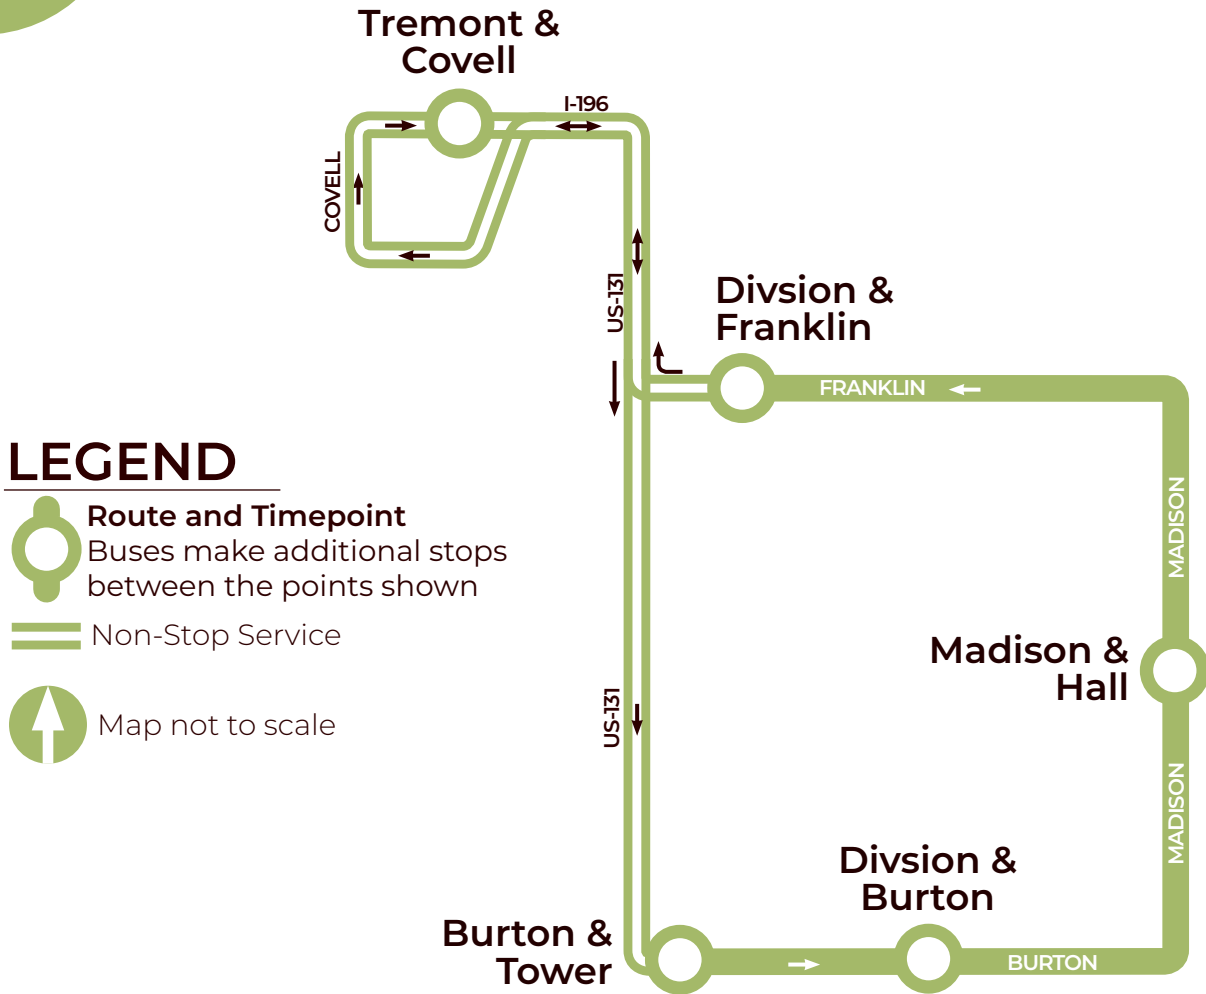

3A

MADISON SECONDARY

Fall Schedule - Aug. 20 - Dec. 20, 2019

NORTHBOUND

Burton & Tower	Division & Burton	Madison & Hall	Franklin & Division	Tremont & Covell
6:51a	6:54a	6:59a	7:03a	7:20a

SOUTHBOUND

Tremont & Covell	Burton & Tower	Madison & Hall	Franklin & Division
2:27p	2:44p	2:52p	2:56p

Scheduled departure times