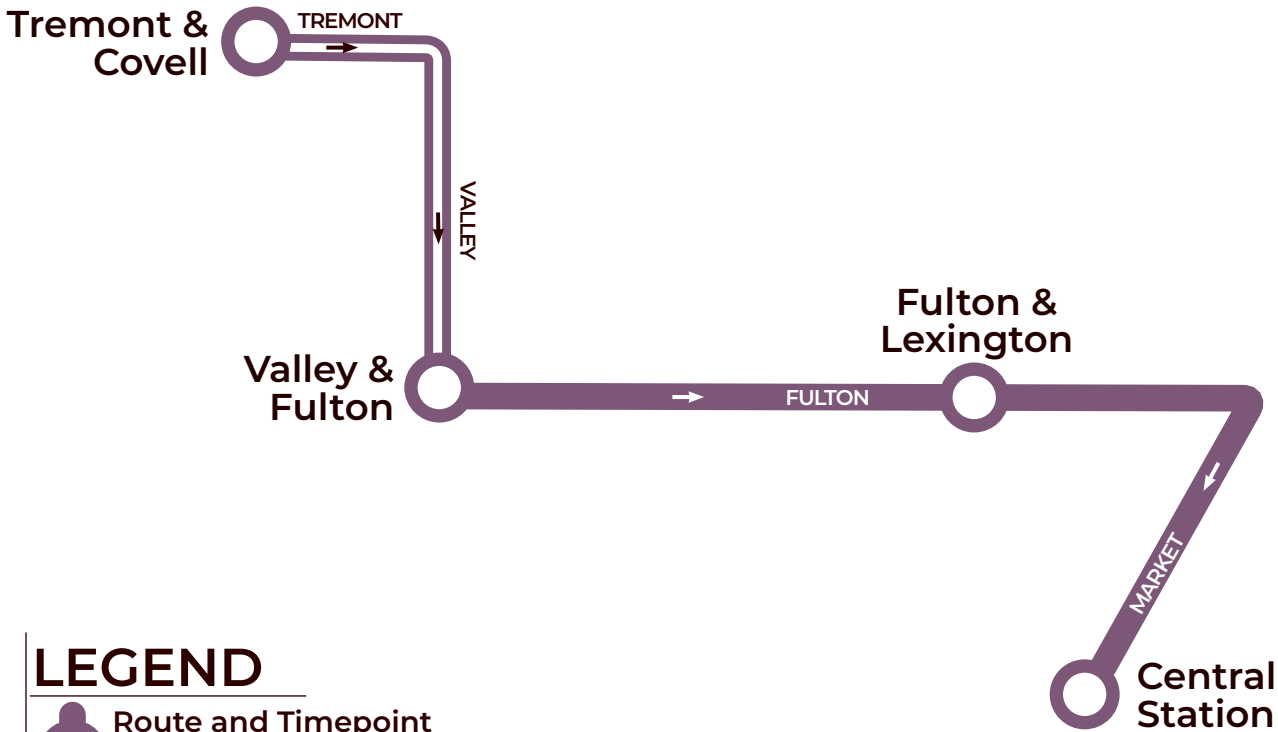

12B

FULTON - TO CENTRAL STATION

Fall Schedule - Aug. 20 - Dec. 20, 2019

LEGEND

Route and Timepoint
Buses make additional stops between the points shown

Map not to scale

EASTBOUND

Tremont & Covell	Valley & Fulton	Fulton & Lexington	Central Station
2:27p	2:36p	2:39p	2:44p

Scheduled departure times