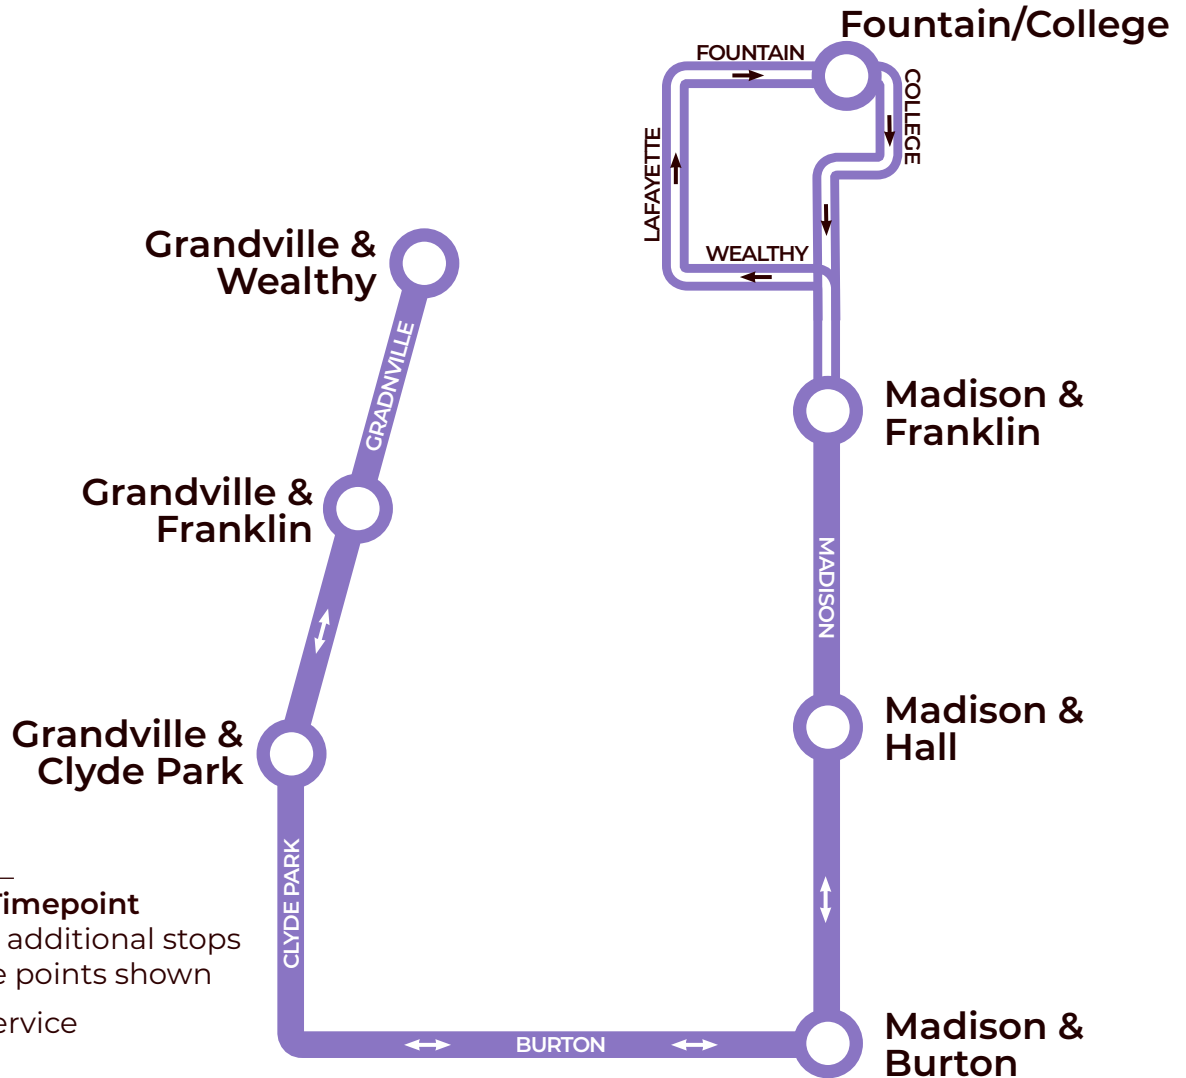

10A

CLYDE PARK - MADISON

Fall Schedule - Aug. 20 - Dec. 20, 2019

LEGEND

Route and Timepoint

Buses make additional stops between the points shown

Non-Stop Service

Map not to scale

NORTHBOUND

Wealthy & Grandville	Grandville & Franklin	Grandville & Clyde Park	Madison & Burton	Madison & Hall	Madison & Franklin	Fountain & College
6:53a	6:56a	7:00a	7:08a	7:10a	7:12a	7:20a

SOUTHBOUND

Fountain & College	Madison & Franklin	Madison & Burton	Grandville & Clyde Park
2:27p	2:32p	2:35p	2:43p

Scheduled departure times

616.776.1100 ridetherapid.org