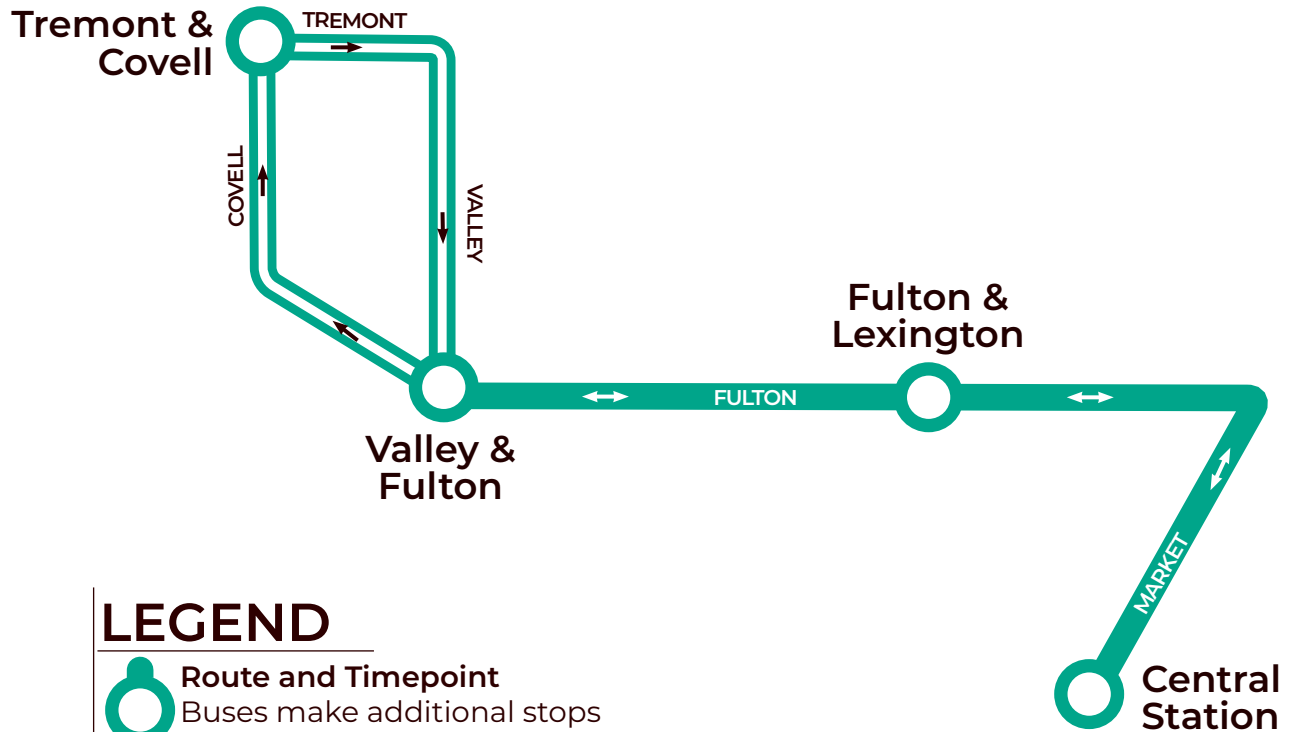

### NORTHBOUND

Burton & Sylvan	Fuller & Franklin	Central Station
2:27p	2:34p	2:43p

Scheduled departure times

616.776.1100 [ridetherapid.org](http://ridetherapid.org)

## LEGEND

-  **Route and Timepoint**  
Buses make additional stops between the points shown
-  Map not to scale

## SOUTHBOUND

Plainfield & Palmer	Leonard & Lafayette	Michigan & Monroe	Central Station
2:48p	2:53p	2:58p	3:04p

Scheduled departure times

## LEGEND

- Route and Timepoint  
Buses make additional stops between the points shown
- Non-Stop Service
- Map not to scale