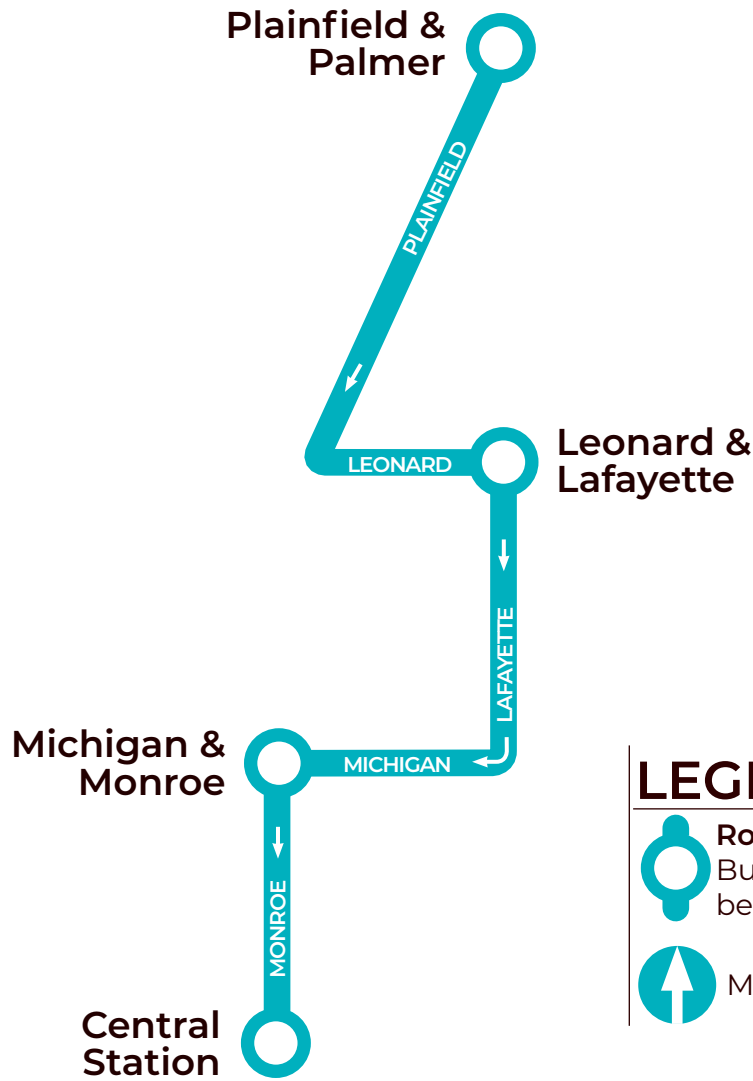

LEGEND

- **Route and Timepoint**
  Buses make additional stops between the points shown
- Map not to scale

SOUTHBOUND

Plainfield & Palmer	Leonard & Lafayette	Michigan & Monroe	Central Station
2:48p	2:53p	2:58p	3:04p

Scheduled departure times