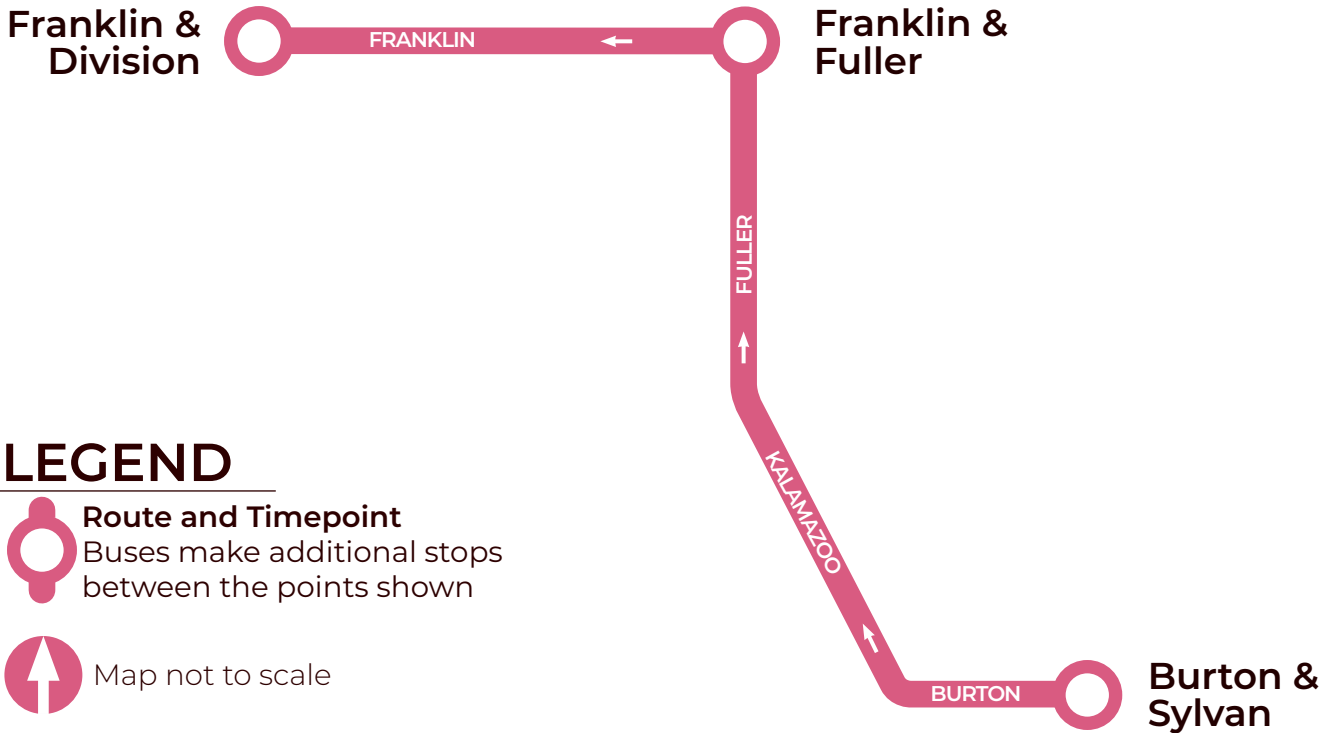

### SOUTHBOUND

Fountain & College	Division & Wealthy	Division & Burton	Burton & Palace
2:27p	2:34p	2:40p	2:41p

Scheduled departure times

616.776.1100 ridetherapid.org

## LEGEND

**Route and Timepoint**

Buses make additional stops between the points shown

Map not to scale

---