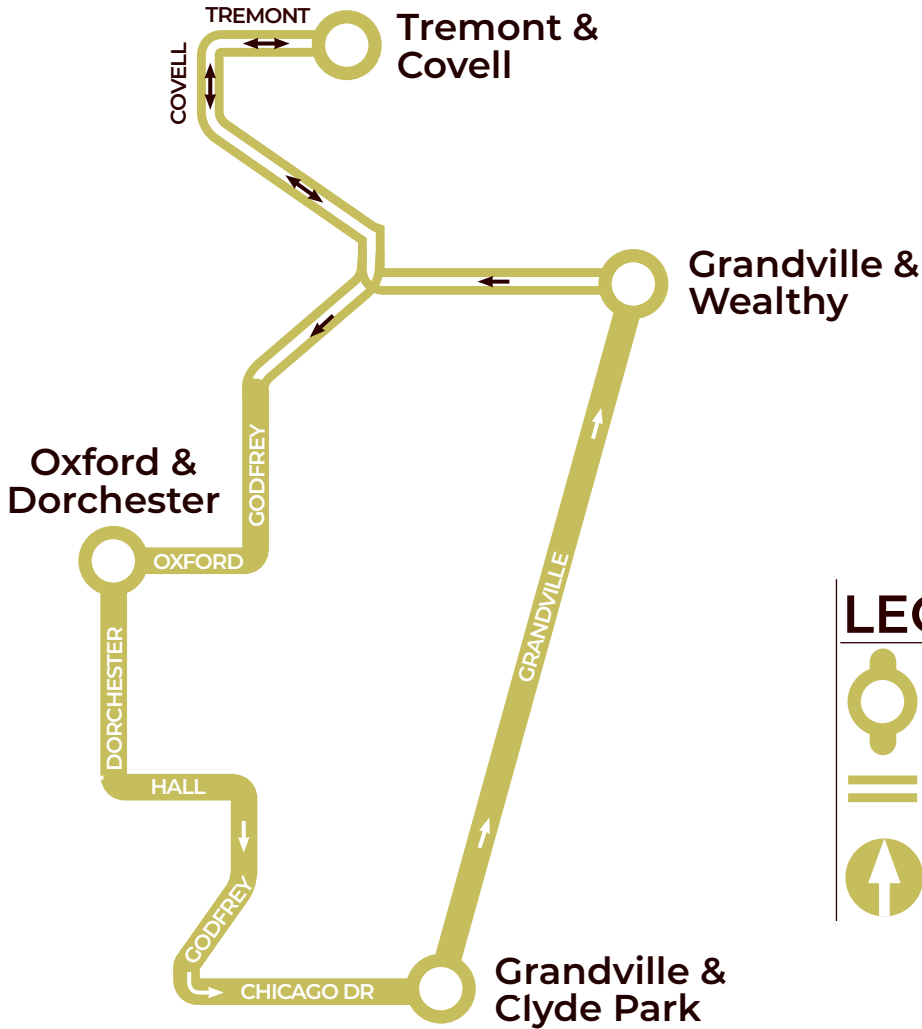

10B

GRANDVILLE - COVELL

Fall Schedule - Aug. 20 - Dec. 20, 2019

NORTHBOUND

Oxford & Dorchester	Grandville & Clyde Park	Grandville & Wealthy	Tremont & Covell
6:50a	6:55a	7:05a	7:32a

SOUTHBOUND

Tremont & Covell	Oxford & Dorchester	Grandville & Clyde Park	Grandville & Wealthy
2:27p	2:43p	2:48p	2:58p

Scheduled departure times