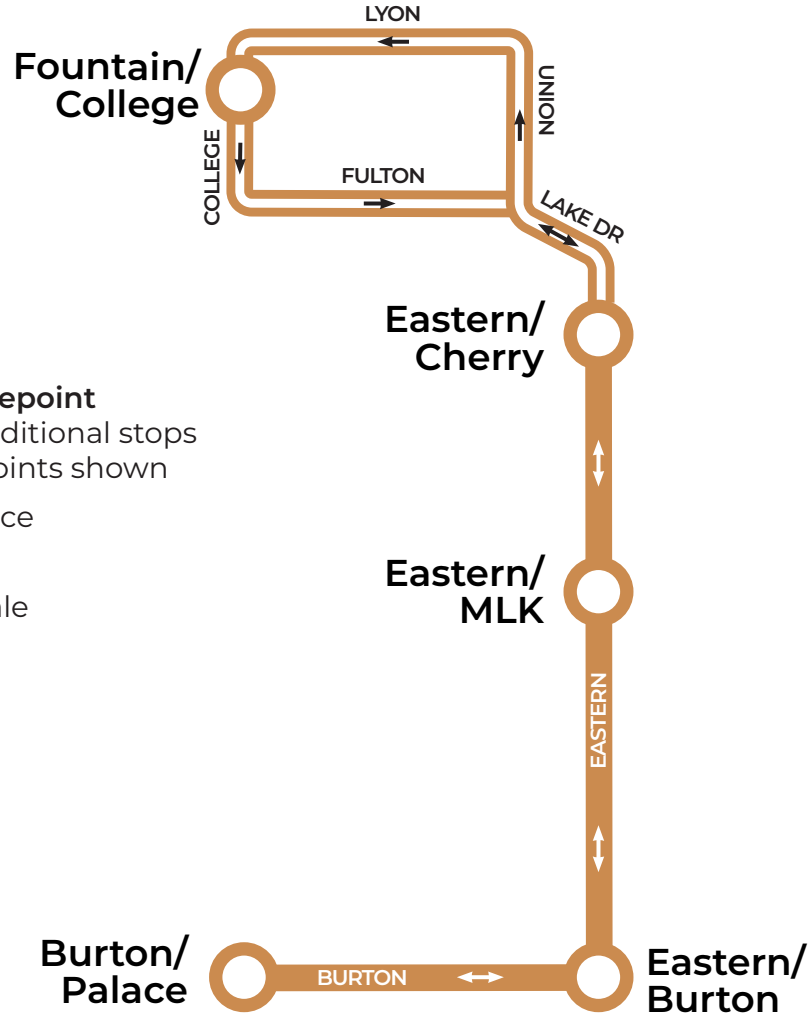

## LEGEND

- Route and Timepoint**  
Buses make additional stops between the points shown
- Non-Stop Service
- Map not to scale

## SOUTHBOUND

Tremont/ Covell	MLK/ Madison	Madison/ Burton	Burton/ Tower
2:27p	2:45p	2:50p	2:54p

Scheduled departure times

## LEGEND

**Route and Timepoint**

Buses make additional stops between the points shown

Non-Stop Service

Map not to scale