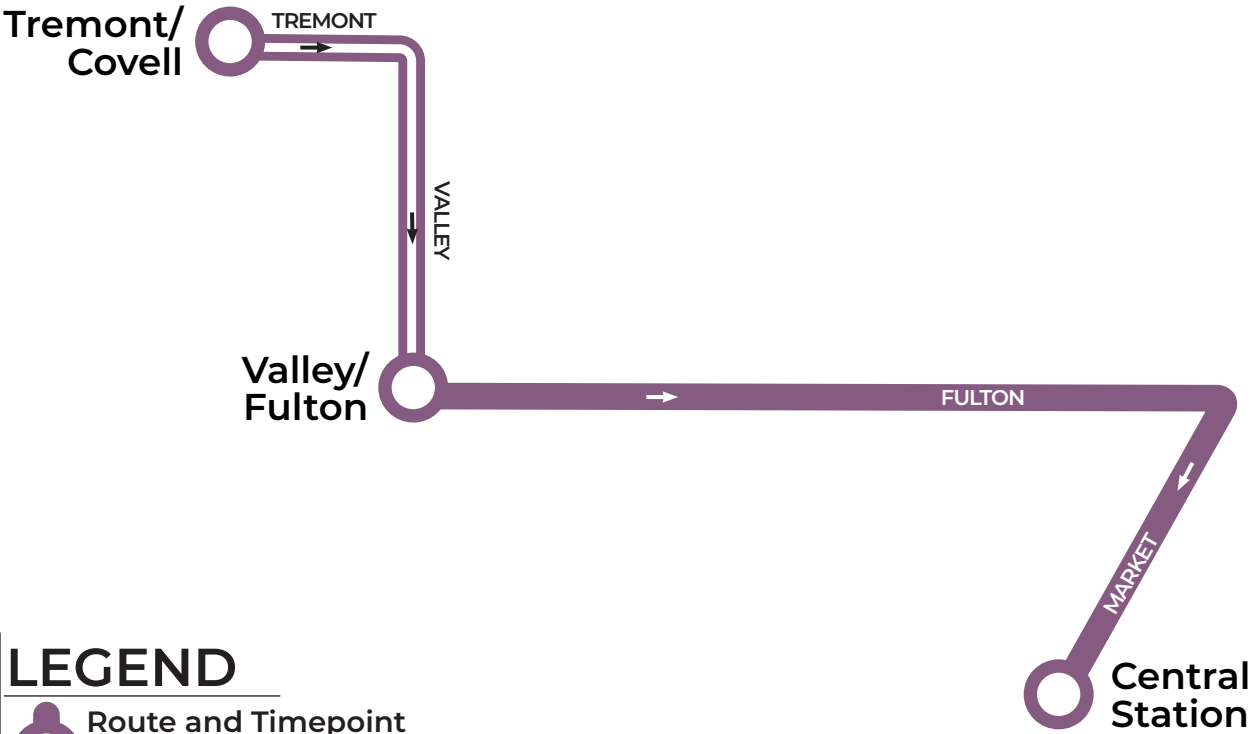

## WESTBOUND

Central Station	Tremont/Covell
6:43a	6:53a
7:13a	7:23a

## EASTBOUND

Tremont/Covell	Central Station
2:27p	2:40p

Scheduled departure times

## EASTBOUND

Tremont/ Covell	Central Station
2:27p	2:40p

Scheduled departure times