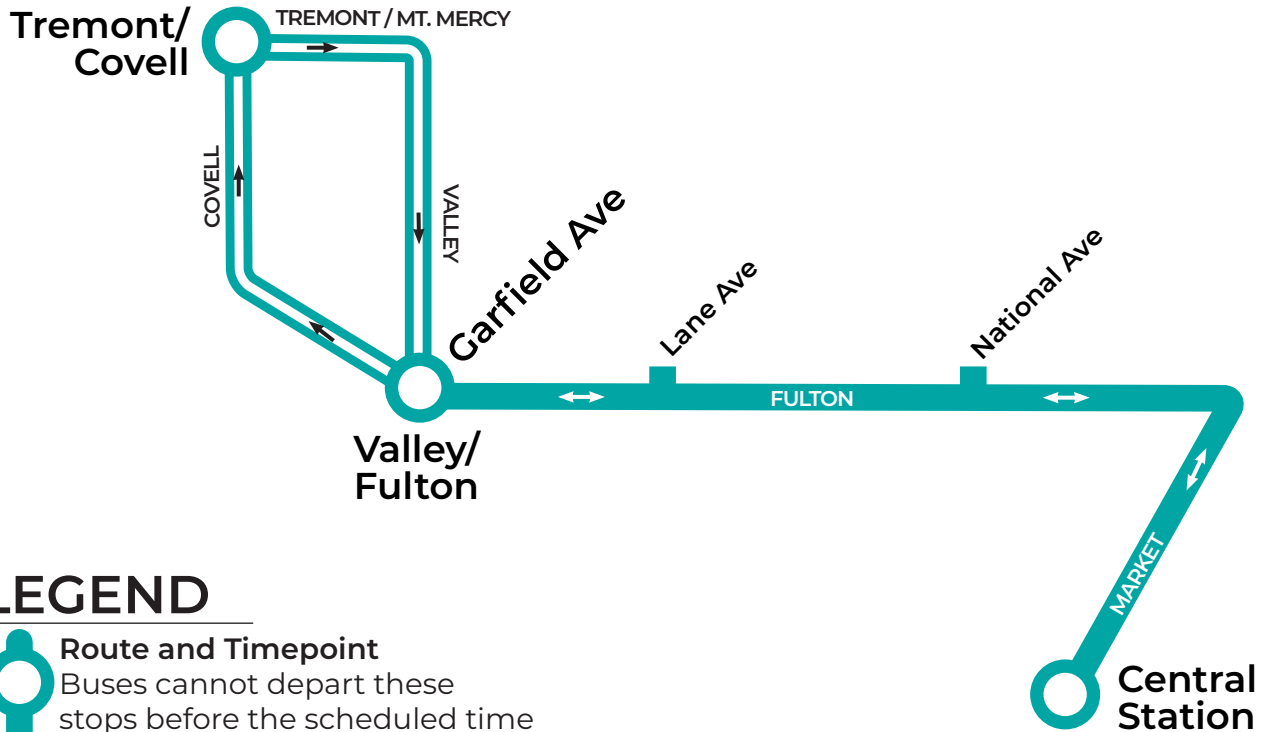

LEGEND

Route and Timepoint

Buses cannot depart these stops before the scheduled time

Regular stop

Non-Stop Service

Map not to scale

WESTBOUND

Central Station	Tremont/Covell
6:43a	6:53a
7:13a	7:23a

EASTBOUND

Tremont/Covell	Central Station
2:27p	2:40p

Scheduled departure times