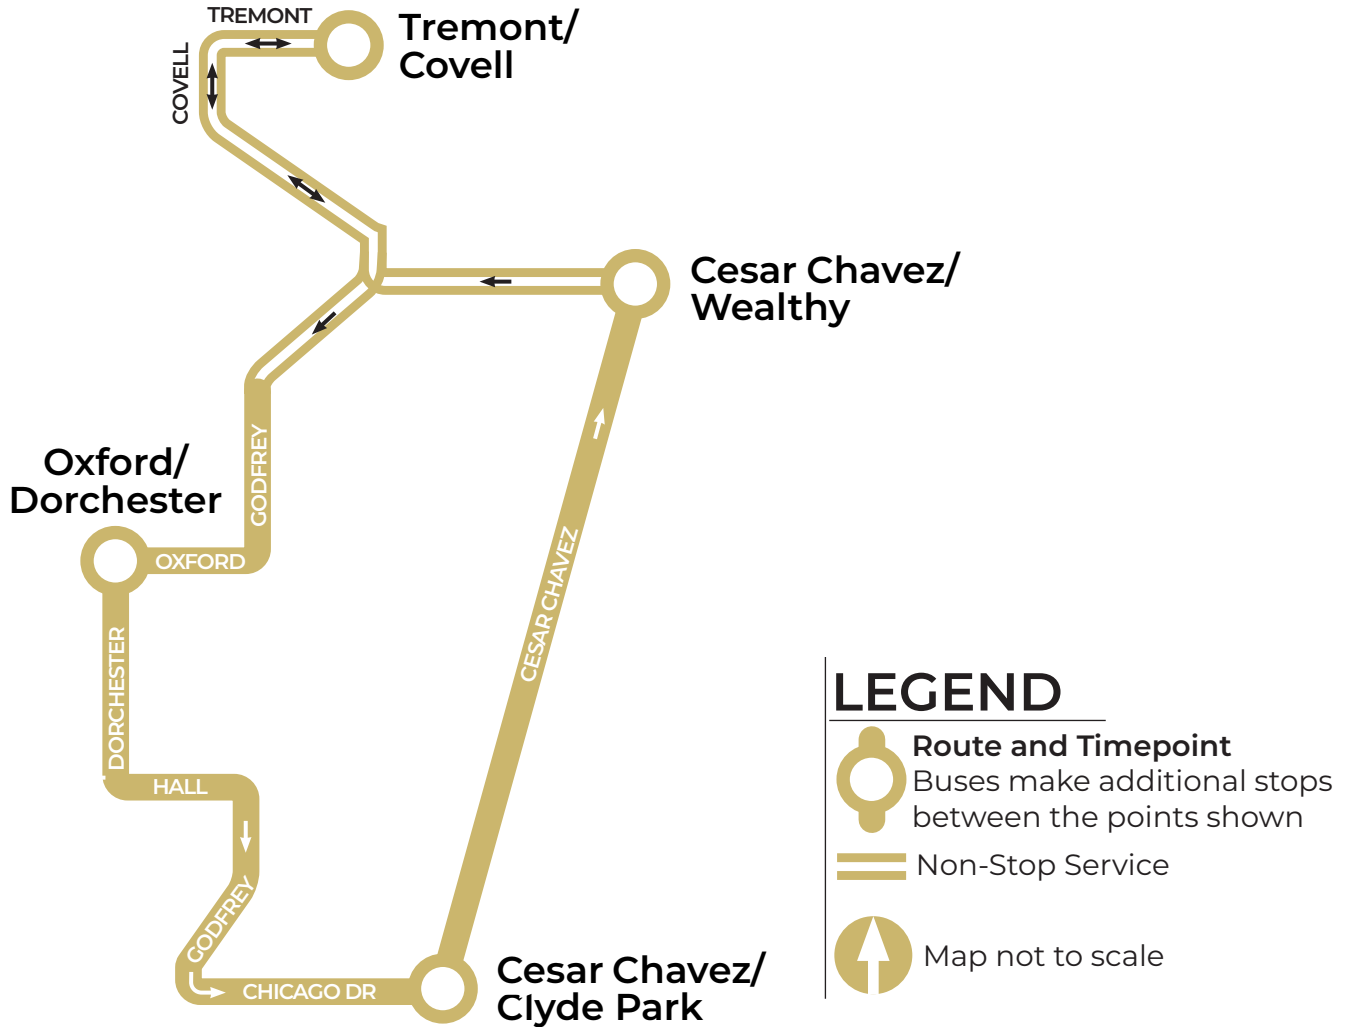

10B

CESAR CHAVEZ - COVELL

Effective Aug. 23, 2022

NORTHBOUND

Oxford/ Dorchester	C. Chavez/ Clyde Park	C. Chavez/ Wealthy	Tremont/ Covell
6:50a	6:55a	7:05a	7:32a

SOUTHBOUND

Tremont/ Covell	Oxford/ Dorchester	C. Chavez/ Clyde Park	C. Chavez/ Wealthy
2:27p	2:43p	2:48p	2:58p

Scheduled departure times

616.776.1100 ridetherapid.org