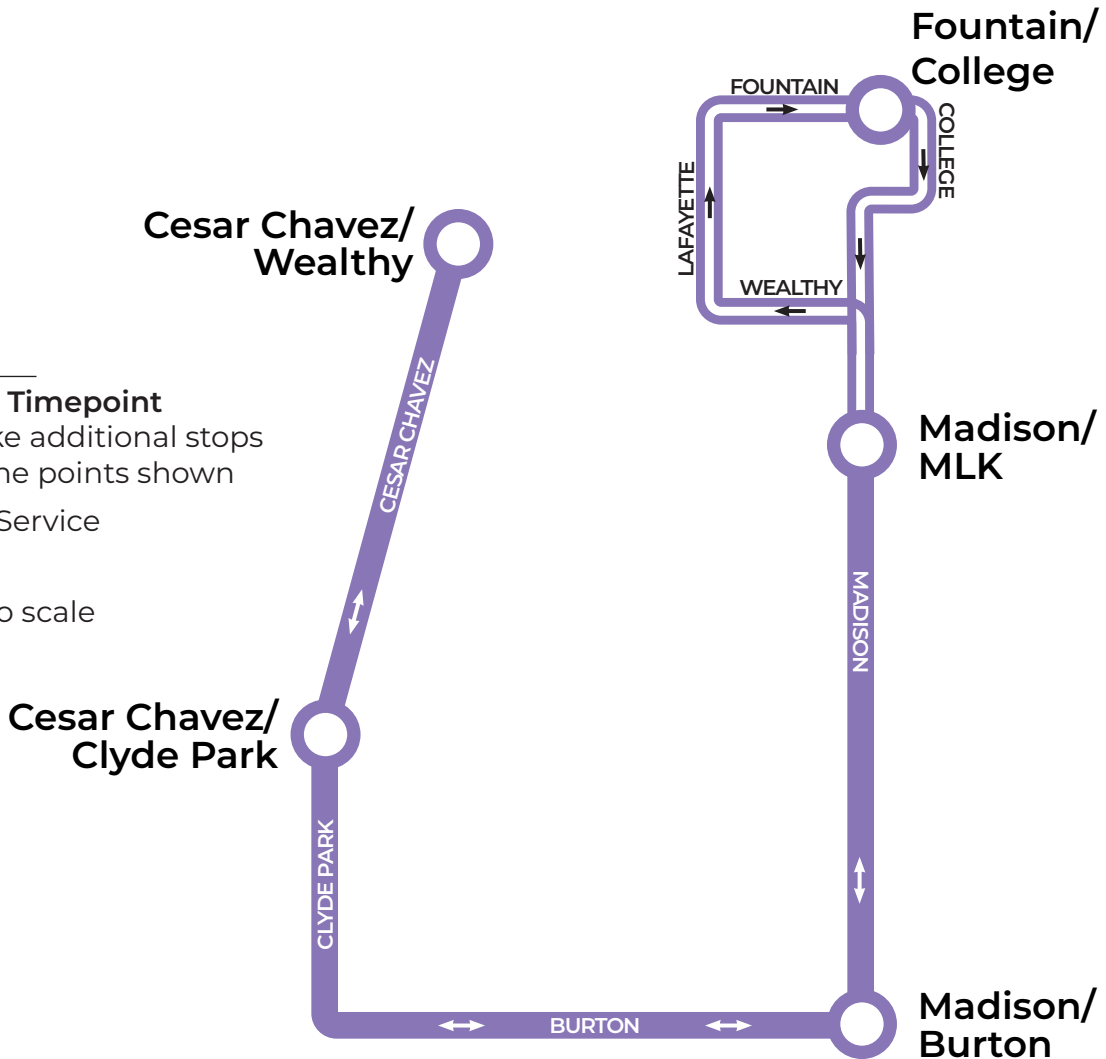

## LEGEND

**Route and Timepoint**  
Buses cannot depart these stops before the scheduled time

**Regular stop**

**Non-Stop Service**

Map not to scale

## WESTBOUND

Plainfield / Ann	Leonard / Turner	Leonard / Walker	Covell / Tremont
6:33a	6:50a	6:44a	6:50a
7:03a	7:10a	7:14a	7:20a

## EASTBOUND

Covell / Tremont	Leonard / Turner	Plainfield / Ann
2:27p	2:41p	2:48p

Scheduled departure times

616.776.1100 ridetherapid.org

## LEGEND

- Route and Timepoint**  
Buses make additional stops between the points shown
- Non-Stop Service
- Map not to scale