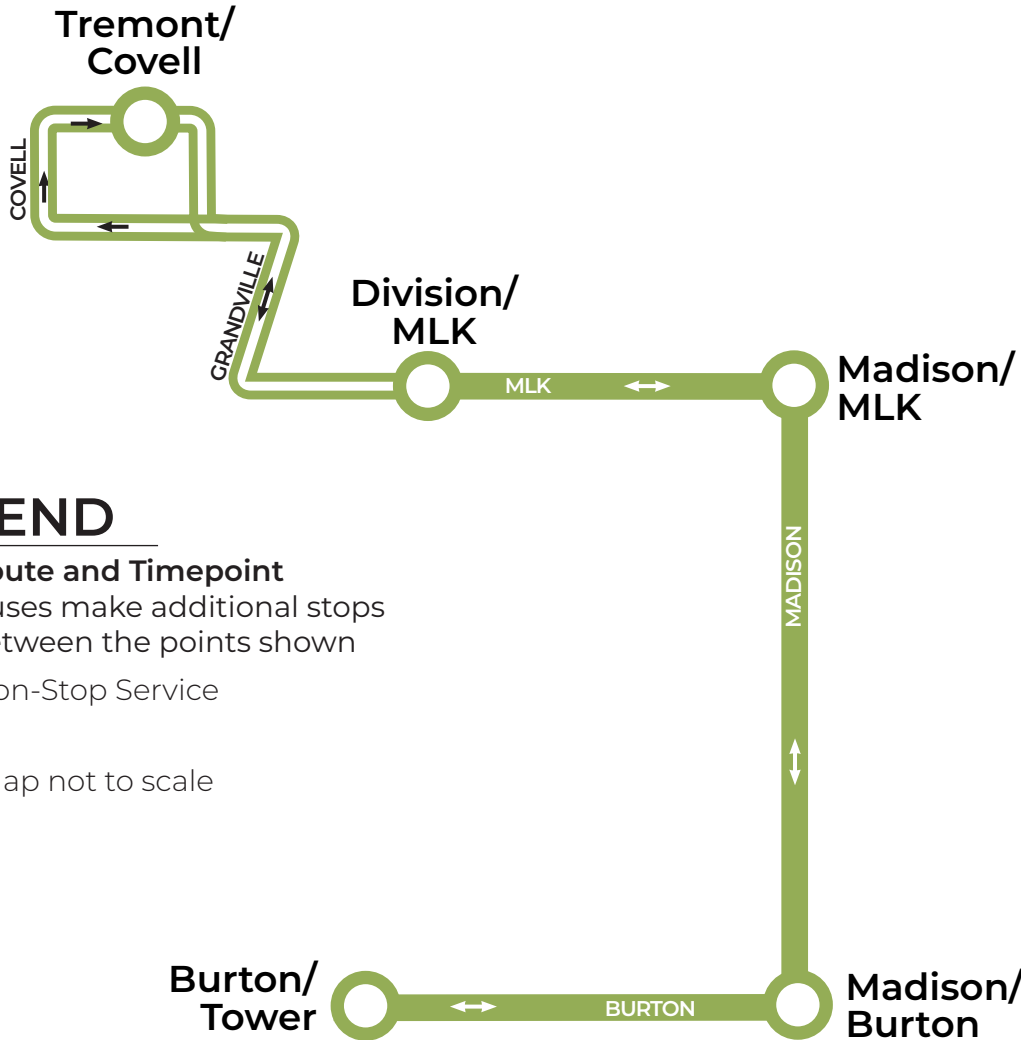

# Secondary Schedules

Winter 2023

The Rapid offers route deviations to meet peak demand. These routes are in operation Monday to Friday, from September to June, when Grand Rapids Public Schools are in session.

## LEGEND

- Route and Timepoint**  
Buses make additional stops between the points shown
- Non-Stop Service
- Map not to scale

## LEGEND

**Route and Timepoint**

Buses make additional stops between the points shown

Non-Stop Service

Map not to scale