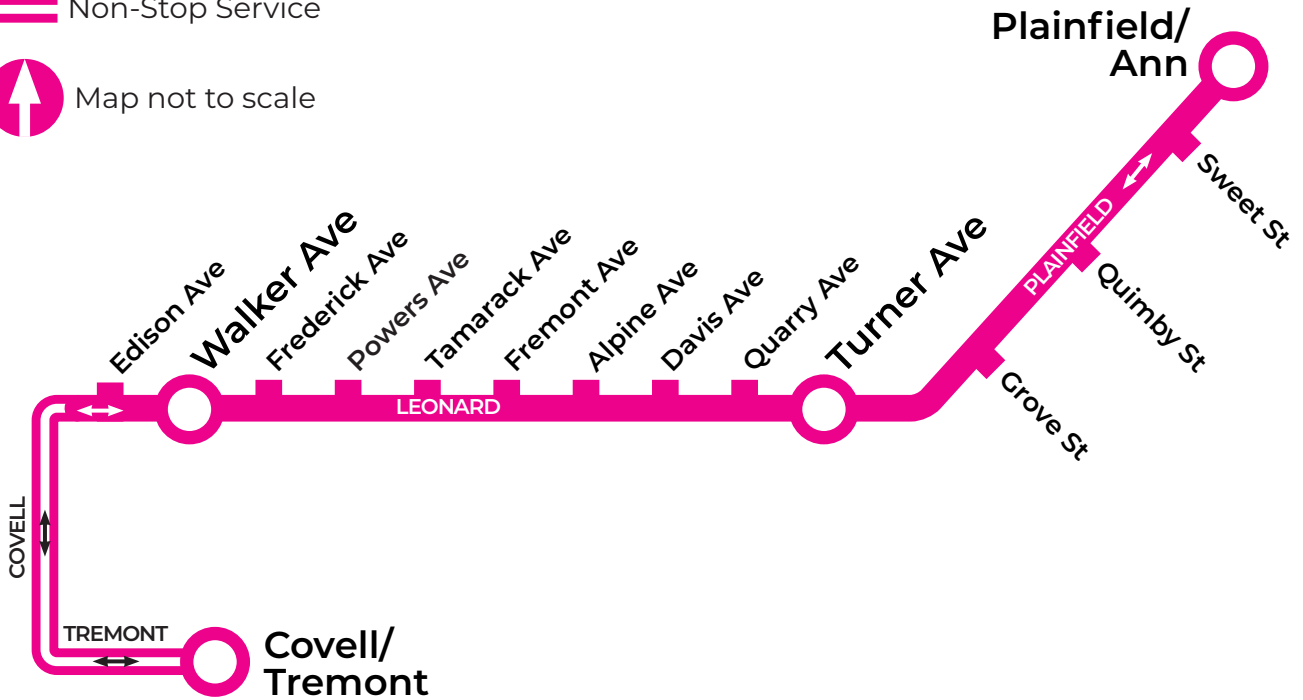

## LEGEND

**Route and Timepoint**  
Buses cannot depart these stops before the scheduled time

**Regular stop**

**Non-Stop Service**

Map not to scale