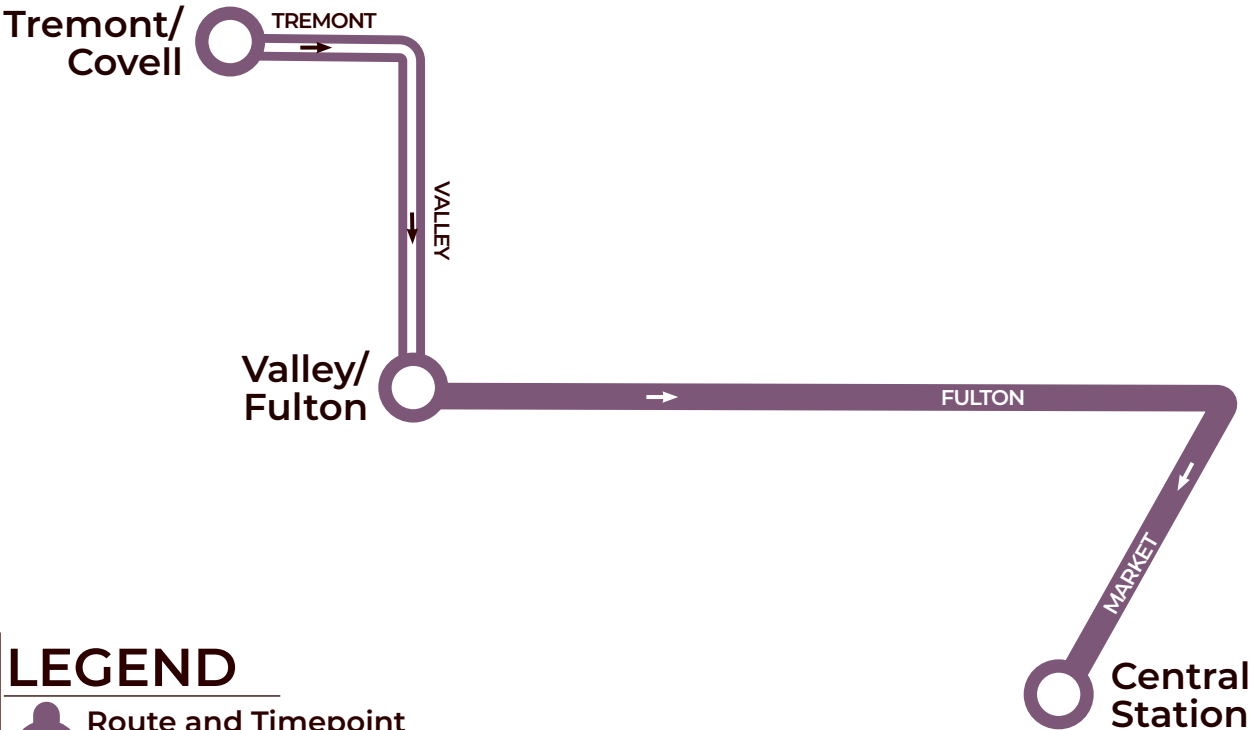

12B

FULTON - TO RCS

Effective Aug. 23, 2022

LEGEND

Route and Timepoint
Buses make additional stops between the points shown

Map not to scale

EASTBOUND

Tremont/ Covell	Central Station
2:27p	2:40p

Scheduled departure times