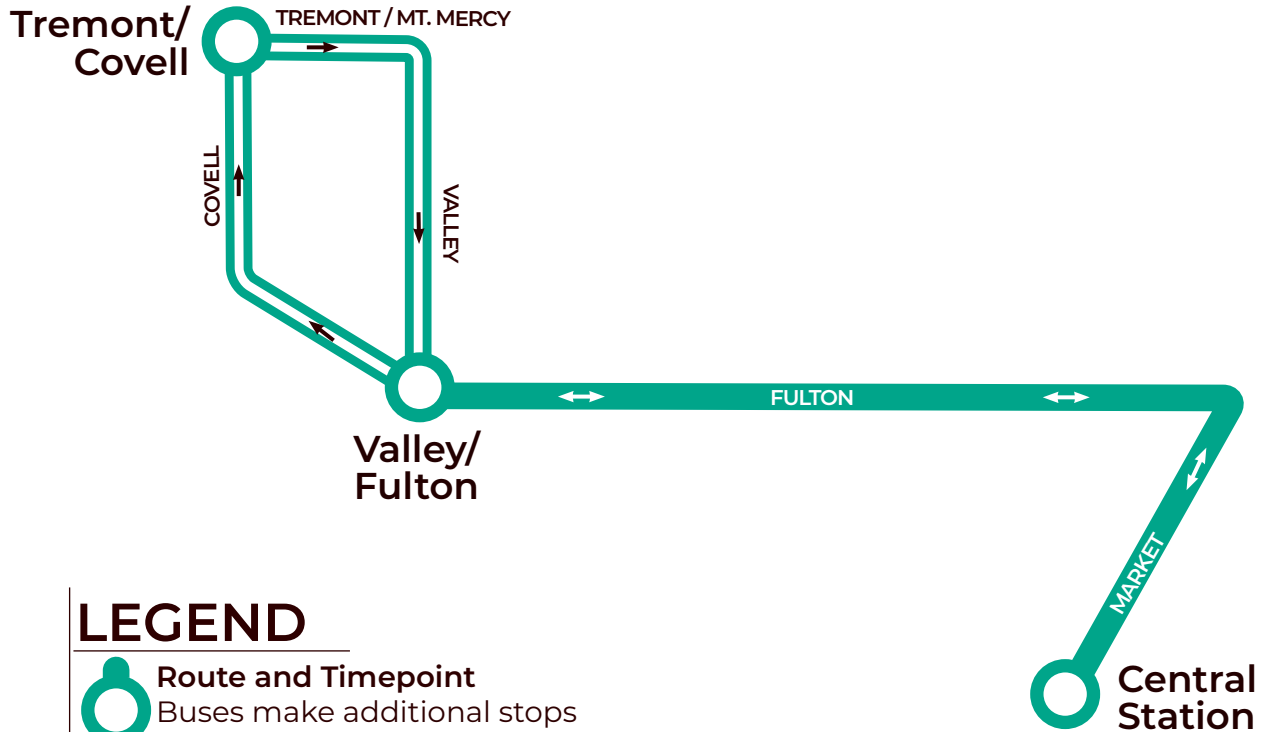

## SOUTHBOUND

Tremont/ Covell	Oxford/ Dorchester	C. Chavez/ Clyde Park	C. Chavez/ Wealthy
2:27p	2:43p	2:48p	2:58p

Scheduled departure times

616.776.1100 ridetherapid.org

## LEGEND

- Route and Timepoint  
Buses make additional stops between the points shown
- Non-Stop Service
- Map not to scale

## WESTBOUND

## EASTBOUND

Tremont/ Covell	Central Station
2:27p	2:40p

Scheduled departure times