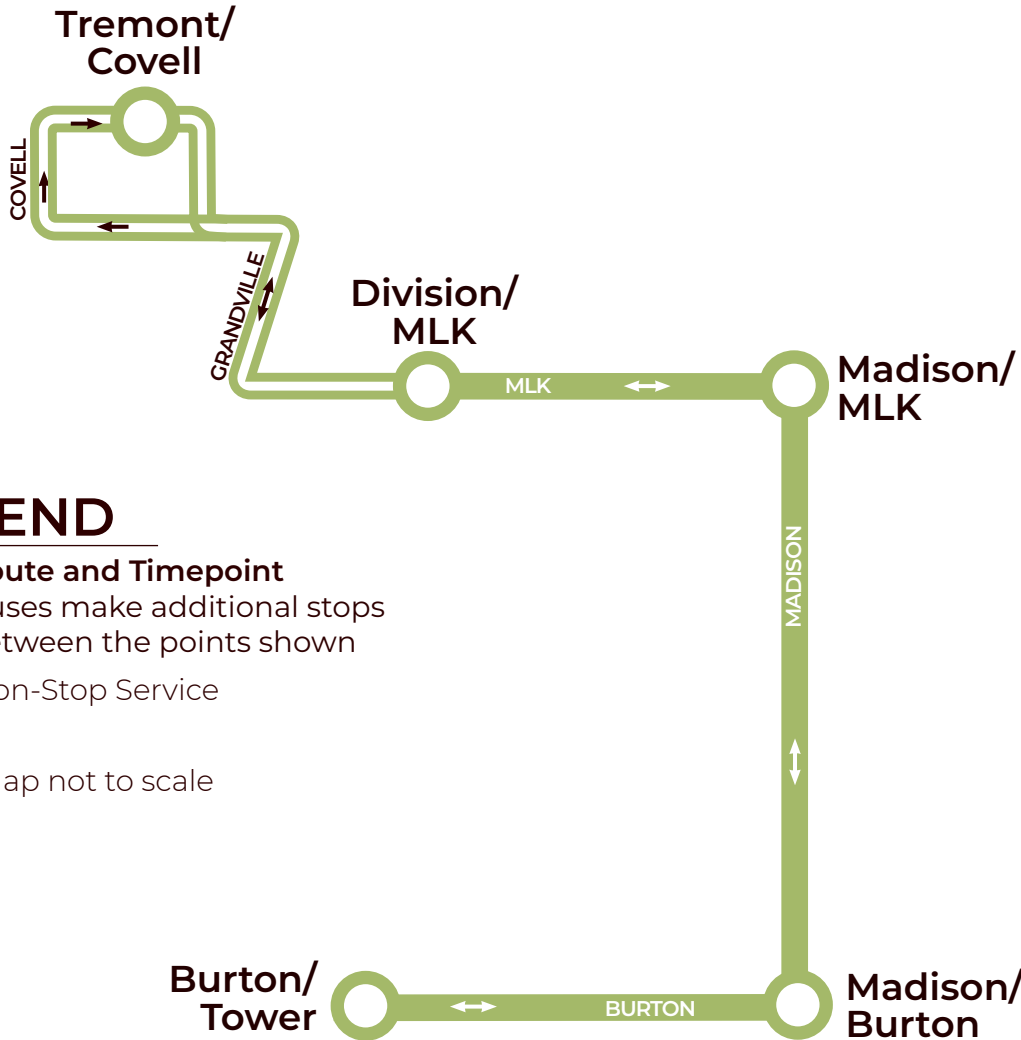

## LEGEND

- Route and Timepoint**  
Buses make additional stops between the points shown
- Non-Stop Service
- Map not to scale

## LEGEND

- Route and Timepoint  
Buses make additional stops between the points shown
- Non-Stop Service
- Map not to scale