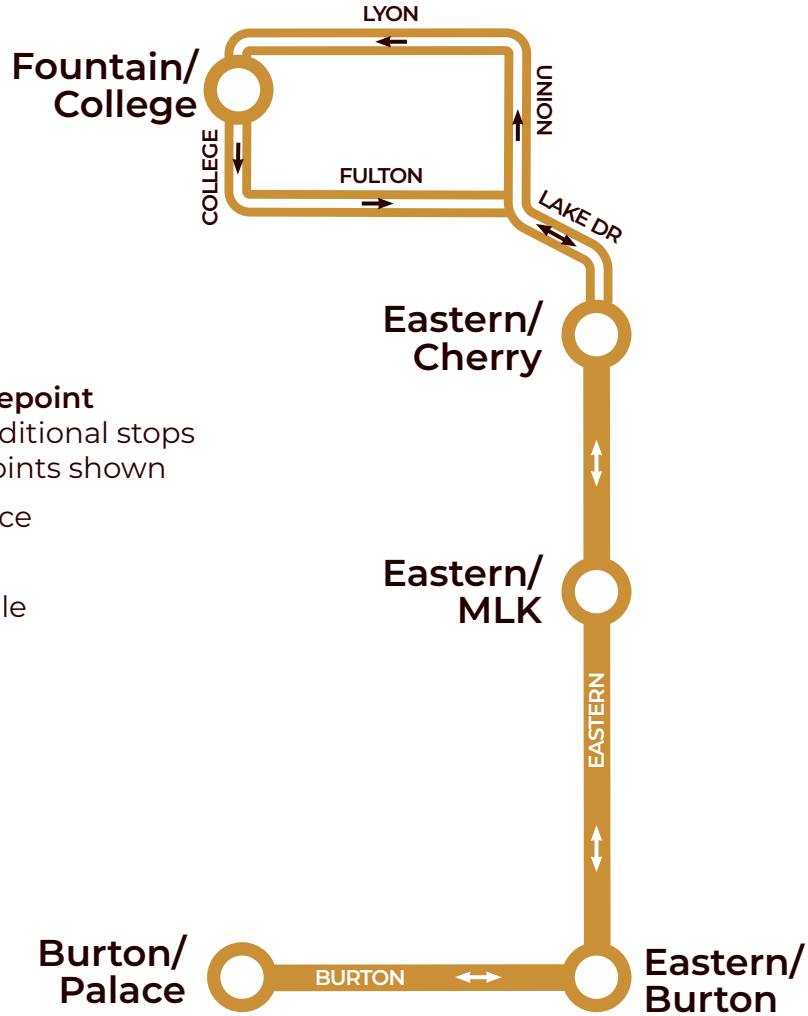

## LEGEND

- Route and Timepoint**  
Buses make additional stops between the points shown
- Non-Stop Service
- Map not to scale

## SOUTHBOUND

Tremont/ Covell	MLK/ Madison	Madison/ Burton	Burton/ Tower
2:27p	2:45p	2:50p	2:54p

Scheduled departure times