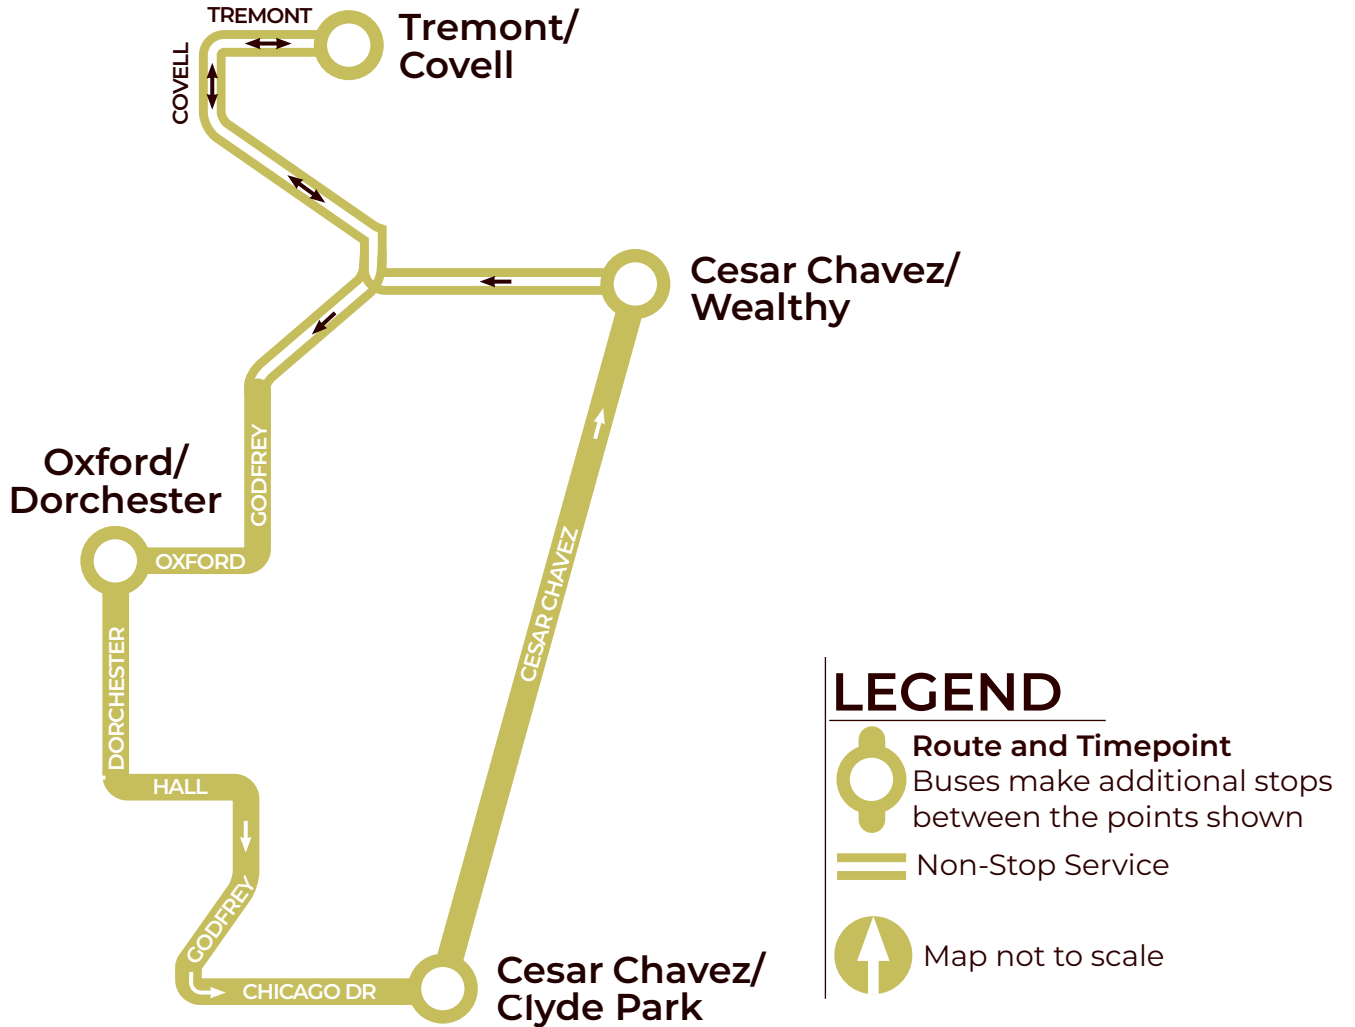

10B

CESAR CHAVEZ - COVELL

Effective Aug. 23, 2022

NORTHBOUND

Oxford/ Dorchester	C. Chavez/ Clyde Park	C. Chavez/ Wealthy	Tremont/ Covell
6:50a	6:55a	7:05a	7:32a

SOUTHBOUND

Tremont/ Covell	Oxford/ Dorchester	C. Chavez/ Clyde Park	C. Chavez/ Wealthy
2:27p	2:43p	2:48p	2:58p

Scheduled departure times

616.776.1100 ridetherapid.org