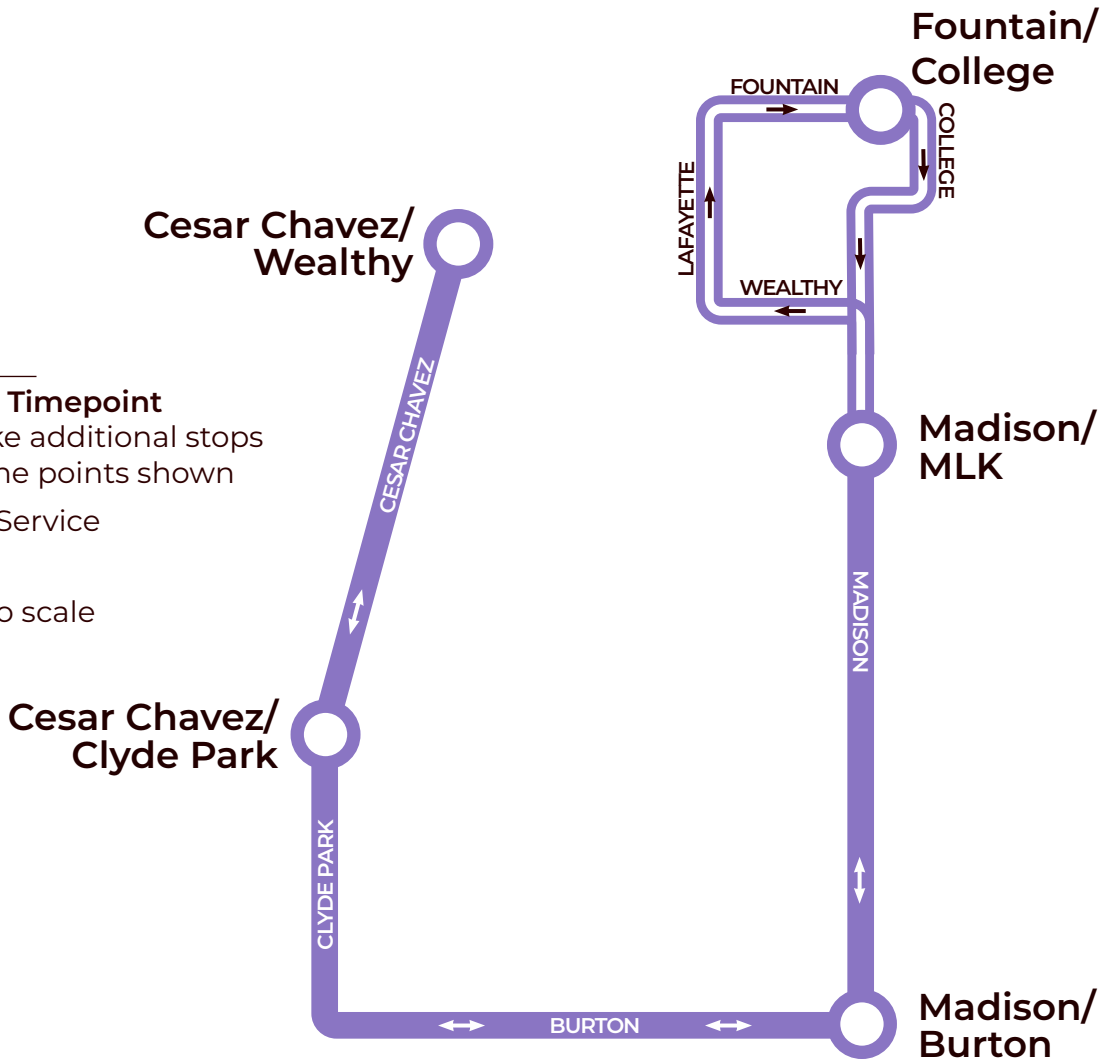

## LEGEND

**Route and Timepoint**

Buses make additional stops between the points shown

Non-Stop Service

Map not to scale

## WESTBOUND

Plainfield/ Ann	Leonard/ Turner	Leonard/ Walker	Covell/ Tremont
7:03a	7:10a	7:14a	7:20a

## EASTBOUND

Covell/ Tremont	Leonard/ Turner	Plainfield/ Ann
2:27p	2:41p	2:48p

Scheduled departure times

616.776.1100 ridetherapid.org

## LEGEND

- Route and Timepoint**  
Buses make additional stops between the points shown
- Non-Stop Service
- Map not to scale