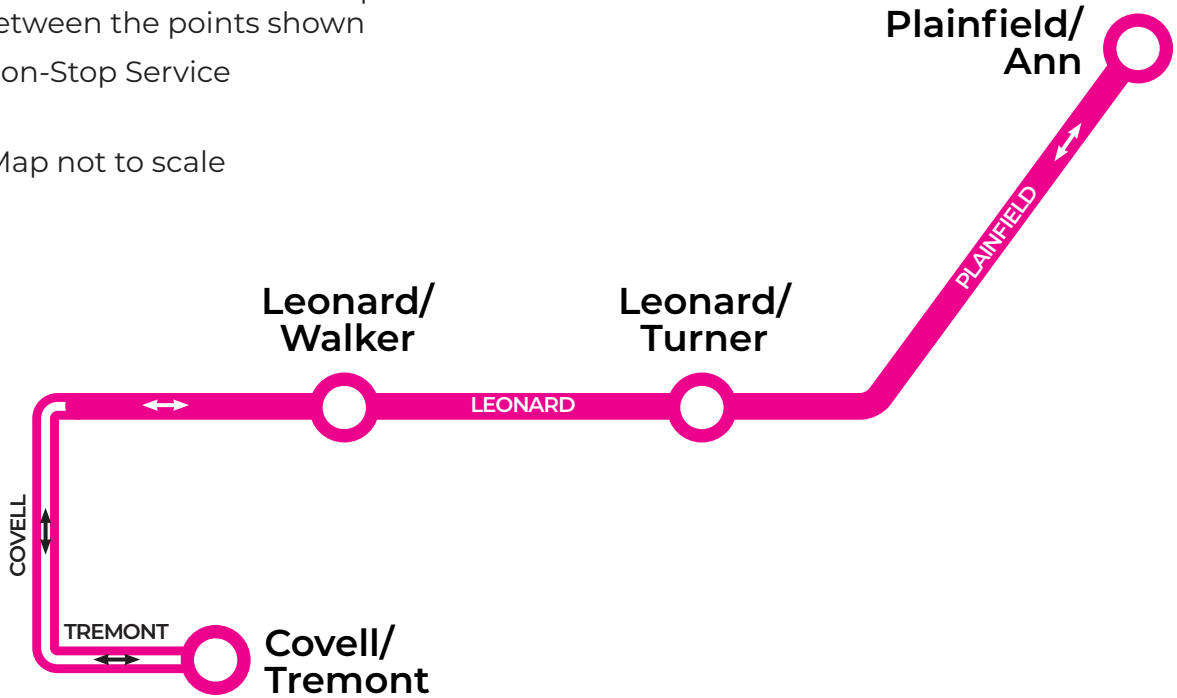

Non-Stop Service

Map not to scale

NORTHBOUND

Burton/ Palace	Eastern/ Burton	Eastern/ Franklin	Fountain/ College
6:58a	7:04a	7:10a	7:20a

SOUTHBOUND

Fountain/ College	Eastern/ Cherry	Eastern/ Burton	Burton/ Towner
2:27p	2:33p	2:39p	2:43p

Scheduled departure times

616.776.1100 ridetherapid.org

LEONARD SECONDARY

Effective Aug. 24, 2021

LEGEND

-  **Route and Timepoint**
Buses make additional stops between the points shown
-  Non-Stop Service
-  Map not to scale

WESTBOUND

EASTBOUND

Scheduled departure times

12B

FULTON - TO RCS

Effective Aug. 24, 2021

LEGEND

 **Route and Timepoint**
Buses make additional stops between the points shown

 Map not to scale

EASTBOUND

Tremont/ Covell	Central Station
2:27p	2:40p

Scheduled departure times