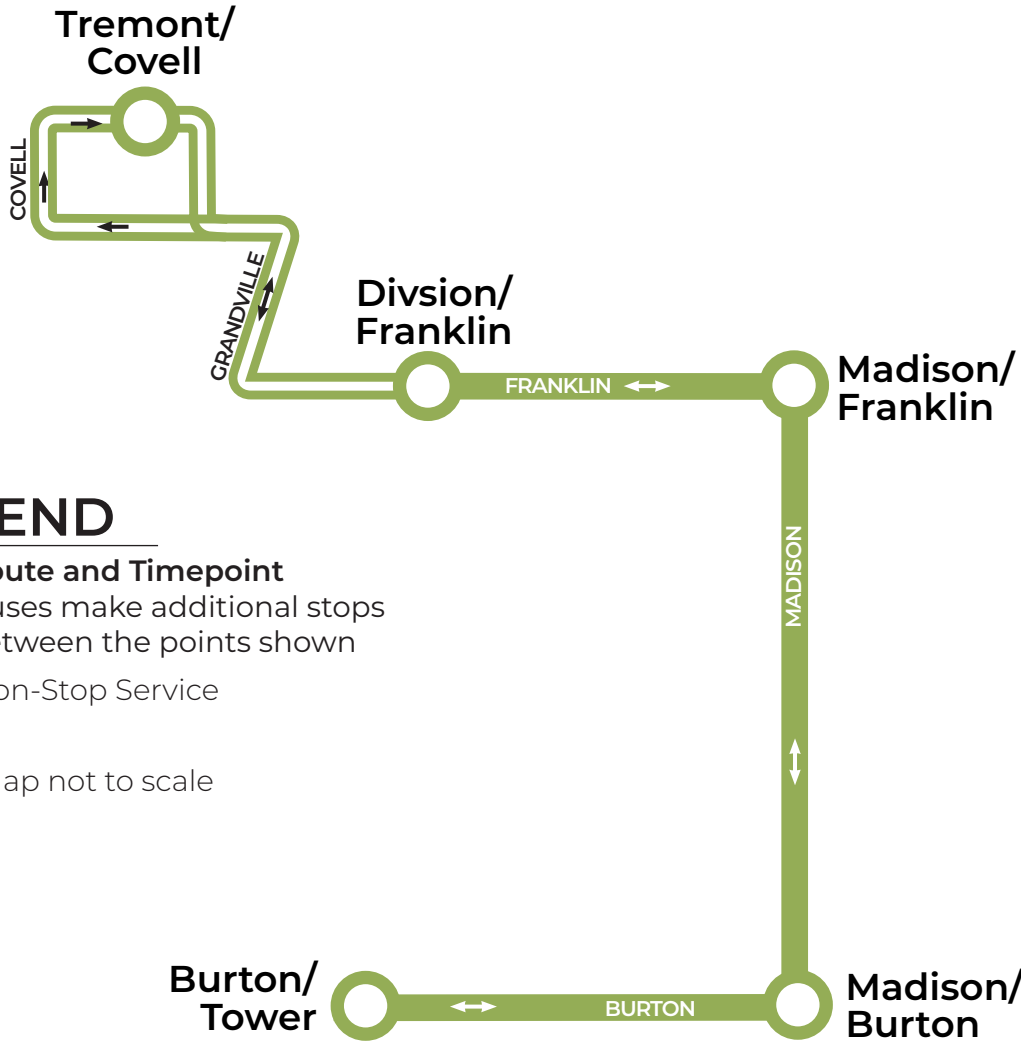

Secondary Schedules

Fall 2021

MADISON SECONDARY

Effective Aug. 24, 2021

LEGEND

- Route and Timepoint**
Buses make additional stops between the points shown
- Non-Stop Service
- Map not to scale

NORTHBOUND

Burton/ Tower	Burton/ Madison	Franklin/ Madison	Tremont/ Covell
6:53a	6:57a	7:02a	7:20a

Non-Stop Service

Map not to scale

NORTHBOUND

Burton/ Palace	Eastern/ Burton	Eastern/ Franklin	Fountain/ College
6:58a	7:04a	7:10a	7:20a

SOUTHBOUND

Fountain/ College	Eastern/ Cherry	Eastern/ Burton	Burton/ Towner
2:27p	2:33p	2:39p	2:43p

WESTBOUND

EASTBOUND

Scheduled departure times

12B

FULTON - TO RCS

Effective Aug. 24, 2021

LEGEND

 **Route and Timepoint**
Buses make additional stops between the points shown

 Map not to scale

EASTBOUND

Tremont/ Covell	Central Station
2:27p	2:40p

Scheduled departure times