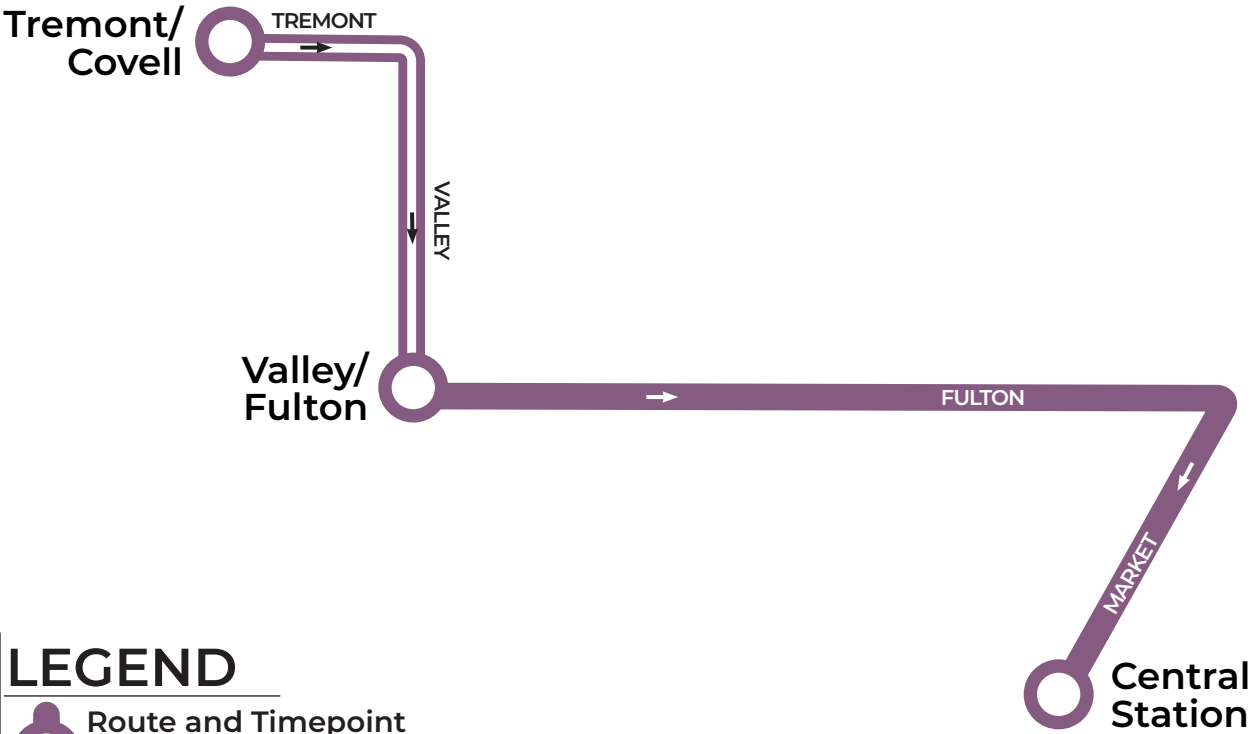

Non-Stop Service

Map not to scale

NORTHBOUND

Burton/ Palace	Eastern/ Burton	Eastern/ Franklin	Fountain/ College
6:58a	7:04a	7:10a	7:20a

SOUTHBOUND

Fountain/ College	Eastern/ Cherry	Eastern/ Burton	Burton/ Towner
2:27p	2:33p	2:39p	2:43p

WESTBOUND

Plainfield/ Ann	Leonard/ Turner	Leonard/ Walker	Covell/ Tremont
7:03a	7:10a	7:14a	7:20a

EASTBOUND

Covell & Tremont	Leonard/ Turner	Plainfield/ Ann
2:27p	2:41p	2:48p

Scheduled departure times

616.776.1100 ridetherapid.org

WESTBOUND

EASTBOUND

Scheduled departure times

12B

FULTON - TO RCS

Effective Aug. 24, 2021

LEGEND

 **Route and Timepoint**
Buses make additional stops between the points shown

 Map not to scale

EASTBOUND

Tremont/ Covell	Central Station
2:27p	2:40p

Scheduled departure times