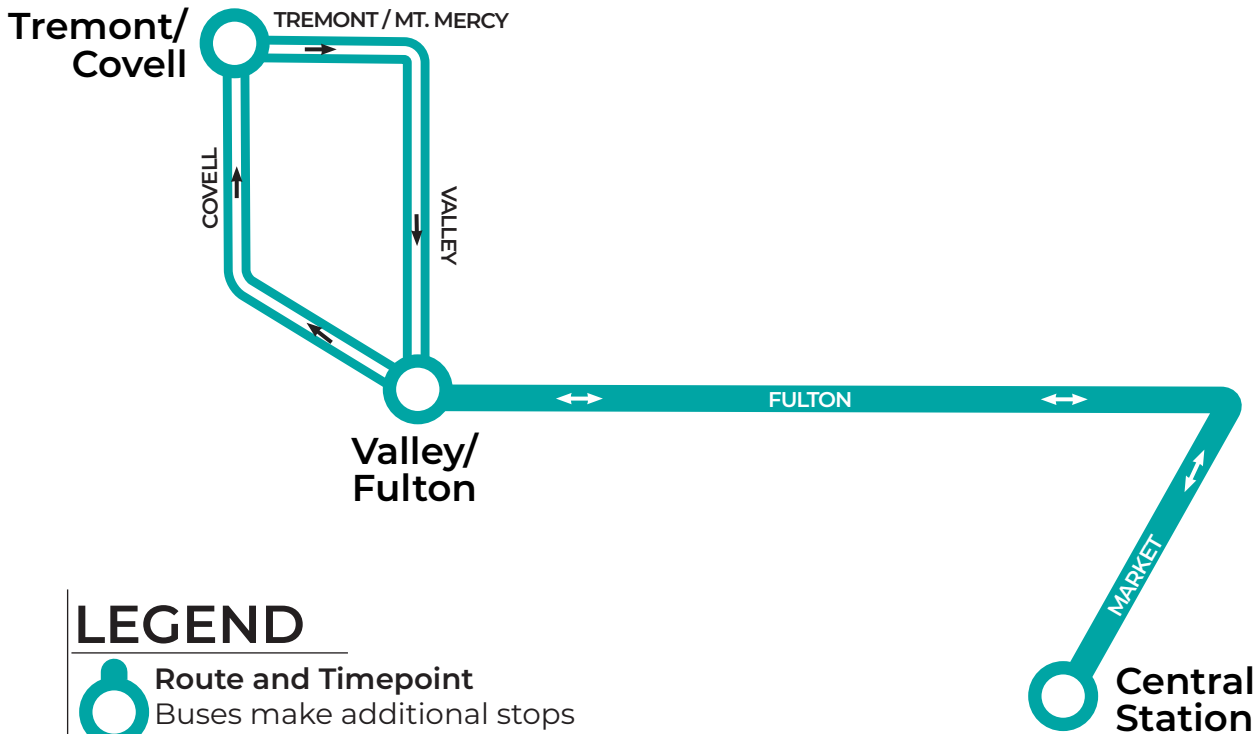

Non-Stop Service

Map not to scale

NORTHBOUND

Burton/ Palace	Eastern/ Burton	Eastern/ Franklin	Fountain/ College
6:58a	7:04a	7:10a	7:20a

SOUTHBOUND

Fountain/ College	Eastern/ Cherry	Eastern/ Burton	Burton/ Towner
2:27p	2:33p	2:39p	2:43p

Scheduled departure times

616.776.1100 ridetherapid.org

FULTON SECONDARY

Effective Aug. 24, 2021

LEGEND

Route and Timepoint
Buses make additional stops between the points shown

Non-Stop Service

Map not to scale

WESTBOUND

EASTBOUND

Scheduled departure times

12B

FULTON - TO RCS

Effective Aug. 24, 2021

LEGEND

 **Route and Timepoint**
Buses make additional stops between the points shown

 Map not to scale

EASTBOUND

Tremont/ Covell	Central Station
2:27p	2:40p

Scheduled departure times