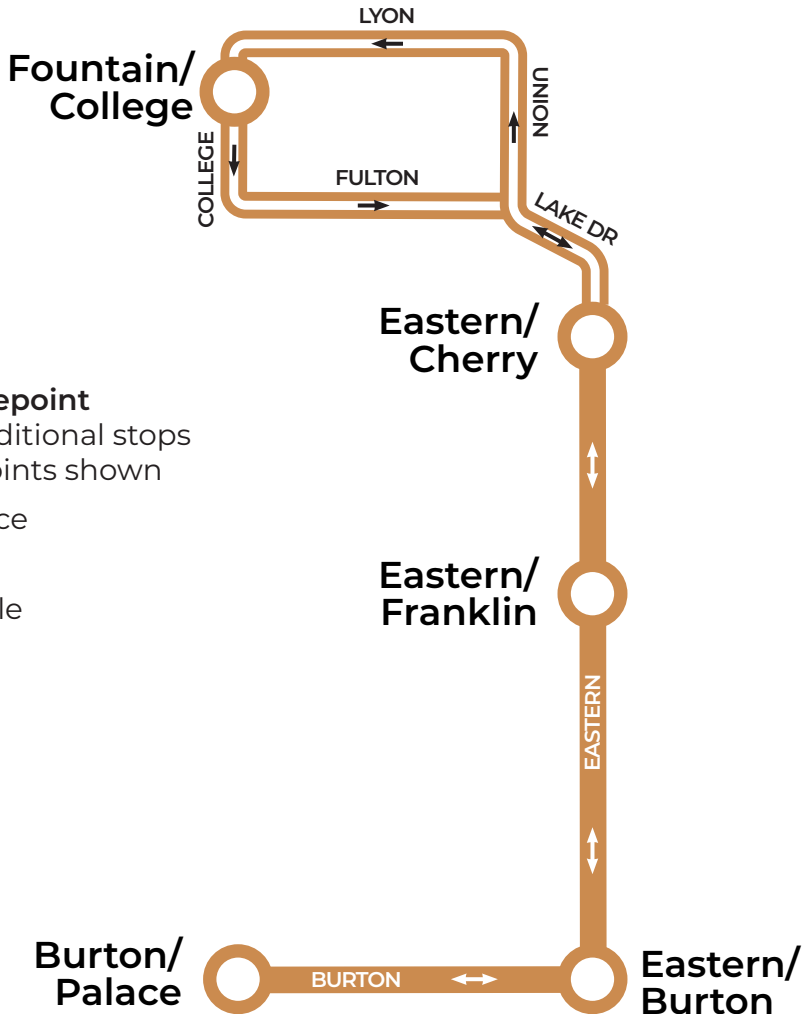

SOUTHBOUND

Tremont/ Covell	Franklin/ Madison	Madison/ Burton	Burton/ Tower
2:27p	2:45p	2:50p	2:54p

Scheduled departure times

EASTERN SECONDARY

Effective Aug. 24, 2021

LEGEND

Route and Timepoint

Buses make additional stops between the points shown

Non-Stop Service

Map not to scale

NORTHBOUND

Burton/ Palace	Eastern/ Burton	Eastern/ Franklin	Fountain/ College
6:58a	7:04a	7:10a	7:20a

SOUTHBOUND

Fountain/ College	Eastern/ Cherry	Eastern/ Burton	Burton/ Towner
2:27p	2:33p	2:39p	2:43p

WESTBOUND

EASTBOUND

Scheduled departure times

12B

FULTON - TO RCS

Effective Aug. 24, 2021

LEGEND

 **Route and Timepoint**
Buses make additional stops between the points shown

 Map not to scale

EASTBOUND

Tremont/ Covell	Central Station
2:27p	2:40p

Scheduled departure times