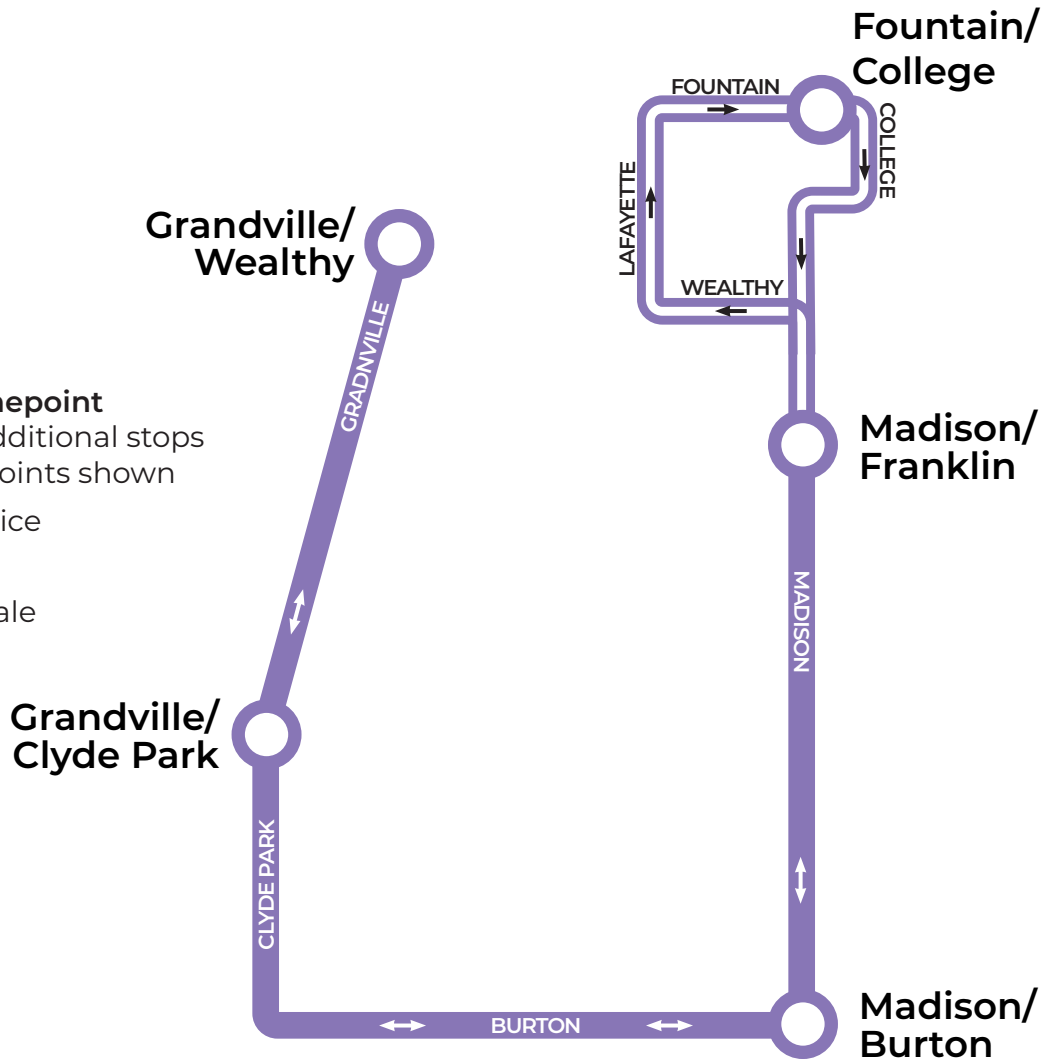

Non-Stop Service

Map not to scale

NORTHBOUND

Burton/ Palace	Eastern/ Burton	Eastern/ Franklin	Fountain/ College
6:58a	7:04a	7:10a	7:20a

SOUTHBOUND

Fountain/ College	Eastern/ Cherry	Eastern/ Burton	Burton/ Towner
2:27p	2:33p	2:39p	2:43p

WESTBOUND

Plainfield/ Ann	Leonard/ Turner	Leonard/ Walker	Covell/ Tremont
7:03a	7:10a	7:14a	7:20a

EASTBOUND

Covell & Tremont	Leonard/ Turner	Plainfield/ Ann
2:27p	2:41p	2:48p

Scheduled departure times

616.776.1100 ridetherapid.org

10A

GRANDVILLE/MADISON

Effective Aug. 24, 2021

LEGEND

-  **Route and Timepoint**
Buses make additional stops between the points shown
-  Non-Stop Service
-  Map not to scale

NORTHBOUND

Wealthy/ Grandville	Grandville/ Clyde Park	Madison/ Burton	Madison/ Franklin	Fountain/ College
6:53a	6:59a	7:07a	7:12a	7:20a

 Map not to scale

EASTBOUND

Tremont/ Covell	Central Station
2:27p	2:40p

Scheduled departure times