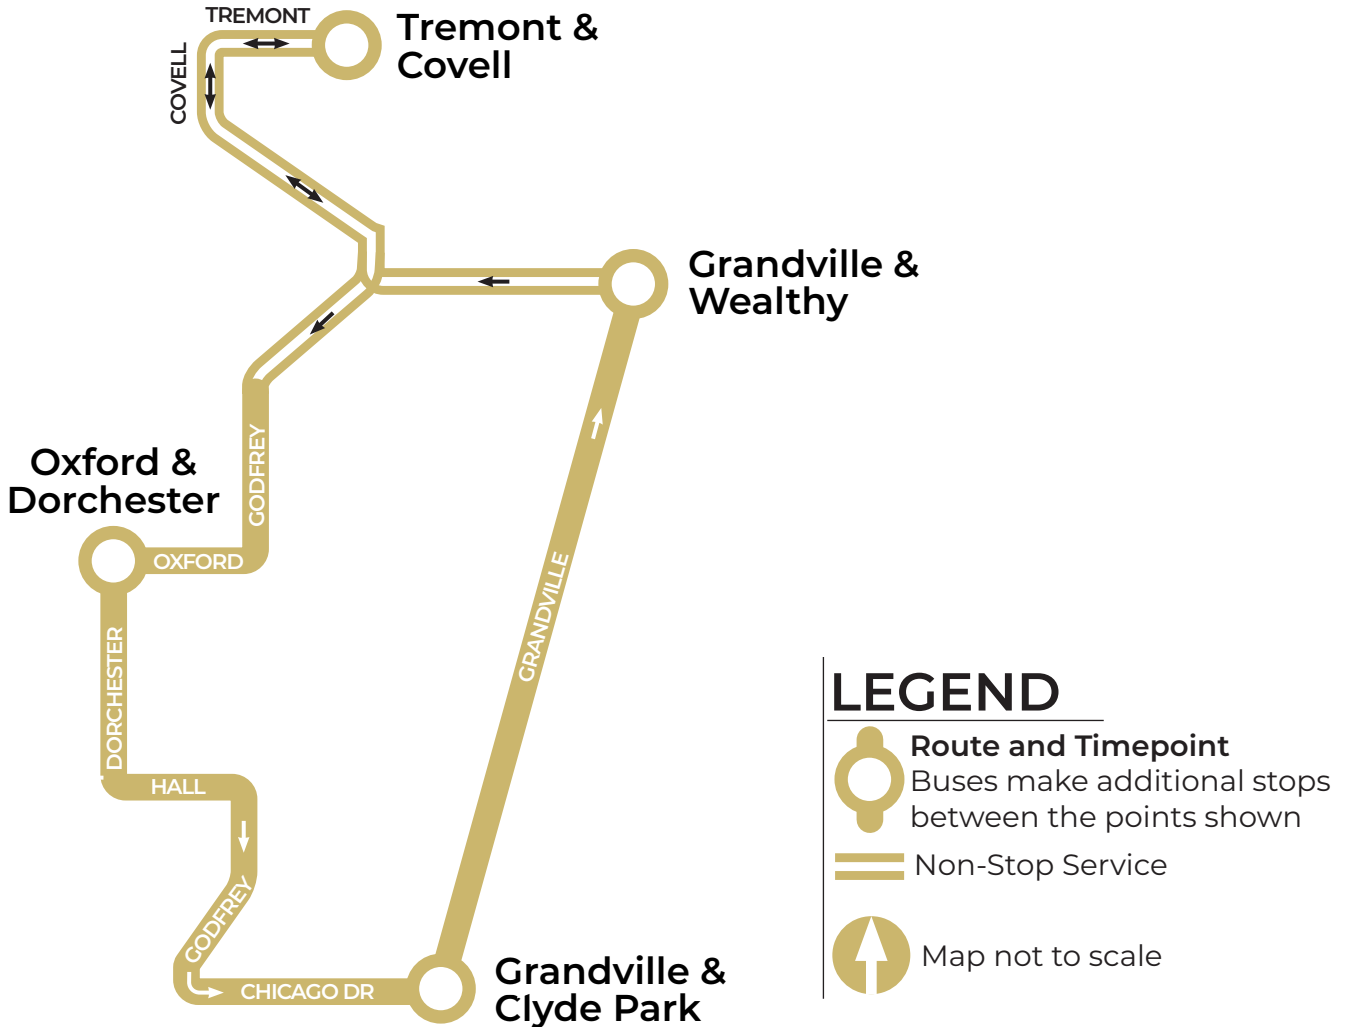

SOUTHBOUND

Fountain/ College	Madison/ Hall	Madison/ Burton	Grandville/ Clyde Park	Grandville/ Wealthy
2:27p	2:33p	2:36p	2:43p	2:48p

Scheduled departure times

10B

GRANDVILLE - COVELL

Effective Aug. 24, 2021

NORTHBOUND

Oxford & Dorchester	Grandville & Clyde Park	Grandville & Wealthy	Tremont & Covell
6:50a	6:55a	7:05a	7:32a

SOUTHBOUND

Tremont & Covell	Oxford & Dorchester	Grandville & Clyde Park	Grandville & Wealthy
2:27p	2:43p	2:48p	2:58p

WESTBOUND

EASTBOUND

Scheduled departure times

12B

FULTON - TO RCS

Effective Aug. 24, 2021

LEGEND

 **Route and Timepoint**
Buses make additional stops between the points shown

 Map not to scale

EASTBOUND

Tremont/ Covell	Central Station
2:27p	2:40p

Scheduled departure times