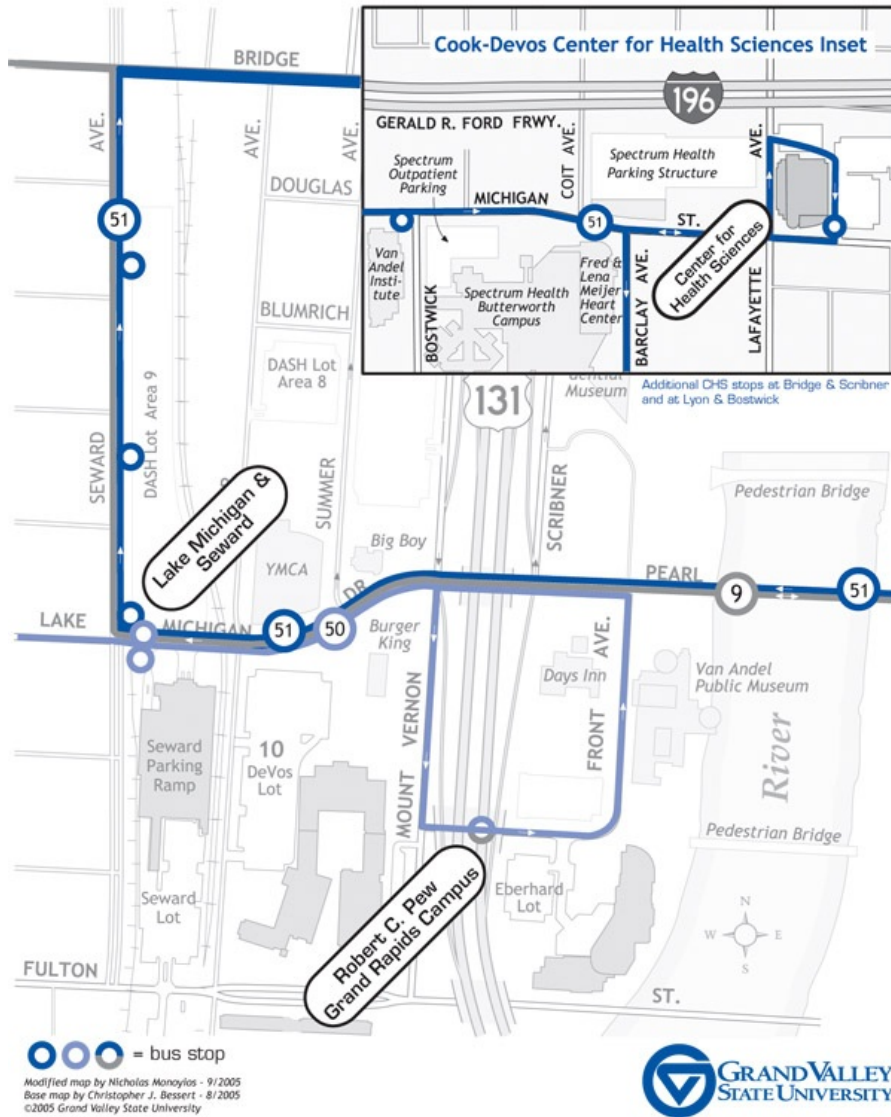

51 - GVSU Health Sciences

Schedule for : 51 - GVSU Health Sciences

Direction: **Eastbound**

Day of Week: **Weekdays**

Lake Michigan Dr. NW at Seward Ave. NW	Bridge St NW at Scribner Ave NW	GVSU Health Center
5:30a	5:32a	5:38a
5:45a	5:47a	5:55a
5:55a	5:57a	6:05a
6:05a	6:07a	6:15a
6:15a	6:17a	6:25a
6:25a	6:27a	6:35a
6:35a	6:37a	6:45a
6:45a	6:47a	6:55a
6:55a	6:57a	7:05a
7:05a	7:07a	7:15a
7:15a	7:17a	7:25a
7:25a	7:27a	7:35a
7:35a	7:37a	7:45a
7:45a	7:47a	7:55a
7:55a	7:57a	8:05a
8:05a	8:07a	8:15a
8:15a	8:17a	8:25a
8:25a	8:27a	8:35a
8:35a	8:37a	8:45a
8:45a	8:47a	8:55a
8:55a	8:57a	9:05a
9:05a	9:07a	9:15a
9:15a	9:17a	9:25a
9:25a	9:27a	9:35a
9:35a	9:37a	9:45a
9:45a	9:47a	9:55a
9:55a	9:57a	10:05a
10:05a	10:07a	10:15a
10:25a	10:27a	10:35a
10:45a	10:47a	10:55a
11:05a	11:07a	11:15a
11:25a	11:27a	11:35a
11:45a	11:47a	11:55a
12:05p	12:07p	12:15p
12:25p	12:27p	12:35p
12:45p	12:47p	12:55p
1:05p	1:07p	1:15p
1:25p	1:27p	1:35p
1:45p	1:47p	1:55p
2:05p	2:07p	2:15p
2:25p	2:27p	2:35p
2:45p	2:47p	2:55p
3:05p	3:07p	3:15p
3:25p	3:27p	3:35p
3:45p	3:47p	3:55p
3:55p	3:57p	4:05p
4:05p	4:07p	4:15p
4:15p	4:17p	4:25p
4:25p	4:27p	4:35p
4:35p	4:37p	4:45p
4:45p	4:47p	4:55p
4:55p	4:57p	5:05p
5:05p	5:07p	5:15p
5:15p	5:17p	5:25p
5:25p	5:27p	5:35p
5:35p	5:37p	5:45p
5:45p	5:47p	5:55p
5:55p	5:57p	6:05p
6:15p	6:17p	6:25p
6:35p	6:37p	6:45p
6:55p	6:57p	7:05p
7:15p	7:17p	7:25p
7:35p	7:37p	7:45p
7:55p	7:57p	8:05p
8:15p	8:17p	8:25p
8:35p	8:37p	8:45p
8:55p	8:57p	9:05p

Schedule for : 51 - GVSU Health Sciences

Direction: **Eastbound**

Day of Week: **Weekdays**

Lake Michigan Dr. NW at Seward Ave. NW	Bridge St NW at Scribner Ave NW	GVSU Health Center
9:15p	9:17p	9:25p
9:35p	9:37p	9:45p
9:55p	9:57p	10:05p
10:15p	10:17p	10:25p
10:35p	10:37p	10:45p
10:55p	10:57p	11:05p