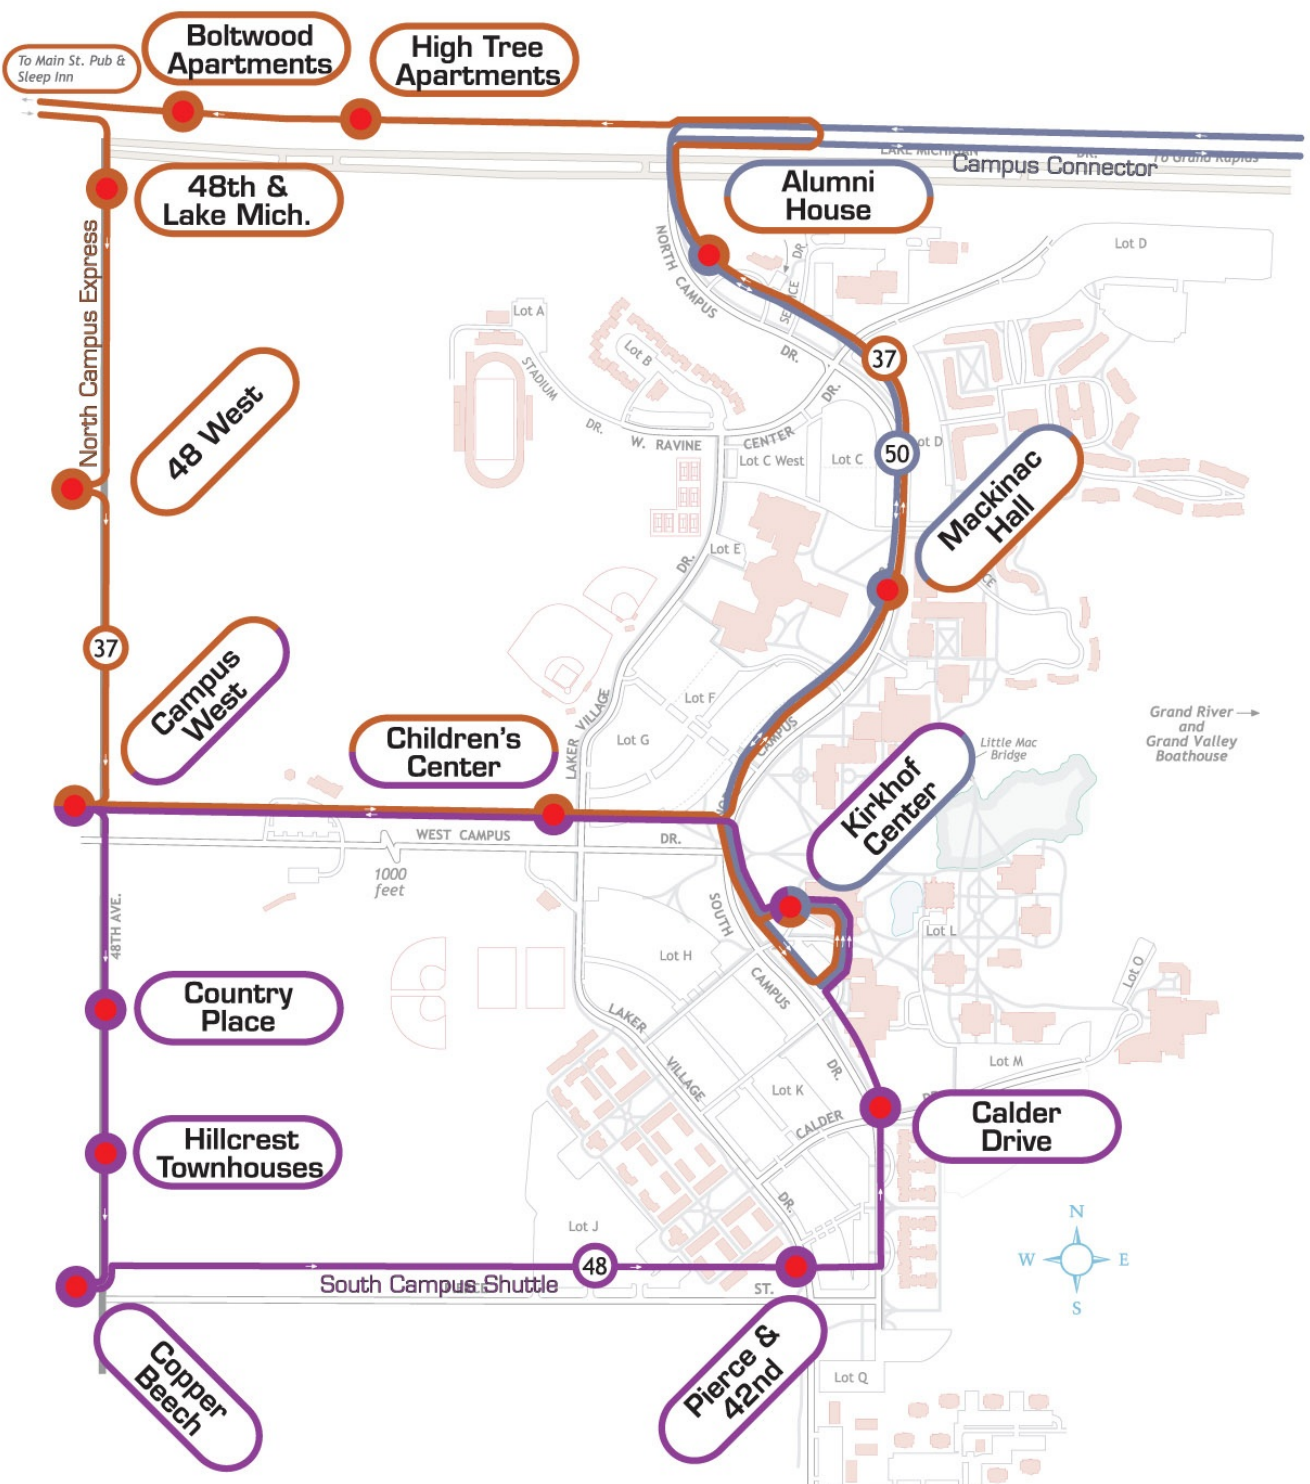

48 - South Campus Express

●●● = bus stops

Modified map by Nicholas Monoyios - 9/2005
 Base map by Christopher J. Bessert - 8/2005
 ©2005 Grand Valley State University