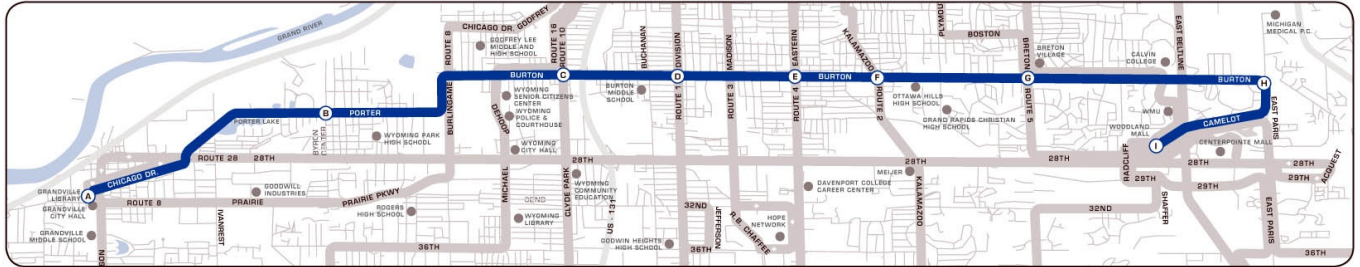

24 - Burton

Schedule for : 24 - Burton

Direction: **Eastbound**

Day of Week: **Weekdays**

Grandville Byron Center Library	Porter St SW at Ave SW	Burton St SW at Osmer Ave SW	Burton St SW at Clyde Park Ave SW	Burton St SW at S Division Ave	Burton St SE at Eastern Ave SE	Burton St SE at Kalamazoo Ave SE	Burton St SE at Breton Rd SE	East Paris Ave SE at Burton St SE	Woodland Mall
5:23a	5:30a	5:37a	5:38a	5:42a	5:47a	5:50a	5:55a	6:01a	6:10a
5:53a	6:00a	6:07a	6:08a	6:12a	6:17a	6:20a	6:25a	6:31a	6:40a
6:23a	6:30a	6:37a	6:38a	6:42a	6:47a	6:50a	6:55a	7:01a	7:10a
6:53a	7:00a	7:07a	7:08a	7:12a	7:17a	7:20a	7:25a	7:31a	7:40a
7:23a	7:30a	7:37a	7:38a	7:42a	7:47a	7:50a	7:55a	8:01a	8:10a
7:53a	8:00a	8:07a	8:08a	8:12a	8:17a	8:20a	8:25a	8:31a	8:40a
8:23a	8:30a	8:37a	8:38a	8:42a	8:47a	8:50a	8:55a	9:01a	9:10a
8:53a	9:00a	9:07a	9:08a	9:12a	9:17a	9:20a	9:25a	9:31a	9:40a
9:23a	9:30a	9:37a	9:38a	9:42a	9:47a	9:50a	9:55a	10:01a	10:10a
9:53a	10:00a	10:07a	10:08a	10:12a	10:17a	10:20a	10:25a	10:31a	10:40a
10:23a	10:30a	10:37a	10:38a	10:42a	10:47a	10:50a	10:55a	11:01a	11:10a
10:53a	11:00a	11:07a	11:08a	11:12a	11:17a	11:20a	11:25a	11:31a	11:40a
11:23a	11:30a	11:37a	11:38a	11:42a	11:47a	11:50a	11:55a	12:01p	12:10p
11:53a	12:00p	12:07p	12:08p	12:12p	12:17p	12:20p	12:25p	12:31p	12:40p
12:23p	12:30p	12:37p	12:38p	12:42p	12:47p	12:50p	12:55p	1:01p	1:10p
12:53p	1:00p	1:07p	1:08p	1:12p	1:17p	1:20p	1:25p	1:31p	1:40p
1:23p	1:30p	1:37p	1:38p	1:42p	1:47p	1:50p	1:55p	2:01p	2:10p
1:53p	2:00p	2:07p	2:08p	2:12p	2:17p	2:20p	2:25p	2:31p	2:40p
2:23p	2:30p	2:37p	2:38p	2:42p	2:47p	2:50p	2:55p	3:01p	3:10p
2:53p	3:00p	3:07p	3:08p	3:12p	3:17p	3:20p	3:25p	3:31p	3:40p
3:23p	3:30p	3:37p	3:38p	3:42p	3:47p	3:50p	3:55p	4:01p	4:10p
3:53p	4:00p	4:07p	4:08p	4:12p	4:17p	4:20p	4:25p	4:31p	4:40p
4:23p	4:30p	4:37p	4:38p	4:42p	4:47p	4:50p	4:55p	5:01p	5:10p
4:53p	5:00p	5:07p	5:08p	5:12p	5:17p	5:20p	5:25p	5:31p	5:40p
5:23p	5:30p	5:37p	5:38p	5:42p	5:47p	5:50p	5:55p	6:01p	6:10p
5:53p	6:00p	6:07p	6:08p	6:12p	6:17p	6:20p	6:25p	6:31p	6:40p
6:23p	6:30p	6:37p	6:38p	6:42p	6:47p	6:50p	6:55p	7:01p	7:10p
6:53p	7:00p	7:07p	7:08p	7:12p	7:17p	7:20p	7:25p	7:31p	7:40p
7:53p	8:00p	8:07p	8:08p	8:12p	8:17p	8:20p	8:25p	8:31p	8:40p
8:53p	9:00p	9:07p	9:08p	9:12p	9:17p	9:20p	9:25p	9:31p	9:40p
9:53p	10:00p	10:07p	10:08p	10:12p	10:17p	10:20p	10:25p	10:31p	10:40p
10:53p	11:00p	11:07p	11:08p	11:12p	11:17p	11:20p	11:25p	11:31p	11:40p