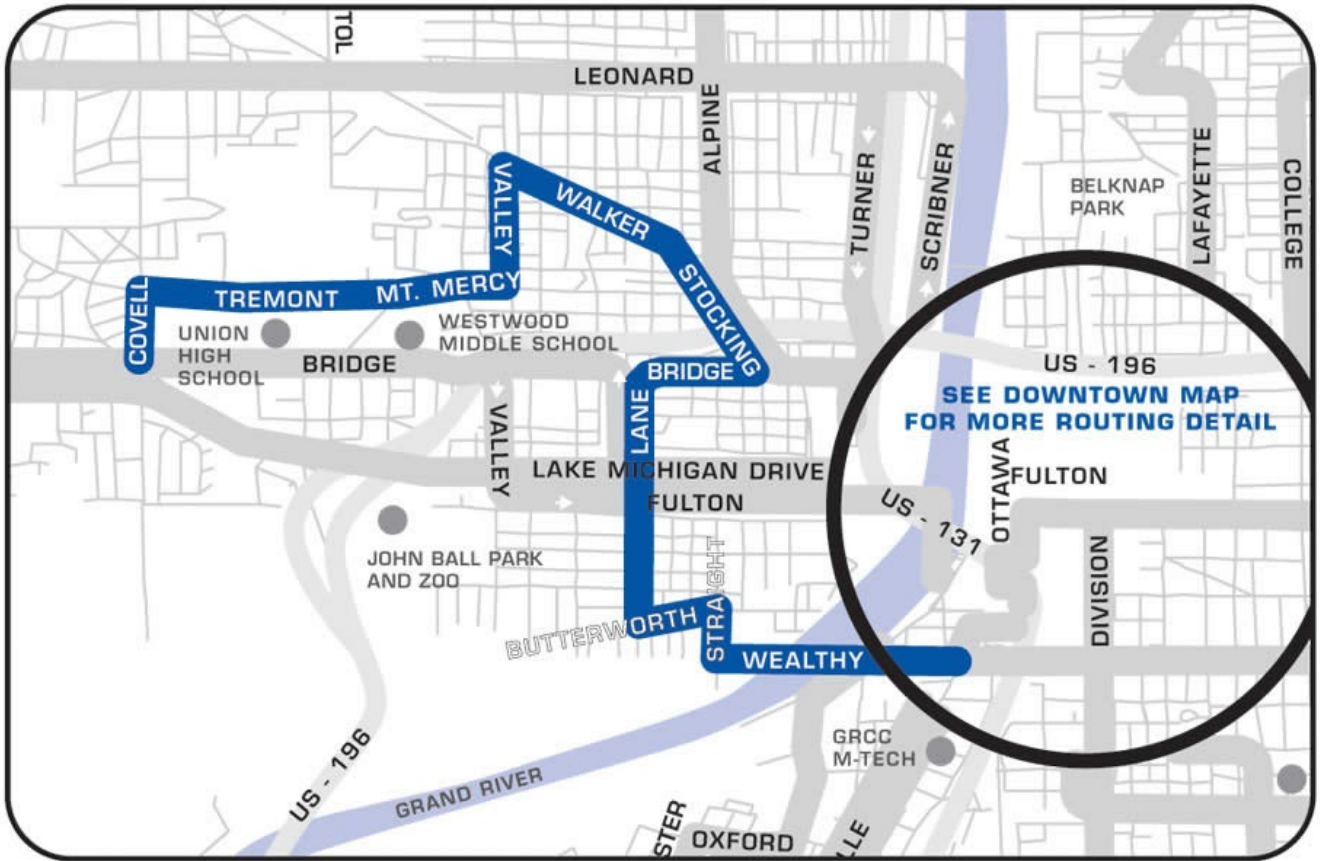

18 - Westside

Schedule for : 18 - Westside

Direction: **Eastbound**

Day of Week: **Weekdays**

Lake Michigan Dr. NW at Covell Ave NW	Union High School	Walker Ave and Valley St	Bridge St NW at Lane Ave NW	Butterworth Ave and Straight St	Wealthy St SW at Market Ave SW	Central Station
5:11a	5:14a	5:18a	5:23a	5:27a	5:30a	5:35a
5:41a	5:44a	5:48a	5:53a	5:57a	6:00a	6:05a
6:11a	6:14a	6:18a	6:23a	6:27a	6:30a	6:35a
6:41a	6:44a	6:48a	6:53a	6:57a	7:00a	7:05a
7:11a	7:14a	7:18a	7:23a	7:27a	7:30a	7:35a
7:41a	7:44a	7:48a	7:53a	7:57a	8:00a	8:05a
8:11a	8:14a	8:18a	8:23a	8:27a	8:30a	8:35a
8:41a	8:44a	8:48a	8:53a	8:57a	9:00a	9:05a
9:11a	9:14a	9:18a	9:23a	9:27a	9:30a	9:35a
9:41a	9:44a	9:48a	9:53a	9:57a	10:00a	10:05a
10:11a	10:14a	10:18a	10:23a	10:27a	10:30a	10:35a
10:41a	10:44a	10:48a	10:53a	10:57a	11:00a	11:05a
11:11a	11:14a	11:18a	11:23a	11:27a	11:30a	11:35a
11:41a	11:44a	11:48a	11:53a	11:57a	12:00p	12:05p
12:11p	12:14p	12:18p	12:23p	12:27p	12:30p	12:35p
12:41p	12:44p	12:48p	12:53p	12:57p	1:00p	1:05p
1:11p	1:14p	1:18p	1:23p	1:27p	1:30p	1:35p
1:41p	1:44p	1:48p	1:53p	1:57p	2:00p	2:05p
2:11p	2:14p	2:18p	2:23p	2:27p	2:30p	2:35p
2:41p	2:44p	2:48p	2:53p	2:57p	3:00p	3:05p
3:11p	3:14p	3:18p	3:23p	3:27p	3:30p	3:35p
3:41p	3:44p	3:48p	3:53p	3:57p	4:00p	4:05p
4:11p	4:14p	4:18p	4:23p	4:27p	4:30p	4:35p
4:41p	4:44p	4:48p	4:53p	4:57p	5:00p	5:05p
5:11p	5:14p	5:18p	5:23p	5:27p	5:30p	5:35p
5:41p	5:44p	5:48p	5:53p	5:57p	6:00p	6:05p
6:11p	6:14p	6:18p	6:23p	6:27p	6:30p	6:35p
6:41p	6:44p	6:48p	6:53p	6:57p	7:00p	7:05p
7:11p	7:14p	7:18p	7:23p	7:27p	7:30p	7:35p
7:41p	7:44p	7:48p	7:53p	7:57p	8:00p	8:05p
8:41p	8:44p	8:48p	8:53p	8:57p	9:00p	9:05p
9:41p	9:44p	9:48p	9:53p	9:57p	10:00p	10:05p
10:41p	10:44p	10:48p	10:53p	10:57p	11:00p	11:05p