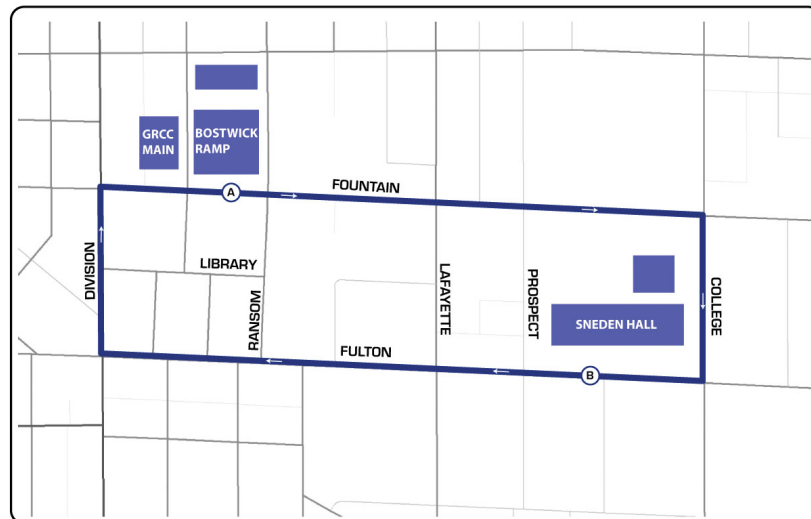

60 - GRCC

Schedule for: 60 - GRCC

Direction: Eastbound

Day of Week: Weekdays

GRCC Fountain

7:00a
7:12a
7:24a
7:36a
7:48a
8:00a
8:12a
8:24a
8:36a
8:48a
9:00a
9:12a
9:24a
9:36a
9:48a
10:00a
10:12a
10:24a
10:36a
10:48a
11:00a
11:12a
11:24a
11:36a
11:48a
12:00p
12:12p
12:24p
12:36p
12:48p
1:00p
1:12p
1:24p
1:36p
1:48p
2:00p
2:12p
2:24p
2:36p
2:48p
3:00p
3:12p
3:24p
3:36p
3:48p

GRCC Fulton

7:05a
7:17a
7:29a
7:41a
7:53a
8:05a
8:17a
8:29a
8:41a
8:53a
9:05a
9:17a
9:29a
9:41a
9:53a
10:05a
10:17a
10:29a
10:41a
10:53a
11:05a
11:17a
11:29a
11:41a
11:53a
12:05p
12:17p
12:29p
12:41p
12:53p
1:05p
1:17p
1:29p
1:41p
1:53p
2:05p
2:17p
2:29p
2:41p
2:53p
3:05p
3:17p
3:29p
3:41p
3:53p

Schedule for: 60 - GRCC

Direction: Westbound

Day of Week: Weekdays

GRCC Fulton

7:06a
7:18a
7:30a
7:42a
7:54a
8:06a
8:18a
8:30a
8:42a
8:54a
9:06a
9:18a
9:30a
9:42a
9:54a
10:06a
10:18a
10:30a
10:42a
10:54a
11:06a
11:18a
11:30a
11:42a
11:54a
12:06p
12:18p
12:30p
12:42p
12:54p
1:06p
1:18p
1:30p
1:42p
1:54p
2:06p
2:18p
2:30p
2:42p
2:54p
3:06p
3:18p
3:30p
3:42p
3:54p