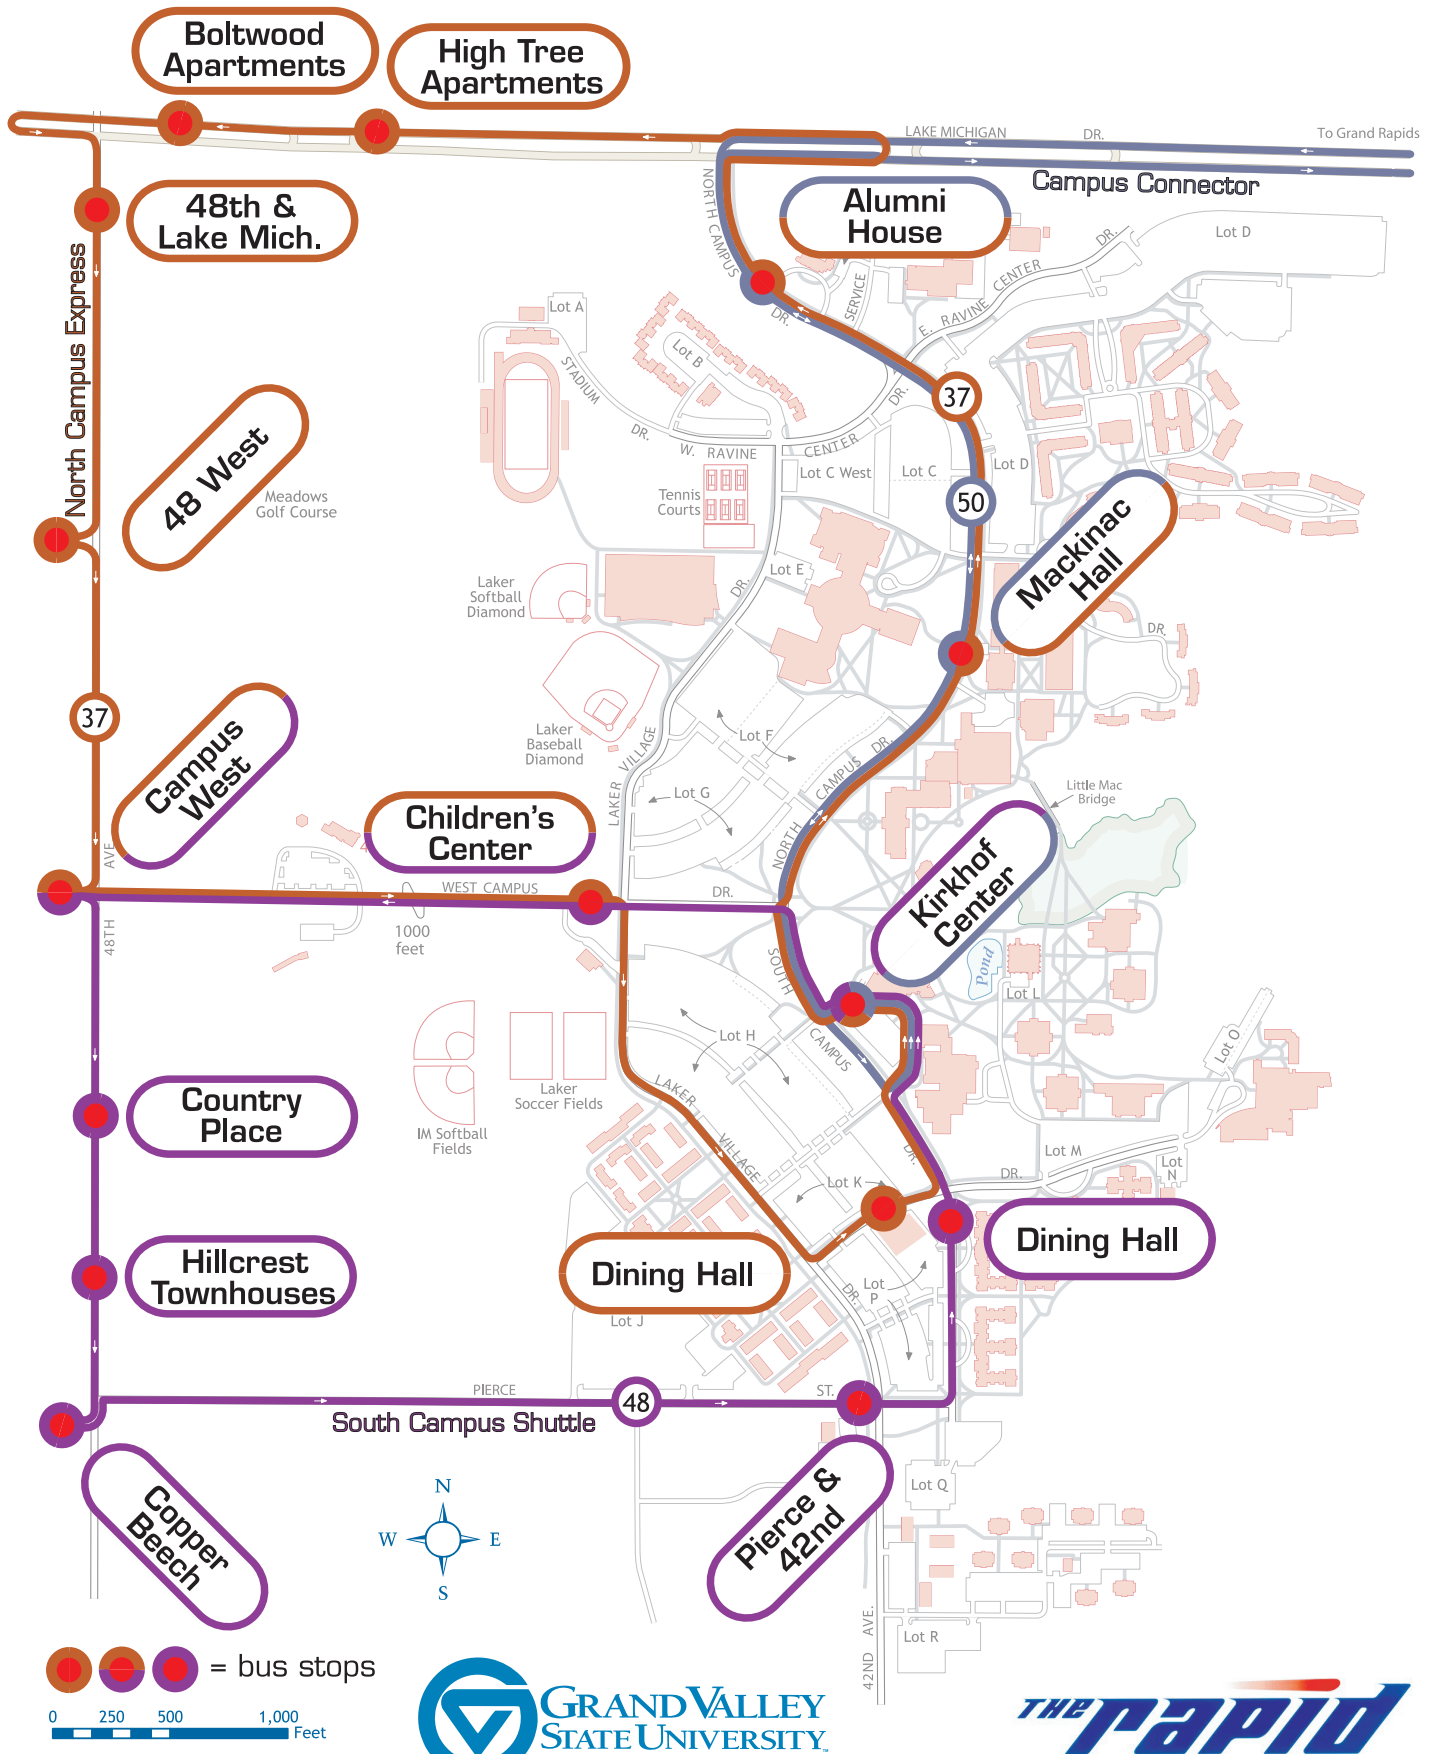

1200	1201	1204	1207	1211	1214	1218
1207	1208	1211	1214	1218	1221	1225
1214	1215	1218	1221	1225	1228	1232
1220	1221	1224	1227	1231	1234	1238
1227	1228	1231	1234	1238	1241	1245
1234	1235	1238	1241	1245	1248	1252
1240	1241	1244	1247	1251	1254	1258
1247	1248	1251	1254	1258	101	105
1254	1255	1258	101	105	108	112
100	101	104	107	111	114	118
107	108	111	114	118	121	125
114	115	118	121	125	128	132
120	121	124	127	131	134	138
127	128	131	134	138	141	145
134	135	138	141	145	148	152
140	141	144	147	151	154	158
147	148	151	154	158	201	205
154	155	158	201	205	208	212
200	201	204	207	211	214	218
207	208	211	214	218	221	225
214	215	218	221	225	228	232
220	221	224	227	231	234	238
227	228	231	234	238	241	245
234	235	238	241	245	248	252
240	241	244	247	251	254	258
247	248	251	254	258	301	305
254	255	258	301	305	308	312
300	301	304	307	311	314	318
307	308	311	314	318	321	325
314	315	318	321	325	328	332
320	321	324	327	331	334	338
327	328	331	334	338	341	345
334	335	338	341	345	348	352
340	341	344	347	351	354	358
347	348	351	354	358	401	405
354	355	358	401	405	408	412
400	401	404	407	411	414	418
407	408	411	414	418	421	425
414	415	418	421	425	428	432
420	421	424	427	431	434	438
427	428	431	434	438	441	445
434	435	438	441	445	448	452
440	441	444	447	451	454	458
447	448	451	454	458	501	505
454	455	458	501	505	508	512

500	501	504	507	511	514	518
507	508	511	514	518	521	525
514	515	518	521	525	528	532
520	521	524	527	531	534	538
527	528	531	534	538	541	545
534	535	538	541	545	548	552
540	541	544	547	551	554	558
547	548	551	554	558	601	605
554	555	558	601	605	608	612
600	601	604	607	611	614	618
610	611	614	617	621	624	628
620	621	624	627	631	634	638
630	631	634	637	641	644	648
640	641	644	647	651	654	658
650	651	654	657	701	704	708
700	701	704	707	711	714	718
710	711	714	717	721	724	728
720	721	724	727	731	734	738
730	731	734	737	741	744	748
740	741	744	747	751	754	758
750	751	754	757	801	804	808
800	801	804	807	811	814	818
810	811	814	817	821	824	828
820	821	824	827	831	834	838
830	831	834	837	841	844	848
840	841	844	847	851	854	858
850	851	854	857	901	904	908
900	901	904	907	911	914	918
910	911	914	917	921	924	928
920	921	924	927	931	934	938
930	931	934	937	941	944	948
940	941	944	947	951	954	958
950	951	954	957	1001	1004	1008
1000	1001	1004	1007	1011	1014	1018
1010	1011	1014	1017	1021	1024	1028
1020	1021	1024	1027	1031	1034	1038
1030	1031	1034	1037	1041	1044	1048
1040	1041	1044	1047	1051	1054	1058
1050	1051	1054	1057	1101	1104	1108
1100	1101	1104	1107	1111	1114	1118
1110	1111	1114	1117	1121	1124	1128
1120	1121	1124	1127	1131	1134	1138
1130	1131	1134	1137	1141	1144	1148
1140	1141	1144	1147	1151	1154	1158
1150	1151	1154	1157	1201	1204	1208

MONDAY - THURSDAY ONLY.
SEE FRIDAY EVENING SCHEDULE

48

SOUTH CAMPUS EXPRESS

MONDAY - FRIDAY

EVERY 4 MINUTES BETWEEN
7:00AM - 6:00PM

MONDAY - THURSDAY ONLY. SEE ROUTE 50 - FRIDAY EVENING SCHEDULE
EVERY 5 MINUTES BETWEEN
6:00PM - 12:00AM

SEE MAP ON NEXT PAGE

ALLENDALE CAMPUS ROUTING - FALL 2010