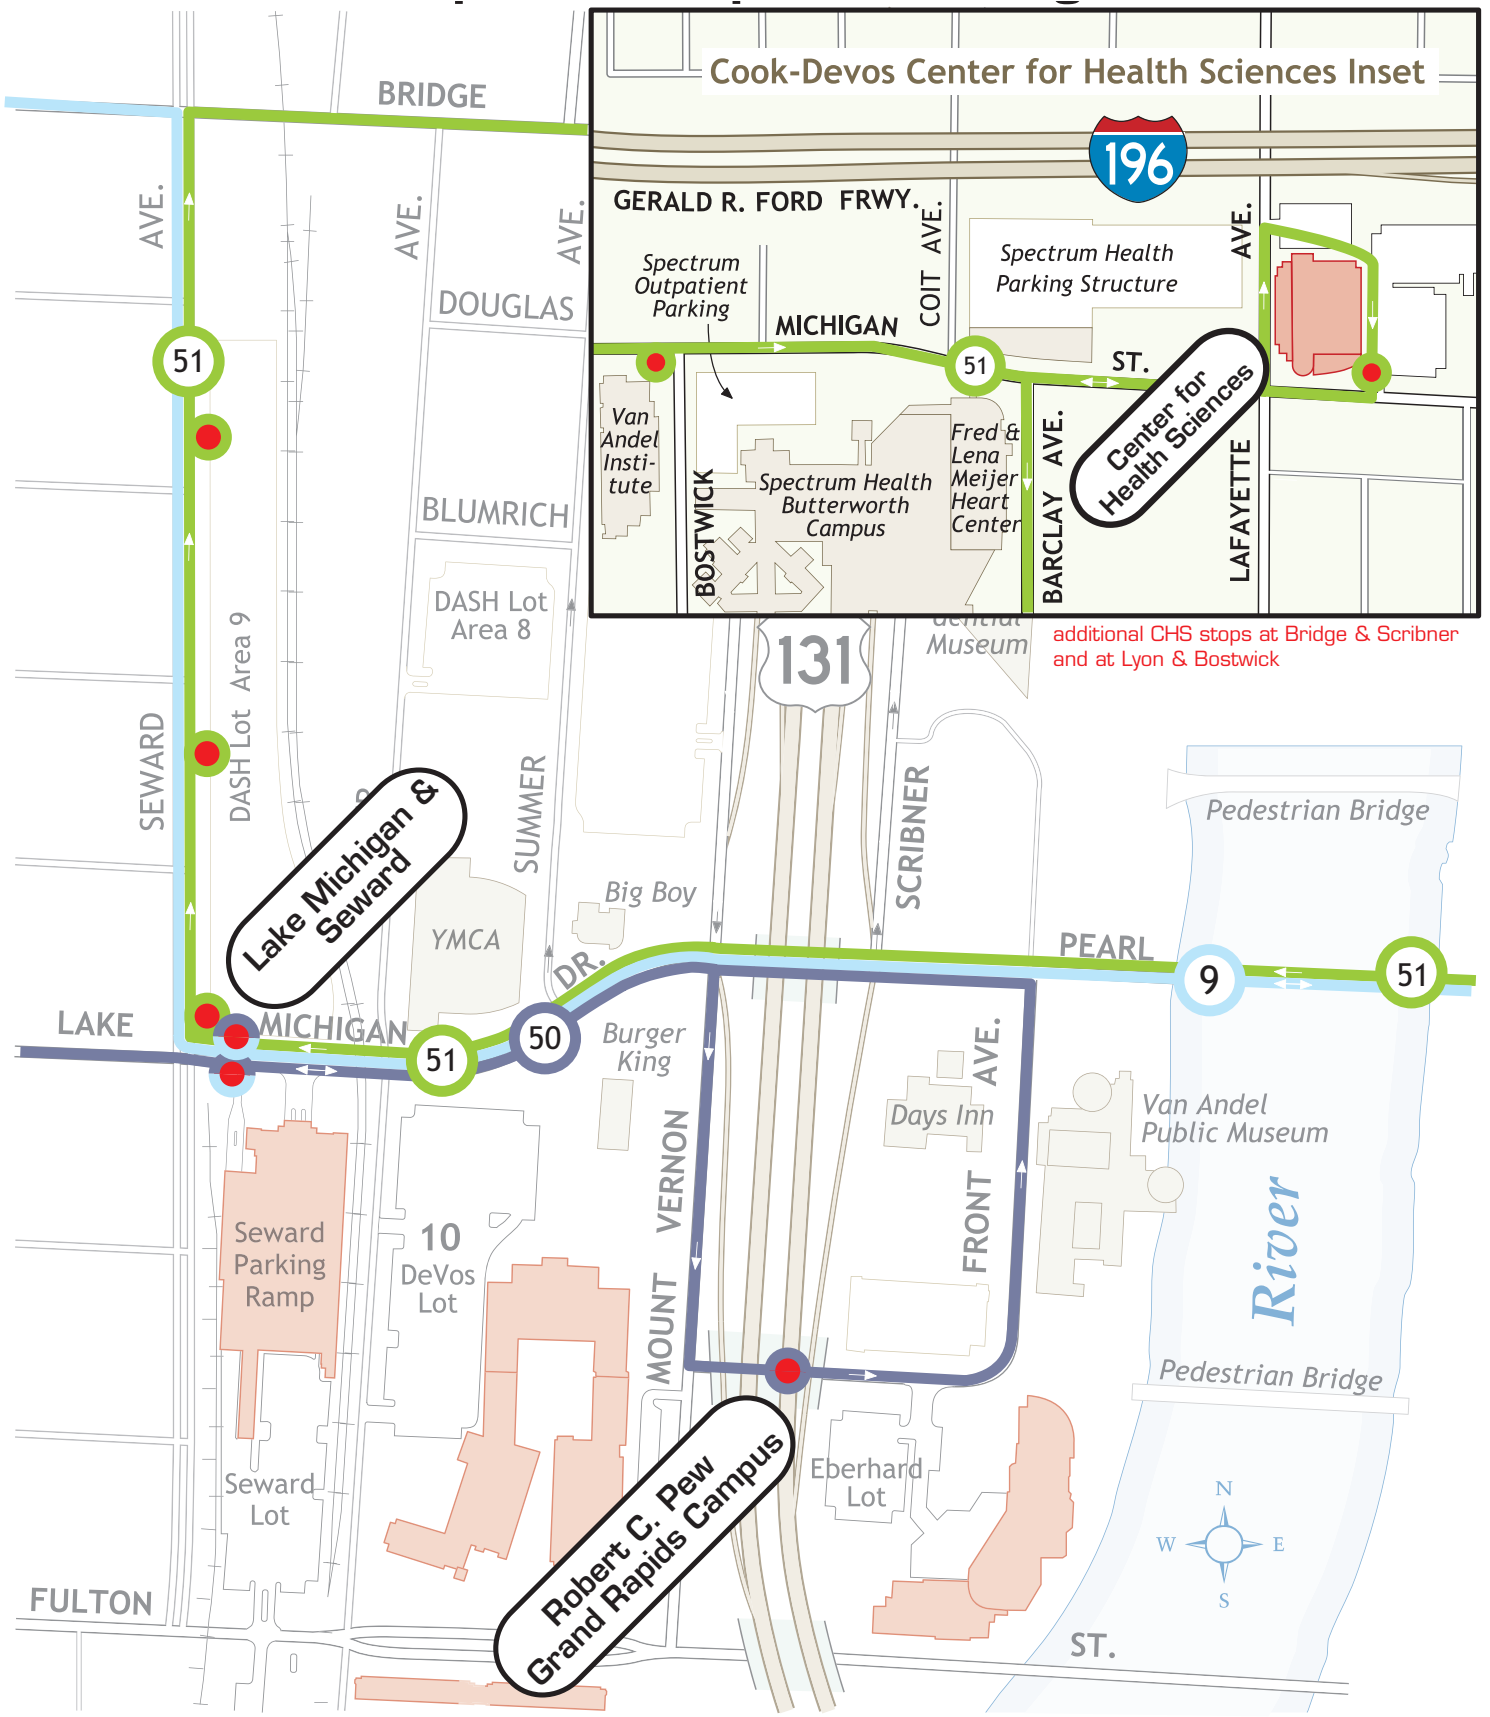

MONDAY - THURSDAY ONLY.
SEE FRIDAY EVENING SCHEDULE

48

SOUTH CAMPUS EXPRESS

MONDAY - FRIDAY

EVERY 4 MINUTES BETWEEN
7:00AM - 6:00PM

MONDAY - THURSDAY ONLY. SEE ROUTE 50 - FRIDAY EVENING SCHEDULE
EVERY 5 MINUTES BETWEEN
6:00PM - 12:00AM

SEE MAP ON NEXT PAGE

ALLENDALE CAMPUS ROUTING - FALL 2010

Base Map by Christopher J. Bessert • 2/2008 • Rev.8
 Revised Map by Nicholas Monoyios • 7/2010
 ©2008, 2010 Grand Valley State University

GRAND RAPIDS PEW CAMPUS ROUTING - FALL 2010

●●● = bus stop

Modified map by Nicholas Monoyios - 9/2005
 Base map by Christopher J. Bessert - 8/2005
 ©2005 Grand Valley State University